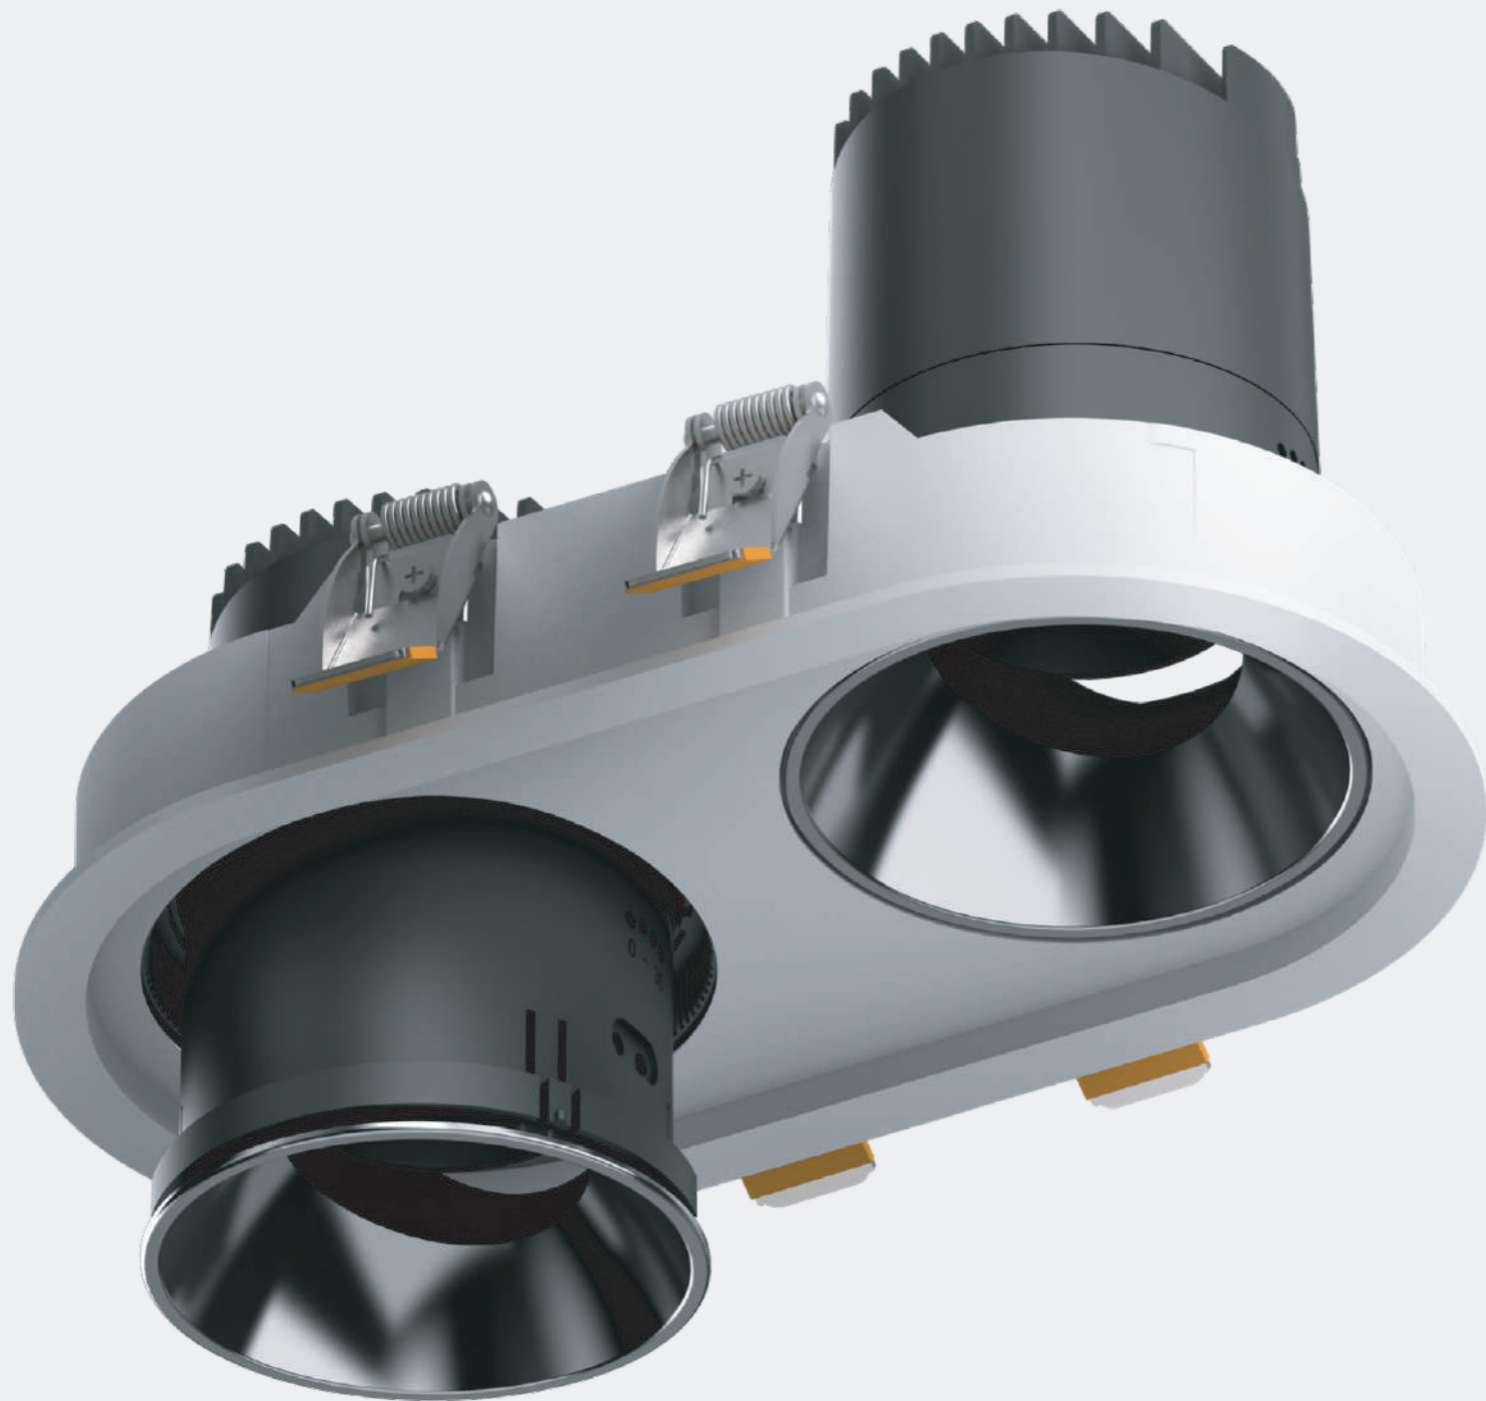

Matching Module / MR16 Light Source

It can be matched with different light source modules and the combination is changeable

One piece face ring

New design frame provide enough brightness for high-rise spaces
Square frame provides flexible lighting