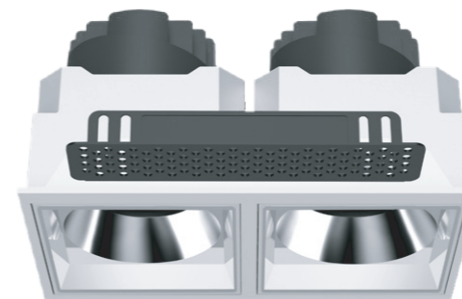

Straight Light

Polarized light

Model: MYLTY-RM0622-Frameless
Power: 6WX2
Cutout: 130X70mm
Size(WxLxH): 125X63X83mm

Straight Light

Polarized light

Model: MYLTY-RM1222-Frameless
Power: 12WX2
Cutout: 170X90mm
Size(WxLxH): 167X83X90mm