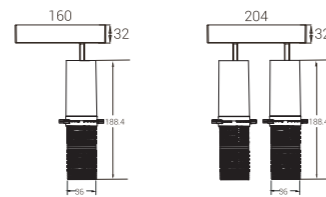

MYLQG0811 / MYLQG0821

Model: MYLQG0811	Model: MYLQG0821
Power: 8W	Power: 2X8W
Size(WxLxH): Ø38X69mm	Size(WxLxH): Ø38X69mm
Driver Box: 32X38X160mm	Driver Box: 32X38X204mm