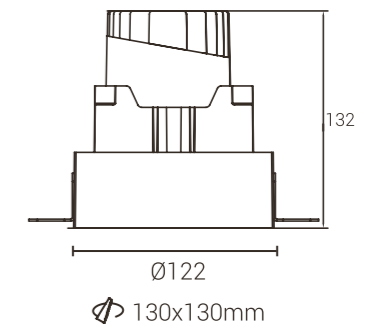

Straight Light

Polarized light

Power
20W

Model:MYLTY-RM2005-Frameless
Power: 20W
Cutout: Ø125mm
Size(WxLxH): Ø107X132mm

Straight Light

Polarized light

Model: MYLTY-RM2006-Frameless
Power: 20W
Cutout: Ø130mm
Size(WxLxH): Ø122x132mm
Beam angle: 15°/24°/36°

Straight Light

Polarized light

Model: MYLTY-RM2007-Frameless
Power: 20W
Cutout: 100X115mm
Size(WxLxH): 98X98X132mm

Straight Light

Polarized light

Model: MYLTY-RM2008-Frameless
Power: 20W
Cutout: 130X130mm
Size(WxLxH): 122X122X132mm
Beam angle: 15°/24°/36°