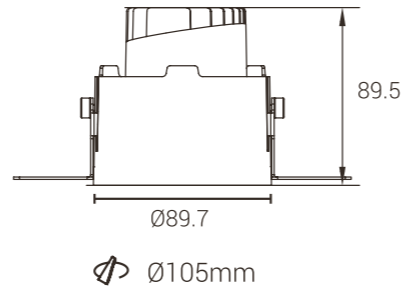

Model: MYLTY-RM1204-Framed
Power: 12W
Cutout: 103X103mm
Size(WxLxH): 111X111X90mm
Beam angle: 15°/24°/36°

Straight Light

Polarized light

Flood Light

Straight Light

Polarized light

Power
12W

Model: MYLTY-RM1205-Frameless
Power: 12W
Cutout: Ø105mm
Size(WxLxH): Ø90X90mm