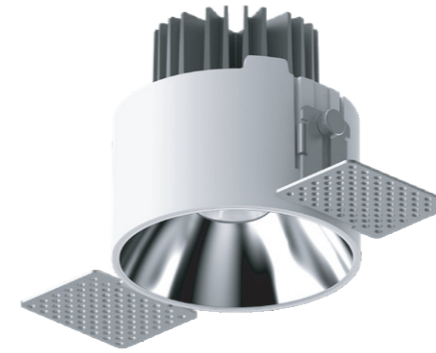

Model: MYLTY-RM1802-Frameless
Power: 18W
Cutout: Ø105mm
Size(WxLxH): Ø89.5X89.7mm