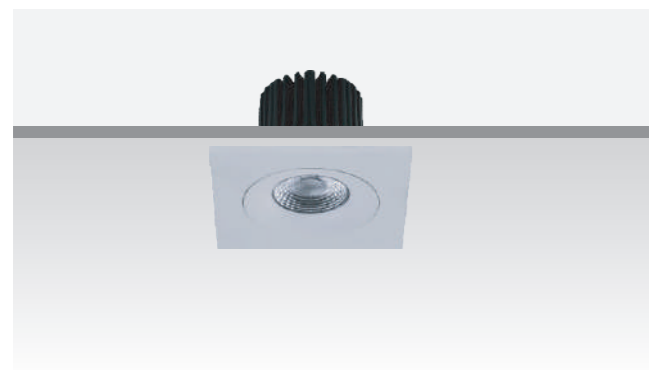

MYL31011

LED Power : 10W
CRI : 93
Luminous Flux : ≥85Lm/W
Cut Out Size : Φ72mm
CCT : 2700K / 3000K / 4000K

IP54 LED eco

Optical Angle

Fixture Colour Options