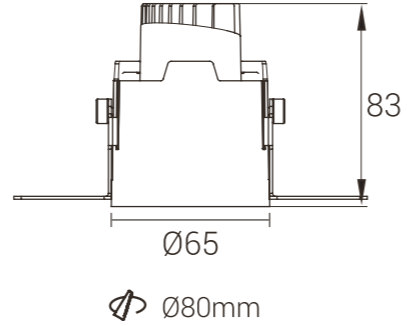

MyLed®

Model: MYLTY-RM0601-Framed
Power: 6W
Cutout: Ø70mm
Size(WxLxH): Ø75X83mm

Model: MYLTY-RM0602-Framed
Power: 6W
Cutout: Ø85mm
Size(WxLxH): Ø93X83mm
Beam angle: 15°/24°/36°

Straight Light

Polarized light

Straight Light

Polarized light

Flood Light

Straight Light

Polarized light

Power
6W

Model: MYLTY-RM0605-Frameless
Power: 6W
Cutout: Ø80mm
Size(WxLxH): Ø65X83mm

Model: MYLTY-RM0606-Frameless
Power: 6W
Cutout: Ø90mm
Size(WxLxH): Ø80X83mm
Beam angle: 15°/24°/36°

Straight Light

Polarized light

Flood Light

Straight Light

Polarized light

Model: MYLTY-RM0607-Frameless
Power: 6W
Cutout: Ø60X75mm
Size(WxLxH): Ø58X58X83mm

Model: MYLTY-RM0608-Frameless
Power: 6W
Cutout: 85X85mm
Size(WxLxH): 78X78X84mm
Beam angle: 15°/24°/36°