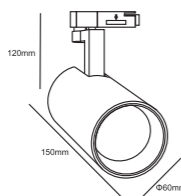

MYL17010

LED POWER : 10W / 15W
CRI : 93
Luminous flux : ≥85Lm/W
CCT : 2700K / 3000K / 4000K

IP20 LED eco

Optical Angle

Fixture Colour Options

MYL17011

LED POWER : 20W / 25W
CRI : 93
Luminous flux : ≥85Lm/W
CCT : 2700K / 3000K / 4000K

IP20 LED eco

Optical Angle

Fixture Colour Options

MYL17012

LED POWER : 30W / 35W
CRI : 93
Luminous flux : ≥85Lm/W
CCT : 2700K / 3000K / 4000K

IP20 LED eco

Optical Angle

Fixture Colour Options

MYL17020

LED POWER : 10W / 20W / 30W
CRI : 93
Luminous flux : ≥85Lm/W
CCT : 2700K / 3000K / 4000K

IP20 LED eco

Optical Angle

Fixture Colour Options