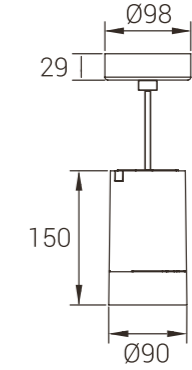

Power
8W

Model: MYLTY-SM0803
Power: 8W
Size(WxLxH): Ø90X259mm

MyLed®

Model: MYLTY-DX0803
Power: 8W
Size(WxLxH): Ø90X259mm

Model: MYLTY-SM0804
Power: 8W
Size(WxLxH): 78X78X79mm

Model: MYLTY-DX0804
Power: 8W
Size(WxLxH): 78X78X259mm

Power
18W

Model: MYLTY-SM1801
Power: 18W
Size(WxLxH): Ø90X150mm

Model: MYLTY-DX1801
Power: 18W
Size(WxLxH): Ø90X150mm

Model: MYLTY-SM1802
Power: 18W
Size(WxLxH): 78X78X150mm

Model: MYLTY-DX1802
Power: 18W
Size(WxLxH): 78X78X150mm

Power
20W

Model: MYLTY-SM2001
Power: 20W
Size(WxLxH): Ø107X197mm

Straight Light

Polarized light

Model: MYLTY-DX2001
Power: 20W
Size(WxLxH): Ø107X197mm

Straight Light

Polarized light

Model: MYLTY-SM2002
Power: 20W
Size(WxLxH): 100X100X197mm