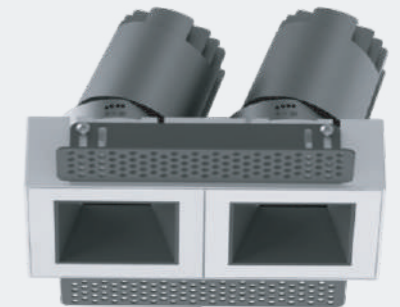

Frameless-Square Hole