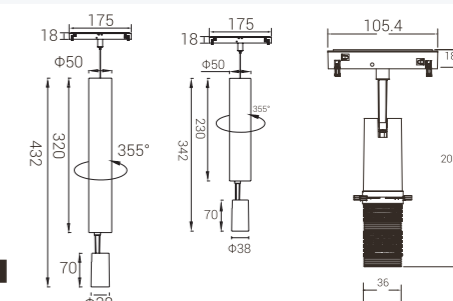

All available with Suspended, surface mounted and recessed mounted versions.

NEW

Colour:  White  Black  Gold

MYLCX-DXYQ100Q / MYLCX-DXYQ120Q / MYLCX-DX46

Model Code	MYLCX-DXYQ100Q	MYLCX-DXYQ120Q	MYLCX-DX46
Power	6W	6W	6W
Installation	Magnetic	Magnetic	Magnetic
Light Source	OSRAM / CREE	OSRAM / CREE	OSRAM / CREE
Size(DxH)	Φ100mm	Φ120mm	Φ46X280mm
UGR	<19	<19	<19
CRI	≥80/≥90	≥80/≥90	≥80/≥90/≥97
Beam angle	/	/	25°/40°/60°/80°