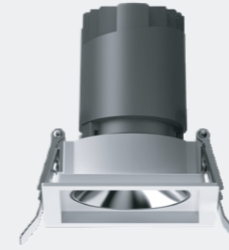

Luminous efficiency

Rotate freely in all directions

Adjust light as needed to maximize the value of light effect

LN LIGHT

Frame Options

The new face frame adapts to various series

Framed-Single

Framed-Double