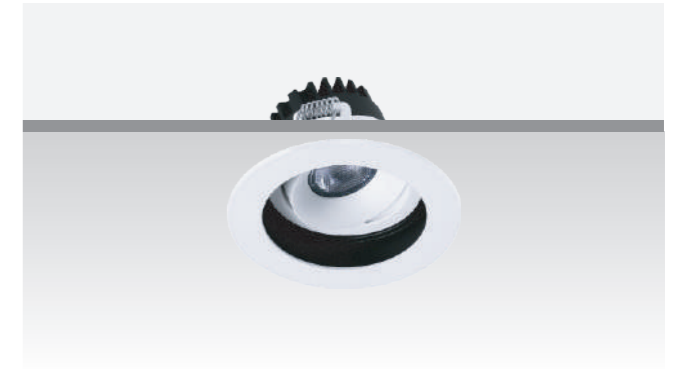

MYL31058

LED Power : 5W / 7W
CRI : 93
Luminous Flux : $\geq 85\text{Lm/W}$
Cut Out Size : $\Phi 88\text{mm}$
CCT : 2700K / 3000K / 4000K

IP54 LED ECO

Optical Angle

Fixture Colour Options