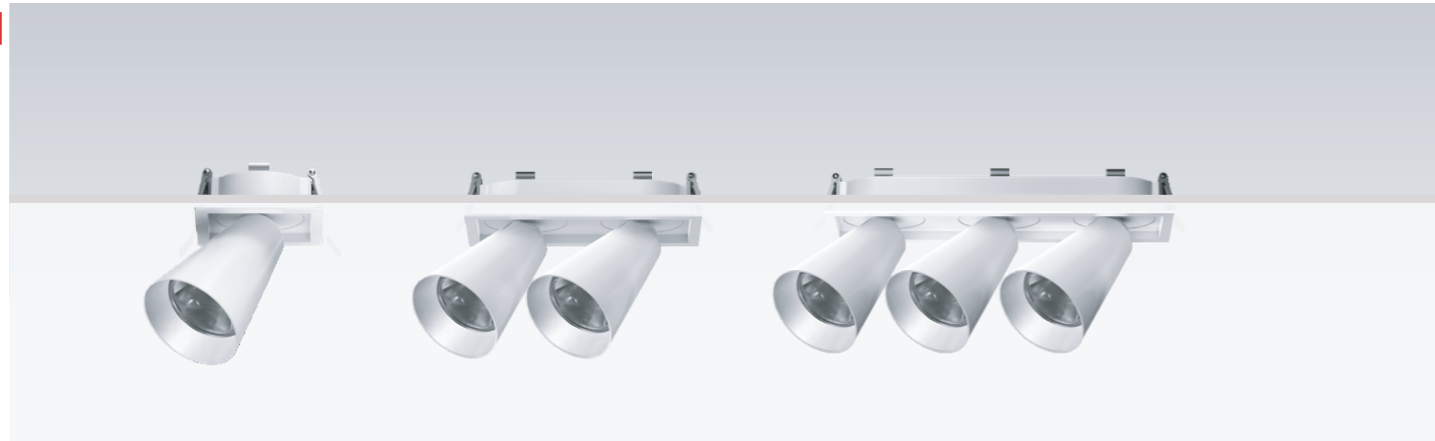

Framed

NEW

Colour: