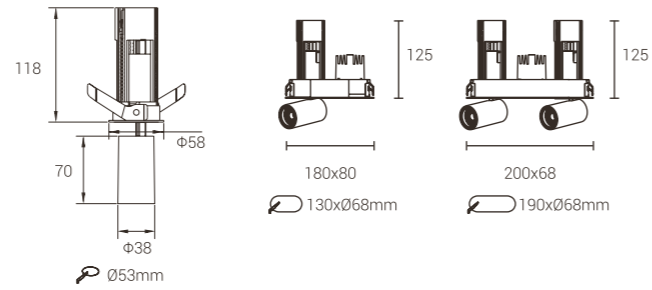

MYLLS0601 / MYLLS0621 / MYLLS0631

Model: MYLLS0601	Model: MYLLS0621	Model: MYLLS0631
Power: 6W	Power: 2X6W	Power: 3X6W
Cutout: Ø53mm	Cutout: 130XØ80mm	Cutout: 190XØ68mm
Size(WxLxH):Ø58X118mm	Size(WxLxH):130X80X125mm	Size(WxLxH):200X68X125mm