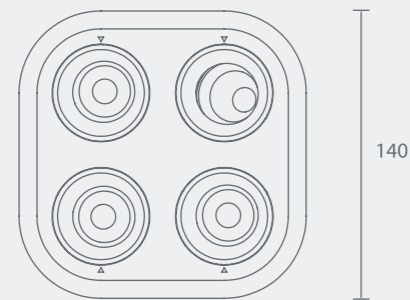

Power
6W

Straight

Straight

Model: MYLLN0631-Framed
Power: 6WX3
Beam angle: 10° / 15° / 24° / 38°
Cutout: 190x Ø69mm
Size(WxLxH): 200XØ80X81mm

Model: MYLLN0632-Frameless
Power: 6WX3
Beam angle: 10° / 15° / 24° / 38°
Cutout: 192 X Ø67mm
Size(WxLxH): 246X66X81mm

190XØ69mm

Circular Hole

Circular Hole

Elliptical Hole

192XØ67mm

Elliptical Hole

Power
6W

Model: MYLLN0641-Framed
Power: 6WX4
Beam angle: 10° / 15° / 24° / 38°
Cutout: 130X130mm-R34.5
Size(WxLxH): 140X140X81mm

130X130mm-R34.5

Straight

Circular Hole

Elliptical Hole

Model: MYLLN0642-Frameless
Power: 6WX4
Beam angle: 10° / 15° / 24° / 38°
Cutout: Ø132X127 mm-R35
Size(WxLxH): 186X126X81mm

Ø132 x127 mm-R35

Power
12W

Model: MYLLN1211-Framed
Power: 12W
Beam angle: 10° / 15° / 24° / 38°
Cutout: Ø75mm
Size(WxH): Ø86X104mm