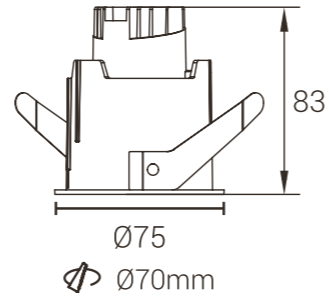

Cutout: Ø92mm

Size(WxH): Ø105x102mm

Model: MYL32204-Straight

Power: 20W

Beam angle: 15° / 24° / 38°

CCT: 2700K / 3000K / 4000K

Cutout: Ø92mm

Size(WxH): Ø105x102mm

TY Series

Large angle swing angle

Adjust angle freely
35° +30°

Multiple light distribution

Family Design

Different needs , different choice

A variety of frame is available

Power
6W

MyLed®

Model: MYLTY-RM0601-Framed
Power: 6W
Cutout: Ø70mm
Size(WxLxH): Ø75X83mm

Model: MYLTY-RM0602-Framed
Power: 6W
Cutout: Ø85mm
Size(WxLxH): Ø93X83mm
Beam angle: 15°/24°/36°

Straight Light

Polarized light