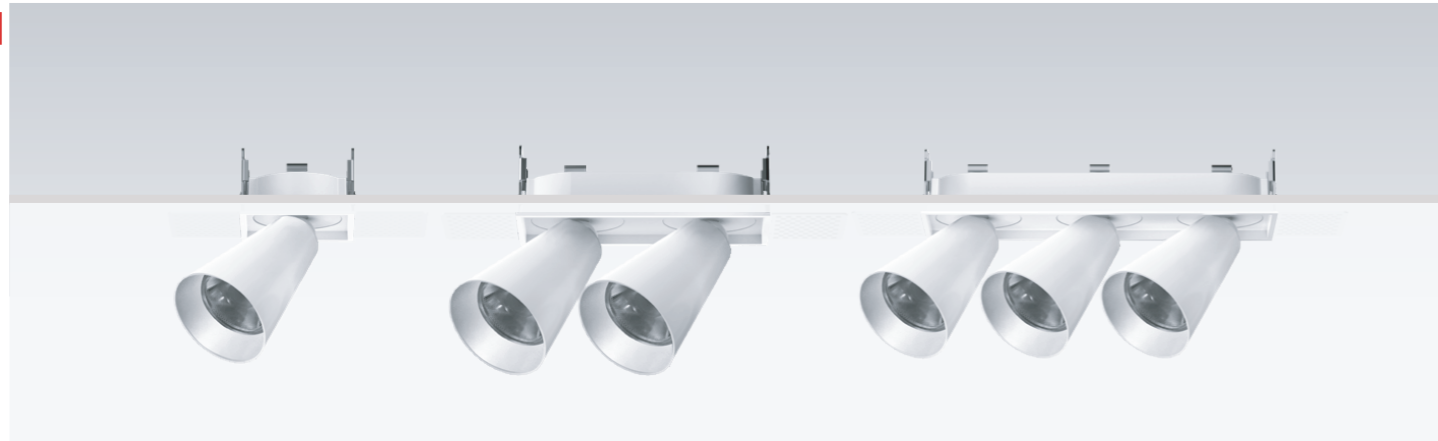

Frameless

NEW

MYLSM-RM0813 / MYLSM-RM0823 / MYLSM-RM0833

Model: MYLSM-RM0813	Model: MYLSM-RM0823	Model: MYLSM-RM0833
Power: 8W	Power: 2X8W	Power: 3X8W
Cutout: 65X60mm	Cutout: 133X60mm	Cutout: 200X60mm
Size(WxLxH): 138X122X68mm	Size(WxLxH): 206X122X68mm	Size(WxLxH): 272X122X68mm