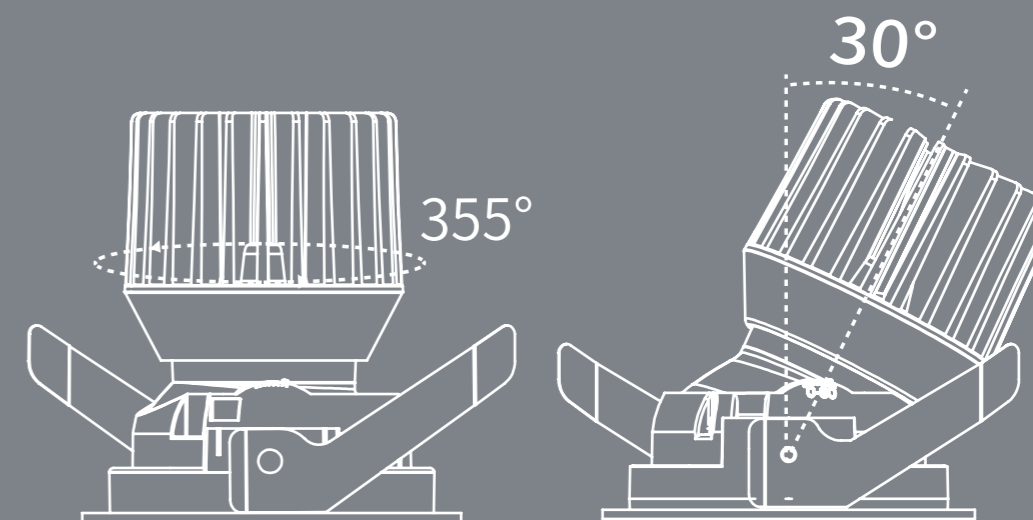

Luminous efficiency

Rotatable freely-horizontal 35°
vertical 30°
Adjust light as needed to maximize the
value of light effect