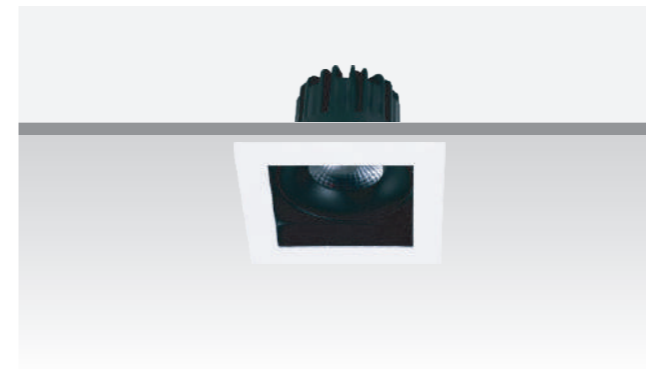

MYL31054

LED Power : 10W
CRI : 93
Luminous Flux : $\geq 85\text{Lm/W}$
Cut Out Size : $88*88\text{mm}$
CCT : 2700K / 3000K / 4000K

IP54 LED ECO

Optical Angle

Fixture Colour Options