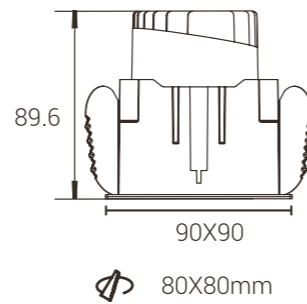

Model: MYLTY-RM1202-Framed
Power: 12W
Cutout: Ø108mm
Size(WxLxH): Ø118X90mm
Beam angle: 15°/24°/36°

Straight Light

Polarized light

Flood Light

Straight Light

Polarized light

Model: MYLTY-RM1203-Framed
Power: 12W
Cutout: 80X80mm
Size(WxLxH): 90X90X90mm