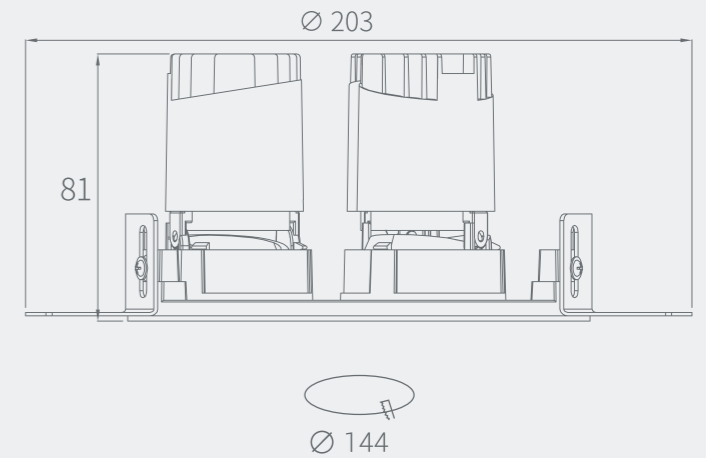

Cutout: Ø135mm

Size(WxH): Ø139X81mm

Framed-Triple Round

NEW Model: MYLLN0633

Power: 6WX3

Cutout: Ø140mm

Size(WxH): Ø146X81mm

Frameless-Triple Rounds

NEW Model: MYLLN0634

Power: 6WX3

Cutout: Ø144mm

Size(WxH): Ø203X81mm

Frameless-single

Frameless-Double

Frameless-Triple

Frameless-Double Round