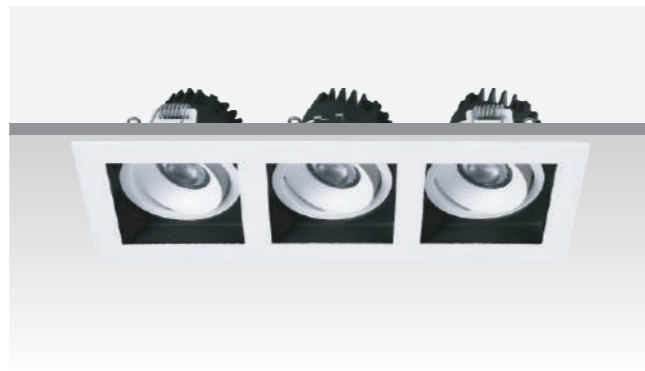

MYL31062

LED Power : 3*5W / 3*7W
CRI : 93
Luminous Flux : ≥85Lm/W
Cut Out Size : 252*88mm
CCT : 2700K / 3000K / 4000K

IP54 LED ECO DALI

Optical Angle

Fixture Colour Options