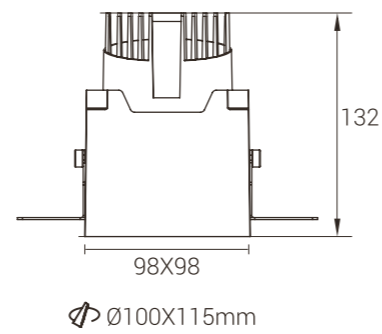

Model: MYLTY-RM2007-Frameless
Power: 20W
Cutout: 100X115mm
Size(WxLxH): 98X98X132mm