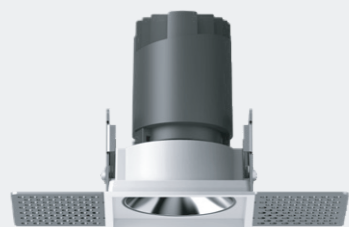

Frameless-single