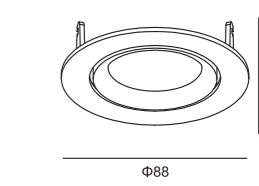

MYL31282

Cut Out Size : $\Phi 89\text{mm}$

IP20

Fixture Colour Options

MYL31285

Cut Out Size : $168*88\text{mm}$

IP20

Fixture Colour Options

MYL31286

Cut Out Size : $\Phi 80\text{mm}$

IP20

Fixture Colour Options

MYL31283

Cut Out Size : $78*78\text{mm}$

IP20

Fixture Colour Options

MYL31284

Cut Out Size : $88*88\text{mm}$

IP20

Fixture Colour Options

MYL31287

Cut Out Size : $252*88\text{mm}$

IP20

Fixture Colour Options

MYL31288

Cut Out Size : $\Phi 73\text{mm}$

IP20

Fixture Colour Options

Surface Mounted

Messenger wire installation

IP44 LED eco

Surface Mounted Downlight Series