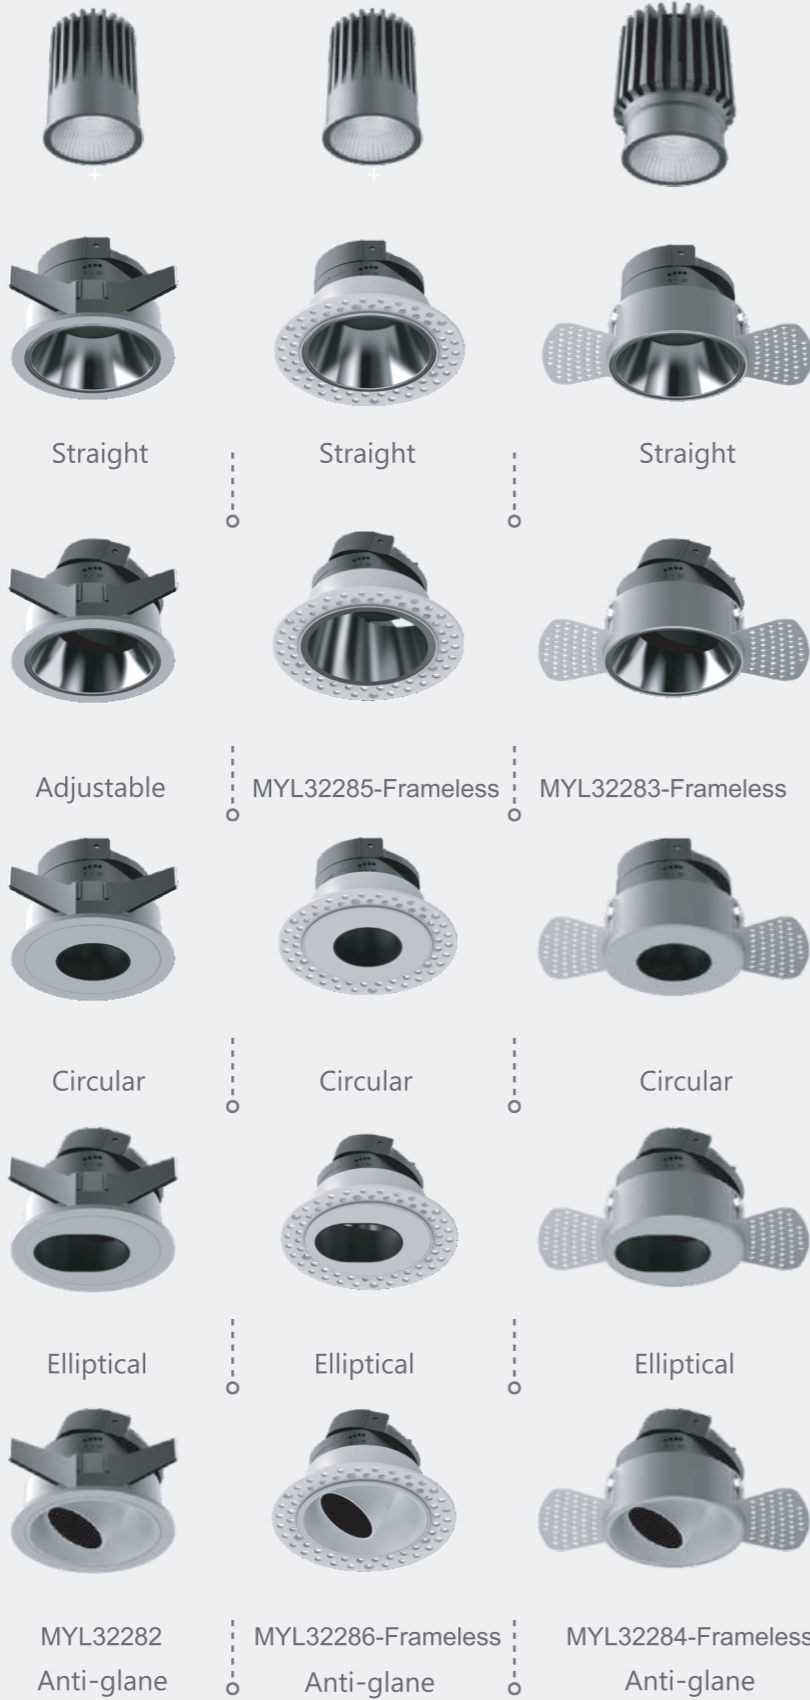

Straight

Adjustable

MYLLN3022-Framed
Anti-glare Hole

Model: MYLLN3023-Frameless
Power: 30WX2
Beam angle: 10°/15°/24°/38°/55°
Cutout: 280XØ141mm
Size(WxH): 278X195X150mm

Straight

Adjustable

MYLLN3024-Frameless
Anti-glare Hole

Matching Module / Mr16 / Gu10 Light Source

Matching

It can be matched with different light source modules
and the combination is changeable

Model: MYLMD5008
Power: 8W
Size(WxLxH): Ø50X72.9mm

Model: MYLMD5012
Power: 12W
Size(WxLxH): Ø50X82mm

Fixture MR16/GU10

Model: MYL32281-Framed
Power: 8W /12W
Cutout: Ø75mm
Size(WxLxH): Ø86X57mm

MYL32282 Anti-glare
MYL32286-Frameless Anti-glare
MYL32284-Frameless Anti-glare

Model: MYL32287-Framed
Power: 8W /12W
Cutout: 82X82mm
Size(WxLxH): 89X89X79mm