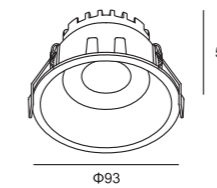

IP54 LED ECO

Optical Angle

Fixture Colour Options

MYL31122

LED Power : 10W
 CRI : 97+
 Luminous Flux : $\geq 85\text{Lm/W}$
 Cut Out Size : $\Phi 83\text{mm}$
 CCT : 1800K~3000K / 2700K~4000K

IP54 LED ECO

Optical Angle