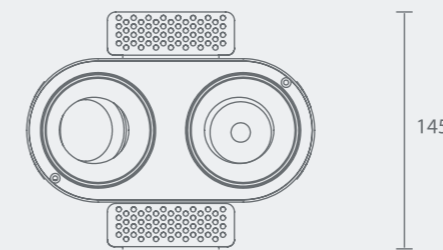

MyLed®

Adjustable

Circular Hole

Elliptical Hole

MYLLN1217-Framed
Anti-glare Hole

Model: MYLLN1217-Framed
Power: 12W
Beam angle: 10°/15°/24°/38°/50°
Cutout: Ø75mm
Size(WxLxH): 86X86X104mm

Ø75mm

Power
12W

MyLed®

Model: MYLLN1221-Framed
Power: 12WX2
Beam angle: 10°/15°/24°/38°/50°
Cutout: 180XØ96mm
Size(WxLxH): 194X104X109mm

Straight

Circular Hole

Elliptical Hole

MYLLN1222-Framed
Anti-glare Hole

Model: MYLLN1223-Frameless
Power: 12WX2
Beam angle: 10°/15°/24°/38°/50°
Cutout: 180XØ96mm
Size(WxLxH): 180X145X109mm

Straight

Circular Hole

Elliptical Hole

MYLLN1224-Frameless
Anti-glare Hole

Power
12W

MyLed®

Model: MYLLN1219-Framed
Power: 12W
Beam angle: 10°/15°/24°/38°/50°
Framed Cutout: 82X82mm
Frameless Cutout: 82X79mm
Size(WxLxH): 89X89X119mm