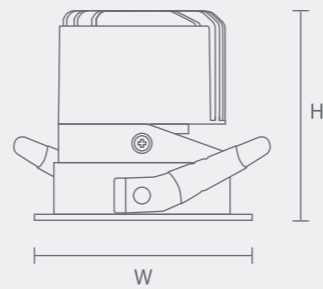

Cutout: Ø92mm

Size(WxH): Ø105x102mm

Model: MYL32204-Straight

Power: 20W

Beam angle: 15° / 24° / 38°

CCT: 2700K / 3000K / 4000K

Cutout: Ø92mm

Size(WxH): Ø105x102mm