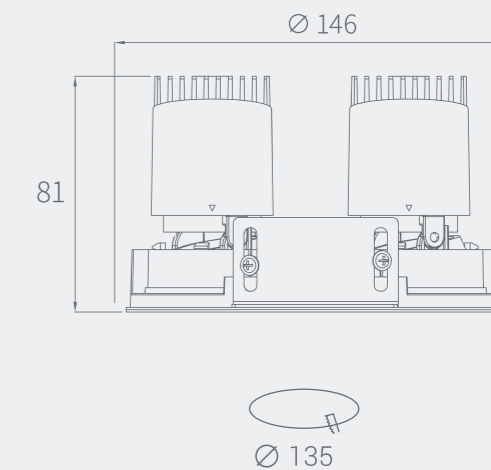

Cutout: Ø135mm

Size(WxH): Ø139X81mm

Framed-Triple Round

NEW Model: MYLLN0633

Power: 6WX3

Cutout: Ø140mm

Size(WxH): Ø146X81mm

Frameless-Triple Rounds

NEW Model: MYLLN0634

Power: 6WX3

Cutout: Ø144mm

Size(WxH): Ø203X81mm

Frameless-single

Frameless-Double

Frameless-Triple

Frameless-Double Round

NEW Model: MYLLN0618
 Power: 6W
 Cutout: 65X60mm
 Size(WxH): 138X68X81mm

NEW Model: MYLLN0626
 Power: 6WX2
 Cutout: 133X60mm
 Size(WxH): 205X68X81mm

NEW Model: MYLLN0636
 Power: 6WX3
 Cutout: 200X60mm
 Size(WxH): 272X68X81mm

NEW Model: MYLLN0624
 Power: 6WX2
 Cutout: Ø135mm
 Size(WxH): Ø146X81mm

Power
6W

Adjustable

Adjustable

Model: MYLLN0613-Framed
Power: 6W
Beam angle: 10° / 15° / 24° / 38°
Cutout: Ø50mm
Size(WxLxH): 60X60X73mm