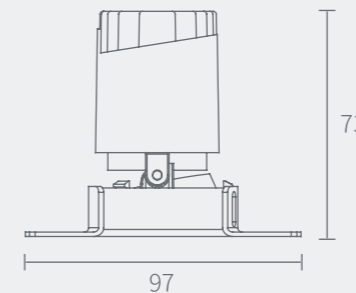

Model: MYLLN0614-Framed
Power: 6W
Beam angle: 10° / 15° / 24° / 38°
Cutout: Ø70mm
Size(WxH): Ø80X81mm

Circular Hole

Elliptical Hole

Circular Hole

Elliptical Hole

Power
6W

Model: MYLLN0611-Framed
Power: 6W
Beam angle: 10° / 15°/24° / 38°
Cutout: Ø50mm
Size(WxLxH): 58X73mm

Adjustable

Circular Hole

Elliptical Hole

Model: MYLLN0612-Frameless
Power: 6W
Beam angle: 10° /15° / 24° / 38°
Cutout: Ø52mm
Size(WxLxH): 97X73mm

Anti-glare Function Analysis

Anti-glare angle > 30 degree to protect the eyes

Different Beam Angle Different light effect

Straight light effect

Wall washer light effect

Power
6W

Model: MYLLN0615-Frameless
Power: 6W
Beam angle: 10° / 15°/24° / 38°
Cutout: Ø72mm
Size(WxH): 126X81mm

Adjustable

Circular Hole

Elliptical Hole

Model: MYLLN0616-Frameless
Power: 6W
Beam angle: 10° / 15°/24° / 38°
Cutout: Ø54mm
Size(WxH): Ø85X76mm

Adjustable

Circular Hole

Elliptical Hole

Power
6W

Straight