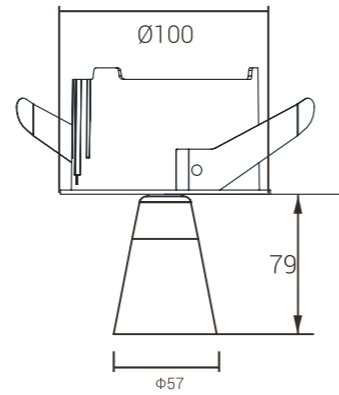

Power
8W

MyLed®

Ø94mm

Model: MYLTY-RM0801-Framed
Power: 8W
Cutout: Ø94mm
Size(WxLxH): Ø100X79XØ57mm