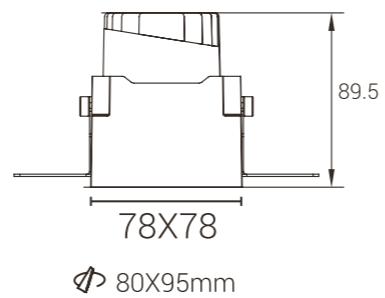

Model: MYLTY-RM1206-Frameless
Power: 12W
Cutout: Ø110mm
Size (WxLxH): Ø105X90mm
Beam angle: 15°/24°/36°

Straight Light

Polarized light

Flood Light

Straight Light

Polarized light

Model: MYLTY-RM1207-Frameless
Power: 12W
Cutout: 80X95mm
Size(WxLxH): 78X78X90mm