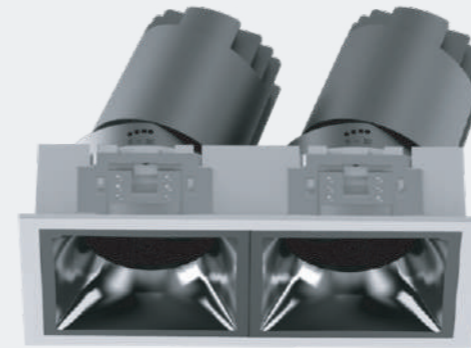

Adjustable

Frameless-Adjustable

Framed-Square Hole

Frameless-Square Hole

Model: MYLLN1225-Framed
Power: 12WX2
Beam angle: 10°/15°/24°/38°/50°
Framed Cutout: 164X82.5mm
Frameless Cutout: 153X84.5mm
Size(WxLxH): 164X89X115mm