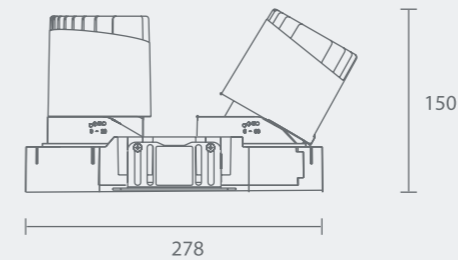

Straight

Adjustable

MYLLN3022-Framed
Anti-glare Hole

Model: MYLLN3023-Frameless
Power: 30WX2
Beam angle: 10°/15°/24°/38°/55°
Cutout: 280XØ141mm
Size(WxH): 278X195X150mm

Straight

Adjustable

MYLLN3024-Frameless
Anti-glare Hole