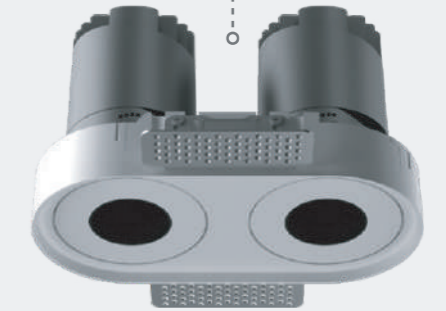

MyLed®

Model: MYLLN1221-Framed
Power: 12WX2
Beam angle: 10°/15°/24°/38°/50°
Cutout: 180XØ96mm
Size(WxLxH): 194X104X109mm

Straight

Circular Hole

Elliptical Hole

MYLLN1222-Framed
Anti-glare Hole

Model: MYLLN1223-Frameless
Power: 12WX2
Beam angle: 10°/15°/24°/38°/50°
Cutout: 180XØ96mm
Size(WxLxH): 180X145X109mm

Straight

Circular Hole

Elliptical Hole

MYLLN1224-Frameless
Anti-glare Hole

Power
12W

MyLed®

Model: MYLLN1219-Framed
Power: 12W
Beam angle: 10°/15°/24°/38°/50°
Framed Cutout: 82X82mm
Frameless Cutout: 82X79mm
Size(WxLxH): 89X89X119mm