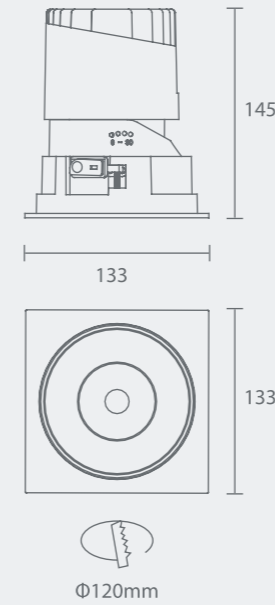

MYLLN2024-Frameless
Anti-glare Hole

Power
30W

Model: MYLLN3011-Framed
Power: 30W
Beam angle: 10°/15°/24°/38°/55°
Cutout: Ø120mm
Size(WxH): Ø132X145mm

Straight

Adjustable

MYLLN3012-Framed
Anti-glare Hole

NEW Model: MYLLN3013-Framed
Power: 30W
Beam angle: 10°/15°/24°/38°/55°
Cutout: Ø150mm
Size(WxH): Ø162X158mm

Straight

Adjustable

MYLLN3014-Framed
Anti-glare Hole

Power
30W

Model: MYLLN3015-Frameless
Power: 30W
Beam angle: 10°/15°/24°/38°/55°
Cutout: Ø120mm
Size(WxH): 185X145mm

Straight

Adjustable

MYLLN3016-Frameless
Anti-glare Hole

Model: MYLLN3017-Framed
Power: 30W
Beam angle: 10°/15°/24°/38°/55°
Cutout: Ø120mm
Size(WxLxH): 133X133X145mm

Straight

Adjustable

MYLLN3018-Framed
Anti-glare Hole

Power
30W

Model: MYLLN3021-Framed
Power: 30WX2
Beam angle: 10°/15°/24°/38°/55°
Cutout: 279XØ141mm
Size(WxH): 296XØ167X161mm