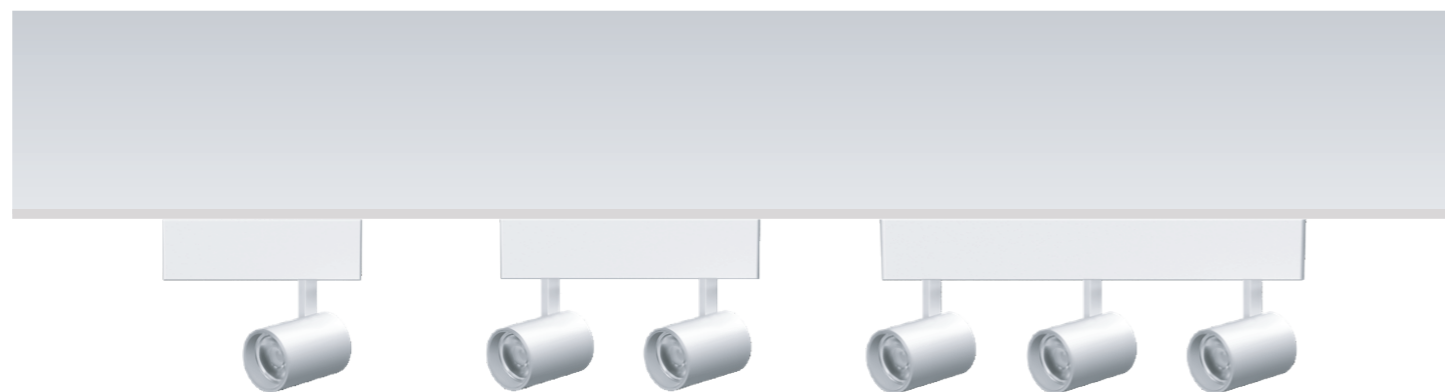

MYLSM1211 / MYLSM1221 / MYLSM1231

Model: MYLSM1211	Model: MYLSM1221	Model: MYLSM1231
Power: 12W	Power: 2X12W	Power: 3X12W
Size(WxLxH): Ø63X83mm	Size(WxLxH): Ø63X83mm	Size(WxLxH): Ø63X83mm
Driver Box: 50X58X190mm	Driver Box: 50X58X252mm	Driver Box: 50X58X420mm