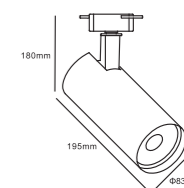

Optical Angle

Fixture Colour Options

MYL17002

LED Power : 30W
 CRI : 93
 Luminous flux : ≥85Lm/W
 CCT : 2700K / 3000K / 4000K

IP20 LED eco

Optical Angle

Fixture Colour Options

MYL17010