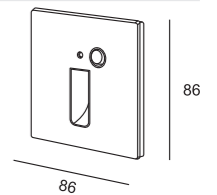

IP44 LED eco DALI 50,000h

Wall Light

MYL 36020-PIR

LED Power : 1.5W
CRI : 80
Luminous Flux : ≥85Lm/W
Cut Out Size : 86*86mm
CCT : 3000K / 4000K

IP44 LED eco DALI 50,000h

Optical Angle

Fixture Colour Options

MYL 36021-PIR

LED Power : 1.5W
CRI : 80
Luminous Flux : ≥85Lm/W
Cut Out Size : 86*86mm
CCT : 3000K / 4000K

IP44 LED eco DALI 50,000h

Optical Angle

Fixture Colour Options

MYL 36022-PIR

LED Power : 1.5W
CRI : 80
Luminous Flux : ≥85Lm/W
Cut Out Size : 86*86mm
CCT : 3000K / 4000K

IP44 LED eco DALI 50,000h

Optical Angle

Fixture Colour Options

MYL 36022

LED Power : 1.5W
CRI : 80
Luminous Flux : ≥85Lm/W
Cut Out Size : 86*86mm
CCT : 3000K / 4000K

IP44 LED eco DALI 50,000h

Optical Angle

Fixture Colour Options