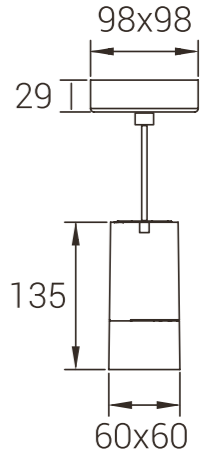

Power
6W

Model:MYLTY-SM0601
Power: 6W
Size(WxLxH): Ø65X135mm

Model: MYLTY-DX0601
Power: 6W
Size(WxLxH): Ø65X135mm

Model: MYLTY-SM0602
Power: 6W
Size(WxLxH): 60X60X135mm

Straight Light

Polarized light

Model: MYLTY-DX0602
Power: 6W
Size(WxLxH): 60X60X135mm