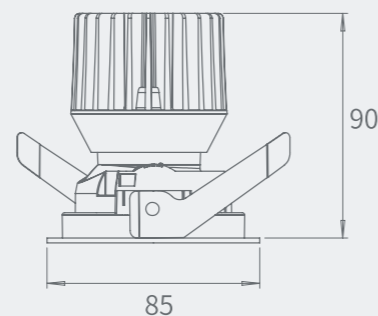

Cutout: Ø75mm

Size(WxH): Ø85X65mm

Beam angle: 8°/15°/24°/36°/55°

NEW Model: MYLMK1211-Framed

Power: 12W

Cutout: Ø75mm

Size(WxH): Ø85X90mm

Beam angle: 8°/15°/24°/36°/55°