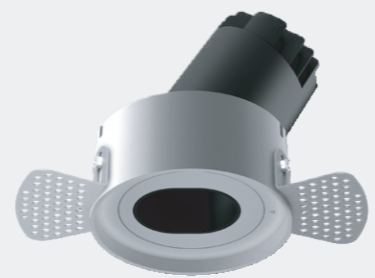

Adjustable

Circular Hole

Elliptical Hole

Model: MYLLN0612-Frameless
Power: 6W
Beam angle: 10° /15° / 24° / 38°
Cutout: Ø52mm
Size(WxLxH): 97X73mm

Anti-glare Function Analysis

Anti-glare angle > 30 degree to protect the eyes

Different Beam Angle Different light effect

Straight light effect

Wall washer light effect

Power
6W

Model: MYLLN0615-Frameless
Power: 6W
Beam angle: 10° / 15°/24° / 38°
Cutout: Ø72mm
Size(WxH): 126X81mm

Adjustable

Circular Hole

Elliptical Hole

Model: MYLLN0616-Frameless
Power: 6W
Beam angle: 10° / 15°/24° / 38°
Cutout: Ø54mm
Size(WxH): Ø85X76mm

Adjustable

Circular Hole

Elliptical Hole

Power
6W

Straight