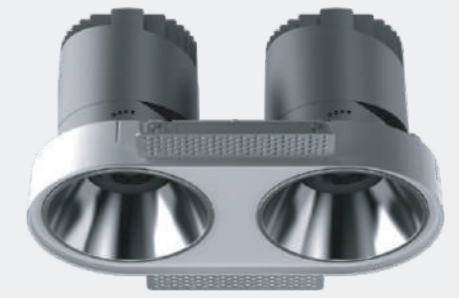

Straight

Adjustable

MYLLN3022-Framed
Anti-glare Hole

Model: MYLLN3023-Frameless
Power: 30WX2
Beam angle: 10°/15°/24°/38°/55°
Cutout: 280XØ141mm
Size(WxH): 278X195X150mm

Straight

Adjustable

MYLLN3024-Frameless
Anti-glare Hole