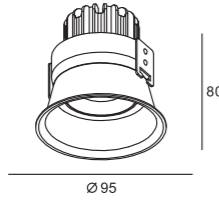

IP54 LED ECO DALI

Optical Angle

Fixture Colour Options

MYL31234

LED Power : 10W
 CRI : 93
 Luminous Flux : $\geq 85\text{Lm/W}$
 Cut Out Size : $\Phi 83\text{mm}$
 CCT : 2700K / 3000K / 4000K

IP54 LED ECO

Optical Angle