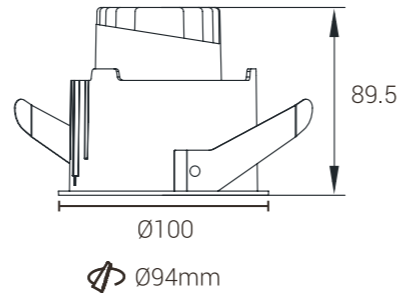

Model: MYLTY-RM0807-Framed
Power: 8W
Cutout: 80X80mm
Size(WxLxH): 90X90X109mm

Model: MYLTY-RM0808-Frameless
Power: 8W
Cutout: 80X95mm
Size(WxLxH): 78X78X109mm

Power
12W

Model: MYLTY-RM1201-Framed
Power: 12W
Cutout: Ø94mm
Size(WxLxH): Ø100X89.5mm