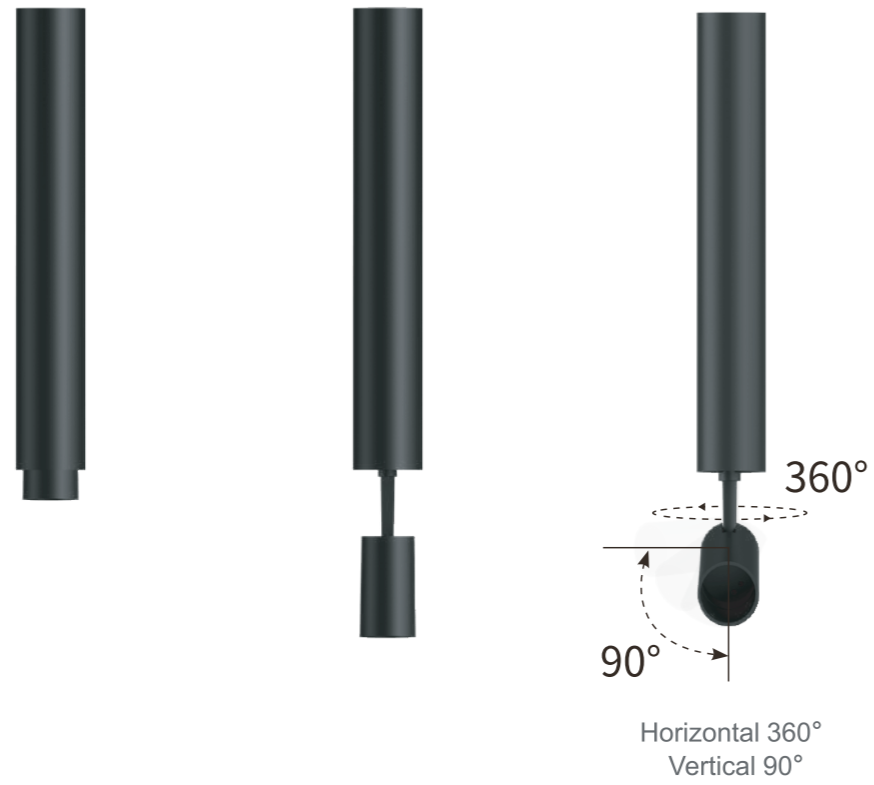

Colour: White Black Gold

MYLSM-LS0601

Model:	MYLSM-LS0601
Power:	6W
Surface	Mounted
Light Source	CREE
Size(DxH):	Ø38X70mm
Housing Size:	Ø50X320mm

Multi angle selection

Stretchable radiator tube can be used for more purposes and more lighting scenes.