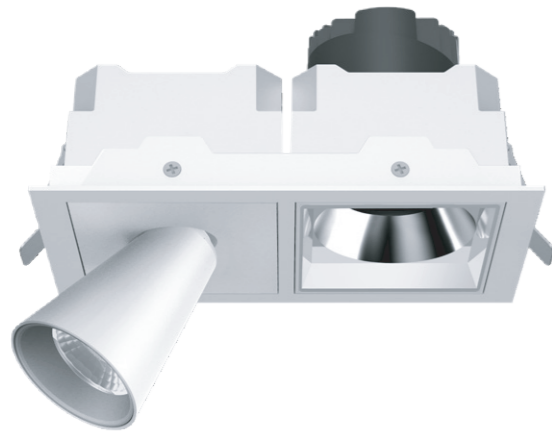

Power
8W/12W

Model: MYLTY-RM081221-Framed
Power: 8W/12W
Cutout: 175X85mm
Size(WxLxH): 180X90X167mm