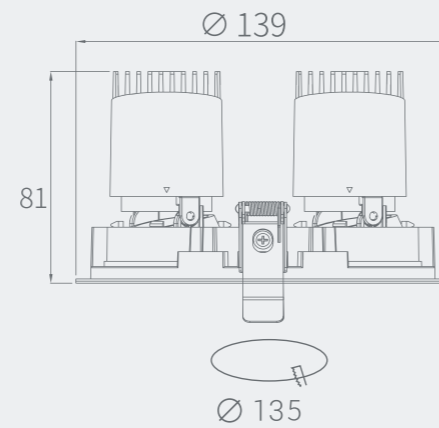

NEW Model: MYLLN0617
 Power: 6W
 Cutout: 63X63mm
 Size(WxH): 68X68X81mm

NEW Model: MYLLN0625
 Power: 6WX2
 Cutout: 130X60mm
 Size(WxH): 135X68X81mm

Free combination

Free collocation like building blocks, providing enough choices for more scenes
 Multi head face box provides more matching ways.

Framed-Triple

NEW Model: MYLLN0635

Power: 6WX3

Cutout: 196X60mm

Size(WxH): 202X68X81mm

Framed-Double Round

NEW Model: MYLLN0623

Power: 6WX2

Cutout: Ø135mm

Size(WxH): Ø139X81mm

Framed-Triple Round

NEW Model: MYLLN0633

Power: 6WX3

Cutout: Ø140mm

Size(WxH): Ø146X81mm

Frameless-Triple Rounds

NEW Model: MYLLN0634

Power: 6WX3

Cutout: Ø144mm

Size(WxH): Ø203X81mm

Frameless-single

Frameless-Double

Frameless-Triple

Frameless-Double Round