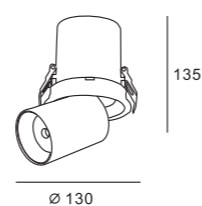

MYL31152

LED Power : 2*12W
CRI : 93
Luminous Flux : ≥85Lm/W
Cut Out Size : 172*90mm
CCT : 2700K / 3000K / 4000K

IP54 LED ECO DALI DIMMER COMPATIBLE

Optical Angle

Fixture Colour Options

MYL31153

LED Power : 25W
CRI : 93
Luminous Flux : ≥85Lm/W
Cut Out Size : Φ120mm
CCT : 2700K / 3000K / 4000K

IP54 LED ECO DALI DIMMER COMPATIBLE

Optical Angle

Fixture Colour Options

MYL31154

LED Power : 25W
CRI : 93
Luminous Flux : ≥85Lm/W
Cut Out Size : 120*120mm
CCT : 2700K / 3000K / 4000K

IP54 LED ECO DALI DIMMER COMPATIBLE

Optical Angle

Fixture Colour Options

MYL31155

LED Power : 2*25W
CRI : 93
Luminous Flux : ≥85Lm/W
Cut Out Size : 230*120mm
CCT : 2700K / 3000K / 4000K

IP54 LED ECO DALI DIMMER COMPATIBLE

Optical Angle

Fixture Colour Options

IP20 LED ECO DALI DIMMER COMPATIBLE

Replaceable Fixture Series