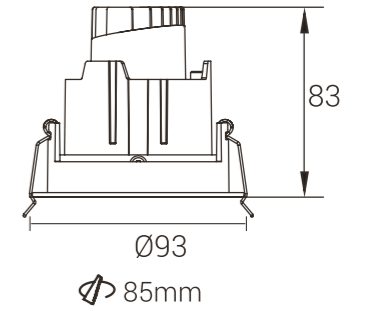

Cutout: Ø92mm

Size(WxH): Ø105x102mm

Model: MYL32204-Straight

Power: 20W

Beam angle: 15° / 24° / 38°

CCT: 2700K / 3000K / 4000K

Cutout: Ø92mm

Size(WxH): Ø105x102mm

TY Series

Large angle swing angle

Adjust angle freely
35° +30°

Multiple light distribution

Family Design

Different needs , different choice

A variety of frame is available

Power
6W

MyLed®

Model: MYLTY-RM0601-Framed
Power: 6W
Cutout: Ø70mm
Size(WxLxH): Ø75X83mm

Model: MYLTY-RM0602-Framed
Power: 6W
Cutout: Ø85mm
Size(WxLxH): Ø93X83mm
Beam angle: 15°/24°/36°

Straight Light

Polarized light