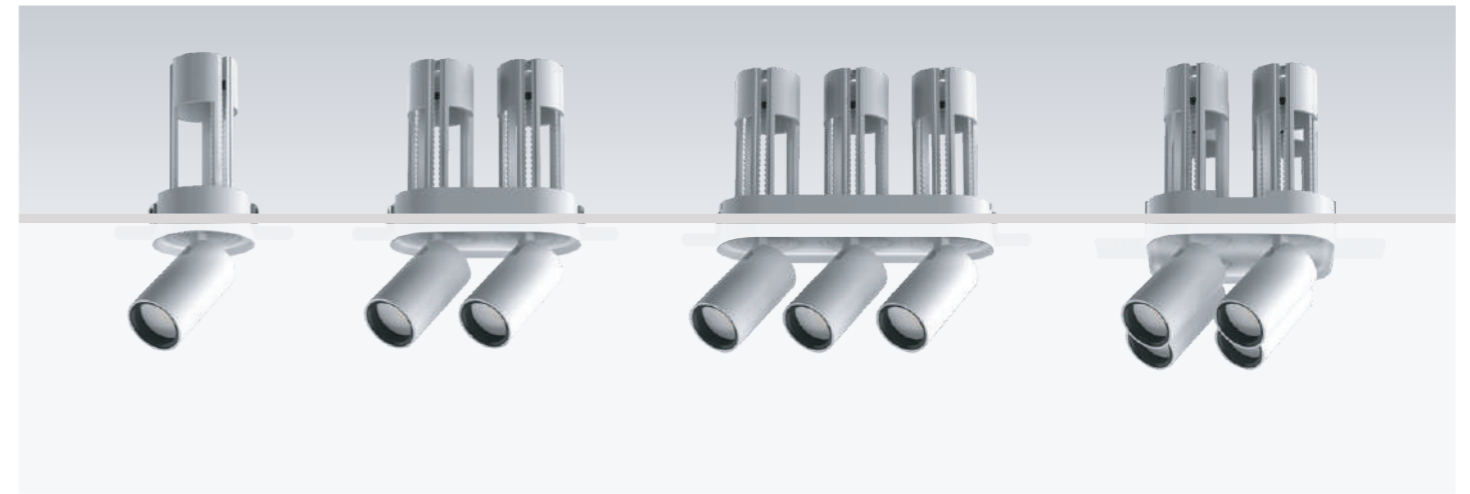

MYLLS0604 / MYLLS0624 / MYLLS0634 / MYLLS0642

Model: MYLLS0604	Model: MYLLS0624	Model: MYLLS0634	Model: MYLLS0642
Power: 6W	Power: 2X6W	Power: 3X6W	Power: 4X6W
Cutout: Ø72.5mm	Cutout: 132.5XØ67mm	Cutout: 192.5XØ67mm	Cutout: 132.5X127.5mm-R35
Size(WxLxH):Ø126X123mm	Size(WxLxH):186X66X123mm	Size(WxLxH):246X66X123mm	Size(WxLxH):186X126X123mm