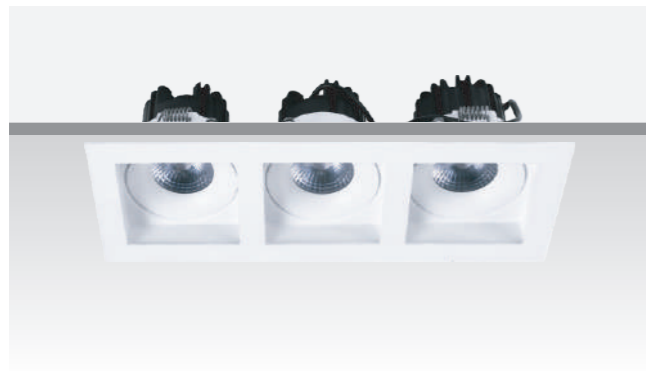

MYL31066

LED Power : 10W / 12W
 CRI : 93
 Luminous Flux : ≥85Lm/W
 Cut Out Size : 95*95mm
 CCT : 2700K / 3000K / 4000K

IP54 LED ECO DALI

Optical Angle

Fixture Colour Options

MYL31056

LED Power : 3*10W
 CRI : 93
 Luminous Flux : ≥85Lm/W
 Cut Out Size : 252*88mm
 CCT : 2700K / 3000K / 4000K