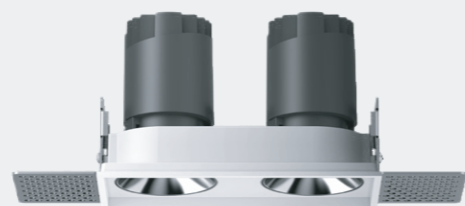

NEW Model: MYLLN0634

Power: 6WX3

Cutout: Ø144mm

Size(WxH): Ø203X81mm

Frameless-single

Frameless-Double

Frameless-Triple

Frameless-Double Round