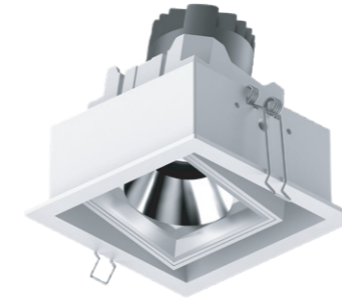

Flood Light

Straight Light

Polarized light

Model: MYLTY-RM0603-Framed
Power: 6W
Cutout: 60X60mm
Size(WxLxH): 70X70X83mm

Model: MYLTY-RM0604-Framed
Power: 6W
Cutout: 82X82mm
Size(WxLxH): 90X90X84mm
Beam angle: 15°/24°/36°