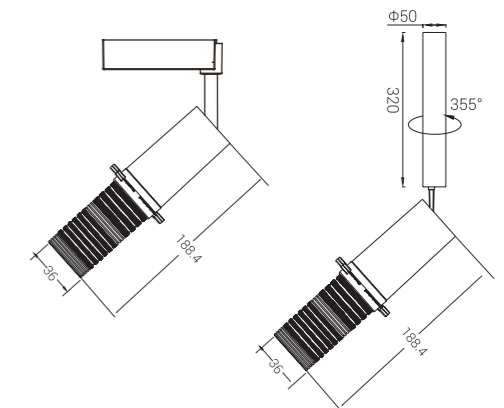

MYLQG0813 / MYLQG0814 / MYLQG0815 / MYLQG0816

Model: MYLQG0813	Model: MYLQG0814	Model: MYLQG0815	Model: MYLQG0816
Power: 8W	Power: 8W	Power: 8W	Power: 8W
Cutout: /	Cutout: Ø40mm	Cutout: Ø50mm	Cutout: Ø70mm
Size(DxH): Ø188.6X36mm	Size(DxH): Ø188.6X36mm	Size(DxH): Ø188.6X36mm	Size(DxH): Ø188.6X36mm

MYLQG0817 / MYLQG0818

Model: MYLQG0817	Model: MYLQG0818
Power: 8W	Power: 8W
Size(DxH): Ø188.4X36mm	Size(DxH): Ø188.4X36mm
	Size(DxH): Ø50X320mm