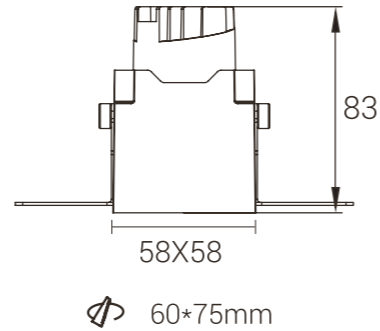

Straight Light

Polarized light

Flood Light

Straight Light

Polarized light

Model: MYLTY-RM0607-Frameless
Power: 6W
Cutout: Ø60X75mm
Size(WxLxH): Ø58X58X83mm

Model: MYLTY-RM0608-Frameless
Power: 6W
Cutout: 85X85mm
Size(WxLxH): 78X78X84mm
Beam angle: 15°/24°/36°