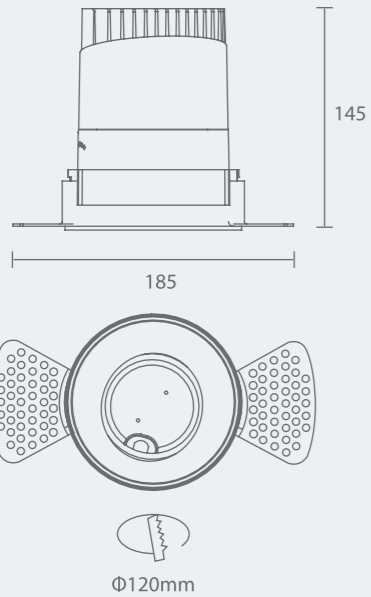

Straight

Adjustable

MYLLN3014-Framed
Anti-glare Hole

Power
30W

Model: MYLLN3015-Frameless
Power: 30W
Beam angle: 10°/15°/24°/38°/55°
Cutout: Ø120mm
Size(WxH): 185X145mm

Straight

Adjustable

MYLLN3016-Frameless
Anti-glare Hole

Model: MYLLN3017-Framed
Power: 30W
Beam angle: 10°/15°/24°/38°/55°
Cutout: Ø120mm
Size(WxLxH): 133X133X145mm

Straight

Adjustable

MYLLN3018-Framed
Anti-glare Hole

Power
30W

Model: MYLLN3021-Framed
Power: 30WX2
Beam angle: 10°/15°/24°/38°/55°
Cutout: 279XØ141mm
Size(WxH): 296XØ167X161mm