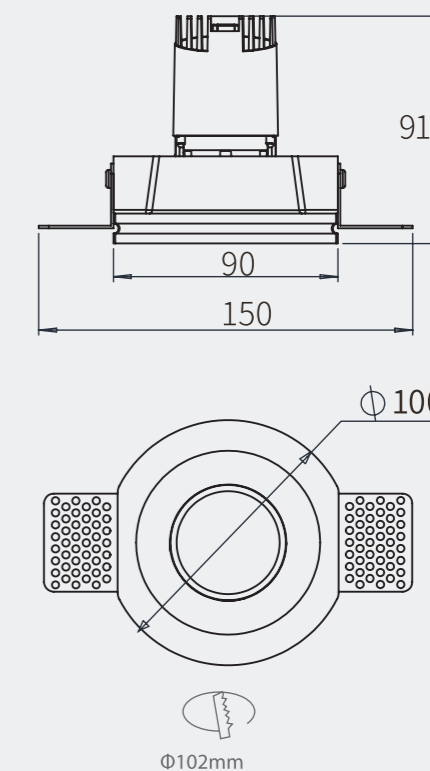

Cutout: Ø75mm

Size(WxH): Ø85X65mm

Beam angle: 8°/15°/24°/36°/55°

NEW Model: MYLMK1211-Framed

Power: 12W

Cutout: Ø75mm

Size(WxH): Ø85X90mm

Beam angle: 8°/15°/24°/36°/55°

NEW Model: MYLMK0812-Frameless

Power: 8W

Cutout: Ø75mm

Size(WxH): Ø109X65mm

Beam angle: 8°/15°/24°/36°/55°

NEW Model: MYLMK1212-Frameless

Power: 12W

Cutout: Ø75mm

Size(WxH): Ø109X90mm

Beam angle: 8°/15°/24°/36°/55°

NEW Model: MYLMK0813-Gypsum
 Power: 8W
 Cutout: Ø122mm
 Size(WxH): Ø110X84mm
 Beam angle: 8°/15°/24°/36°/55°

NEW Model: MYLMK0611-Gypsum
 Power: 6W
 Cutout: Ø102mm
 Size(WxH): Ø150X91mm
 Beam angle: 8°/15°/24°/36°/55°

NEW Model: MYLMK1213-Gypsum
 Power: 12W
 Cutout: Ø122mm
 Size(WxH): Ø170X109mm
 Beam angle: 8°/15°/24°/36°/55°

NEW Model: MYLMK0814-Gypsum
 Power: 8W
 Cutout: Ø122mm
 Size(WxH): Ø97X170mm
 Beam angle: 8°/15°/24°/36°/55°