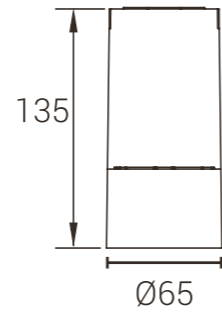

Straight Light

Polarized light

-----○

-----○

Power
6W

Model:MYLTY-SM0601
Power: 6W
Size(WxLxH): Ø65X135mm

Straight Light

Polarized light