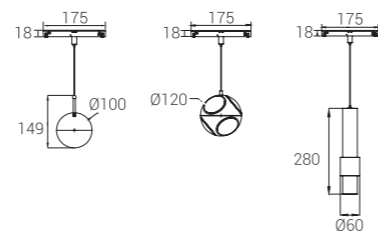

All available with Suspended, surface mounted and recessed mounted versions.

NEW

Colour:  White  Black  Gold

MYLCX-DXYQ100Q / MYLCX-DXYQ120Q / MYLCX-DX46

Model Code	MYLCX-DXYQ100Q	MYLCX-DXYQ120Q	MYLCX-DX46
Power	6W	6W	6W
Installation	Magnetic	Magnetic	Magnetic
Light Source	OSRAM / CREE	OSRAM / CREE	OSRAM / CREE
Size(DxH)	Φ100mm	Φ120mm	Φ46X280mm
UGR	<19	<19	<19
CRI	≥80/≥90	≥80/≥90	≥80/≥90/≥97
Beam angle	/	/	25°/40°/60°/80°