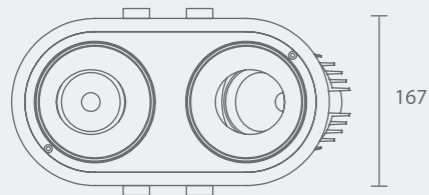

Model: MYLLN3017-Framed
Power: 30W
Beam angle: 10°/15°/24°/38°/55°
Cutout: Ø120mm
Size(WxLxH): 133X133X145mm

Straight

Adjustable

MYLLN3018-Framed
Anti-glare Hole

Power
30W

Model: MYLLN3021-Framed
Power: 30WX2
Beam angle: 10°/15°/24°/38°/55°
Cutout: 279XØ141mm
Size(WxH): 296XØ167X161mm