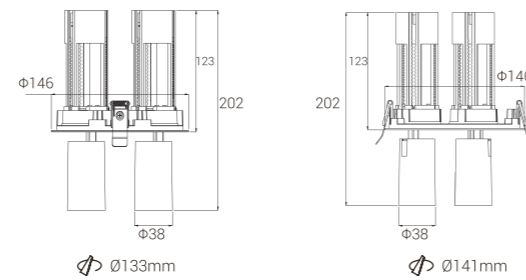

MYLLS0627 / MYLLS0327

Model: MYLLS0627	Model: MYLLS0327
Power: 6WX2	Power: 6WX3
Cutout: Ø133mm	Cutout: Ø141mm
Size(WxLxH):Ø38X146X202mm	Size(WxLxH):Ø38X146X202mm