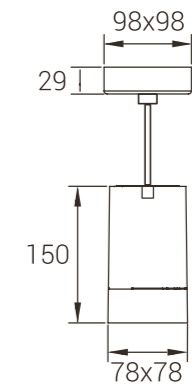

Power
8W

Model: MYLTY-SM0803
Power: 8W
Size(WxLxH): Ø90X259mm

MyLed®

Model: MYLTY-DX0803
Power: 8W
Size(WxLxH): Ø90X259mm

Model: MYLTY-SM0804
Power: 8W
Size(WxLxH): 78X78X79mm

Model: MYLTY-DX0804
Power: 8W
Size(WxLxH): 78X78X259mm

Power
18W

Model: MYLTY-SM1801
Power: 18W
Size(WxLxH): Ø90X150mm

Model: MYLTY-DX1801
Power: 18W
Size(WxLxH): Ø90X150mm

Model: MYLTY-SM1802
Power: 18W
Size(WxLxH): 78X78X150mm

Model: MYLTY-DX1802
Power: 18W
Size(WxLxH): 78X78X150mm

Power
20W

Model: MYLTY-SM2001
Power: 20W
Size(WxLxH): Ø107X197mm

Straight Light

Polarized light

Model: MYLTY-DX2001
Power: 20W
Size(WxLxH): Ø107X197mm

Straight Light

Polarized light

Model: MYLTY-SM2002
Power: 20W
Size(WxLxH): 100X100X197mm