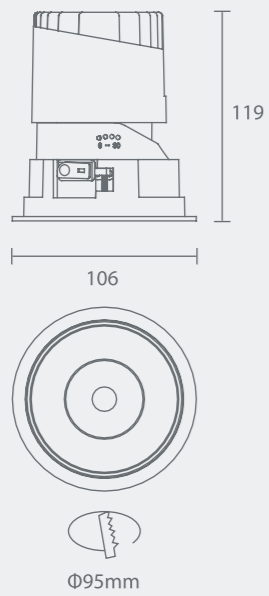

Adjustable

Frameless-Adjustable

Framed-Square Hole

Frameless-Square Hole

Model: MYLLN1225-Framed
Power: 12WX2
Beam angle: 10°/15°/24°/38°/50°
Framed Cutout: 164X82.5mm
Frameless Cutout: 153X84.5mm
Size(WxLxH): 164X89X115mm

Adjustable

Frameless-Square Hole

Framed-Square Hole

Frameless-Adjustable

Power
20W

Model: MYLLN2011-Framed
Power: 20W
Beam angle: 12°/15°/24°/38°/55°
Cutout: Ø95mm
Size(WxH): Ø106X119mm

Adjustable

Circular Hole

Elliptical Hole

MYLLN2012-Framed
Anti-glare Hole

MyLed®

Model: MYLLN2013-Frameless
Power: 20W
Beam angle: 12°/15°/24°/38°/55°
Cutout: Ø95mm
Size(WxH): 162X118mm

Adjustable

Circular Hole

Elliptical Hole

MYLLN2014-Frameless
Anti-glare Hole

Power
20W

MyLed®

Model: MYLLN2015-Frameless
Power: 20W
Beam angle: 12°/15°/24°/38°/55°
Cutout: Ø95mm
Size(WxLxH): 128X128X121mm

Adjustable

Circular Hole

Elliptical Hole

MYLLN2016-Frameless
Anti-glare Hole

Model: MYLLN2017-Framed
Power: 20W
Beam angle: 12°/15°/24°/38°/55°
Cutout: Ø95mm
Size(WxLxH): 106X106X119mm