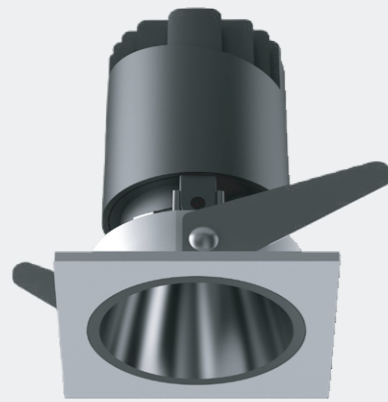

NEW Model: MYLLN0624
 Power: 6WX2
 Cutout: Ø135mm
 Size(WxH): Ø146X81mm

Power
6W

Adjustable

Adjustable

Model: MYLLN0613-Framed
Power: 6W
Beam angle: 10° / 15° / 24° / 38°
Cutout: Ø50mm
Size(WxLxH): 60X60X73mm