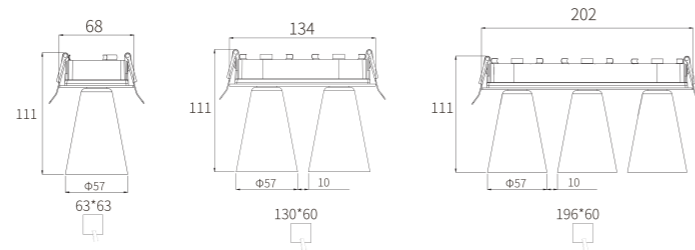

Framed

NEW

Colour:

MYLSM-RM0811 / MYLSM-RM0821 / MYLSM-RM0831

Model: MYLSM-RM 0811	Model: MYLSM-RM0821	Model: MYLSM-RM0831
Power: 8W	Power: 2X8W	Power: 3X8W
Cutout: 63X63mm	Cutout: 130X60mm	Cutout: 196X60mm
Size(WxLxH): 68X111X68mm	Size(WxLxH): 134X111X68mm	Size(WxLxH): 202X111X68mm