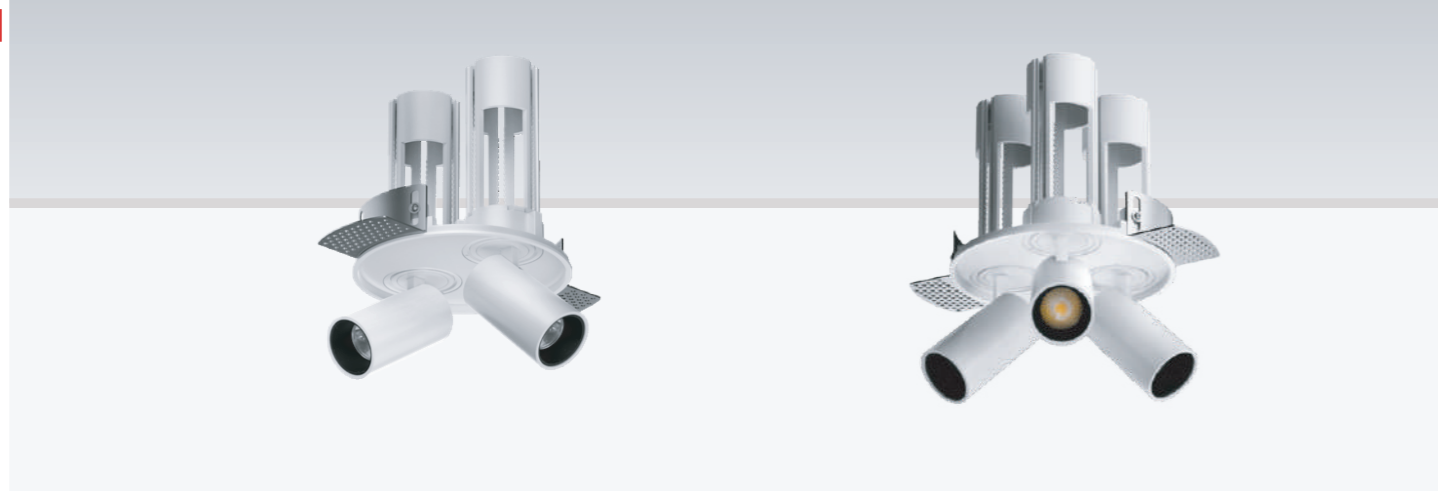

NEW

1. Colour:
2. White+White
   - White+Black
   - Black+Gold
   - Black+Black
3. Optional:
4. Honey comb
   - Soft Lens
   - Square
   - Stripe