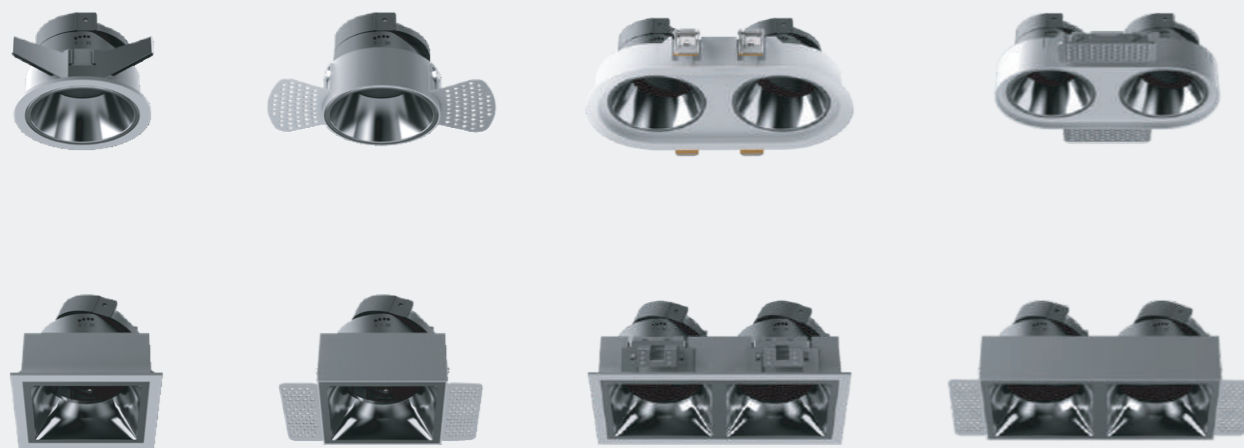

Matching Module / Mr16 / Gu10 Light Source

Matching

It can be matched with different light source modules
and the combination is changeable

Model: MYLMD5008
Power: 8W
Size(WxLxH): Ø50X72.9mm