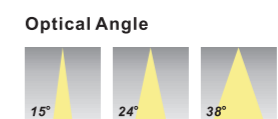

Fixture Colour Options

Gimbal Downlight Series

IP54 LED eco ComfyEye

Can Be 360°
Rotationfill Light Is More Relaxed And Free

Adjust The Upper And Lower 90°
Light Moves Freely And Is No Longer Restricted

MYL31150
LED Power : 12W
CRI : 93
Luminous Flux : ≥85Lm/W
Cut Out Size : Φ90mm
CCT : 2700K / 3000K / 4000K

IP54 LED eco ComfyEye

Fixture Colour Options

Texture White Texture Black

MYL31151
LED Power : 12W
CRI : 93
Luminous Flux : ≥85Lm/W
Cut Out Size : 90*90mm
CCT : 2700K / 3000K / 4000K

IP54 LED eco ComfyEye

Fixture Colour Options