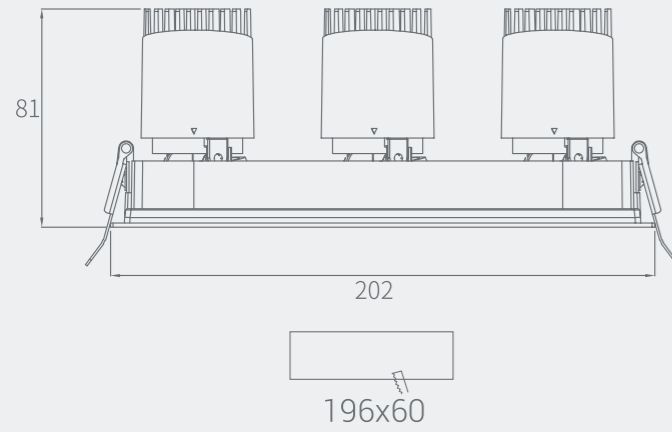

Framed-Triple