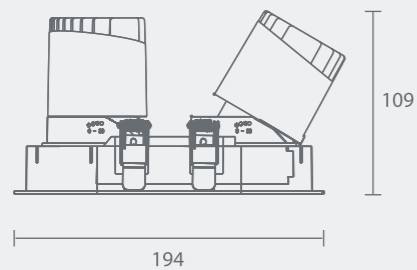

Power
12W

MyLed®

Model: MYLLN1221-Framed
Power: 12WX2
Beam angle: 10°/15°/24°/38°/50°
Cutout: 180XØ96mm
Size(WxLxH): 194X104X109mm

Straight

Circular Hole

Elliptical Hole

MYLLN1222-Framed
Anti-glare Hole

Model: MYLLN1223-Frameless
Power: 12WX2
Beam angle: 10°/15°/24°/38°/50°
Cutout: 180XØ96mm
Size(WxLxH): 180X145X109mm

Straight

Circular Hole

Elliptical Hole

MYLLN1224-Frameless
Anti-glare Hole