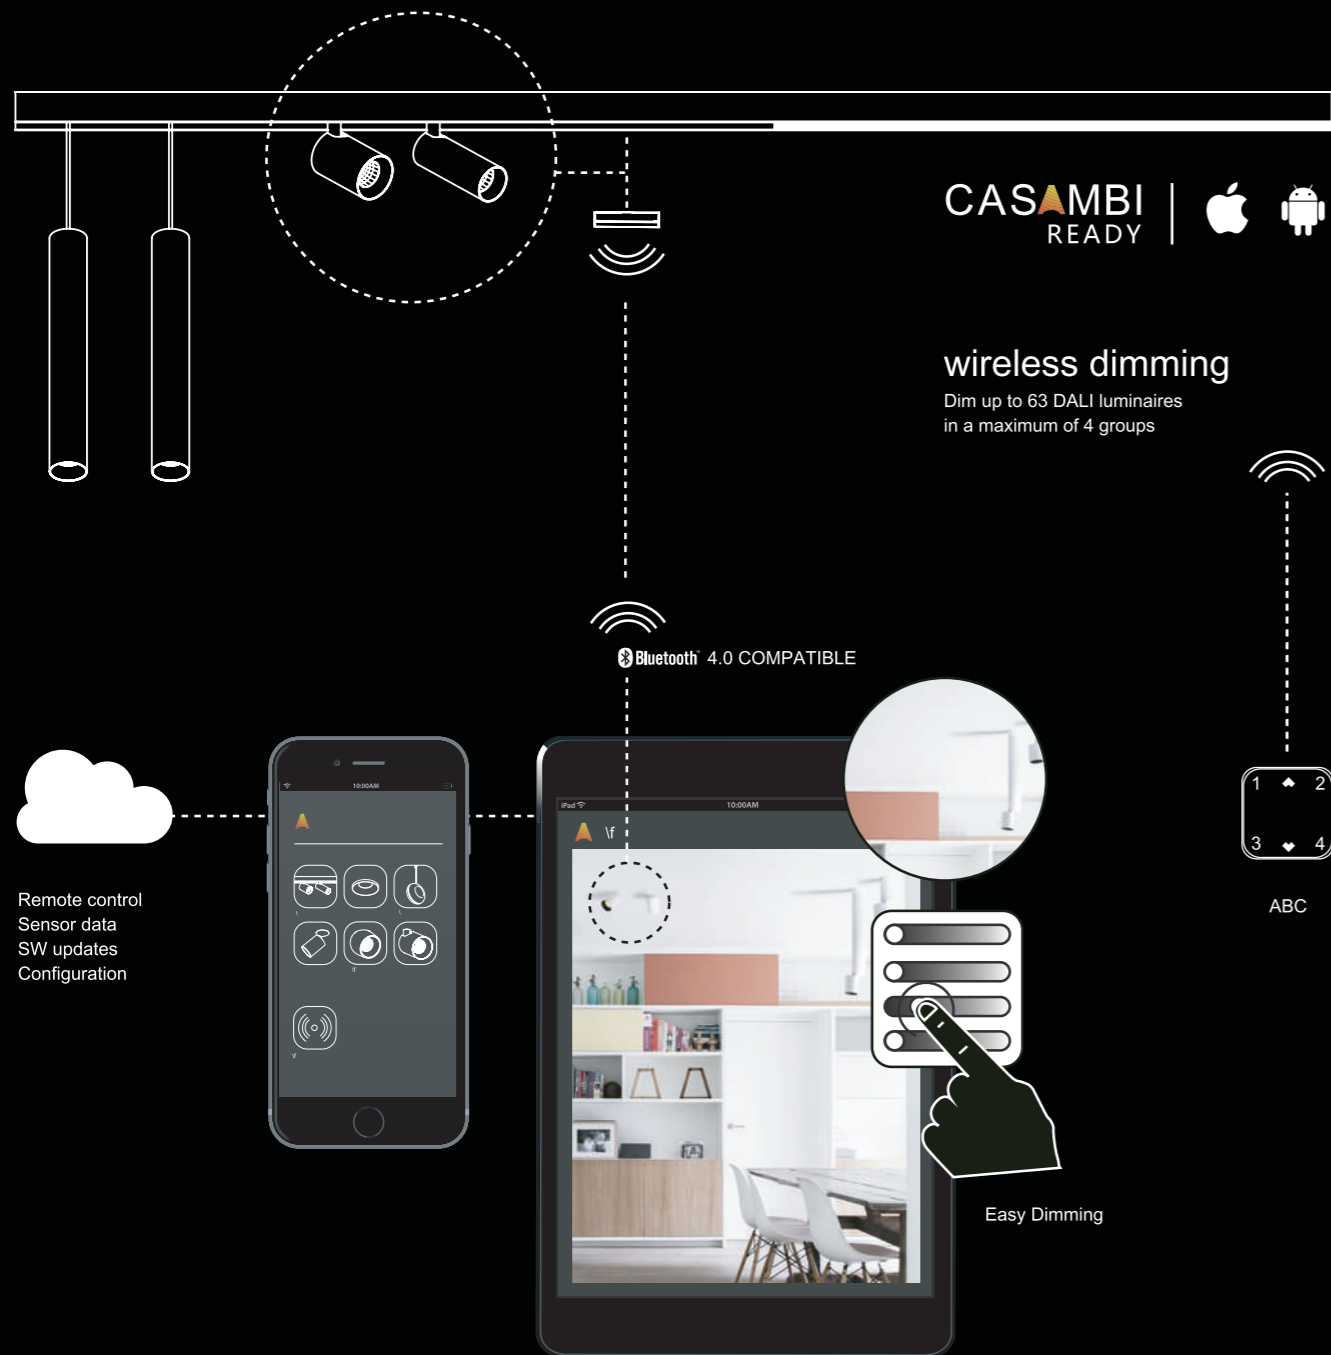

Casambi Ready IOS & Android