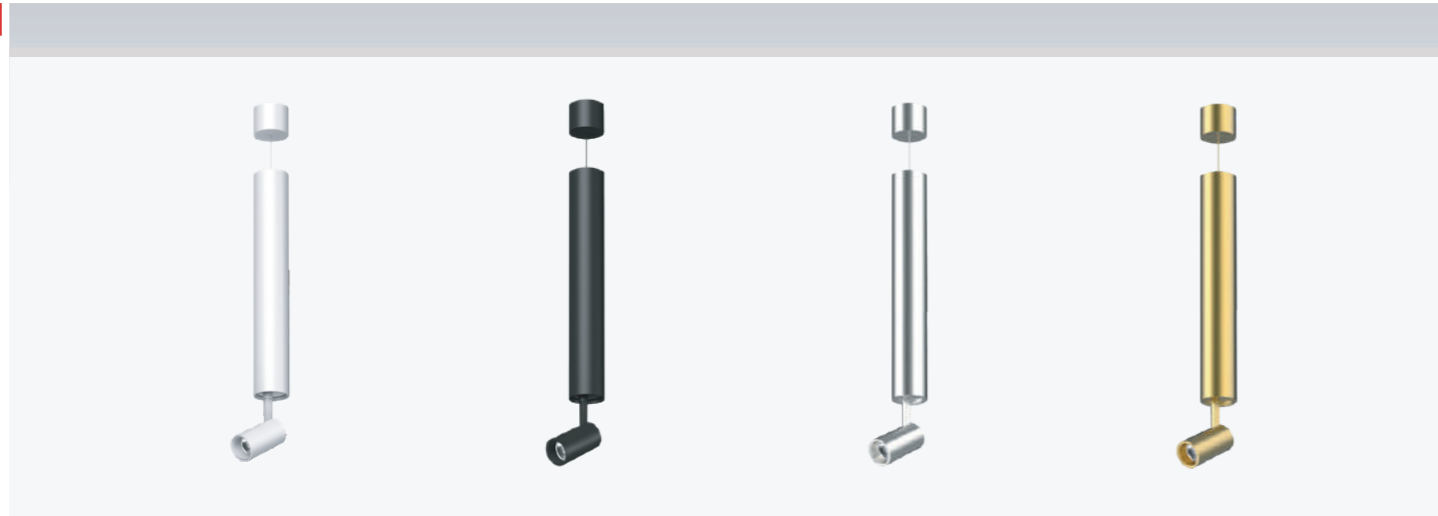

NEW

Colour:

MYLSM-LS0602

Model:	MYLSM-LS0602
Power:	6W
Installation:	Pendant
Light Source:	CREE
Size(DxH):	Ø38X70mm
Housing Size:	Ø50X320mm