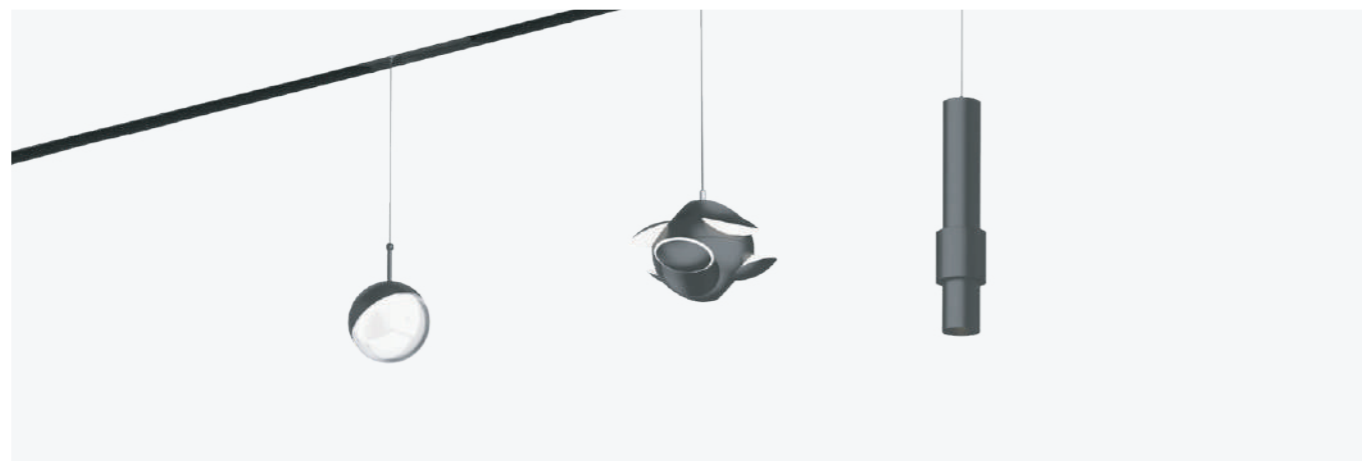

NEW

Colour: White Black Gold