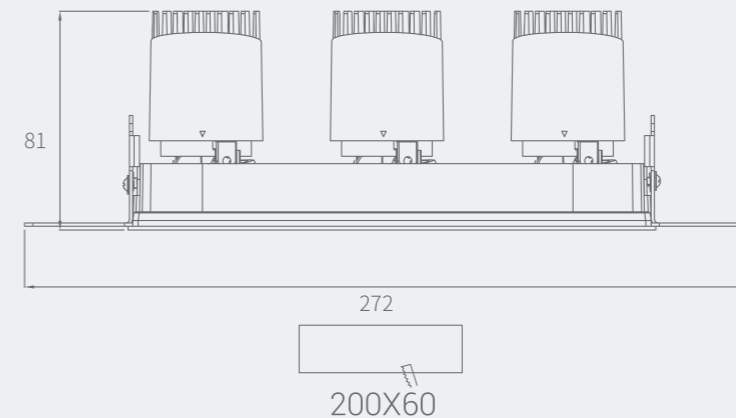

Cutout: Ø135mm

Size(WxH): Ø139X81mm

Framed-Triple Round

NEW Model: MYLLN0633

Power: 6WX3

Cutout: Ø140mm

Size(WxH): Ø146X81mm

Frameless-Triple Rounds

NEW Model: MYLLN0634

Power: 6WX3

Cutout: Ø144mm

Size(WxH): Ø203X81mm

Frameless-single

Frameless-Double

Frameless-Triple

Frameless-Double Round

NEW Model: MYLLN0618
 Power: 6W
 Cutout: 65X60mm
 Size(WxH): 138X68X81mm

NEW Model: MYLLN0626
 Power: 6WX2
 Cutout: 133X60mm
 Size(WxH): 205X68X81mm

NEW Model: MYLLN0636
 Power: 6WX3
 Cutout: 200X60mm
 Size(WxH): 272X68X81mm