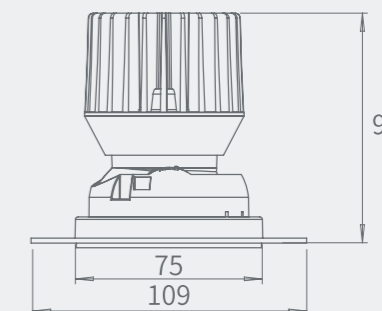

NEW Model: MYLMK1212-Frameless

Power: 12W

Cutout: Ø75mm

Size(WxH): Ø109X90mm

Beam angle: 8°/15°/24°/36°/55°