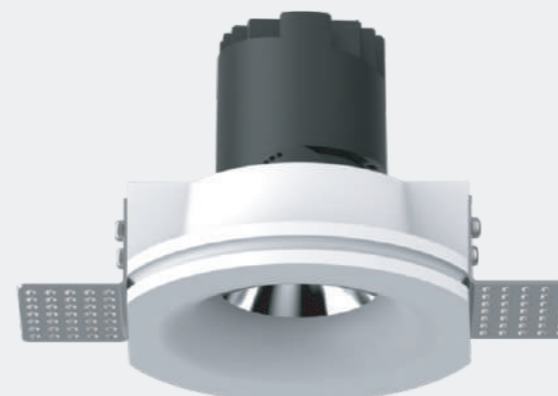

NEW Model: MYLMK0814-Gypsum
Power: 8W
Cutout: Ø122mm
Size(WxH): Ø97X170mm
Beam angle: 8°/15°/24°/36°/55°