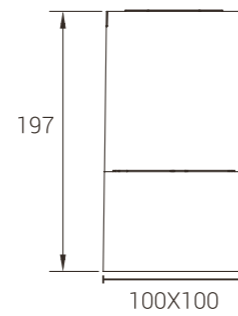

Power
20W

Model: MYLTY-SM2001
Power: 20W
Size(WxLxH): Ø107X197mm

Straight Light

Polarized light

Model: MYLTY-DX2001
Power: 20W
Size(WxLxH): Ø107X197mm

Straight Light

Polarized light

Model: MYLTY-SM2002
Power: 20W
Size(WxLxH): 100X100X197mm