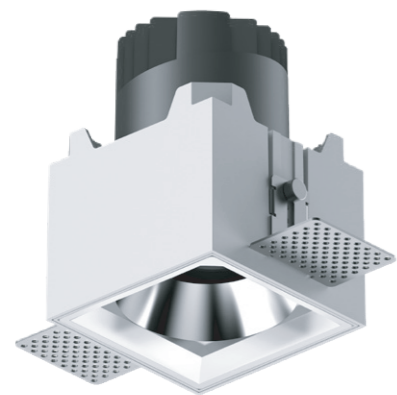

Power
20W

Model:MYLTY-RM2005-Frameless
Power: 20W
Cutout: Ø125mm
Size(WxLxH): Ø107X132mm

Model: MYLTY-RM2006-Frameless
Power: 20W
Cutout: Ø130mm
Size(WxLxH): Ø122x132mm
Beam angle: 15°/24°/36°

Model: MYLTY-RM2007-Frameless
Power: 20W
Cutout: 100X115mm
Size(WxLxH): 98X98X132mm

Model: MYLTY-RM2008-Frameless
Power: 20W
Cutout: 130X130mm
Size(WxLxH): 122X122X132mm
Beam angle: 15°/24°/36°