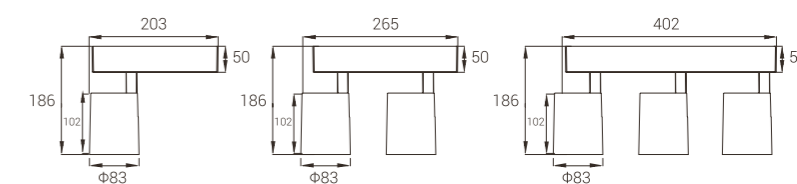

MYLSM2511 / MYLSM2521 / MYLSM2531

Model: MYLSM2511	Model: MYLSM2521	Model: MYLSM2531
Power: 25W	Power: 2X25W	Power: 3X25W
Size(WxLxH): Ø83X102mm	Size(WxLxH): Ø83X102mm	Size(WxLxH): Ø83X102mm
Driver Box: 50X58X190mm	Driver Box: 50X58X252mm	Driver Box: 50X58X420mm