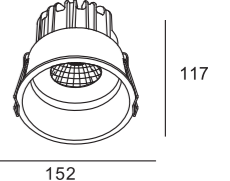

IP54 LED ECO DALI

Optical Angle

Fixture Colour Options

MYL31062

LED Power : 3*5W / 3*7W
 CRI : 93
 Luminous Flux : ≥85Lm/W
 Cut Out Size : 252*88mm
 CCT : 2700K / 3000K / 4000K

IP54 LED ECO DALI

Optical Angle

Fixture Colour Options

MYL31067

LED Power : 15W / 18W
 CRI : 93
 Luminous Flux : ≥85Lm/W
 Cut Out Size : Φ95mm
 CCT : 2700K / 3000K / 4000K

IP54 LED ECO DALI

Optical Angle

Fixture Colour Options

MYL31069

LED Power : 22W / 26W
 CRI : 93
 Luminous Flux : ≥85Lm/W
 Cut Out Size : Φ132mm
 CCT : 2700K / 3000K / 4000K

IP54 LED ECO DALI

Optical Angle

Fixture Colour Options

MYL31234

LED Power : 10W
 CRI : 93
 Luminous Flux : $\geq 85\text{Lm/W}$
 Cut Out Size : $\Phi 83\text{mm}$
 CCT : 2700K / 3000K / 4000K

IP54 LED ECO

Optical Angle