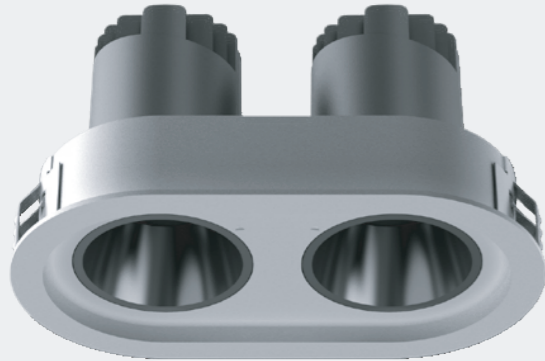

Different Beam Angle Different light effect

Straight light effect

Wall washer light effect

Power
6W

Model: MYLLN0615-Frameless
Power: 6W
Beam angle: 10° / 15°/24° / 38°
Cutout: Ø72mm
Size(WxH): 126X81mm

Adjustable

Circular Hole

Elliptical Hole

Model: MYLLN0616-Frameless
Power: 6W
Beam angle: 10° / 15°/24° / 38°
Cutout: Ø54mm
Size(WxH): Ø85X76mm

Adjustable

Circular Hole

Elliptical Hole

Power
6W

Straight