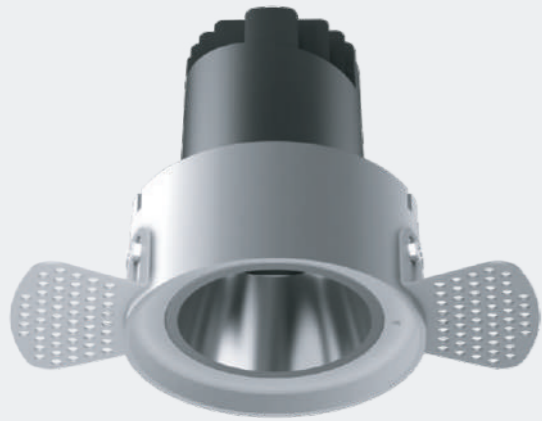

Adjustable

Circular Hole

Elliptical Hole

Model: MYLLN0612-Frameless
Power: 6W
Beam angle: 10° /15° / 24° / 38°
Cutout: Ø52mm
Size(WxLxH): 97X73mm

Anti-glare Function Analysis

Anti-glare angle > 30 degree to protect the eyes

Different Beam Angle Different light effect

Straight light effect

Wall washer light effect

Power
6W

Model: MYLLN0615-Frameless
Power: 6W
Beam angle: 10° / 15°/24° / 38°
Cutout: Ø72mm
Size(WxH): 126X81mm

Adjustable

Circular Hole

Elliptical Hole

Model: MYLLN0616-Frameless
Power: 6W
Beam angle: 10° / 15°/24° / 38°
Cutout: Ø54mm
Size(WxH): Ø85X76mm

Adjustable

Circular Hole

Elliptical Hole

Power
6W

Straight