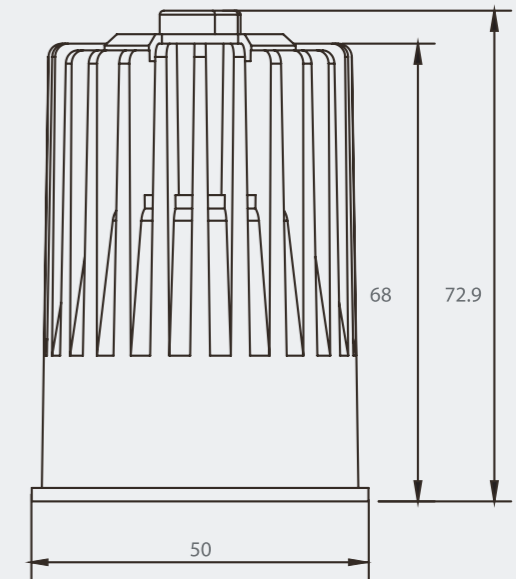

Model: MYLMD5012
Power: 12W
Size(WxLxH): Ø50X82mm