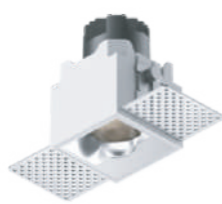

Polarized light