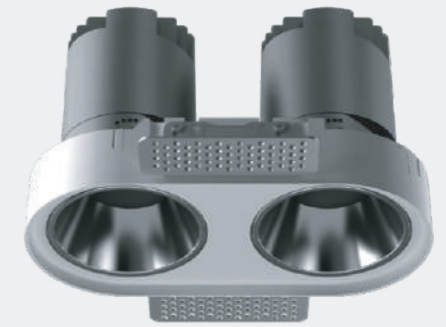

MyLed®

Adjustable

Circular Hole

Elliptical Hole

MYLLN1217-Framed
Anti-glare Hole

Model: MYLLN1217-Framed
Power: 12W
Beam angle: 10°/15°/24°/38°/50°
Cutout: Ø75mm
Size(WxLxH): 86X86X104mm

Ø75mm

Power
12W

MyLed®

Model: MYLLN1221-Framed
Power: 12WX2
Beam angle: 10°/15°/24°/38°/50°
Cutout: 180XØ96mm
Size(WxLxH): 194X104X109mm

Straight

Circular Hole

Elliptical Hole

MYLLN1222-Framed
Anti-glare Hole

Model: MYLLN1223-Frameless
Power: 12WX2
Beam angle: 10°/15°/24°/38°/50°
Cutout: 180XØ96mm
Size(WxLxH): 180X145X109mm

Straight

Circular Hole

Elliptical Hole

MYLLN1224-Frameless
Anti-glare Hole

Power
12W

MyLed®

Model: MYLLN1219-Framed
Power: 12W
Beam angle: 10°/15°/24°/38°/50°
Framed Cutout: 82X82mm
Frameless Cutout: 82X79mm
Size(WxLxH): 89X89X119mm