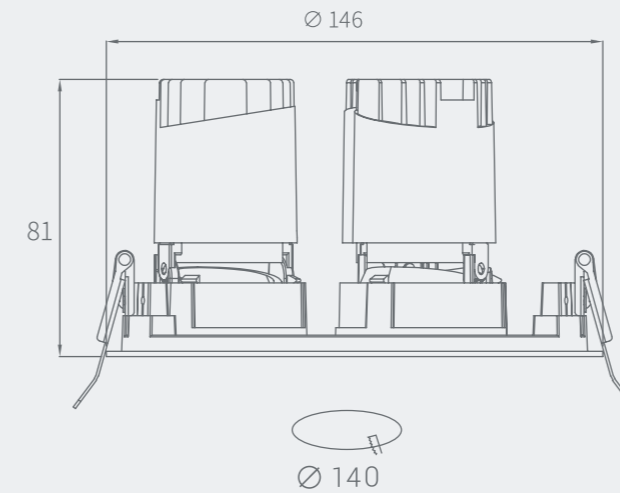

Framed-Triple

NEW Model: MYLLN0635

Power: 6WX3

Cutout: 196X60mm

Size(WxH): 202X68X81mm

Framed-Double Round

NEW Model: MYLLN0623

Power: 6WX2

Cutout: Ø135mm

Size(WxH): Ø139X81mm

Framed-Triple Round

NEW Model: MYLLN0633

Power: 6WX3

Cutout: Ø140mm

Size(WxH): Ø146X81mm

Frameless-Triple Rounds