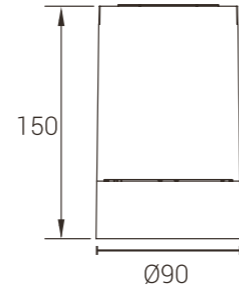

Power
18W

Model: MYLTY-SM1801
Power: 18W
Size(WxLxH): Ø90X150mm