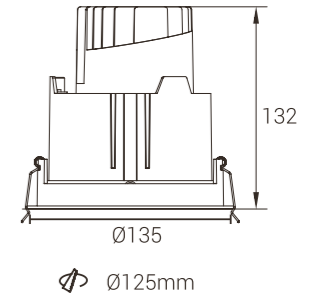

Power
20W

Model:MYLTY-RM2001-Framed
Power: 20W
Cutout: Ø110mm
Size(WxLxH): Ø117X132mm

Straight Light

Polarized light

MyLed®

Model: MYLTY-RM2002-Framed
Power: 20W
Cutout: Ø125mm
Size(WxLxH): Ø135x132mm
Beam angle: 15°/24°/36°