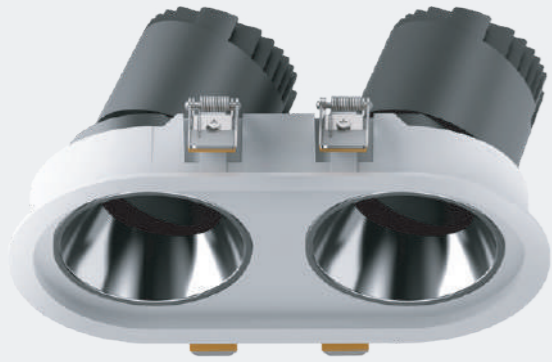

Model: MYLLN3017-Framed
Power: 30W
Beam angle: 10°/15°/24°/38°/55°
Cutout: Ø120mm
Size(WxLxH): 133X133X145mm

Straight

Adjustable

MYLLN3018-Framed
Anti-glare Hole

Power
30W

Model: MYLLN3021-Framed
Power: 30WX2
Beam angle: 10°/15°/24°/38°/55°
Cutout: 279XØ141mm
Size(WxH): 296XØ167X161mm