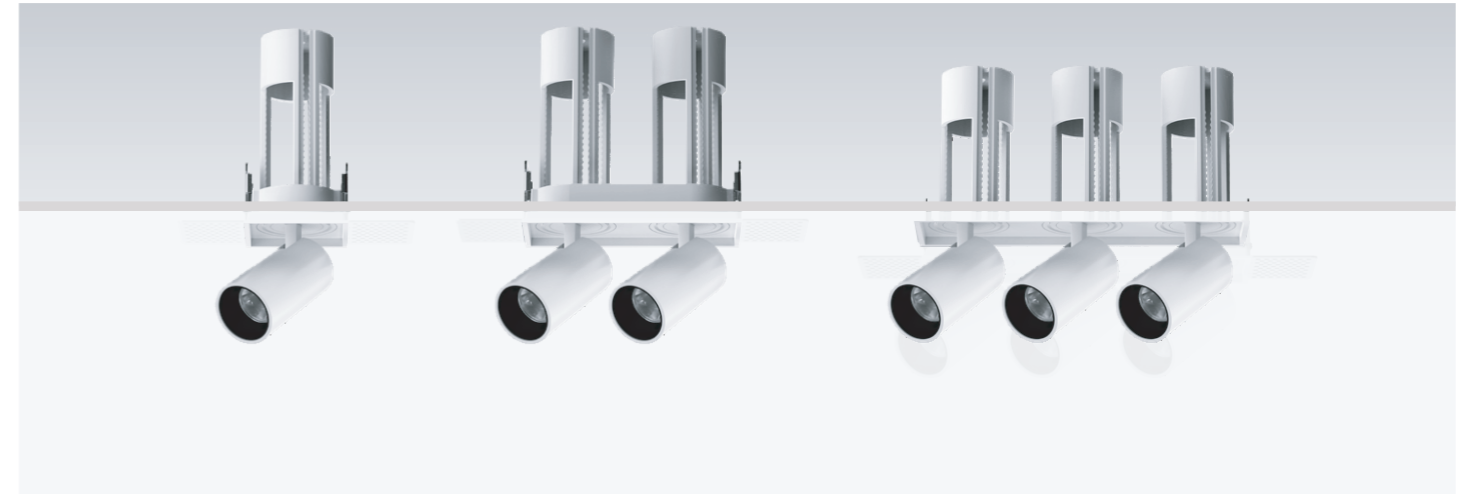

Framed

NEW

- Colour:
- White+White
 - White+Black
 - Black+Gold
 - Black+Black
- Optional:
- Honey comb
 - Soft Lens
 - Square
 - Stripe

MYLLS0627 / MYLLS0327

Model: MYLLS0627	Model: MYLLS0327
Power: 6WX2	Power: 6WX3
Cutout: Ø133mm	Cutout: Ø141mm
Size(WxLxH):Ø38X146X202mm	Size(WxLxH):Ø38X146X202mm