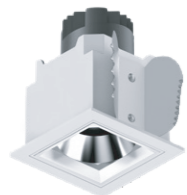

Flood Light

Straight Light

Polarized light

Model: MYLTY-RM0603-Framed
Power: 6W
Cutout: 60X60mm
Size(WxLxH): 70X70X83mm

Model: MYLTY-RM0604-Framed
Power: 6W
Cutout: 82X82mm
Size(WxLxH): 90X90X84mm
Beam angle: 15°/24°/36°