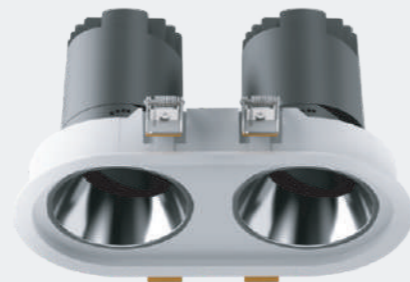

Power
12W

MyLed®

Model: MYLLN1221-Framed
Power: 12WX2
Beam angle: 10°/15°/24°/38°/50°
Cutout: 180XØ96mm
Size(WxLxH): 194X104X109mm

Straight

Circular Hole

Elliptical Hole

MYLLN1222-Framed
Anti-glare Hole

Model: MYLLN1223-Frameless
Power: 12WX2
Beam angle: 10°/15°/24°/38°/50°
Cutout: 180XØ96mm
Size(WxLxH): 180X145X109mm

Straight

Circular Hole

Elliptical Hole

MYLLN1224-Frameless
Anti-glare Hole