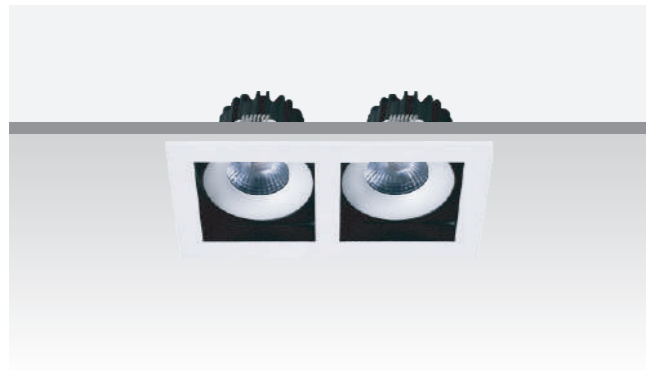

MYL31055

LED Power : 2*10W
CRI : 93
Luminous Flux : ≥85Lm/W
Cut Out Size : 168*88mm
CCT : 2700K / 3000K / 4000K

IP54 LED ECO DALI

Optical Angle

Fixture Colour Options