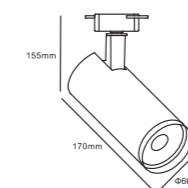

IP20 LED eco

Track Light Series

MYL17001

LED Power : 20W
CRI : 93
Luminous flux : ≥85Lm/W
CCT : 2700K / 3000K / 4000K

IP20 LED eco

Optical Angle

Fixture Colour Options

MYL17002

LED Power : 30W
CRI : 93
Luminous flux : ≥85Lm/W
CCT : 2700K / 3000K / 4000K

IP20 LED eco

Optical Angle

Fixture Colour Options