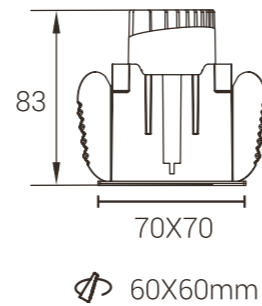

MyLed®

Model: MYLTY-RM0601-Framed
Power: 6W
Cutout: Ø70mm
Size(WxLxH): Ø75X83mm

Model: MYLTY-RM0602-Framed
Power: 6W
Cutout: Ø85mm
Size(WxLxH): Ø93X83mm
Beam angle: 15°/24°/36°

Straight Light

Polarized light

Flood Light

Straight Light

Polarized light

Model: MYLTY-RM0603-Framed
Power: 6W
Cutout: 60X60mm
Size(WxLxH): 70X70X83mm

Model: MYLTY-RM0604-Framed
Power: 6W
Cutout: 82X82mm
Size(WxLxH): 90X90X84mm
Beam angle: 15°/24°/36°

Straight Light

Polarized light

Flood Light

Straight Light

Polarized light

Power
6W

Model: MYLTY-RM0605-Frameless
Power: 6W
Cutout: Ø80mm
Size(WxLxH): Ø65X83mm

Model: MYLTY-RM0606-Frameless
Power: 6W
Cutout: Ø90mm
Size(WxLxH): Ø80X83mm
Beam angle: 15°/24°/36°