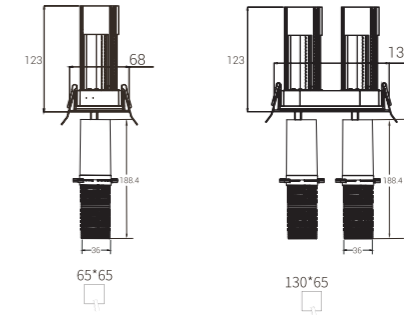

MYLQG0812 / MYLQG0822

Model: MYLQG0812	Model: MYLQG0822
Power: 8W	Power: 2X8W
Cutout: Ø65X65mm	Cutout: Ø130X65mm
Size(WxLxH): Ø50X38X102mm	Size(WxLxH): Ø50X38X107mm

NEW

Colour:

Colour:

MYLQG0813 / MYLQG0814 / MYLQG0815 / MYLQG0816