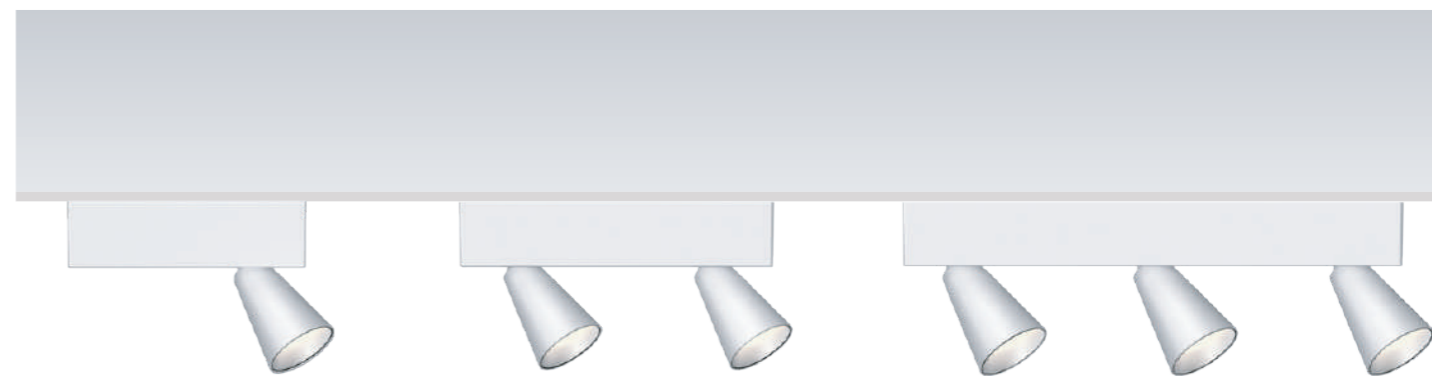

NEW

MYLSM0811 / MYLSM0821 / MYLSM0831

Model: MYLSM0811	Model: MYLSM0821	Model: MYLSM0831
Power: 8W	Power: 2X8W	Power: 3X8W
Size(WxLxH): Ø63X83mm	Size(WxLxH): Ø63X83mm	Size(WxLxH): Ø40X60mm
Driver Box: 50X58X190mm	Driver Box: 50X58X252mm	Driver Box: 50X58X402mm

- Die-cast aluminium lamp body can effectively prevent corrosion and rust, make the lamp body fully heat dissipation, improve heat dissipation efficiency.
- It can be used as IP43 anti-fog and prevent fog and spray from contacting light source. It is suitable for kitchen and toilet.
- Two optical structures: fixed direct/adjustable oblique.
- Equipped with an extremely narrow beam Angle, can be from different angles to accurately illuminate the subject.