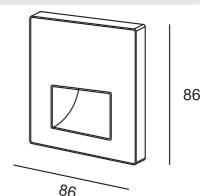

IP44 LED eco DALI 50,000h

Wall Light

MYL 36020-PIR

LED Power : 1.5W
CRI : 80
Luminous Flux : ≥85Lm/W
Cut Out Size : 86*86mm
CCT : 3000K / 4000K

IP44 LED eco DALI 50,000h

Optical Angle

Fixture Colour Options

MYL 36021-PIR

LED Power : 1.5W
CRI : 80
Luminous Flux : ≥85Lm/W
Cut Out Size : 86*86mm
CCT : 3000K / 4000K

IP44 LED eco DALI 50,000h

Optical Angle

Fixture Colour Options

MYL 36022-PIR

LED Power : 1.5W
CRI : 80
Luminous Flux : ≥85Lm/W
Cut Out Size : 86*86mm
CCT : 3000K / 4000K

IP44 LED eco DALI 50,000h

Optical Angle

Fixture Colour Options

MYL 36022

LED Power : 1.5W
CRI : 80
Luminous Flux : ≥85Lm/W
Cut Out Size : 86*86mm
CCT : 3000K / 4000K

IP44 LED eco DALI 50,000h

Optical Angle

Fixture Colour Options