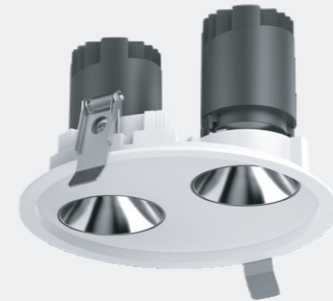

Framed-Triple

NEW Model: MYLLN0635

Power: 6WX3

Cutout: 196X60mm

Size(WxH): 202X68X81mm

Framed-Double Round

NEW Model: MYLLN0623

Power: 6WX2