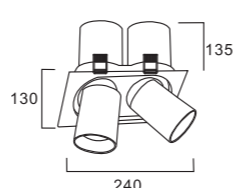

MYL31152

LED Power : 2*12W
CRI : 93
Luminous Flux : ≥85Lm/W
Cut Out Size : 172*90mm
CCT : 2700K / 3000K / 4000K

IP54 LED ECO DALI DIMMER COMPATIBLE

Optical Angle

Fixture Colour Options

MYL31153

LED Power : 25W
CRI : 93
Luminous Flux : ≥85Lm/W
Cut Out Size : Φ120mm
CCT : 2700K / 3000K / 4000K

IP54 LED ECO DALI DIMMER COMPATIBLE

Optical Angle

Fixture Colour Options

MYL31154

LED Power : 25W
CRI : 93
Luminous Flux : ≥85Lm/W
Cut Out Size : 120*120mm
CCT : 2700K / 3000K / 4000K

IP54 LED ECO DALI DIMMER COMPATIBLE

Optical Angle

Fixture Colour Options

MYL31155

LED Power : 2*25W
CRI : 93
Luminous Flux : ≥85Lm/W
Cut Out Size : 230*120mm
CCT : 2700K / 3000K / 4000K

IP54 LED ECO DALI DIMMER COMPATIBLE

Optical Angle

Fixture Colour Options

IP20 LED ECO DALI DIMMER COMPATIBLE

Replaceable Fixture Series