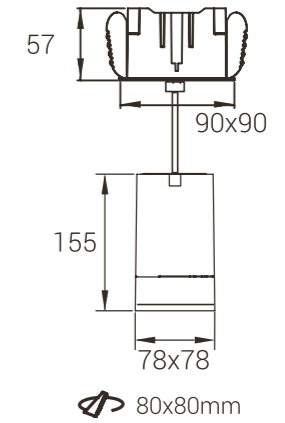

Model: MYLTY-DX1203
Power: 12W
Size(WxLxH): Ø90X150mm

Model: MYLTY-SM1204
Power: 12W
Size(WxLxH): 78X78X150mm

Model: MYLTY-DX1204
Power: 12W
Size(WxLxH): 78X78X150mm

Power
12W

Model: MYLTY-DX1205-Framed
Power: 12W
Cutout: Ø94mm
Size(WxLxH): Ø90X155mm