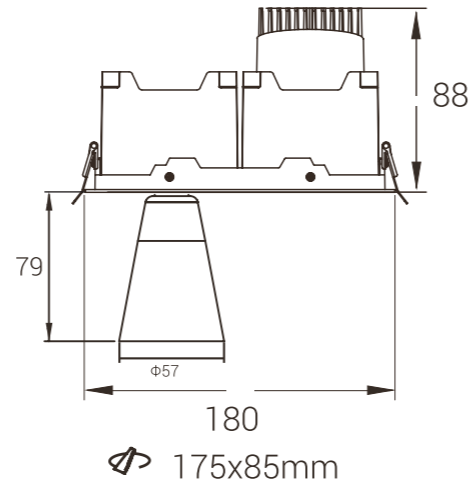

Straight Light

Polarized light

Power
8W/12W

Model: MYLTY-RM081221-Framed
Power: 8W/12W
Cutout: 175X85mm
Size(WxLxH): 180X90X167mm

Model: MYLTY-RM2021-Framed
Power: 20WX2
Cutout: 214X105mm
Size(WxLxH): 220X110X132mm

Straight Light

Polarized light

-----○

-----○

Power
6W

Model:MYLTY-SM0601
Power: 6W
Size(WxLxH): Ø65X135mm

Straight Light

Polarized light