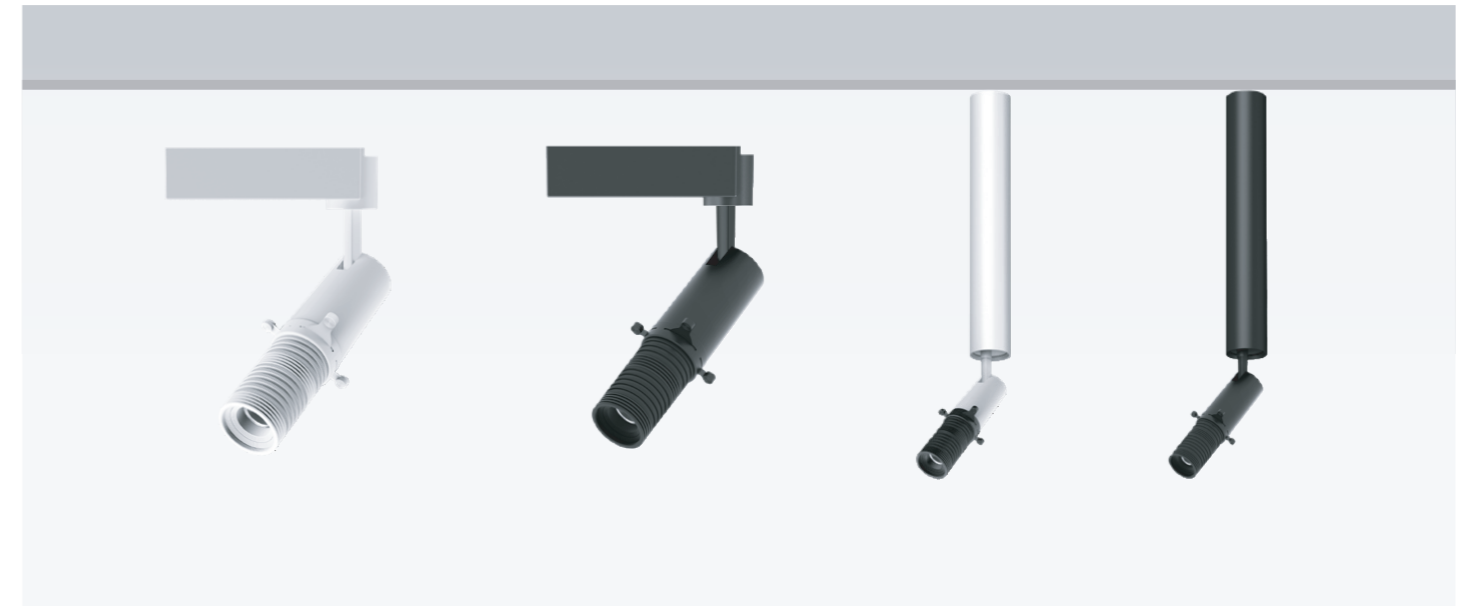

NEW

Colour:

Colour:

MYLQG0813 / MYLQG0814 / MYLQG0815 / MYLQG0816

Model: MYLQG0813	Model: MYLQG0814	Model: MYLQG0815	Model: MYLQG0816
Power: 8W	Power: 8W	Power: 8W	Power: 8W
Cutout: /	Cutout: Ø40mm	Cutout: Ø50mm	Cutout: Ø70mm
Size(DxH): Ø188.6X36mm	Size(DxH): Ø188.6X36mm	Size(DxH): Ø188.6X36mm	Size(DxH): Ø188.6X36mm

MYLQG0817 / MYLQG0818

Model: MYLQG0817	Model: MYLQG0818
Power: 8W	Power: 8W
Size(DxH): Ø188.4X36mm	Size(DxH): Ø188.4X36mm
	Size(DxH): Ø50X320mm