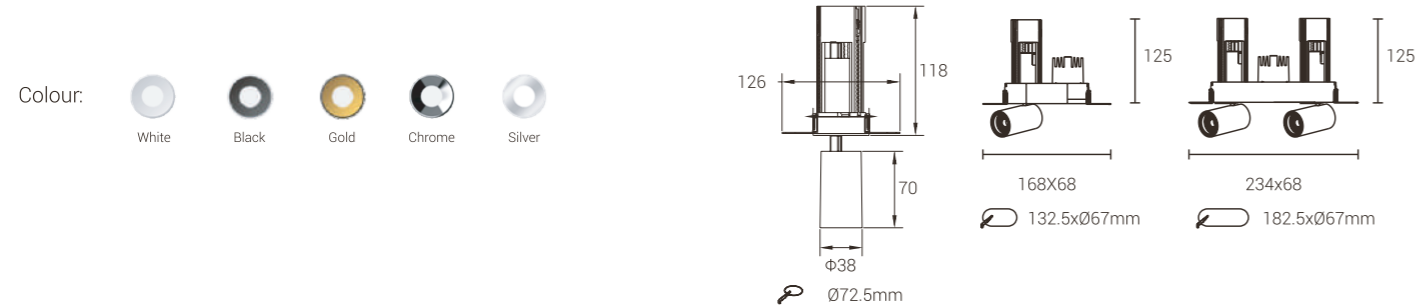

Colour:  White+White  White+Black  Black+Gold  Black+Black

Optional:  Honey comb  Soft Lens  Square  Stripe

MYLLS0603 / MYLLS0623 / MYLLS0633 / MYLLS0641

Model: MYLLS0603	Model: MYLLS0623	Model: MYLLS0633	Model: MYLLS0641
Power: 6W	Power: 2X6W	Power: 3X6W	Power: 4X6W
Cutout: Ø70mm	Cutout: 130XØ68mm	Cutout: 190XØ68mm	Cutout: 140X140mm-R34
Size(WxLxH):Ø80X123mm	Size(WxLxH):130X80X123mm	Size(WxLxH):200X80X123mm	Size(WxLxH):140X140X123mm