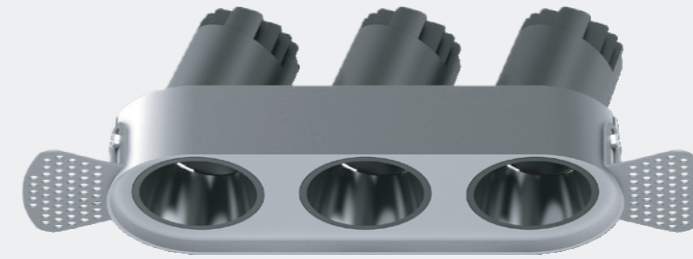

Straight

Model: MYLLN0631-Framed
Power: 6WX3
Beam angle: 10° / 15° / 24° / 38°
Cutout: 190x Ø69mm
Size(WxLxH): 200XØ80X81mm

Model: MYLLN0632-Frameless
Power: 6WX3
Beam angle: 10° / 15° / 24° / 38°
Cutout: 192 X Ø67mm
Size(WxLxH): 246X66X81mm