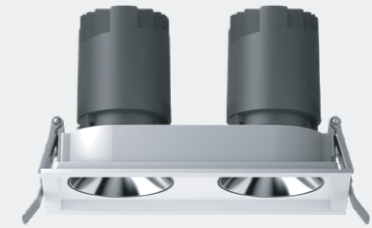

Luminous efficiency

Rotate freely in all directions

Adjust light as needed to maximize the value of light effect

LN LIGHT

Frame Options

The new face frame adapts to various series

Framed-Single

Framed-Double