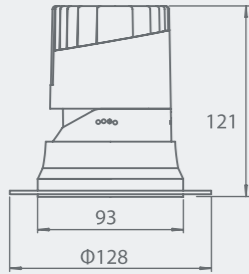

Elliptical Hole

MYLLN2012-Framed
Anti-glare Hole

MyLed®

Model: MYLLN2013-Frameless
Power: 20W
Beam angle: 12°/15°/24°/38°/55°
Cutout: Ø95mm
Size(WxH): 162X118mm

Adjustable

Circular Hole

Elliptical Hole

MYLLN2014-Frameless
Anti-glare Hole

Power
20W

MyLed®

Model: MYLLN2015-Frameless
Power: 20W
Beam angle: 12°/15°/24°/38°/55°
Cutout: Ø95mm
Size(WxLxH): 128X128X121mm

Adjustable

Circular Hole

Elliptical Hole

MYLLN2016-Frameless
Anti-glare Hole

Model: MYLLN2017-Framed
Power: 20W
Beam angle: 12°/15°/24°/38°/55°
Cutout: Ø95mm
Size(WxLxH): 106X106X119mm