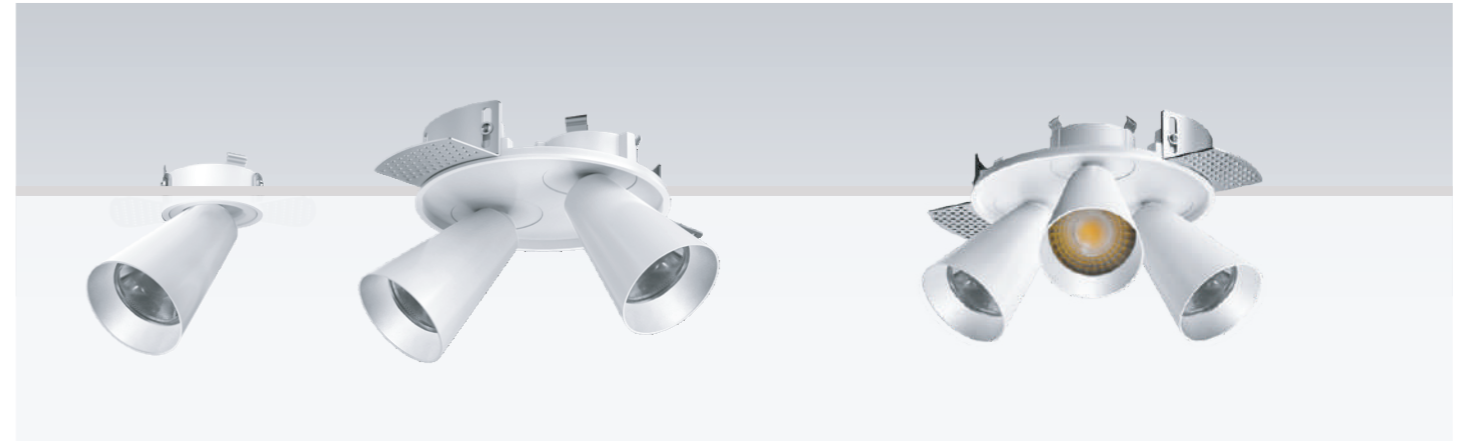

MYLSM-RM0814 / MYLSM-RM0824 / MYLSM-RM0834

Model: MYLSM-RM0814	Model: MYLSM-RM0824	Model: MYLSM-RM0834
Power: 8W	Power: 2X8W	Power: 3X8W
Cutout: Ø59mm	Cutout: Ø135mm	Cutout: Ø144mm
Size(WxLxH): 110X89mm	Size(WxLxH): 194X112mm	Size(WxLxH): 203X112mm