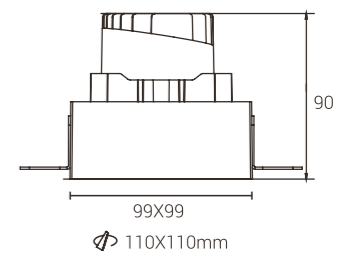

Model: MYLTY-RM1208-Frameless
Power: 12W
Cutout: 110X110mm
Size(WxLxH): 99X99X90mm
Beam angle: 15°/24°/36°

Straight Light