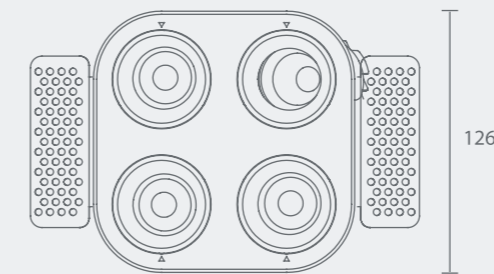

190XØ69mm

Circular Hole

Circular Hole

Elliptical Hole

192XØ67mm

Elliptical Hole

Power
6W

Model: MYLLN0641-Framed
Power: 6WX4
Beam angle: 10° / 15° / 24° / 38°
Cutout: 130X130mm-R34.5
Size(WxLxH): 140X140X81mm

130X130mm-R34.5

Straight

Circular Hole

Elliptical Hole

Model: MYLLN0642-Frameless
Power: 6WX4
Beam angle: 10° / 15° / 24° / 38°
Cutout: Ø132X127 mm-R35
Size(WxLxH): 186X126X81mm

Ø132 x127 mm-R35

Power
12W

Model: MYLLN1211-Framed
Power: 12W
Beam angle: 10° / 15° / 24° / 38°
Cutout: Ø75mm
Size(WxH): Ø86X104mm

Adjustable

Circular Hole

Elliptical Hole

MYLLN1212-Framed
Anti-glare Hole

Model: MYLLN1213-Framed
Power: 12W
Beam angle: 10° / 15° / 24° / 38°
Cutout: Ø77mm
Size(WxH): 127X104mm

Adjustable

Circular Hole

Elliptical Hole