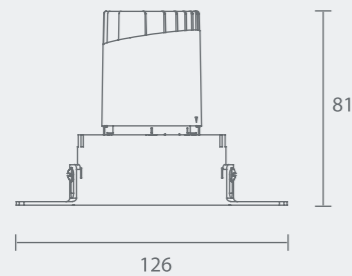

Model: MYLLN0614-Framed
Power: 6W
Beam angle: 10° / 15° / 24° / 38°
Cutout: Ø70mm
Size(WxH): Ø80X81mm

Circular Hole

Elliptical Hole

Circular Hole

Elliptical Hole

Power
6W

Model: MYLLN0611-Framed
Power: 6W
Beam angle: 10° / 15°/24° / 38°
Cutout: Ø50mm
Size(WxLxH): 58X73mm

Adjustable

Circular Hole

Elliptical Hole

Model: MYLLN0612-Frameless
Power: 6W
Beam angle: 10° /15° / 24° / 38°
Cutout: Ø52mm
Size(WxLxH): 97X73mm

Anti-glare Function Analysis

Anti-glare angle > 30 degree to protect the eyes

Different Beam Angle Different light effect

Straight light effect

Wall washer light effect

Power
6W

Model: MYLLN0615-Frameless
Power: 6W
Beam angle: 10° / 15°/24° / 38°
Cutout: Ø72mm
Size(WxH): 126X81mm

Adjustable

Circular Hole

Elliptical Hole

Model: MYLLN0616-Frameless
Power: 6W
Beam angle: 10° / 15°/24° / 38°
Cutout: Ø54mm
Size(WxH): Ø85X76mm

Adjustable

Circular Hole

Elliptical Hole

Power
6W

Straight