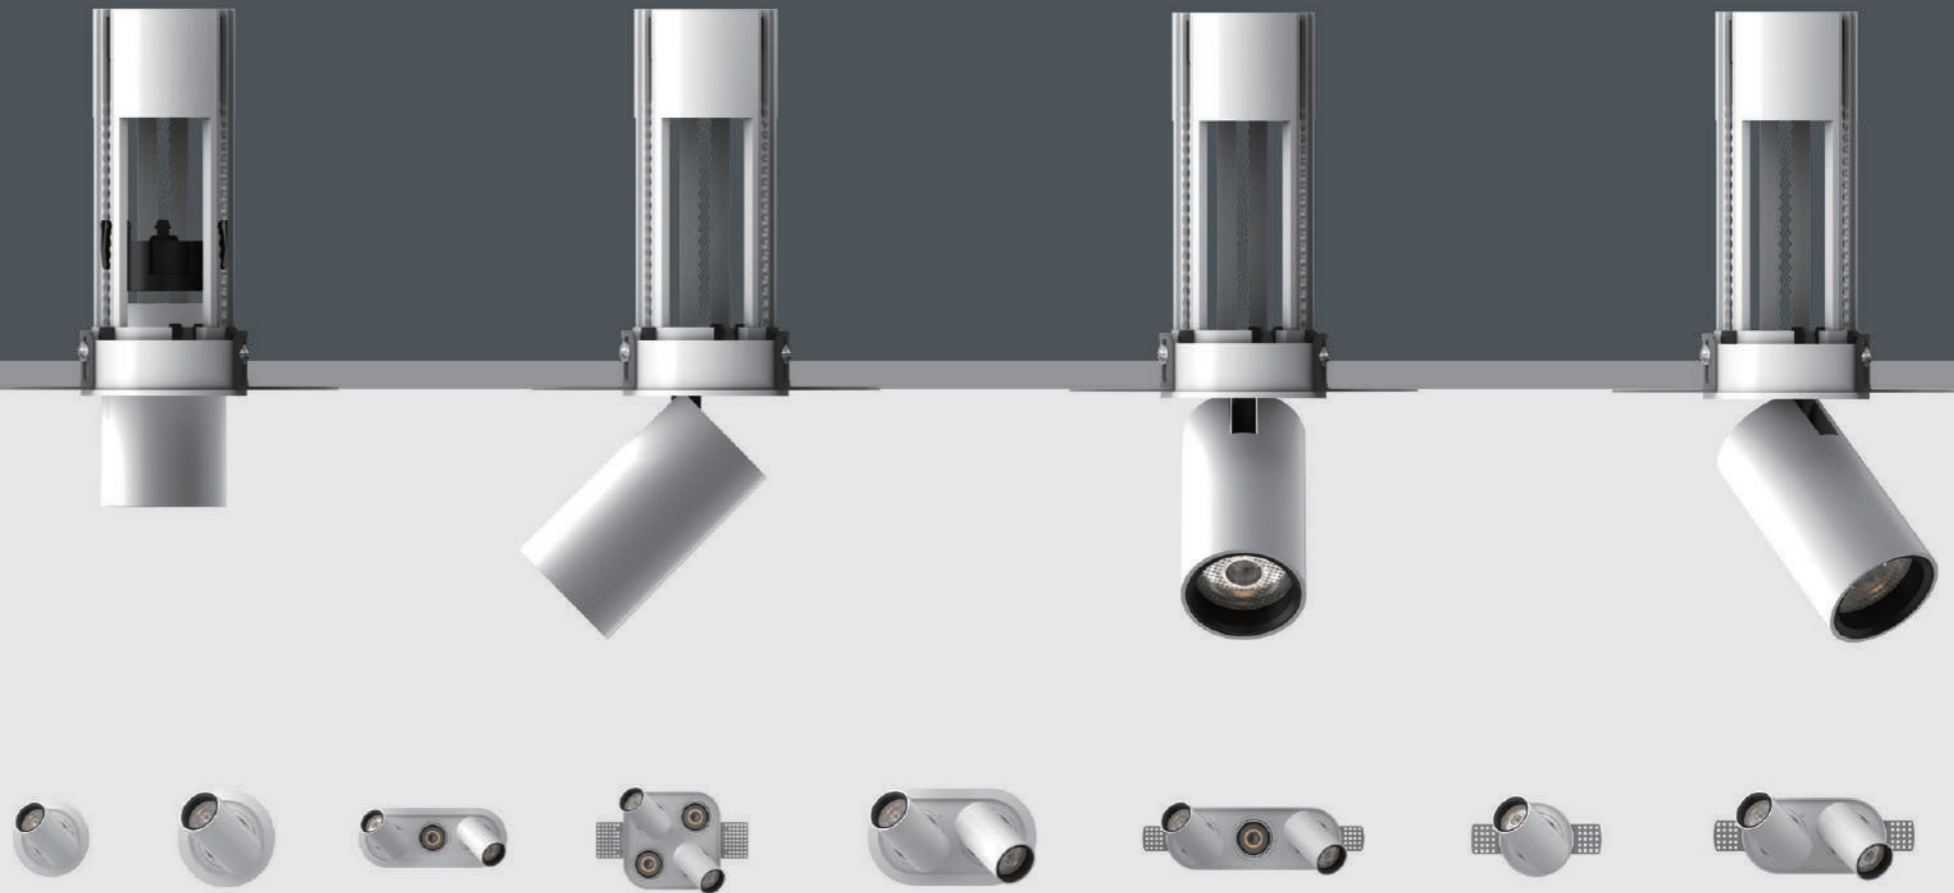

Fringe Filter

The stretching stripe spot can be stretched horizontally or linearly according to the direction, and the function is to stretch the circular spot into elliptical spot. It can concentrate the spot in one direction, illuminate the widest possible area in that direction, and reduce the waste of light in other directions (mainly in the direction of ellipse short axis).

White + White

White + Black

Black + Gold

Black + Black

LS Series

Adjustable Recessed Spot

Adjust freely: horizontal 355°+vertical 90°
Multiple frame available, single/double/triple/tetrad, framed/frameless installation suitable for multifarious space.

LK Series

REMOVE

REPLACE

COMBINATION

Combination, more than one

Family mold design, improve the versatility of the lamp module, achieve a multi-purpose lamp; Can be combined with Linan series, light efficiency, flexible one without leakage.

Split structure

1 The stretching lamp holder contains a height adjusting fixing chute. The lamp body can be fixed in the middle without slipping.

2 Rotating clasp with positioning groove for fixing rotation angle to make lamp adjust more accurately.