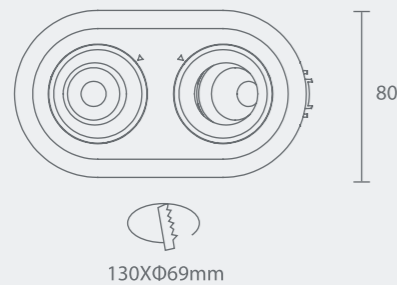

Adjustable

Circular Hole

Elliptical Hole

Model: MYLLN0612-Frameless
Power: 6W
Beam angle: 10° /15° / 24° / 38°
Cutout: Ø52mm
Size(WxLxH): 97X73mm

Anti-glare Function Analysis

Anti-glare angle > 30 degree to protect the eyes

Different Beam Angle Different light effect

Straight light effect

Wall washer light effect

Power
6W

Model: MYLLN0615-Frameless
Power: 6W
Beam angle: 10° / 15°/24° / 38°
Cutout: Ø72mm
Size(WxH): 126X81mm

Adjustable

Circular Hole

Elliptical Hole

Model: MYLLN0616-Frameless
Power: 6W
Beam angle: 10° / 15°/24° / 38°
Cutout: Ø54mm
Size(WxH): Ø85X76mm

Adjustable

Circular Hole

Elliptical Hole

Power
6W

Straight

Model: MYLLN0621-Framed
Power: 6WX2
Beam angle: 10° / 15° / 24° / 38°
Cutout: 130XØ69mm
Size(WxLxH): 140XØ80X81mm

Straight

Model: MYLLN0622-Frameless
Power: 6WX2
Beam angle: 10° / 15° / 24° / 38°
Cutout: 132XØ67mm
Size(WxLxH): 168X68X81mm