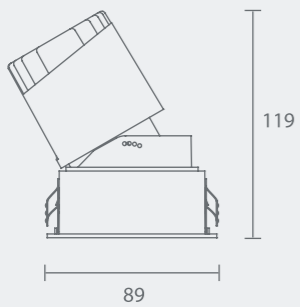

MyLed®

Model: MYLLN1221-Framed
Power: 12WX2
Beam angle: 10°/15°/24°/38°/50°
Cutout: 180XØ96mm
Size(WxLxH): 194X104X109mm

Straight

Circular Hole

Elliptical Hole

MYLLN1222-Framed
Anti-glare Hole

Model: MYLLN1223-Frameless
Power: 12WX2
Beam angle: 10°/15°/24°/38°/50°
Cutout: 180XØ96mm
Size(WxLxH): 180X145X109mm

Straight

Circular Hole

Elliptical Hole

MYLLN1224-Frameless
Anti-glare Hole

Power
12W

MyLed®

Model: MYLLN1219-Framed
Power: 12W
Beam angle: 10°/15°/24°/38°/50°
Framed Cutout: 82X82mm
Frameless Cutout: 82X79mm
Size(WxLxH): 89X89X119mm

Adjustable

Frameless-Adjustable

Framed-Square Hole

Frameless-Square Hole

Model: MYLLN1225-Framed
Power: 12WX2
Beam angle: 10°/15°/24°/38°/50°
Framed Cutout: 164X82.5mm
Frameless Cutout: 153X84.5mm
Size(WxLxH): 164X89X115mm