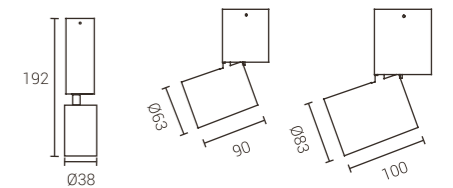

MYLLS-SM0601 / MYLLS-SM1201 / MYLLS-SM2501

Model: MYLLS-SM0607	Model: MYLLS-SM1201	Model: MYLLS-SM2501
Power: 6W	Power: 12W	Power: 25W
Install: Surface Mounted	Install: Surface Mounted	Install: Surface Mounted
Size(WxLxH): Ø38X192mm	Size(WxLxH): Ø63X90mm	Size(WxLxH): Ø83X100mm