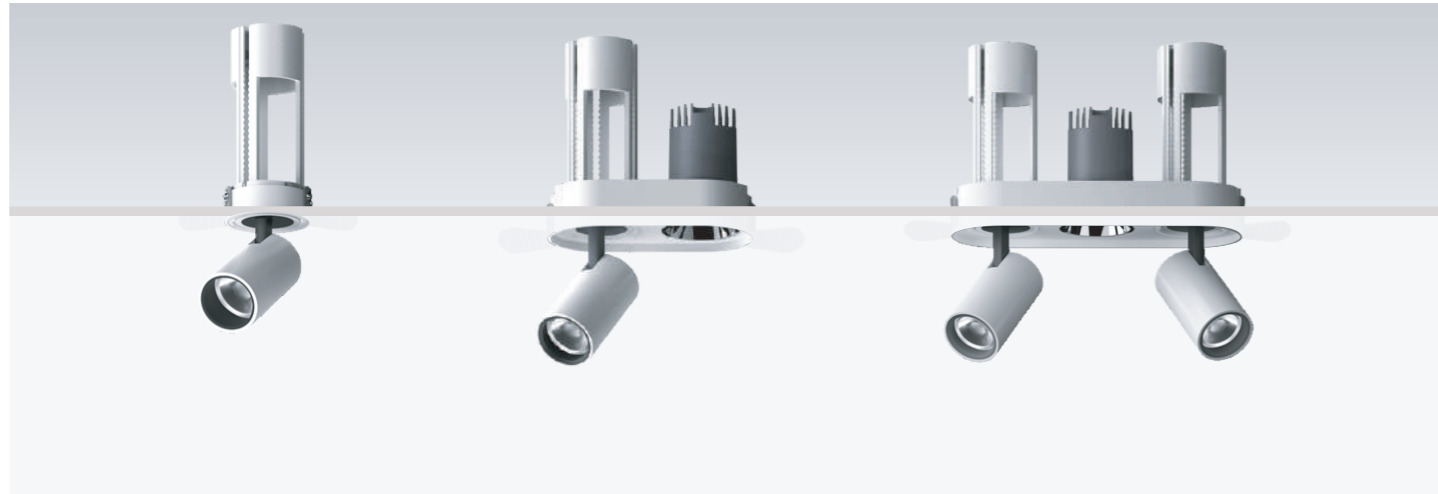

Colour:  White+White  White+Black  Black+Gold  Black+Black

Optional:  Honey comb  Soft Lens  Square  Stripe

MYLLS0603 / MYLLS0623 / MYLLS0633 / MYLLS0641

Model: MYLLS0603	Model: MYLLS0623	Model: MYLLS0633	Model: MYLLS0641
Power: 6W	Power: 2X6W	Power: 3X6W	Power: 4X6W
Cutout: Ø70mm	Cutout: 130XØ68mm	Cutout: 190XØ68mm	Cutout: 140X140mm-R34
Size(WxLxH):Ø80X123mm	Size(WxLxH):130X80X123mm	Size(WxLxH):200X80X123mm	Size(WxLxH):140X140X123mm