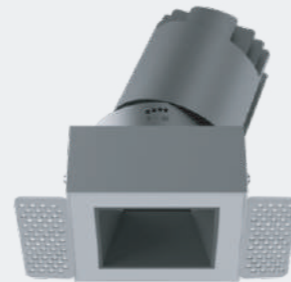

Frameless-Square Hole