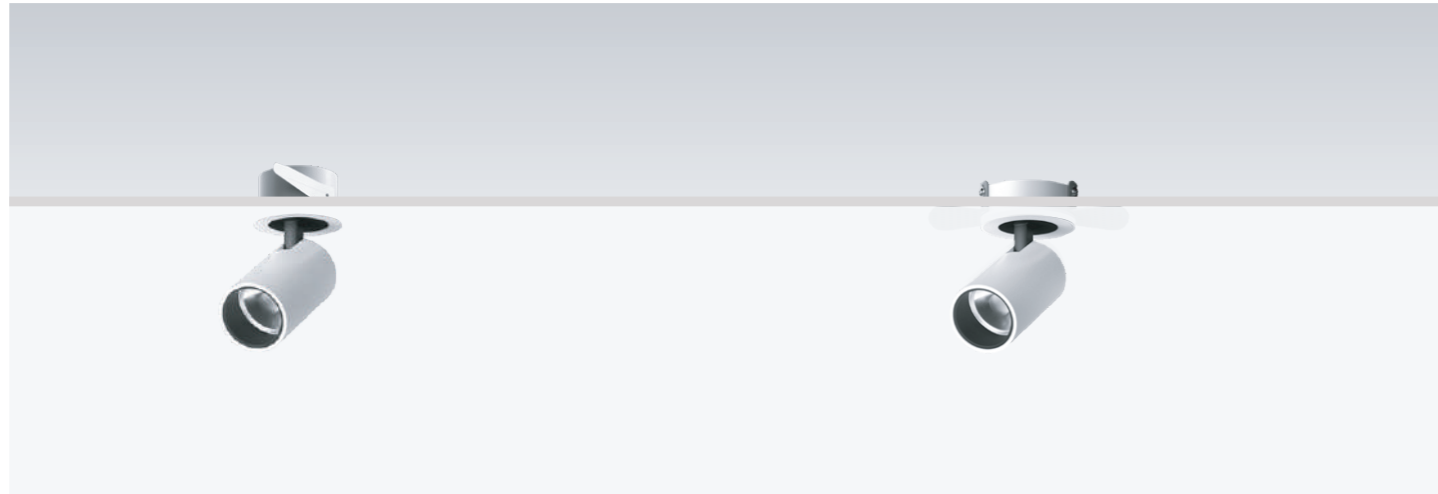

- Colour:
- White+White
 - White+Black
 - Black+Gold
 - Black+Black
- Optional:
- Honey comb
 - Soft Lens
 - Square
 - Stripe

MYLLS-SM0601 / MYLLS-SM1201 / MYLLS-SM2501

Model: MYLLS-SM0607	Model: MYLLS-SM1201	Model: MYLLS-SM2501
Power: 6W	Power: 12W	Power: 25W
Install: Surface Mounted	Install: Surface Mounted	Install: Surface Mounted
Size(WxLxH): Ø38X192mm	Size(WxLxH): Ø63X90mm	Size(WxLxH): Ø83X100mm