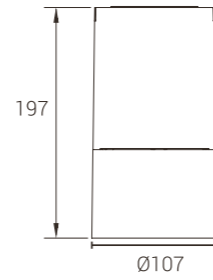

Straight Light