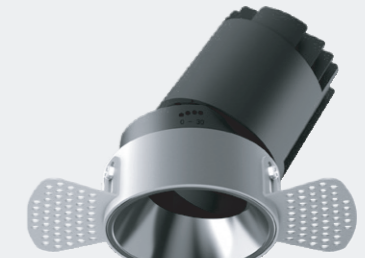

Adjustable

Circular Hole

Elliptical Hole

MYLLN1212-Framed
Anti-glare Hole

Model: MYLLN1213-Framed
Power: 12W
Beam angle: 10° / 15° / 24° / 38°
Cutout: Ø77mm
Size(WxH): 127X104mm

Adjustable

Circular Hole

Elliptical Hole