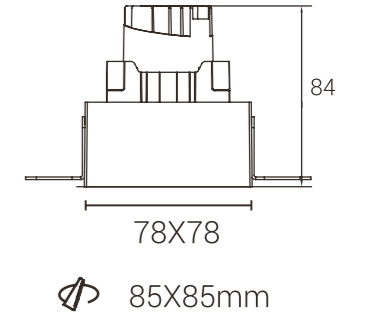

Straight Light

Polarized light

Flood Light

Straight Light

Polarized light

Power
6W

Model: MYLTY-RM0605-Frameless
Power: 6W
Cutout: Ø80mm
Size(WxLxH): Ø65X83mm

Model: MYLTY-RM0606-Frameless
Power: 6W
Cutout: Ø90mm
Size(WxLxH): Ø80X83mm
Beam angle: 15°/24°/36°

Straight Light

Polarized light

Flood Light

Straight Light

Polarized light

Model: MYLTY-RM0607-Frameless
Power: 6W
Cutout: Ø60X75mm
Size(WxLxH): Ø58X58X83mm

Model: MYLTY-RM0608-Frameless
Power: 6W
Cutout: 85X85mm
Size(WxLxH): 78X78X84mm
Beam angle: 15°/24°/36°