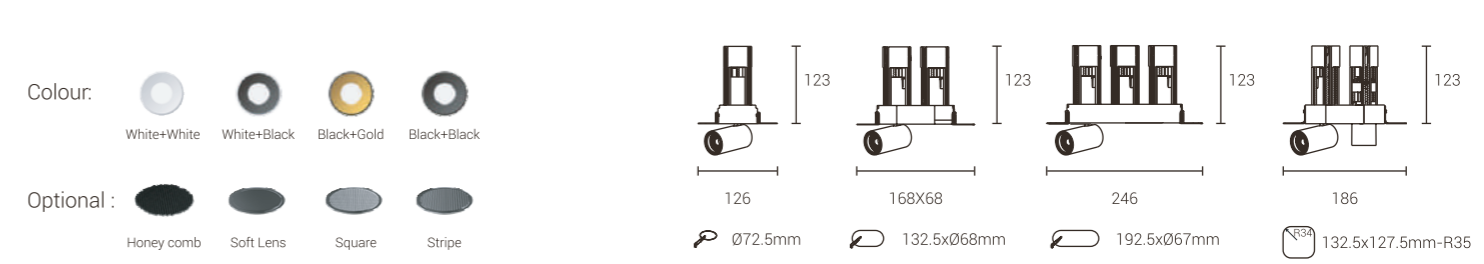

MYLLS0604 / MYLLS0624 / MYLLS0634 / MYLLS0642

Model: MYLLS0604	Model: MYLLS0624	Model: MYLLS0634	Model: MYLLS0642
Power: 6W	Power: 2X6W	Power: 3X6W	Power: 4X6W
Cutout: Ø72.5mm	Cutout: 132.5XØ67mm	Cutout: 192.5XØ67mm	Cutout: 132.5X127.5mm-R35
Size(WxLxH):Ø126X123mm	Size(WxLxH):186X66X123mm	Size(WxLxH):246X66X123mm	Size(WxLxH):186X126X123mm