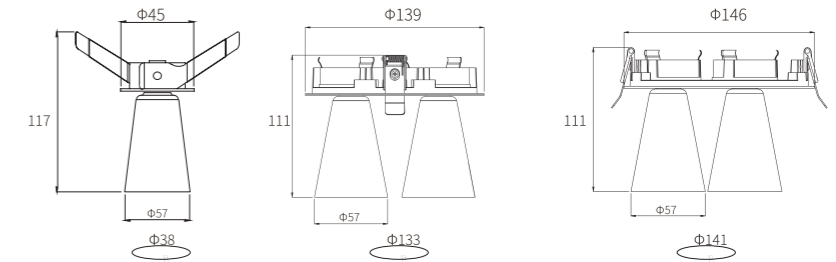

MYLSM-RM0812 / MYLSM-RM0822 / MYLSM-RM0832

Model: MYLSM-RM0812	Model: MYLSM-RM0822	Model: MYLSM-RM0832
Power: 8W	Power: 2X8W	Power: 3X8W
Cutout: Ø38mm	Cutout: Ø133mm	Cutout: Ø141mm
Size(WxLxH): Ø45X117mm	Size(WxLxH): Ø139X111mm	Size(WxLxH): Ø146X111mm