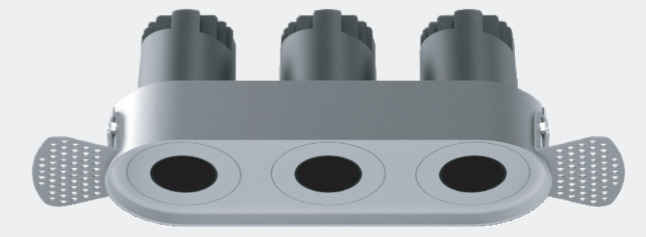

Power
6W

Straight

Straight

Model: MYLLN0631-Framed
Power: 6WX3
Beam angle: 10° / 15° / 24° / 38°
Cutout: 190x Ø69mm
Size(WxLxH): 200XØ80X81mm

Model: MYLLN0632-Frameless
Power: 6WX3
Beam angle: 10° / 15° / 24° / 38°
Cutout: 192 X Ø67mm
Size(WxLxH): 246X66X81mm

190XØ69mm

Circular Hole

Circular Hole

Elliptical Hole

192XØ67mm

Elliptical Hole

Power
6W

Model: MYLLN0641-Framed
Power: 6WX4
Beam angle: 10° / 15° / 24° / 38°
Cutout: 130X130mm-R34.5
Size(WxLxH): 140X140X81mm