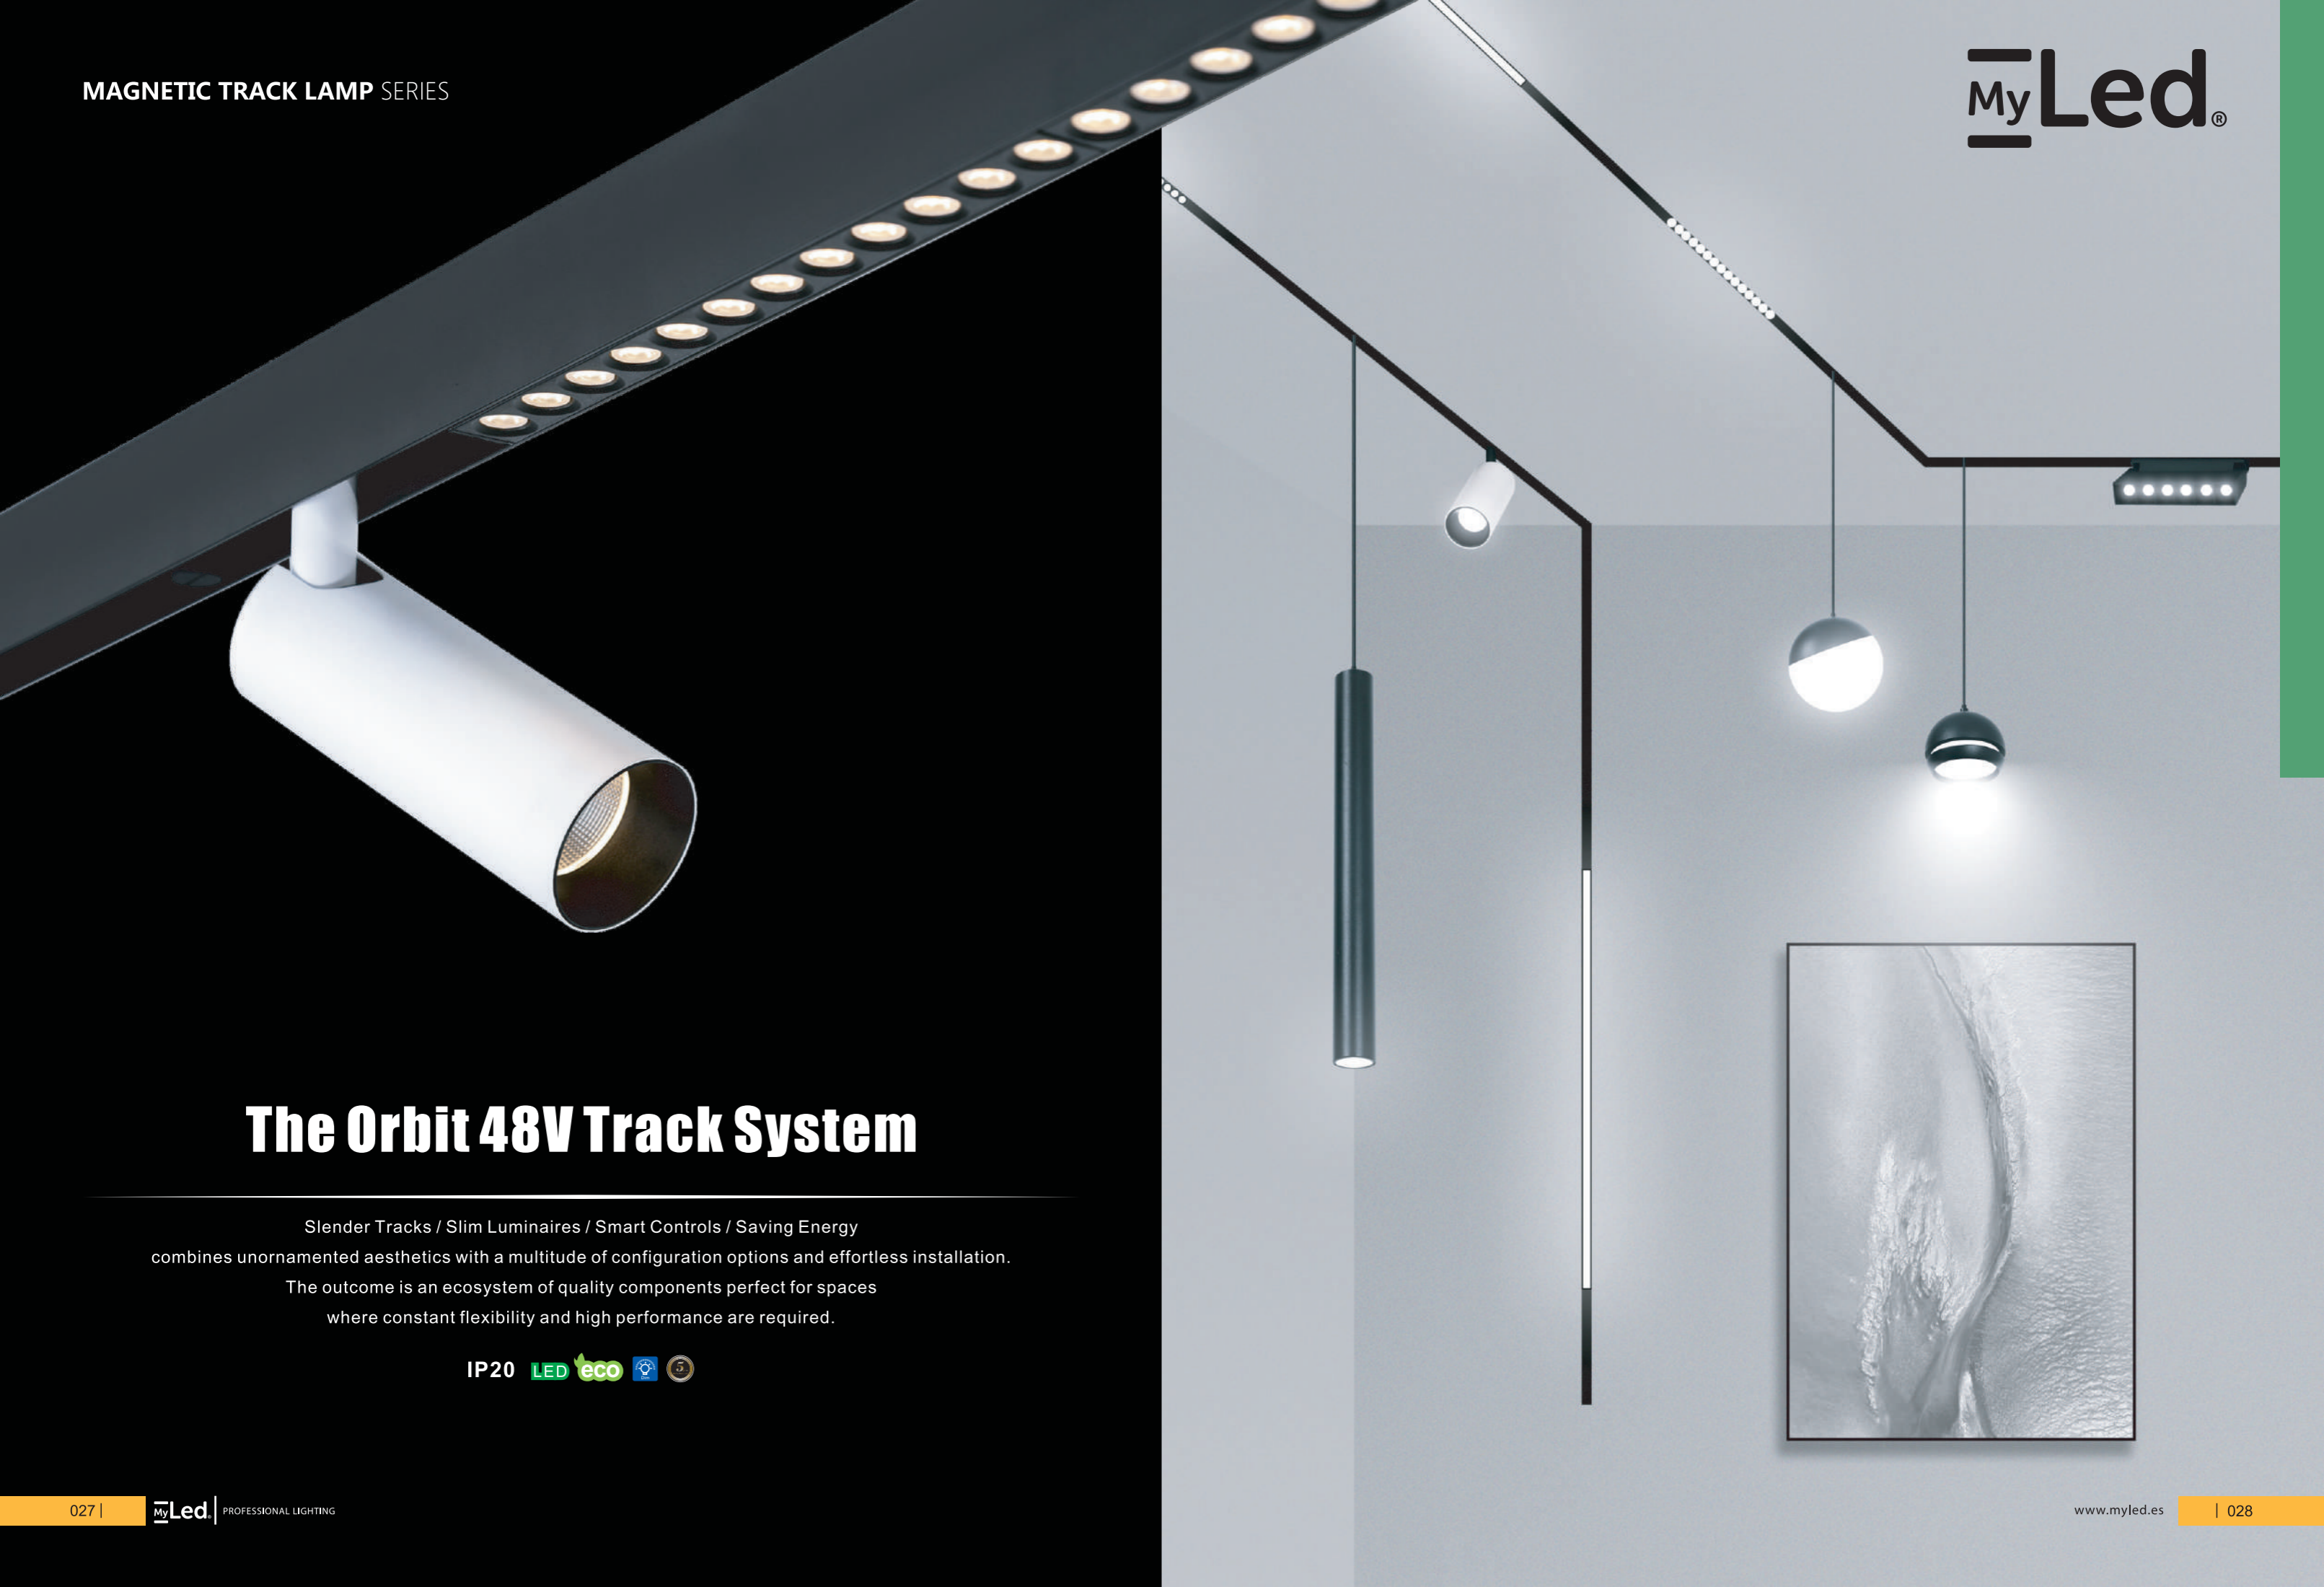

MYL17020

LED POWER : 10W / 20W / 30W
 CRI : 93
 Luminous flux : ≥85Lm/W
 CCT : 2700K / 3000K / 4000K

IP20 LED eco

Optical Angle

Fixture Colour Options

The Orbit 48V Track System

Slender Tracks / Slim Luminaires / Smart Controls / Saving Energy
combines unornamented aesthetics with a multitude of configuration options and effortless installation.