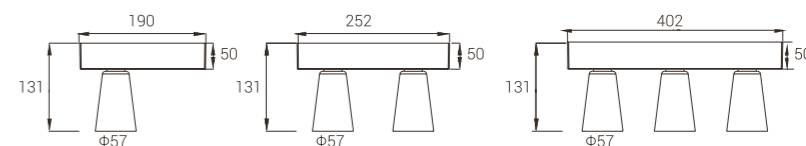

NEW

MYLSM0811 / MYLSM0821 / MYLSM0831

Model: MYLSM0811	Model: MYLSM0821	Model: MYLSM0831
Power: 8W	Power: 2X8W	Power: 3X8W
Size(WxLxH): Ø63X83mm	Size(WxLxH): Ø63X83mm	Size(WxLxH): Ø40X60mm
Driver Box: 50X58X190mm	Driver Box: 50X58X252mm	Driver Box: 50X58X402mm