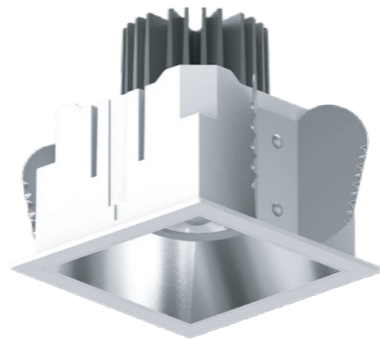

Model: MYLTY-RM1803-Framed
Power: 18W
Cutout: 80X80mm
Size(WxLxH): 90X90X89.6mm