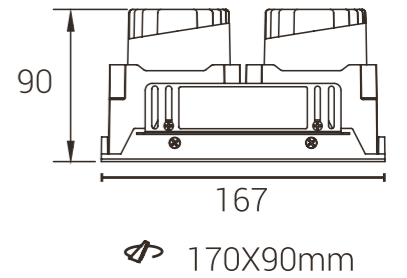

Straight Light

Polarized light

Model: MYLTY-RM0622-Frameless
Power: 6WX2
Cutout: 130X70mm
Size(WxLxH): 125X63X83mm

Straight Light

Polarized light

Model: MYLTY-RM1222-Frameless
Power: 12WX2
Cutout: 170X90mm
Size(WxLxH): 167X83X90mm