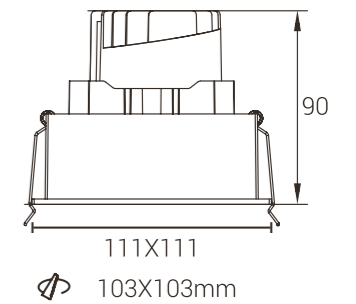

Power
12W

Model: MYLTY-RM1201-Framed
Power: 12W
Cutout: Ø94mm
Size(WxLxH): Ø100X89.5mm

Model: MYLTY-RM1202-Framed
Power: 12W
Cutout: Ø108mm
Size(WxLxH): Ø118X90mm
Beam angle: 15°/24°/36°

Model: MYLTY-RM1203-Framed
Power: 12W
Cutout: 80X80mm
Size(WxLxH): 90X90X90mm

Model: MYLTY-RM1204-Framed
Power: 12W
Cutout: 103X103mm
Size(WxLxH): 111X111X90mm
Beam angle: 15°/24°/36°