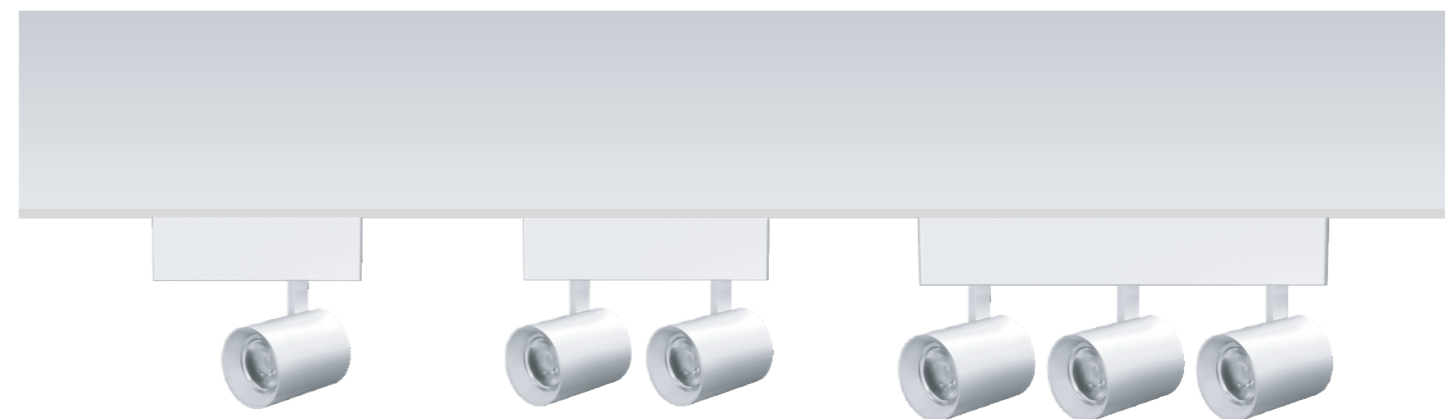

MYLSM2511 / MYLSM2521 / MYLSM2531

Model: MYLSM2511	Model: MYLSM2521	Model: MYLSM2531
Power: 25W	Power: 2X25W	Power: 3X25W
Size(WxLxH): Ø83X102mm	Size(WxLxH): Ø83X102mm	Size(WxLxH): Ø83X102mm
Driver Box: 50X58X190mm	Driver Box: 50X58X252mm	Driver Box: 50X58X420mm