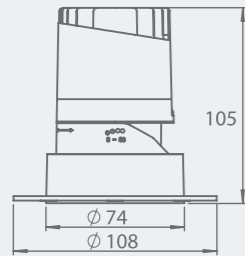

NEW Model: MYLLN1215-Frameless
Power: 12W
Beam angle: 10° / 15° / 24° / 38°
Cutout: Ø75mm
Size(WxH): Ø108X105mm