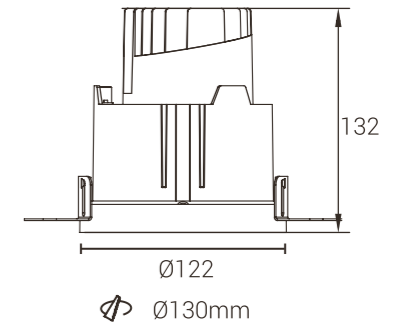

Straight Light

Polarized light

Power
20W

Model:MYLTY-RM2005-Frameless
Power: 20W
Cutout: Ø125mm
Size(WxLxH): Ø107X132mm

Straight Light

Polarized light

Model: MYLTY-RM2006-Frameless
Power: 20W
Cutout: Ø130mm
Size(WxLxH): Ø122x132mm
Beam angle: 15°/24°/36°