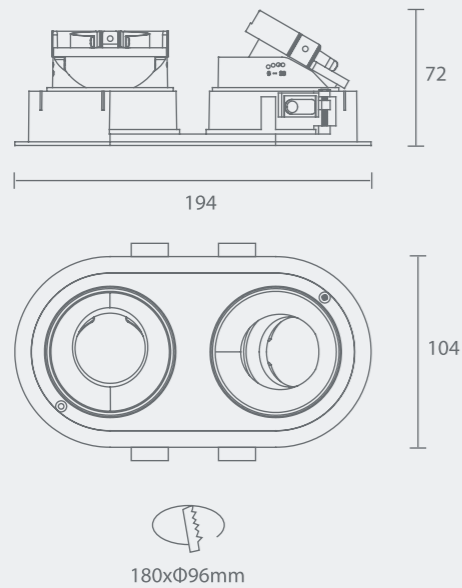

Power
MR16

Model: MYL32291-Framed
Power: 8WX2/12WX2
Cutout: 180XØ96mm
Size(WxLxH): Ø194X104X72mm

Model: MYL32293-Framed
Power: 8WX2/12WX2
Cutout: 180xØ96mm
Size(WxLxH): 182X145X72mm