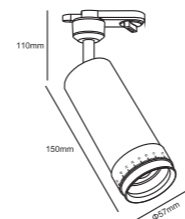

MYL17010

LED POWER : 10W / 15W
CRI : 93
Luminous flux : ≥85Lm/W
CCT : 2700K / 3000K / 4000K

IP20 LED eco

Optical Angle

Fixture Colour Options

MYL17011

LED POWER : 20W / 25W
CRI : 93
Luminous flux : ≥85Lm/W
CCT : 2700K / 3000K / 4000K

IP20 LED eco

Optical Angle

Fixture Colour Options

MYL17012

LED POWER : 30W / 35W
CRI : 93
Luminous flux : ≥85Lm/W
CCT : 2700K / 3000K / 4000K

IP20 LED eco

Optical Angle

Fixture Colour Options

MYL17020

LED POWER : 10W / 20W / 30W
CRI : 93
Luminous flux : ≥85Lm/W
CCT : 2700K / 3000K / 4000K

IP20 LED eco

Optical Angle

Fixture Colour Options