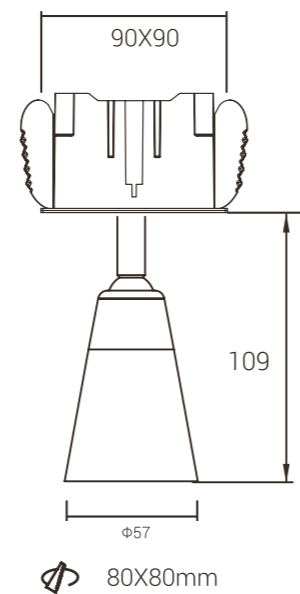

Ø80X95mm

Model: MYLTY-RM0804-Frameless
Power: 8W
Cutout: 80X95mm
Size(WxLxH): 78X78X79mm

Power
8W

Model: MYLTY-RM0805-Framed
Power: 8W
Cutout: Ø94mm
Size(WxLxH): Ø100X109mm

Model: MYLTY-RM0806-Frameless
Power: 8W
Cutout: Ø105mm
Size(WxLxH): Ø89.7X109mm