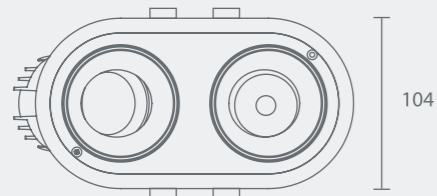

Power
12W

MyLed®

Model: MYLLN1221-Framed
Power: 12WX2
Beam angle: 10°/15°/24°/38°/50°
Cutout: 180XØ96mm
Size(WxLxH): 194X104X109mm

Straight

Circular Hole

Elliptical Hole

MYLLN1222-Framed
Anti-glare Hole

Model: MYLLN1223-Frameless
Power: 12WX2
Beam angle: 10°/15°/24°/38°/50°
Cutout: 180XØ96mm
Size(WxLxH): 180X145X109mm

Straight

Circular Hole

Elliptical Hole

MYLLN1224-Frameless
Anti-glare Hole