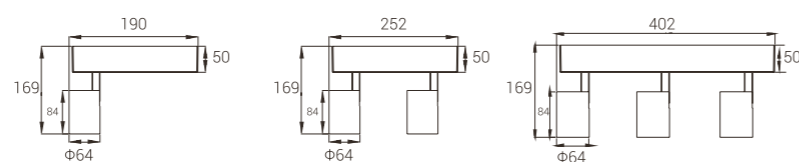

MYLSM1211 / MYLSM1221 / MYLSM1231

Model: MYLSM1211	Model: MYLSM1221	Model: MYLSM1231
Power: 12W	Power: 2X12W	Power: 3X12W
Size(WxLxH): Ø63X83mm	Size(WxLxH): Ø63X83mm	Size(WxLxH): Ø63X83mm
Driver Box: 50X58X190mm	Driver Box: 50X58X252mm	Driver Box: 50X58X420mm