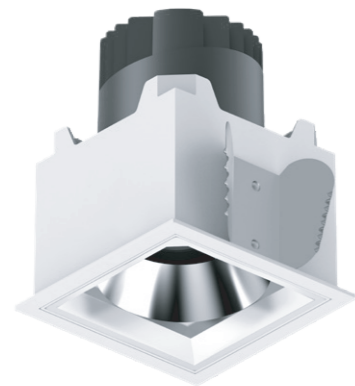

Model: MYLTY-RM2003-Framed
Power: 20W
Cutout: 100X100mm
Size(WxLxH): 110X110X132mm