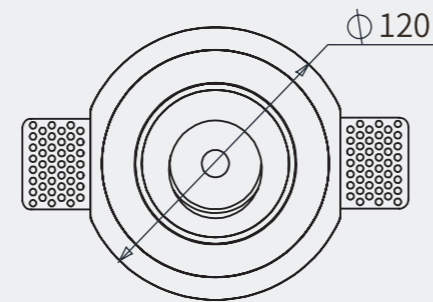

NEW Model: MYLMK1214-Gypsum

Power: 12W

Cutout: Ø122mm

Size(WxH): Ø170X119mm

Beam angle: 8°/15°/24°/36°/55°