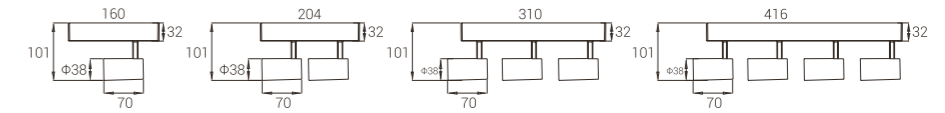

1. Colour:
2. White
   - Black
   - Gold
   - Chrome
3. Silver