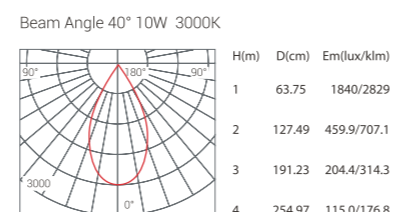

Photometric