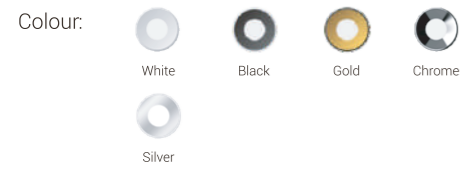

MYLQG0811 / MYLQG0821

Model: MYLQG0811	Model: MYLQG0821
Power: 8W	Power: 2X8W
Size(WxLxH): Ø38X69mm	Size(WxLxH): Ø38X69mm
Driver Box: 32X38X160mm	Driver Box: 32X38X204mm