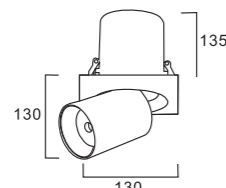

MYL31152

LED Power : 2*12W
CRI : 93
Luminous Flux : ≥85Lm/W
Cut Out Size : 172*90mm
CCT : 2700K / 3000K / 4000K

IP54 LED ECO DALI DIMMER COMPATIBLE

Optical Angle

Fixture Colour Options

MYL31153

LED Power : 25W
CRI : 93
Luminous Flux : ≥85Lm/W
Cut Out Size : Φ120mm
CCT : 2700K / 3000K / 4000K

IP54 LED ECO DALI DIMMER COMPATIBLE

Optical Angle

Fixture Colour Options

MYL31154

LED Power : 25W
CRI : 93
Luminous Flux : ≥85Lm/W
Cut Out Size : 120*120mm
CCT : 2700K / 3000K / 4000K

IP54 LED ECO DALI DIMMER COMPATIBLE

Optical Angle

Fixture Colour Options

MYL31155

LED Power : 2*25W
CRI : 93
Luminous Flux : ≥85Lm/W
Cut Out Size : 230*120mm
CCT : 2700K / 3000K / 4000K

IP54 LED ECO DALI DIMMER COMPATIBLE

Optical Angle

Fixture Colour Options

IP20 LED ECO DALI DIMMER COMPATIBLE

Replaceable Fixture Series