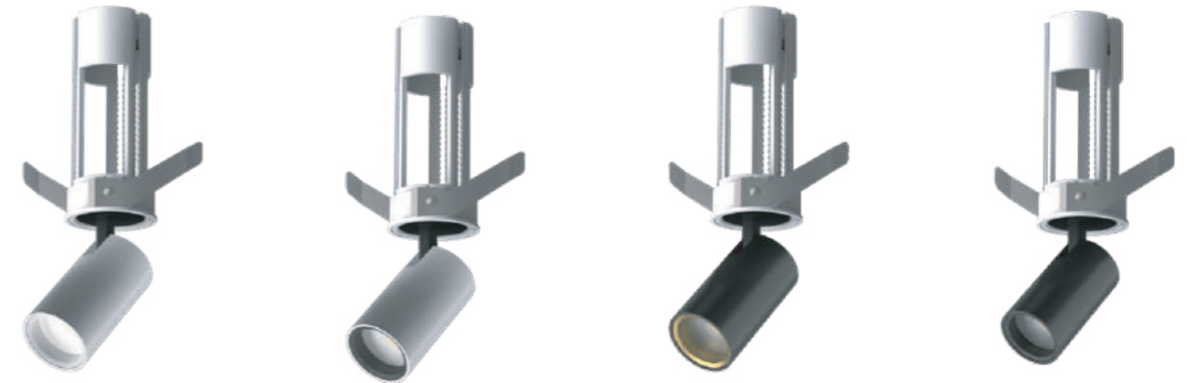

LIGHT-EFFECT ACCESSORIES

Honey Comb

Excessive soft edge light source effect, effectively prevent excessive astigmatism, let direct light through, thereby preventing glare, eye protection, anti-glare UGR less than 16

Frosted Filter

Ground glass filters out soft light and further enhances the diffuse effect of light, thus reducing the possibility of glare and providing a uniform and soft light environment.

Rhomboid Filter

Square spot, through atomization or diffusion, make light evenly diffuse more soft, thereby reducing the stimulation of lamps to the human eye, achieving antiglare effect, and generally both have optical beam expanding effect.

Fringe Filter

The stretching stripe spot can be stretched horizontally or linearly according to the direction, and the function is to stretch the circular spot into elliptical spot. It can concentrate the spot in one direction, illuminate the widest possible area in that direction, and reduce the waste of light in other directions (mainly in the direction of ellipse short axis).