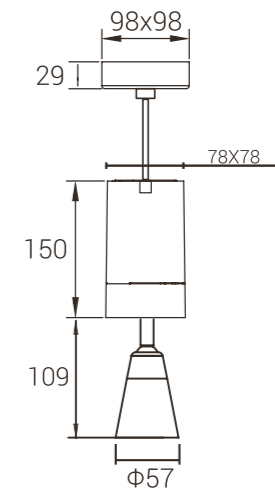

Model: MYLTY-DX1203
Power: 12W
Size(WxLxH): Ø90X150mm

Model: MYLTY-SM1204
Power: 12W
Size(WxLxH): 78X78X150mm

Model: MYLTY-DX1204
Power: 12W
Size(WxLxH): 78X78X150mm

Power
12W

Model: MYLTY-DX1205-Framed
Power: 12W
Cutout: Ø94mm
Size(WxLxH): Ø90X155mm

Power
8W

Model: MYLTY-SM0803
Power: 8W
Size(WxLxH): Ø90X259mm

MyLed®

Model: MYLTY-DX0803
Power: 8W
Size(WxLxH): Ø90X259mm

Model: MYLTY-SM0804
Power: 8W
Size(WxLxH): 78X78X79mm

Model: MYLTY-DX0804
Power: 8W
Size(WxLxH): 78X78X259mm

Power
18W

Model: MYLTY-SM1801
Power: 18W
Size(WxLxH): Ø90X150mm

Model: MYLTY-DX1801
Power: 18W
Size(WxLxH): Ø90X150mm

Model: MYLTY-SM1802
Power: 18W
Size(WxLxH): 78X78X150mm

Model: MYLTY-DX1802
Power: 18W
Size(WxLxH): 78X78X150mm

Power
20W

Model: MYLTY-SM2001
Power: 20W
Size(WxLxH): Ø107X197mm

Straight Light

Polarized light

Model: MYLTY-DX2001
Power: 20W
Size(WxLxH): Ø107X197mm

Straight Light

Polarized light

Model: MYLTY-SM2002
Power: 20W
Size(WxLxH): 100X100X197mm