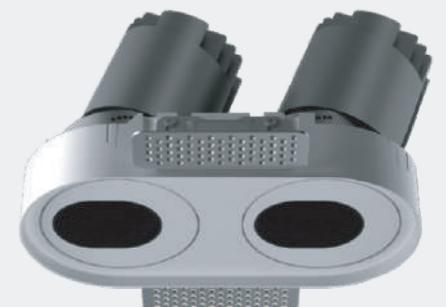

MyLed®

Model: MYLLN1221-Framed
Power: 12WX2
Beam angle: 10°/15°/24°/38°/50°
Cutout: 180XØ96mm
Size(WxLxH): 194X104X109mm

Straight

Circular Hole

Elliptical Hole

MYLLN1222-Framed
Anti-glare Hole

Model: MYLLN1223-Frameless
Power: 12WX2
Beam angle: 10°/15°/24°/38°/50°
Cutout: 180XØ96mm
Size(WxLxH): 180X145X109mm

Straight

Circular Hole

Elliptical Hole

MYLLN1224-Frameless
Anti-glare Hole

Power
12W

MyLed®

Model: MYLLN1219-Framed
Power: 12W
Beam angle: 10°/15°/24°/38°/50°
Framed Cutout: 82X82mm
Frameless Cutout: 82X79mm
Size(WxLxH): 89X89X119mm