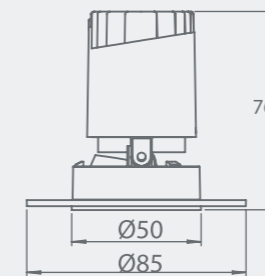

Adjustable

Circular Hole

Elliptical Hole

Model: MYLLN0612-Frameless
Power: 6W
Beam angle: 10° /15° / 24° / 38°
Cutout: Ø52mm
Size(WxLxH): 97X73mm

Anti-glare Function Analysis

Anti-glare angle > 30 degree to protect the eyes

Different Beam Angle Different light effect

Straight light effect

Wall washer light effect

Power
6W

Model: MYLLN0615-Frameless
Power: 6W
Beam angle: 10° / 15°/24° / 38°
Cutout: Ø72mm
Size(WxH): 126X81mm

Adjustable

Circular Hole

Elliptical Hole

Model: MYLLN0616-Frameless
Power: 6W
Beam angle: 10° / 15°/24° / 38°
Cutout: Ø54mm
Size(WxH): Ø85X76mm

Adjustable

Circular Hole

Elliptical Hole

Power
6W

Straight