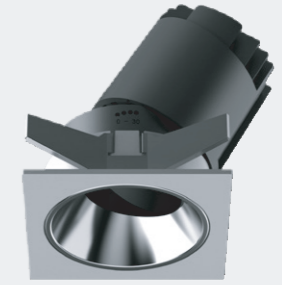

MYLLN1216-Frameless
Anti-glare Hole

MyLed®

Adjustable