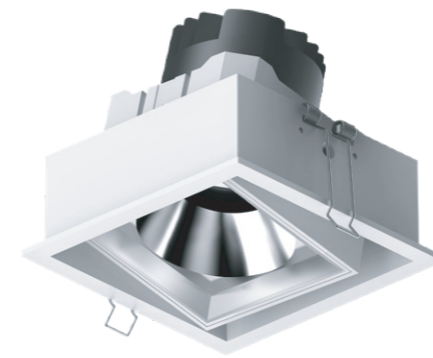

Model: MYLTY-RM1202-Framed
Power: 12W
Cutout: Ø108mm
Size(WxLxH): Ø118X90mm
Beam angle: 15°/24°/36°

Straight Light

Polarized light

Flood Light

Straight Light

Polarized light

Model: MYLTY-RM1203-Framed
Power: 12W
Cutout: 80X80mm
Size(WxLxH): 90X90X90mm