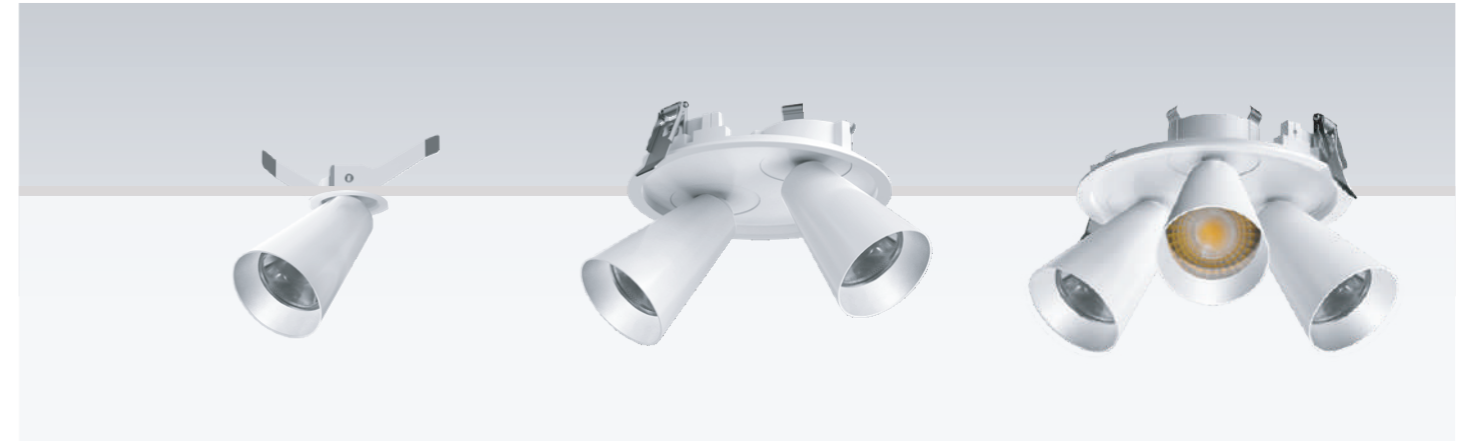

Framed

NEW

Colour:

MYLSM-RM0811 / MYLSM-RM0821 / MYLSM-RM0831

Model: MYLSM-RM 0811	Model: MYLSM-RM0821	Model: MYLSM-RM0831
Power: 8W	Power: 2X8W	Power: 3X8W
Cutout: 63X63mm	Cutout: 130X60mm	Cutout: 196X60mm
Size(WxLxH): 68X111X68mm	Size(WxLxH): 134X111X68mm	Size(WxLxH): 202X111X68mm

Colour:

MYLSM-RM0812 / MYLSM-RM0822 / MYLSM-RM0832

Model: MYLSM-RM0812	Model: MYLSM-RM0822	Model: MYLSM-RM0832
Power: 8W	Power: 2X8W	Power: 3X8W
Cutout: Ø38mm	Cutout: Ø133mm	Cutout: Ø141mm
Size(WxLxH): Ø45X117mm	Size(WxLxH): Ø139X111mm	Size(WxLxH): Ø146X111mm