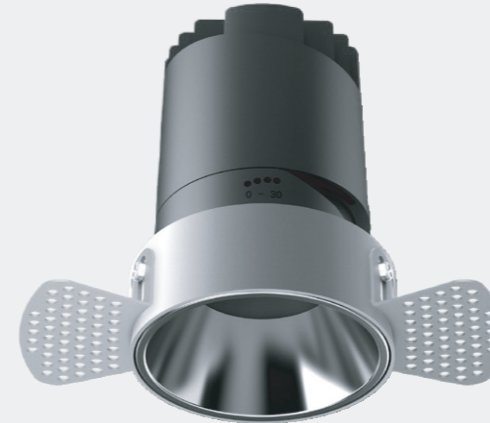

Adjustable

Circular Hole

Elliptical Hole

MYLLN1212-Framed
Anti-glare Hole

Model: MYLLN1213-Framed
Power: 12W
Beam angle: 10° / 15° / 24° / 38°
Cutout: Ø77mm
Size(WxH): 127X104mm

Adjustable

Circular Hole

Elliptical Hole

MYLLN1214-Frameless
Anti-glare Hole

Power
12W

NEW Model: MYLLN1215-Frameless
Power: 12W
Beam angle: 10° / 15° / 24° / 38°
Cutout: Ø75mm
Size(WxH): Ø108X105mm

Ø75mm

Adjustable

Circular Hole

Elliptical Hole

MYLLN1216-Frameless
Anti-glare Hole