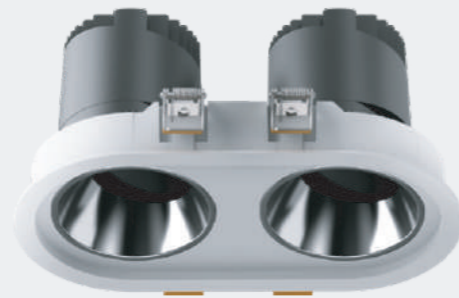

Model: MYLLN3017-Framed
Power: 30W
Beam angle: 10°/15°/24°/38°/55°
Cutout: Ø120mm
Size(WxLxH): 133X133X145mm

Straight

Adjustable

MYLLN3018-Framed
Anti-glare Hole

Power
30W

Model: MYLLN3021-Framed
Power: 30WX2
Beam angle: 10°/15°/24°/38°/55°
Cutout: 279XØ141mm
Size(WxH): 296XØ167X161mm