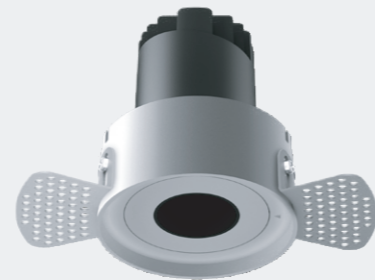

Adjustable

Circular Hole

Elliptical Hole

Model: MYLLN0612-Frameless
Power: 6W
Beam angle: 10° /15° / 24° / 38°
Cutout: Ø52mm
Size(WxLxH): 97X73mm

Anti-glare Function Analysis

Anti-glare angle > 30 degree to protect the eyes

Different Beam Angle Different light effect

Straight light effect

Wall washer light effect

Power
6W

Model: MYLLN0615-Frameless
Power: 6W
Beam angle: 10° / 15°/24° / 38°
Cutout: Ø72mm
Size(WxH): 126X81mm

Adjustable

Circular Hole

Elliptical Hole

Model: MYLLN0616-Frameless
Power: 6W
Beam angle: 10° / 15°/24° / 38°
Cutout: Ø54mm
Size(WxH): Ø85X76mm

Adjustable

Circular Hole

Elliptical Hole

Power
6W

Straight