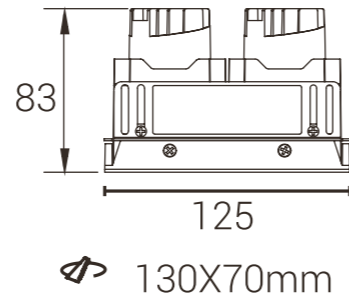

Model: MYLTY-RM0622-Frameless
Power: 6WX2
Cutout: 130X70mm
Size(WxLxH): 125X63X83mm