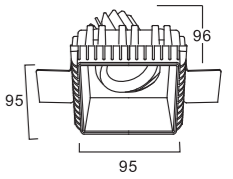

Optical Angle

Fixture Colour Options

MYL31131

LED Power : 10W
CRI : 93
Luminous Flux : ≥85Lm/W
Cut Out Size : 96*96mm
CCT : 2700K / 3000K / 4000K

Optical Angle

Fixture Colour Options

Gimbal Downlight Series