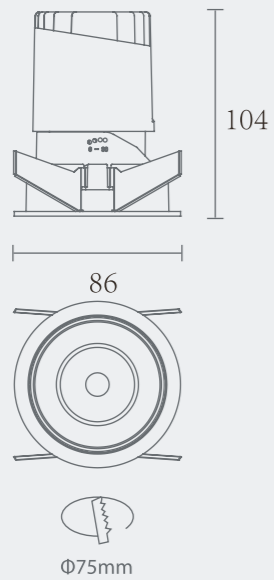

Power
6W

Straight

Straight

Model: MYLLN0631-Framed
Power: 6WX3
Beam angle: 10° / 15° / 24° / 38°
Cutout: 190x Ø69mm
Size(WxLxH): 200XØ80X81mm

Model: MYLLN0632-Frameless
Power: 6WX3
Beam angle: 10° / 15° / 24° / 38°
Cutout: 192 X Ø67mm
Size(WxLxH): 246X66X81mm

190XØ69mm

Circular Hole

Circular Hole

Elliptical Hole

192XØ67mm

Elliptical Hole

Power
6W

Model: MYLLN0641-Framed
Power: 6WX4
Beam angle: 10° / 15° / 24° / 38°
Cutout: 130X130mm-R34.5
Size(WxLxH): 140X140X81mm

130X130mm-R34.5

Straight

Circular Hole

Elliptical Hole

Model: MYLLN0642-Frameless
Power: 6WX4
Beam angle: 10° / 15° / 24° / 38°
Cutout: Ø132X127 mm-R35
Size(WxLxH): 186X126X81mm

Ø132 x127 mm-R35

Power
12W

Model: MYLLN1211-Framed
Power: 12W
Beam angle: 10° / 15° / 24° / 38°
Cutout: Ø75mm
Size(WxH): Ø86X104mm

Adjustable

Circular Hole

Elliptical Hole

MYLLN1212-Framed
Anti-glare Hole

Model: MYLLN1213-Framed
Power: 12W
Beam angle: 10° / 15° / 24° / 38°
Cutout: Ø77mm
Size(WxH): 127X104mm

Adjustable

Circular Hole

Elliptical Hole