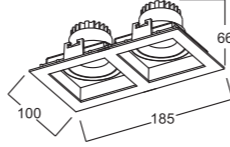

MYL31055

LED Power : 2*10W
 CRI : 93
 Luminous Flux : ≥85Lm/W
 Cut Out Size : 168*88mm
 CCT : 2700K / 3000K / 4000K

IP54 LED ECO DALI

Optical Angle

Fixture Colour Options

MYL31061

LED Power : 2*5W / 2*7W
 CRI : 93
 Luminous Flux : ≥85Lm/W
 Cut Out Size : 168*88mm
 CCT : 2700K / 3000K / 4000K