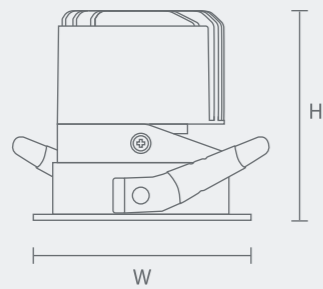

Cutout: Ø92mm

Size(WxH): Ø105x102mm

Model: MYL32204-Straight

Power: 20W

Beam angle: 15° / 24° / 38°

CCT: 2700K / 3000K / 4000K

Cutout: Ø92mm

Size(WxH): Ø105x102mm