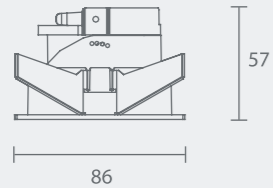

Model: MYL32281-Framed
Power: 8W /12W
Cutout: Ø75mm
Size(WxLxH): Ø86X57mm

MYL32282 Anti-glare
MYL32286-Frameless Anti-glare
MYL32284-Frameless Anti-glare