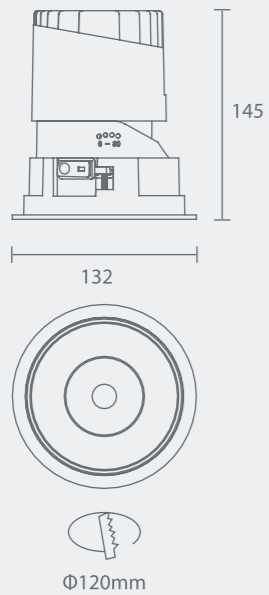

Power
30W

Model: MYLLN3011-Framed
Power: 30W
Beam angle: 10°/15°/24°/38°/55°
Cutout: Ø120mm
Size(WxH): Ø132X145mm

NEW Model: MYLLN3013-Framed
Power: 30W
Beam angle: 10°/15°/24°/38°/55°
Cutout: Ø150mm
Size(WxH): Ø162X158mm