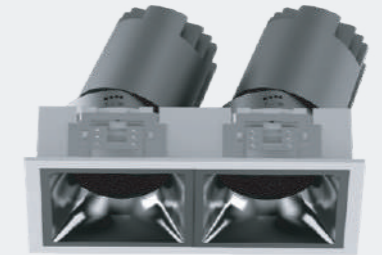

Adjustable

Frameless-Adjustable

Framed-Square Hole

Frameless-Square Hole

Model: MYLLN1225-Framed
Power: 12WX2
Beam angle: 10°/15°/24°/38°/50°
Framed Cutout: 164X82.5mm
Frameless Cutout: 153X84.5mm
Size(WxLxH): 164X89X115mm