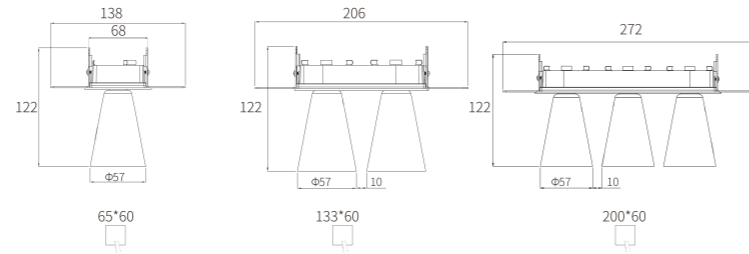

Frameless

NEW

MYLSM-RM0813 / MYLSM-RM0823 / MYLSM-RM0833

Model: MYLSM-RM0813	Model: MYLSM-RM0823	Model: MYLSM-RM0833
Power: 8W	Power: 2X8W	Power: 3X8W
Cutout: 65X60mm	Cutout: 133X60mm	Cutout: 200X60mm
Size(WxLxH): 138X122X68mm	Size(WxLxH): 206X122X68mm	Size(WxLxH): 272X122X68mm