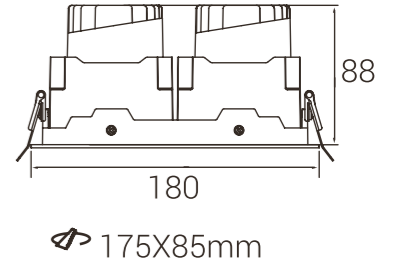

Straight Light

Polarized light

Power
6W

Model: MYLTY-RM0621-Framed
Power: 6WX2
Cutout: 130X65mm
Size(WxLxH): 138X71X83mm

Straight Light

Polarized light

MyLed®

Model: MYLTY-RM1221-Framed
Power: 12WX2
Cutout: 175X85mm
Size(WxLxH): 180X90X88mm