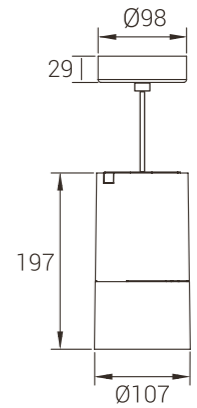

Power
20W

Model: MYLTY-SM2001
Power: 20W
Size(WxLxH): Ø107X197mm

Straight Light

Polarized light

Model: MYLTY-DX2001
Power: 20W
Size(WxLxH): Ø107X197mm

Straight Light

Polarized light

Model: MYLTY-SM2002
Power: 20W
Size(WxLxH): 100X100X197mm