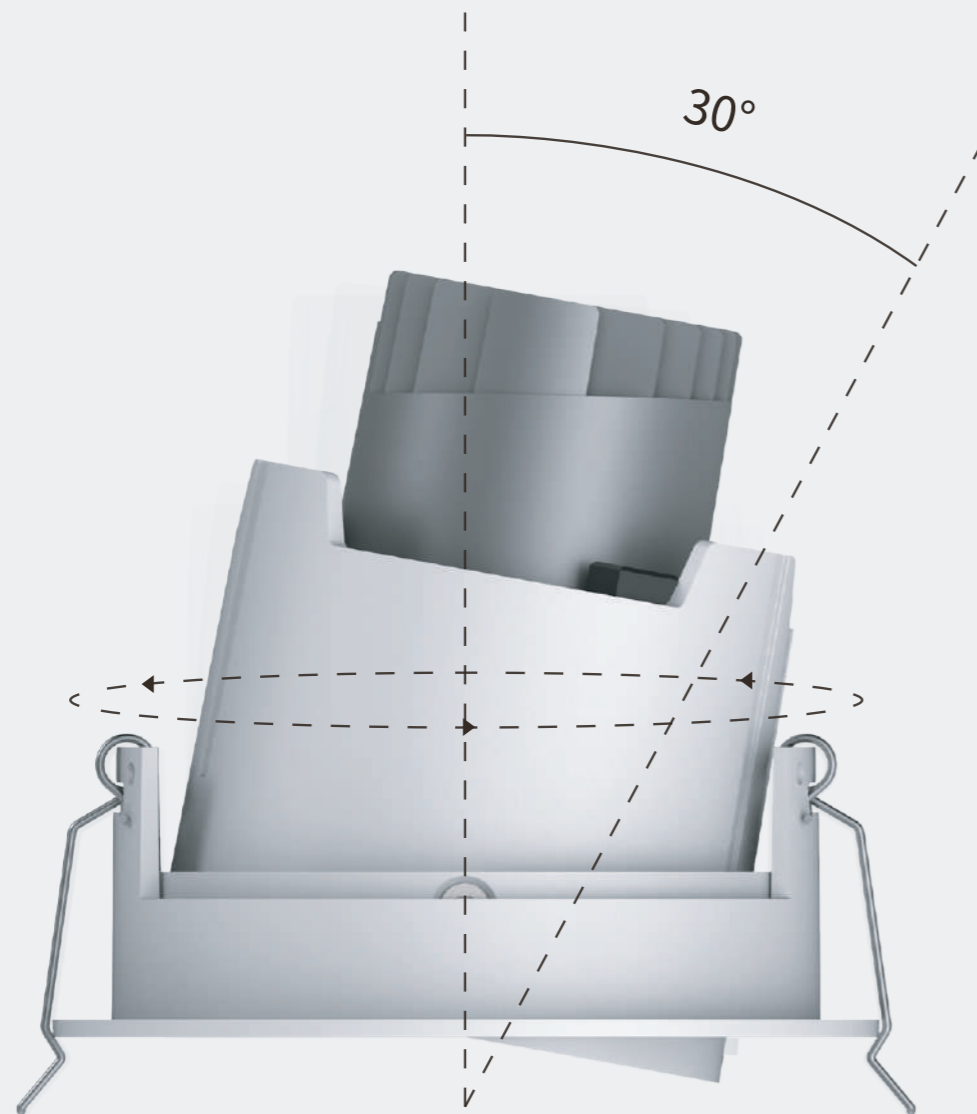

TY Series

Large angle swing angle

Adjust angle freely
35° +30°

Multiple light distribution

Family Design

Different needs , different choice

A variety of frame is available

Power
6W