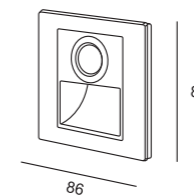

IP44 LED eco DALI 50,000h

Optical Angle

Fixture Colour Options

MYL 36022-PIR

LED Power : 1.5W
CRI : 80
Luminous Flux : ≥85Lm/W
Cut Out Size : 86*86mm
CCT : 3000K / 4000K

IP44 LED eco DALI 50,000h

Optical Angle