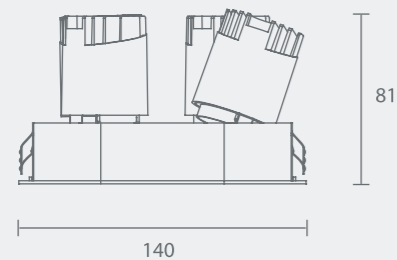

Power
6W

Straight

Straight

Model: MYLLN0631-Framed
Power: 6WX3
Beam angle: 10° / 15° / 24° / 38°
Cutout: 190x Ø69mm
Size(WxLxH): 200XØ80X81mm

Model: MYLLN0632-Frameless
Power: 6WX3
Beam angle: 10° / 15° / 24° / 38°
Cutout: 192 X Ø67mm
Size(WxLxH): 246X66X81mm

190XØ69mm

Circular Hole

Circular Hole

Elliptical Hole

192XØ67mm

Elliptical Hole

Power
6W

Model: MYLLN0641-Framed
Power: 6WX4
Beam angle: 10° / 15° / 24° / 38°
Cutout: 130X130mm-R34.5
Size(WxLxH): 140X140X81mm

130X130mm-R34.5

Straight

Circular Hole

Elliptical Hole

Model: MYLLN0642-Frameless
Power: 6WX4
Beam angle: 10° / 15° / 24° / 38°
Cutout: Ø132X127 mm-R35
Size(WxLxH): 186X126X81mm

Ø132 x127 mm-R35

Power
12W

Model: MYLLN1211-Framed
Power: 12W
Beam angle: 10° / 15° / 24° / 38°
Cutout: Ø75mm
Size(WxH): Ø86X104mm