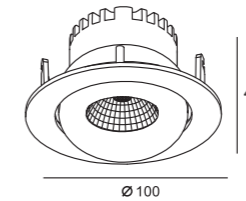

MYL 31001

LED Power : 10W / 12W
CRI : 93
Luminous Flux : ≥85Lm/W
Cut Out Size : ⌀89mm
CCT : 2700K / 3000K / 4000K

Optical Angle

Fixture Colour Options

MYL 31003

LED Power : 10W / 12W
CRI : 93
Luminous Flux : ≥85Lm/W
Cut Out Size : ⌀83mm
CCT : 2700K / 3000K / 4000K