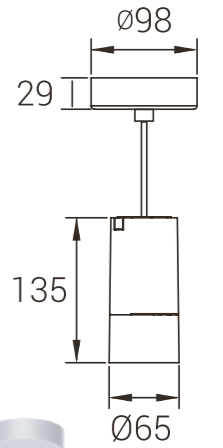

Power
6W

Model:MYLTY-SM0601
Power: 6W
Size(WxLxH): Ø65X135mm

Model: MYLTY-DX0601
Power: 6W
Size(WxLxH): Ø65X135mm

Model: MYLTY-SM0602
Power: 6W
Size(WxLxH): 60X60X135mm

Straight Light

Polarized light

Model: MYLTY-DX0602
Power: 6W
Size(WxLxH): 60X60X135mm