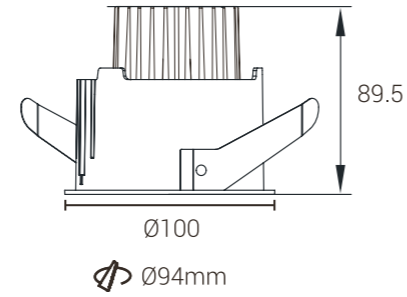

Model: MYLTY-RM1208-Frameless
Power: 12W
Cutout: 110X110mm
Size(WxLxH): 99X99X90mm
Beam angle: 15°/24°/36°

Straight Light

Polarized light

Flood Light

Straight Light

Polarized light

Power
18W

Model: MYLTY-RM1801-Framed
Power: 8W
Cutout: Ø94mm
Size(WxLxH): Ø100X89.5mm