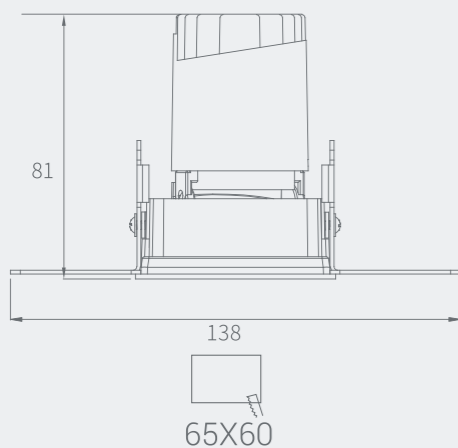

Cutout: Ø135mm

Size(WxH): Ø139X81mm

Framed-Triple Round

NEW Model: MYLLN0633

Power: 6WX3

Cutout: Ø140mm

Size(WxH): Ø146X81mm

Frameless-Triple Rounds

NEW Model: MYLLN0634

Power: 6WX3

Cutout: Ø144mm

Size(WxH): Ø203X81mm

Frameless-single

Frameless-Double

Frameless-Triple

Frameless-Double Round

NEW Model: MYLLN0618
 Power: 6W
 Cutout: 65X60mm
 Size(WxH): 138X68X81mm

NEW Model: MYLLN0626
 Power: 6WX2
 Cutout: 133X60mm
 Size(WxH): 205X68X81mm

NEW Model: MYLLN0636
 Power: 6WX3
 Cutout: 200X60mm
 Size(WxH): 272X68X81mm

NEW Model: MYLLN0624
 Power: 6WX2
 Cutout: Ø135mm
 Size(WxH): Ø146X81mm

Power
6W

Adjustable

Adjustable

Model: MYLLN0613-Framed
Power: 6W
Beam angle: 10° / 15° / 24° / 38°
Cutout: Ø50mm
Size(WxLxH): 60X60X73mm