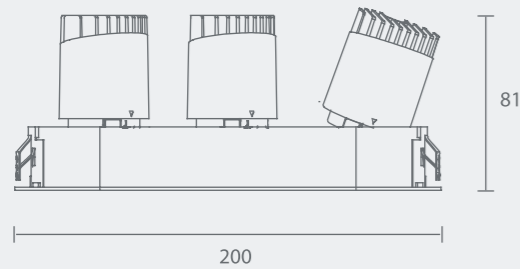

Power
6W

Straight

Straight

Model: MYLLN0631-Framed
Power: 6WX3
Beam angle: 10° / 15° / 24° / 38°
Cutout: 190x Ø69mm
Size(WxLxH): 200XØ80X81mm

Model: MYLLN0632-Frameless
Power: 6WX3
Beam angle: 10° / 15° / 24° / 38°
Cutout: 192 X Ø67mm
Size(WxLxH): 246X66X81mm

190XØ69mm

Circular Hole

Circular Hole

Elliptical Hole

192XØ67mm

Elliptical Hole

Power
6W

Model: MYLLN0641-Framed
Power: 6WX4
Beam angle: 10° / 15° / 24° / 38°
Cutout: 130X130mm-R34.5
Size(WxLxH): 140X140X81mm