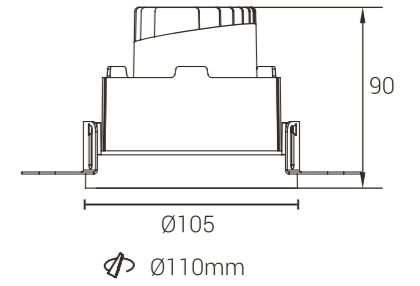

Straight Light