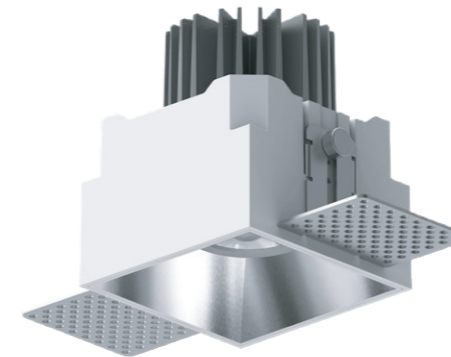

Model: MYLTY-RM1804-Frameless
Power: 18W
Cutout: 80X95mm
Size(WxLxH): 78X78X89.5mm