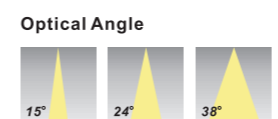

MYL31150
LED Power : 12W
CRI : 93
Luminous Flux : ≥85Lm/W
Cut Out Size : Φ90mm
CCT : 2700K / 3000K / 4000K

IP54 LED eco ComfyEye