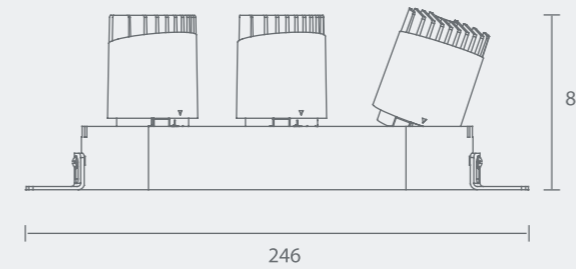

Power
6W

Straight

Straight

Model: MYLLN0631-Framed
Power: 6WX3
Beam angle: 10° / 15° / 24° / 38°
Cutout: 190x Ø69mm
Size(WxLxH): 200XØ80X81mm

Model: MYLLN0632-Frameless
Power: 6WX3
Beam angle: 10° / 15° / 24° / 38°
Cutout: 192 X Ø67mm
Size(WxLxH): 246X66X81mm

190XØ69mm

Circular Hole

Circular Hole

Elliptical Hole

192XØ67mm

Elliptical Hole

Power
6W

Model: MYLLN0641-Framed
Power: 6WX4
Beam angle: 10° / 15° / 24° / 38°
Cutout: 130X130mm-R34.5
Size(WxLxH): 140X140X81mm