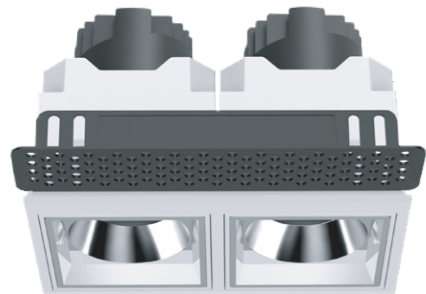

Model: MYLTY-RM0622-Frameless
Power: 6WX2
Cutout: 130X70mm
Size(WxLxH): 125X63X83mm