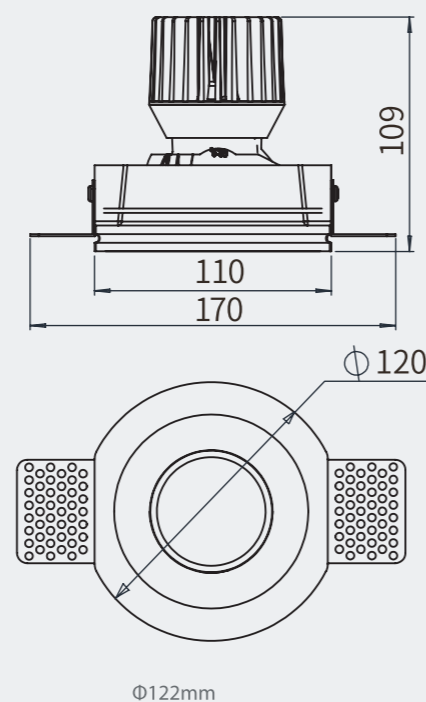

Cutout: Ø75mm

Size(WxH): Ø85X65mm

Beam angle: 8°/15°/24°/36°/55°

NEW Model: MYLMK1211-Framed

Power: 12W

Cutout: Ø75mm

Size(WxH): Ø85X90mm

Beam angle: 8°/15°/24°/36°/55°

NEW Model: MYLMK0812-Frameless

Power: 8W

Cutout: Ø75mm

Size(WxH): Ø109X65mm

Beam angle: 8°/15°/24°/36°/55°

NEW Model: MYLMK1212-Frameless

Power: 12W

Cutout: Ø75mm

Size(WxH): Ø109X90mm

Beam angle: 8°/15°/24°/36°/55°

NEW Model: MYLMK0813-Gypsum
 Power: 8W
 Cutout: Ø122mm
 Size(WxH): Ø110X84mm
 Beam angle: 8°/15°/24°/36°/55°

NEW Model: MYLMK0611-Gypsum
 Power: 6W
 Cutout: Ø102mm
 Size(WxH): Ø150X91mm
 Beam angle: 8°/15°/24°/36°/55°

NEW Model: MYLMK1213-Gypsum
 Power: 12W
 Cutout: Ø122mm
 Size(WxH): Ø170X109mm
 Beam angle: 8°/15°/24°/36°/55°

NEW Model: MYLMK0814-Gypsum
 Power: 8W
 Cutout: Ø122mm
 Size(WxH): Ø97X170mm
 Beam angle: 8°/15°/24°/36°/55°