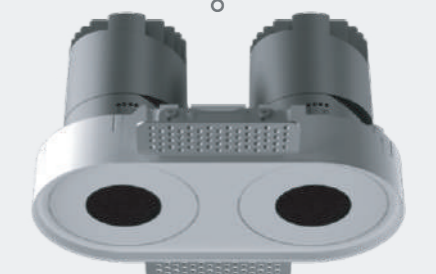

Circular Hole

Elliptical Hole

MYLLN2022-Framed
Anti-glare Hole

Model: MYLLN2023-Frameless
Power: 20W X 2
Beam angle: 12°/15°/24°/38°/55°
Cutout: 223XØ115mm
Size(WxH): 224X165X126mm

Straight

Circular Hole

Elliptical Hole