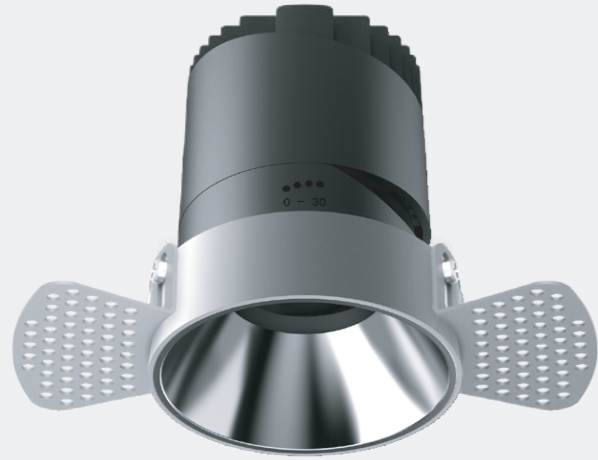

Straight

Adjustable

MYLLN3014-Framed
Anti-glare Hole

Power
30W

Model: MYLLN3015-Frameless
Power: 30W
Beam angle: 10°/15°/24°/38°/55°
Cutout: Ø120mm
Size(WxH): 185X145mm

Straight

Adjustable

MYLLN3016-Frameless
Anti-glare Hole