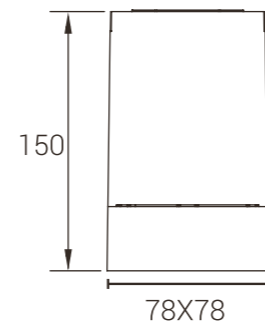

Polarized light

Flood Light

Model: MYLTY-DX1201
Power: 12W
Size(WxLxH): Ø90X150mm

Straight Light

Polarized light

Flood Light

Model: MYLTY-SM1202
Power: 12W
Size(WxLxH): 78X78X150mm

Straight Light