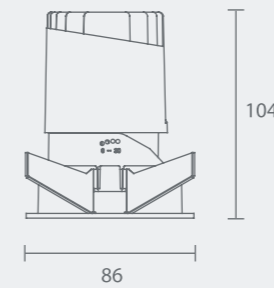

190XØ69mm

Circular Hole

Circular Hole

Elliptical Hole

192XØ67mm

Elliptical Hole

Power
6W

Model: MYLLN0641-Framed
Power: 6WX4
Beam angle: 10° / 15° / 24° / 38°
Cutout: 130X130mm-R34.5
Size(WxLxH): 140X140X81mm

MYLLN1214-Frameless
Anti-glare Hole

Power
12W

NEW Model: MYLLN1215-Frameless
Power: 12W
Beam angle: 10° / 15° / 24° / 38°
Cutout: Ø75mm
Size(WxH): Ø108X105mm

Ø75mm

Adjustable

Circular Hole

Elliptical Hole

MYLLN1216-Frameless
Anti-glare Hole

MyLed®

Adjustable

Circular Hole

Elliptical Hole

MYLLN1217-Framed
Anti-glare Hole

Model: MYLLN1217-Framed
Power: 12W
Beam angle: 10°/15°/24°/38°/50°
Cutout: Ø75mm
Size(WxLxH): 86X86X104mm

Ø75mm

Power
12W

MyLed®

Model: MYLLN1221-Framed
Power: 12WX2
Beam angle: 10°/15°/24°/38°/50°
Cutout: 180XØ96mm
Size(WxLxH): 194X104X109mm

Straight

Circular Hole

Elliptical Hole

MYLLN1222-Framed
Anti-glare Hole

Model: MYLLN1223-Frameless
Power: 12WX2
Beam angle: 10°/15°/24°/38°/50°
Cutout: 180XØ96mm
Size(WxLxH): 180X145X109mm