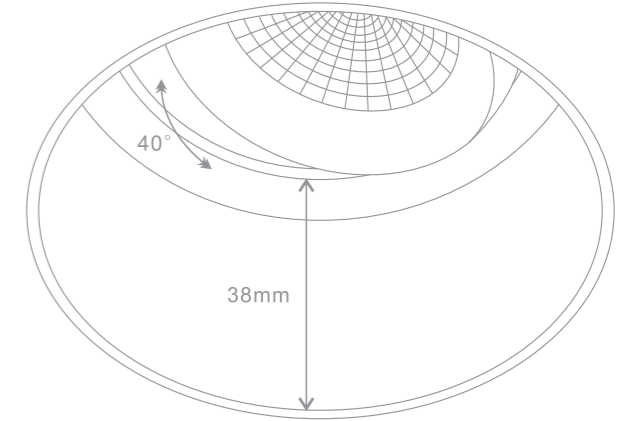

IP54 LED ECO

Optical Angle

Fixture Colour Options

MYL31122

LED Power : 10W
 CRI : 97+
 Luminous Flux : $\geq 85\text{Lm/W}$
 Cut Out Size : $\Phi 83\text{mm}$
 CCT : 1800K~3000K / 2700K~4000K

IP54 LED ECO

Optical Angle

Fixture Colour Options

Rimless Series

Dreamy beautiful , after installed can't see any frame on the ceiling.

No Light, No Lamp

Deep Cup Anti-glare, Soft Light Effect

MYL31130

LED Power : 10W
CRI : 93
Luminous Flux : ≥85Lm/W
Cut Out Size : Φ96mm
CCT : 2700K / 3000K / 4000K