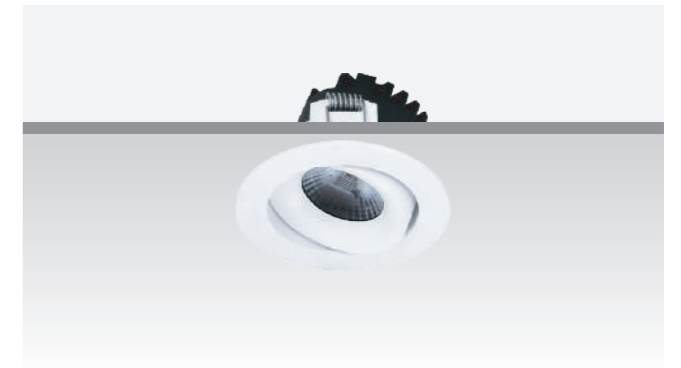

MYL31122

LED Power : 10W
CRI : 97+
Luminous Flux : $\geq 85\text{Lm/W}$
Cut Out Size : $\Phi 83\text{mm}$
CCT : 1800K~3000K / 2700K~4000K

IP54 LED ECO

Optical Angle

Fixture Colour Options