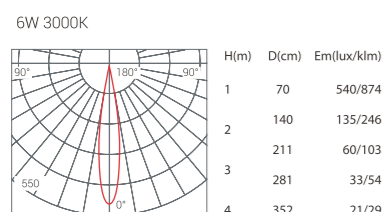

Photometric