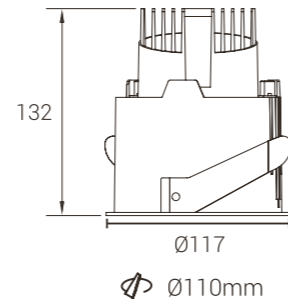

MyLed®

Model: MYLTY-RM1802-Frameless
Power: 18W
Cutout: Ø105mm
Size(WxLxH): Ø89.5X89.7mm

Model: MYLTY-RM1803-Framed
Power: 18W
Cutout: 80X80mm
Size(WxLxH): 90X90X89.6mm

Model: MYLTY-RM1804-Frameless
Power: 18W
Cutout: 80X95mm
Size(WxLxH): 78X78X89.5mm

Power
20W

Model:MYLTY-RM2001-Framed
Power: 20W
Cutout: Ø110mm
Size(WxLxH): Ø117X132mm

Straight Light

Polarized light

MyLed®

Model: MYLTY-RM2002-Framed
Power: 20W
Cutout: Ø125mm
Size(WxLxH): Ø135x132mm
Beam angle: 15°/24°/36°