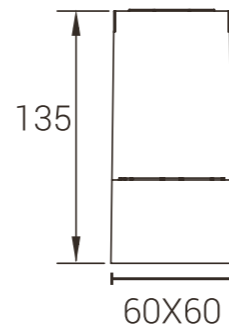

Straight Light

Polarized light

-----○

-----○

Power
6W

Model:MYLTY-SM0601
Power: 6W
Size(WxLxH): Ø65X135mm

Straight Light

Polarized light

Flood Light

Model: MYLTY-DX0601
Power: 6W
Size(WxLxH): Ø65X135mm

Straight Light

Polarized light

Flood Light

Model: MYLTY-SM0602
Power: 6W
Size(WxLxH): 60X60X135mm

Straight Light

Polarized light