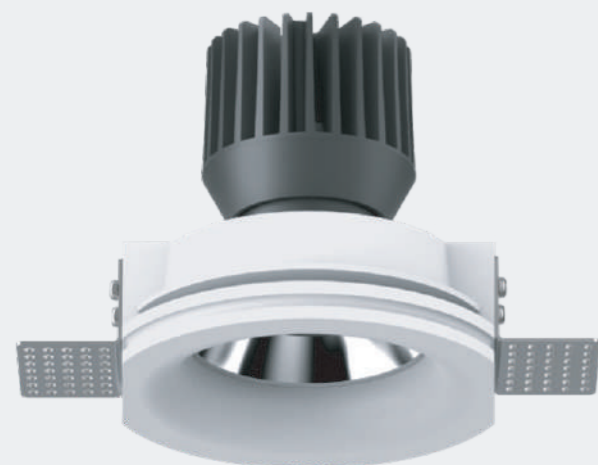

Size(WxH): Ø109X90mm

Beam angle: 8°/15°/24°/36°/55°

NEW Model: MYLMK0813-Gypsum
 Power: 8W
 Cutout: Ø122mm
 Size(WxH): Ø110X84mm
 Beam angle: 8°/15°/24°/36°/55°

NEW Model: MYLMK0611-Gypsum
 Power: 6W
 Cutout: Ø102mm
 Size(WxH): Ø150X91mm
 Beam angle: 8°/15°/24°/36°/55°