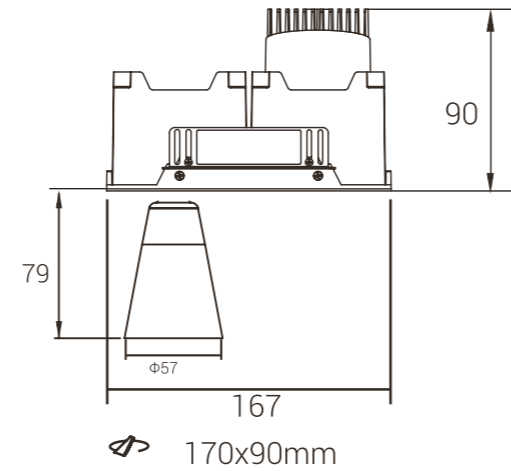

Straight Light

Polarized light

-----○

-----○

Model: MYLTY-RM081222-Frameless
Power: 8W/12W
Cutout: 170X90mm
Size(WxLxH): 167X83X169mm

Model: MYLTY-RM2022-Frameless
Power: 20WX2
Cutout: 210X110mm
Size(WxLxH): 220X110X132mm

Straight Light

Polarized light

-----○

-----○

Power
6W

Model:MYLTY-SM0601
Power: 6W
Size(WxLxH): Ø65X135mm

Straight Light

Polarized light