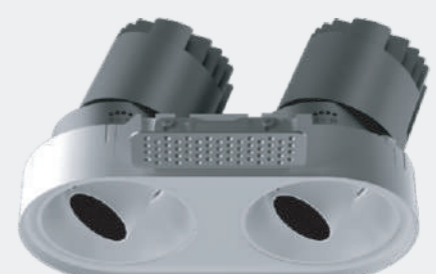

Circular Hole

Elliptical Hole

MYLLN2022-Framed
Anti-glare Hole

Model: MYLLN2023-Frameless
Power: 20W X 2
Beam angle: 12°/15°/24°/38°/55°
Cutout: 223XØ115mm
Size(WxH): 224X165X126mm

Straight

Circular Hole

Elliptical Hole