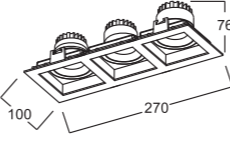

IP54 LED ECO DALI

Optical Angle

Fixture Colour Options

MYL31062

LED Power : 3*5W / 3*7W
 CRI : 93
 Luminous Flux : ≥85Lm/W
 Cut Out Size : 252*88mm
 CCT : 2700K / 3000K / 4000K

IP54 LED ECO DALI

Optical Angle