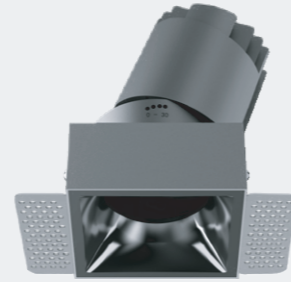

Frameless-Adjustable