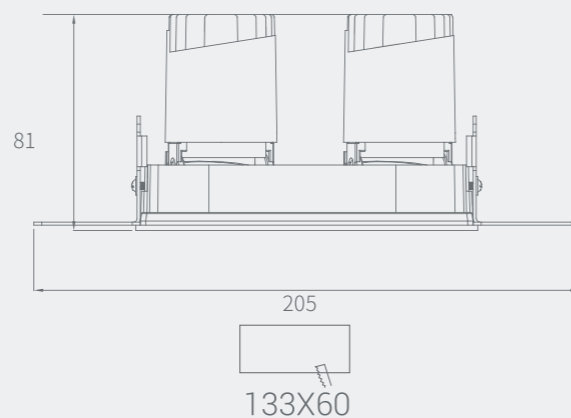

Cutout: Ø135mm

Size(WxH): Ø139X81mm

Framed-Triple Round

NEW Model: MYLLN0633

Power: 6WX3

Cutout: Ø140mm

Size(WxH): Ø146X81mm

Frameless-Triple Rounds

NEW Model: MYLLN0634

Power: 6WX3

Cutout: Ø144mm

Size(WxH): Ø203X81mm

Frameless-single

Frameless-Double

Frameless-Triple

Frameless-Double Round

NEW Model: MYLLN0618
 Power: 6W
 Cutout: 65X60mm
 Size(WxH): 138X68X81mm

NEW Model: MYLLN0626
 Power: 6WX2
 Cutout: 133X60mm
 Size(WxH): 205X68X81mm

NEW Model: MYLLN0636
 Power: 6WX3
 Cutout: 200X60mm
 Size(WxH): 272X68X81mm