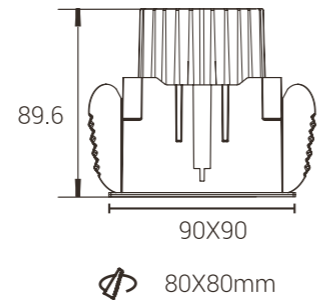

Model: MYLTY-RM1803-Framed
Power: 18W
Cutout: 80X80mm
Size(WxLxH): 90X90X89.6mm