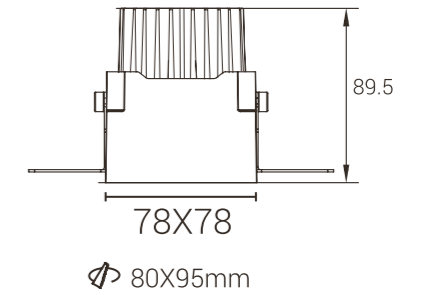

Model: MYLTY-RM1804-Frameless
Power: 18W
Cutout: 80X95mm
Size(WxLxH): 78X78X89.5mm