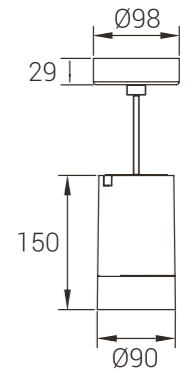

Polarized light

Flood Light