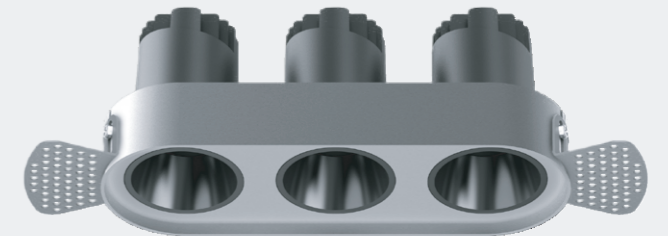

Straight

Model: MYLLN0631-Framed
Power: 6WX3
Beam angle: 10° / 15° / 24° / 38°
Cutout: 190x Ø69mm
Size(WxLxH): 200XØ80X81mm

Model: MYLLN0632-Frameless
Power: 6WX3
Beam angle: 10° / 15° / 24° / 38°
Cutout: 192 X Ø67mm
Size(WxLxH): 246X66X81mm