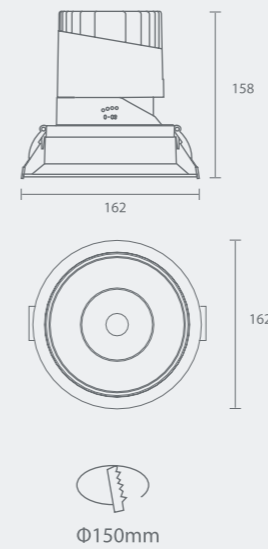

Circular Hole

Elliptical Hole

MYLLN2022-Framed
Anti-glare Hole

Model: MYLLN2023-Frameless
Power: 20W X 2
Beam angle: 12°/15°/24°/38°/55°
Cutout: 223XØ115mm
Size(WxH): 224X165X126mm

Straight

Circular Hole

Elliptical Hole

MYLLN2024-Frameless
Anti-glare Hole

Power
30W

Model: MYLLN3011-Framed
Power: 30W
Beam angle: 10°/15°/24°/38°/55°
Cutout: Ø120mm
Size(WxH): Ø132X145mm

Straight

Adjustable

MYLLN3012-Framed
Anti-glare Hole

NEW Model: MYLLN3013-Framed
Power: 30W
Beam angle: 10°/15°/24°/38°/55°
Cutout: Ø150mm
Size(WxH): Ø162X158mm

Straight

Adjustable

MYLLN3014-Framed
Anti-glare Hole

Power
30W

Model: MYLLN3015-Frameless
Power: 30W
Beam angle: 10°/15°/24°/38°/55°
Cutout: Ø120mm
Size(WxH): 185X145mm

Straight

Adjustable

MYLLN3016-Frameless
Anti-glare Hole