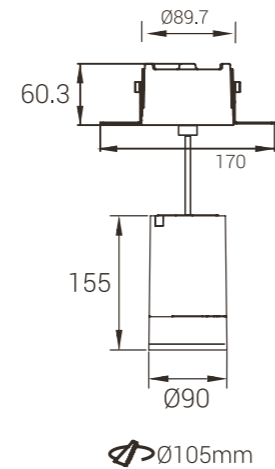

Model: MYLTY-DX1206-Frameless
Power: 12W
Cutout: Ø105mm
Size(WxLxH): Ø90X155mm