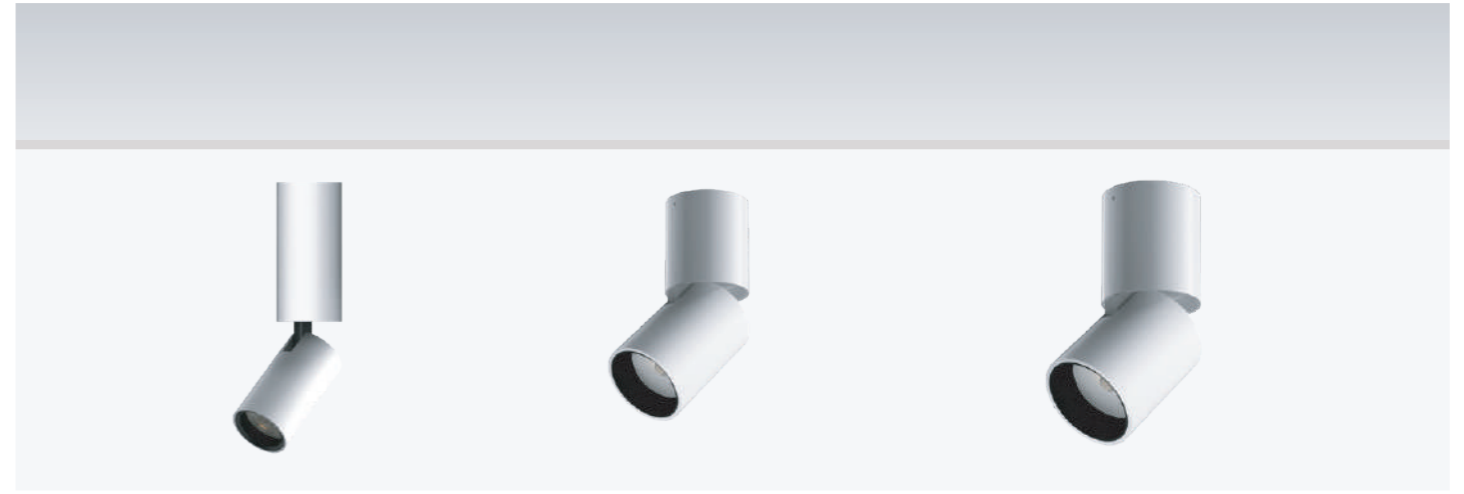

Framed

- Colour:
- White+White
 - White+Black
 - Black+Gold
 - Black+Black
- Optional:
- Honey comb
 - Soft Lens
 - Square
 - Stripe

MYLLS0607 / MYLLS1201 / MYLLS2501

Model: MYLLS0607	Model: MYLLS1201	Model: MYLLS2501
Power: 6W	Power: 12W	Power: 25W
Cutout: Ø40mm	Cutout: Ø66mm	Cutout: Ø88mm
Size(WxLxH): Ø38X69mm	Size(WxLxH): Ø63X83mm	Size(WxLxH): Ø83X102mm

- Colour:
- White+White
 - White+Black
 - Black+Gold
 - Black+Black
- Optional:
- Honey comb
 - Soft Lens
 - Square
 - Stripe

MYLLS-SM0601 / MYLLS-SM1201 / MYLLS-SM2501

Model: MYLLS-SM0607	Model: MYLLS-SM1201	Model: MYLLS-SM2501
Power: 6W	Power: 12W	Power: 25W
Install: Surface Mounted	Install: Surface Mounted	Install: Surface Mounted
Size(WxLxH): Ø38X192mm	Size(WxLxH): Ø63X90mm	Size(WxLxH): Ø83X100mm