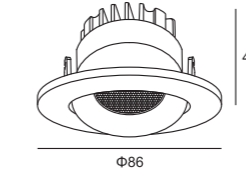

MYL 31001

LED Power : 10W / 12W
CRI : 93
Luminous Flux : ≥85Lm/W
Cut Out Size : ⌀89mm
CCT : 2700K / 3000K / 4000K

Optical Angle

Fixture Colour Options

MYL 31003

LED Power : 10W / 12W
CRI : 93
Luminous Flux : ≥85Lm/W
Cut Out Size : ⌀83mm
CCT : 2700K / 3000K / 4000K

Optical Angle

Fixture Colour Options

MYL 31008

LED Power : 5W / 7W
CRI : 93
Luminous Flux : ≥85Lm/W
Cut Out Size : ⌀72mm
CCT : 2700K / 3000K / 4000K

Optical Angle

Fixture Colour Options

MYL 31010

LED Power : 5W / 7W
CRI : 93
Luminous Flux : ≥85Lm/W
Cut Out Size : ⌀72mm
CCT : 2700K / 3000K / 4000K

Optical Angle

Fixture Colour Options

MYL31011

LED Power : 10W
 CRI : 93
 Luminous Flux : ≥85Lm/W
 Cut Out Size : Φ72mm
 CCT : 2700K / 3000K / 4000K

IP54 LED eco

Optical Angle

Fixture Colour Options

MYL31014