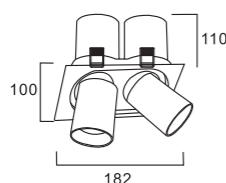

Texture White Texture Black

MYL31152

LED Power : 2*12W
 CRI : 93
 Luminous Flux : ≥85Lm/W
 Cut Out Size : 172*90mm
 CCT : 2700K / 3000K / 4000K

IP54 LED ECO DALI DIMMER COMPATIBLE

Optical Angle

Fixture Colour Options