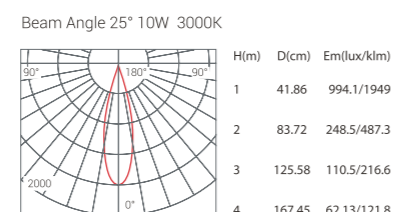

Photometric