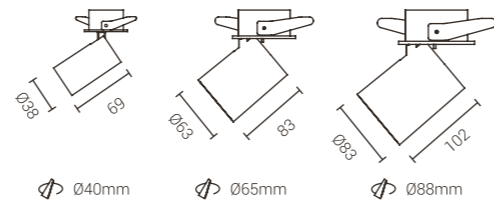

MYLLS0607 / MYLLS1201 / MYLLS2501

Model: MYLLS0607	Model: MYLLS1201	Model: MYLLS2501
Power: 6W	Power: 12W	Power: 25W
Cutout: Ø40mm	Cutout: Ø66mm	Cutout: Ø88mm
Size(WxLxH): Ø38X69mm	Size(WxLxH): Ø63X83mm	Size(WxLxH): Ø83X102mm