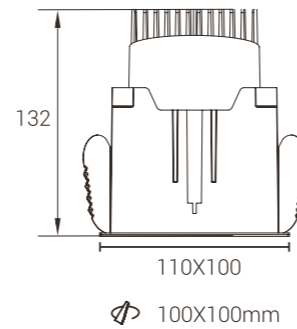

Model: MYLTY-RM2003-Framed
Power: 20W
Cutout: 100X100mm
Size(WxLxH): 110X110X132mm