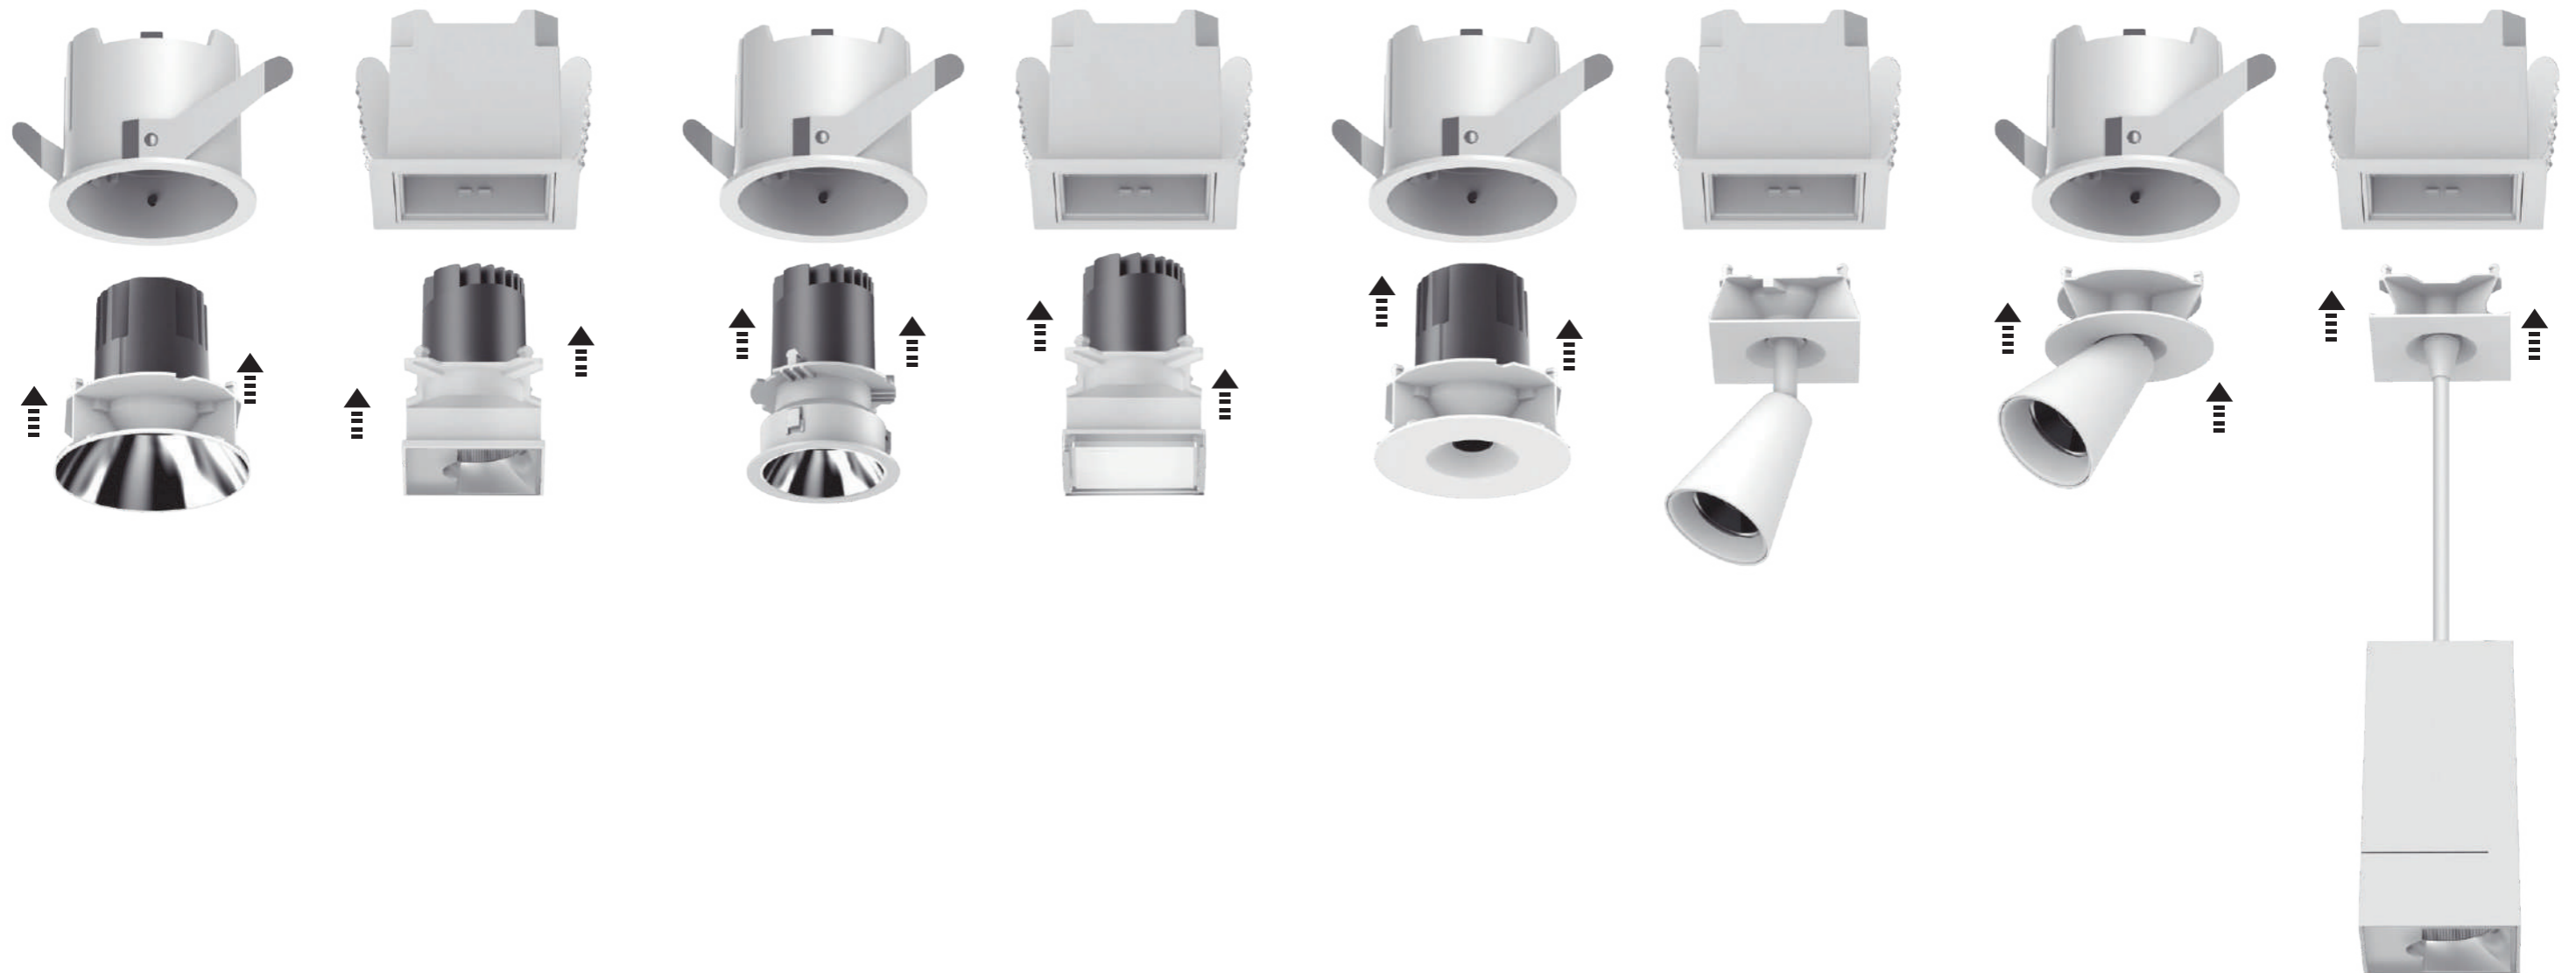

Quick replacement

Change the frame as needed application to different places.