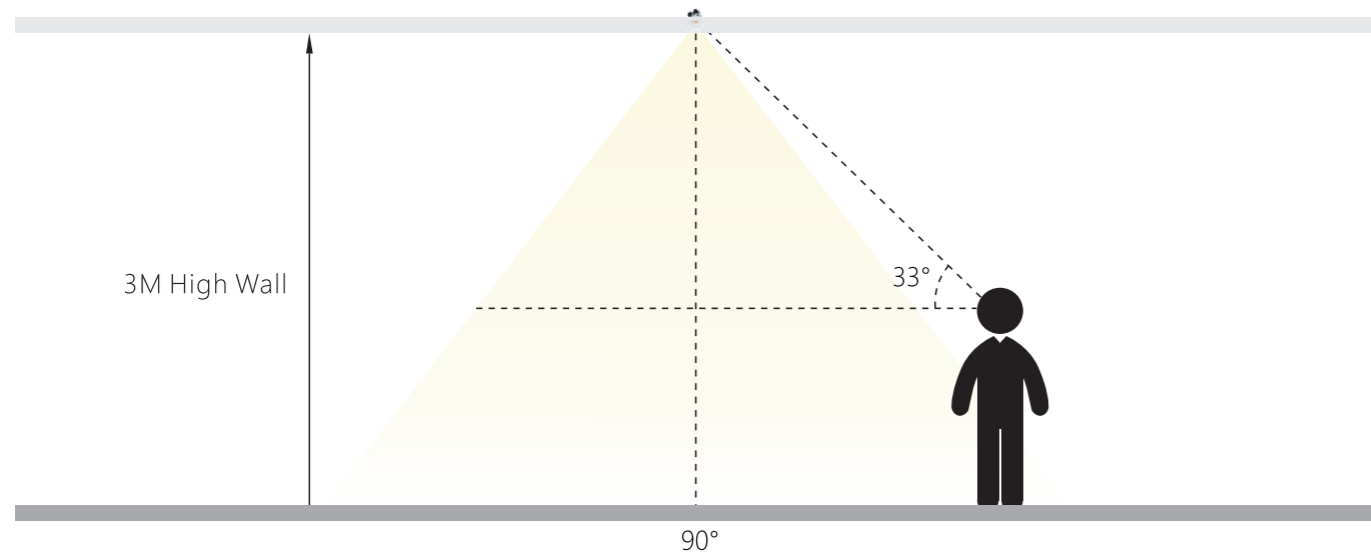

MYL31234

LED Power : 10W
CRI : 93
Luminous Flux : $\geq 85\text{Lm/W}$
Cut Out Size : $\Phi 83\text{mm}$
CCT : 2700K / 3000K / 4000K

IP54 LED ECO

Optical Angle

Fixture Colour Options

MYL31235

LED Power : 5W / 7W
CRI : 93
Luminous Flux : $\geq 85\text{Lm/W}$
Cut Out Size : $\Phi 83\text{mm}$
CCT : 2700K / 3000K / 4000K

IP54 LED ECO

Optical Angle

Fixture Colour Options

Shading Angle >33°

Create A Comfortable Light Environment

Dim to **WARM**

MYL31120

LED Power : 10W
CRI : 97+
Luminous Flux : $\geq 85\text{Lm/W}$
Cut Out Size : $\Phi 83\text{mm}$
CCT : 1800K~3000K / 2700K~4000K

IP54 LED ECO

Optical Angle

Fixture Colour Options

MYL31122

LED Power : 10W
CRI : 97+
Luminous Flux : $\geq 85\text{Lm/W}$
Cut Out Size : $\Phi 83\text{mm}$
CCT : 1800K~3000K / 2700K~4000K

IP54 LED ECO

Optical Angle

Fixture Colour Options