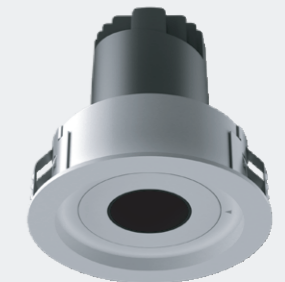

Circular Hole