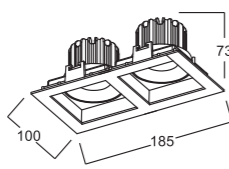

MYL31055

LED Power : 2*10W
CRI : 93
Luminous Flux : ≥85Lm/W
Cut Out Size : 168*88mm
CCT : 2700K / 3000K / 4000K

IP54 LED ECO DALI

Optical Angle

Fixture Colour Options

MYL31061

LED Power : 2*5W / 2*7W
CRI : 93
Luminous Flux : ≥85Lm/W
Cut Out Size : 168*88mm
CCT : 2700K / 3000K / 4000K

IP54 LED ECO DALI

Optical Angle

Fixture Colour Options

MYL31065

LED Power : 10W / 12W
CRI : 93
Luminous Flux : ≥85Lm/W
Cut Out Size : Φ90mm
CCT : 2700K / 3000K / 4000K

IP54 LED ECO DALI

Optical Angle

Fixture Colour Options

MYL31066

LED Power : 10W / 12W
CRI : 93
Luminous Flux : ≥85Lm/W
Cut Out Size : 95*95mm
CCT : 2700K / 3000K / 4000K

IP54 LED ECO DALI

Optical Angle

Fixture Colour Options

MYL31056

LED Power : 3*10W
CRI : 93
Luminous Flux : ≥85Lm/W
Cut Out Size : 252*88mm
CCT : 2700K / 3000K / 4000K

IP54 LED ECO DALI

Optical Angle

Fixture Colour Options

MYL31062

LED Power : 3*5W / 3*7W
CRI : 93
Luminous Flux : ≥85Lm/W
Cut Out Size : 252*88mm
CCT : 2700K / 3000K / 4000K

IP54 LED ECO DALI

Optical Angle

Fixture Colour Options

MYL31067

LED Power : 15W / 18W
CRI : 93
Luminous Flux : ≥85Lm/W
Cut Out Size : Φ95mm
CCT : 2700K / 3000K / 4000K

IP54 LED ECO DALI

Optical Angle

Fixture Colour Options

MYL31069

LED Power : 22W / 26W
CRI : 93
Luminous Flux : ≥85Lm/W
Cut Out Size : Φ132mm
CCT : 2700K / 3000K / 4000K

IP54 LED ECO DALI

Optical Angle

Fixture Colour Options