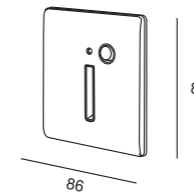

IP44 LED eco DALI 50,000h

Wall Light

MYL 36020-PIR

LED Power : 1.5W
CRI : 80
Luminous Flux : ≥85Lm/W
Cut Out Size : 86*86mm
CCT : 3000K / 4000K

IP44 LED eco DALI 50,000h

Optical Angle

Fixture Colour Options

MYL 36021-PIR

LED Power : 1.5W
CRI : 80
Luminous Flux : ≥85Lm/W
Cut Out Size : 86*86mm
CCT : 3000K / 4000K

IP44 LED eco DALI 50,000h

Optical Angle

Fixture Colour Options

MYL 36022-PIR

LED Power : 1.5W
CRI : 80
Luminous Flux : ≥85Lm/W
Cut Out Size : 86*86mm
CCT : 3000K / 4000K

IP44 LED eco DALI 50,000h

Optical Angle

Fixture Colour Options

MYL 36022

LED Power : 1.5W
CRI : 80
Luminous Flux : ≥85Lm/W
Cut Out Size : 86*86mm
CCT : 3000K / 4000K

IP44 LED eco DALI 50,000h

Optical Angle

Fixture Colour Options