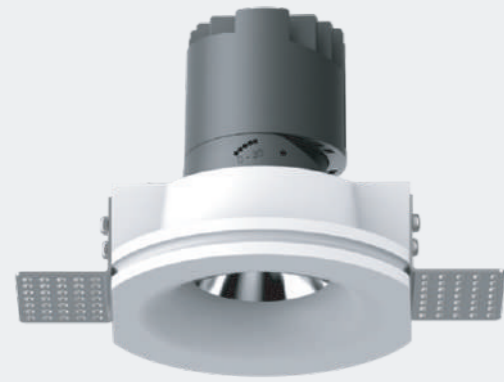

NEW Model: MYLMK1214-Gypsum

Power: 12W

Cutout: Ø122mm

Size(WxH): Ø170X119mm

Beam angle: 8°/15°/24°/36°/55°