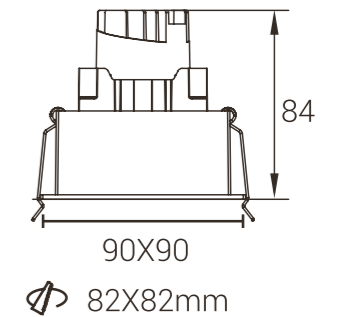

MyLed®

Model: MYLTY-RM0601-Framed
Power: 6W
Cutout: Ø70mm
Size(WxLxH): Ø75X83mm

Model: MYLTY-RM0602-Framed
Power: 6W
Cutout: Ø85mm
Size(WxLxH): Ø93X83mm
Beam angle: 15°/24°/36°

Straight Light

Polarized light

Flood Light

Straight Light

Polarized light

Model: MYLTY-RM0603-Framed
Power: 6W
Cutout: 60X60mm
Size(WxLxH): 70X70X83mm

Model: MYLTY-RM0604-Framed
Power: 6W
Cutout: 82X82mm
Size(WxLxH): 90X90X84mm
Beam angle: 15°/24°/36°

Straight Light

Polarized light

Flood Light

Straight Light

Polarized light

Power
6W

Model: MYLTY-RM0605-Frameless
Power: 6W
Cutout: Ø80mm
Size(WxLxH): Ø65X83mm

Model: MYLTY-RM0606-Frameless
Power: 6W
Cutout: Ø90mm
Size(WxLxH): Ø80X83mm
Beam angle: 15°/24°/36°