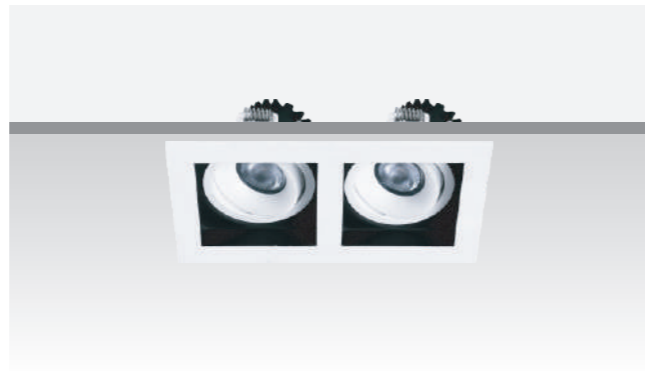

MYL31055

LED Power : 2*10W
 CRI : 93
 Luminous Flux : ≥85Lm/W
 Cut Out Size : 168*88mm
 CCT : 2700K / 3000K / 4000K

IP54 LED ECO DALI

Optical Angle

Fixture Colour Options

MYL31061

LED Power : 2*5W / 2*7W
 CRI : 93
 Luminous Flux : ≥85Lm/W
 Cut Out Size : 168*88mm
 CCT : 2700K / 3000K / 4000K