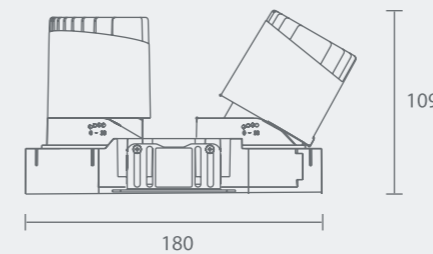

MyLed®

Model: MYLLN1221-Framed
Power: 12WX2
Beam angle: 10°/15°/24°/38°/50°
Cutout: 180XØ96mm
Size(WxLxH): 194X104X109mm

Straight

Circular Hole

Elliptical Hole

MYLLN1222-Framed
Anti-glare Hole

Model: MYLLN1223-Frameless
Power: 12WX2
Beam angle: 10°/15°/24°/38°/50°
Cutout: 180XØ96mm
Size(WxLxH): 180X145X109mm

Straight

Circular Hole

Elliptical Hole

MYLLN1224-Frameless
Anti-glare Hole

Power
12W

MyLed®

Model: MYLLN1219-Framed
Power: 12W
Beam angle: 10°/15°/24°/38°/50°
Framed Cutout: 82X82mm
Frameless Cutout: 82X79mm
Size(WxLxH): 89X89X119mm