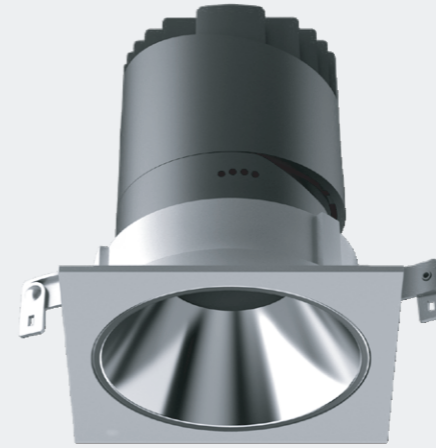

Power
20W

MyLed®

Model: MYLLN2015-Frameless
Power: 20W
Beam angle: 12°/15°/24°/38°/55°
Cutout: Ø95mm
Size(WxLxH): 128X128X121mm

Adjustable

Circular Hole

Elliptical Hole

MYLLN2016-Frameless
Anti-glare Hole

Model: MYLLN2017-Framed
Power: 20W
Beam angle: 12°/15°/24°/38°/55°
Cutout: Ø95mm
Size(WxLxH): 106X106X119mm