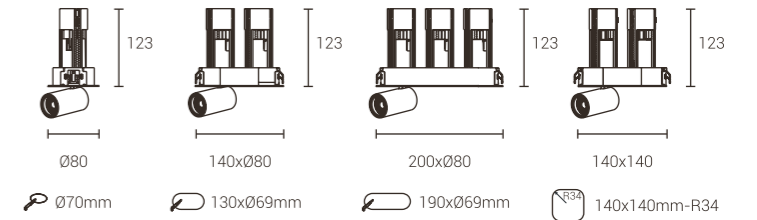

MYLLS0603 / MYLLS0623 / MYLLS0633 / MYLLS0641

Model: MYLLS0603	Model: MYLLS0623	Model: MYLLS0633	Model: MYLLS0641
Power: 6W	Power: 2X6W	Power: 3X6W	Power: 4X6W
Cutout: Ø70mm	Cutout: 130XØ68mm	Cutout: 190XØ68mm	Cutout: 140X140mm-R34
Size(WxLxH):Ø80X123mm	Size(WxLxH):130X80X123mm	Size(WxLxH):200X80X123mm	Size(WxLxH):140X140X123mm