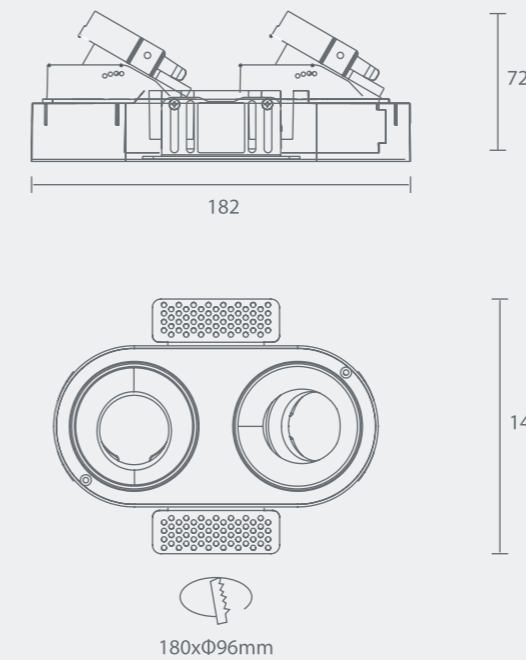

Power
MR16

Model: MYL32291-Framed
Power: 8WX2/12WX2
Cutout: 180XØ96mm
Size(WxLxH): Ø194X104X72mm

MYL32292-Framed
Anti-glare Hole

Model: MYL32293-Framed
Power: 8WX2/12WX2
Cutout: 180xØ96mm
Size(WxLxH): 182X145X72mm