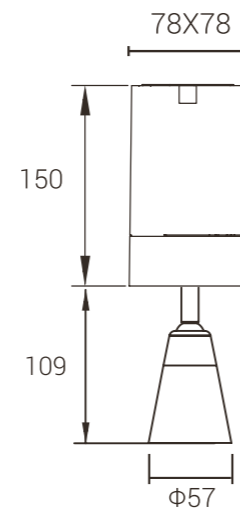

Model: MYLTY-DX1203
Power: 12W
Size(WxLxH): Ø90X150mm

Model: MYLTY-SM1204
Power: 12W
Size(WxLxH): 78X78X150mm

Model: MYLTY-DX1204
Power: 12W
Size(WxLxH): 78X78X150mm

Power
12W

Model: MYLTY-DX1205-Framed
Power: 12W
Cutout: Ø94mm
Size(WxLxH): Ø90X155mm

Power
8W

Model: MYLTY-SM0803
Power: 8W
Size(WxLxH): Ø90X259mm

MyLed®

Model: MYLTY-DX0803
Power: 8W
Size(WxLxH): Ø90X259mm

Model: MYLTY-SM0804
Power: 8W
Size(WxLxH): 78X78X79mm

Model: MYLTY-DX0804
Power: 8W
Size(WxLxH): 78X78X259mm

Power
18W

Model: MYLTY-SM1801
Power: 18W
Size(WxLxH): Ø90X150mm

Model: MYLTY-DX1801
Power: 18W
Size(WxLxH): Ø90X150mm

Model: MYLTY-SM1802
Power: 18W
Size(WxLxH): 78X78X150mm

Model: MYLTY-DX1802
Power: 18W
Size(WxLxH): 78X78X150mm

Power
20W

Model: MYLTY-SM2001
Power: 20W
Size(WxLxH): Ø107X197mm

Straight Light

Polarized light

Model: MYLTY-DX2001
Power: 20W
Size(WxLxH): Ø107X197mm

Straight Light

Polarized light

Model: MYLTY-SM2002
Power: 20W
Size(WxLxH): 100X100X197mm