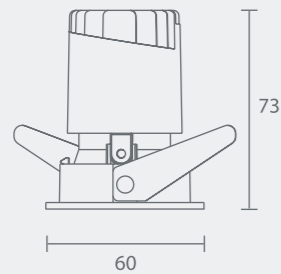

NEW Model: MYLLN0618
 Power: 6W
 Cutout: 65X60mm
 Size(WxH): 138X68X81mm

NEW Model: MYLLN0626
 Power: 6WX2
 Cutout: 133X60mm
 Size(WxH): 205X68X81mm

NEW Model: MYLLN0636
 Power: 6WX3
 Cutout: 200X60mm
 Size(WxH): 272X68X81mm

NEW Model: MYLLN0624
 Power: 6WX2
 Cutout: Ø135mm
 Size(WxH): Ø146X81mm

Power
6W

Adjustable

Adjustable

Model: MYLLN0613-Framed
Power: 6W
Beam angle: 10° / 15° / 24° / 38°
Cutout: Ø50mm
Size(WxLxH): 60X60X73mm

Model: MYLLN0614-Framed
Power: 6W
Beam angle: 10° / 15° / 24° / 38°
Cutout: Ø70mm
Size(WxH): Ø80X81mm

Circular Hole

Elliptical Hole

Circular Hole

Elliptical Hole

Power
6W

Model: MYLLN0611-Framed
Power: 6W
Beam angle: 10° / 15°/24° / 38°
Cutout: Ø50mm
Size(WxLxH): 58X73mm

Adjustable

Circular Hole

Elliptical Hole

Model: MYLLN0612-Frameless
Power: 6W
Beam angle: 10° /15° / 24° / 38°
Cutout: Ø52mm
Size(WxLxH): 97X73mm

Anti-glare Function Analysis

Anti-glare angle > 30 degree to protect the eyes