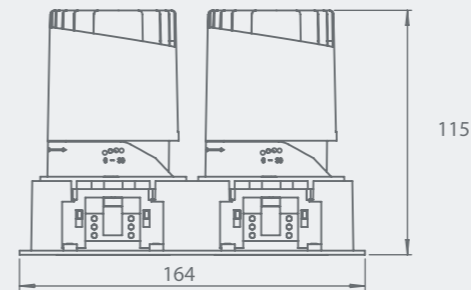

Adjustable

Frameless-Adjustable

Framed-Square Hole

Frameless-Square Hole

Model: MYLLN1225-Framed
Power: 12WX2
Beam angle: 10°/15°/24°/38°/50°
Framed Cutout: 164X82.5mm
Frameless Cutout: 153X84.5mm
Size(WxLxH): 164X89X115mm