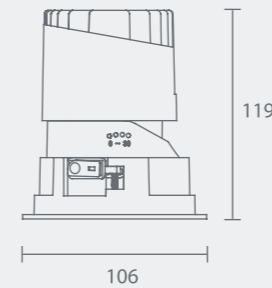

Elliptical Hole

MYLLN2012-Framed
Anti-glare Hole

MyLed®

Model: MYLLN2013-Frameless
Power: 20W
Beam angle: 12°/15°/24°/38°/55°
Cutout: Ø95mm
Size(WxH): 162X118mm

Adjustable

Circular Hole

Elliptical Hole

MYLLN2014-Frameless
Anti-glare Hole

Power
20W

MyLed®

Model: MYLLN2015-Frameless
Power: 20W
Beam angle: 12°/15°/24°/38°/55°
Cutout: Ø95mm
Size(WxLxH): 128X128X121mm

Adjustable

Circular Hole

Elliptical Hole

MYLLN2016-Frameless
Anti-glare Hole

Model: MYLLN2017-Framed
Power: 20W
Beam angle: 12°/15°/24°/38°/55°
Cutout: Ø95mm
Size(WxLxH): 106X106X119mm

Adjustable

Circular Hole

Elliptical Hole

MYLLN2018-Framed
Anti-glare Hole

Power
20W

Model: MYLLN2021-Framed
Power: 20W X 2
Beam angle: 12°/15°/24°/38°/55°
Cutout: 223XØ115mm
Size(WxH): 240XØ128X131mm

Straight