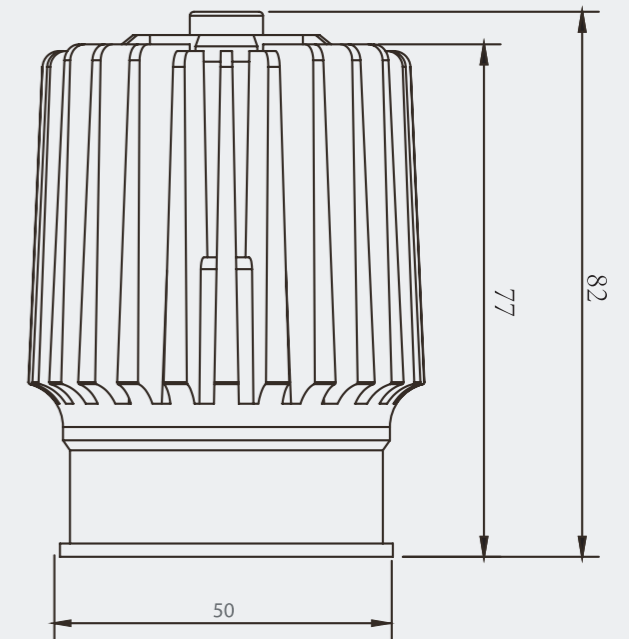

Matching Module / Mr16 / Gu10 Light Source

Matching

It can be matched with different light source modules
and the combination is changeable

Model: MYLMD5008
Power: 8W
Size(WxLxH): Ø50X72.9mm

Model: MYLMD5012
Power: 12W
Size(WxLxH): Ø50X82mm