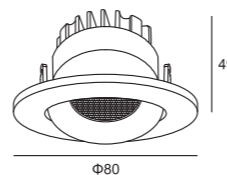

Optical Angle

Fixture Colour Options

MYL 31008

LED Power : 5W / 7W
CRI : 93
Luminous Flux : ≥85Lm/W
Cut Out Size : ⌀72mm
CCT : 2700K / 3000K / 4000K

Optical Angle

Fixture Colour Options

MYL 31010

LED Power : 5W / 7W
CRI : 93
Luminous Flux : ≥85Lm/W
Cut Out Size : ⌀72mm
CCT : 2700K / 3000K / 4000K

Optical Angle

Fixture Colour Options

MYL31011

LED Power : 10W
 CRI : 93
 Luminous Flux : ≥85Lm/W
 Cut Out Size : Φ72mm
 CCT : 2700K / 3000K / 4000K

IP54 LED eco

Optical Angle

Fixture Colour Options

MYL31014

LED Power : 5W / 7W
 CRI : 93
 Luminous Flux : ≥85Lm/W
 Cut Out Size : Φ68mm
 CCT : 2700K / 3000K / 4000K

IP54 LED eco

Optical Angle

Fixture Colour Options

Anti-Glare Series

Currently, virtually all new and modernized buildings are looking for lighting solutions that provide high-quality light with low energy consumption and low maintenance costs.