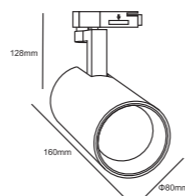

LED POWER : 10W / 15W
 CRI : 93
 Luminous flux : ≥85Lm/W
 CCT : 2700K / 3000K / 4000K

IP20 LED eco

Optical Angle

Fixture Colour Options

MYL17011

LED POWER : 20W / 25W
 CRI : 93
 Luminous flux : ≥85Lm/W
 CCT : 2700K / 3000K / 4000K