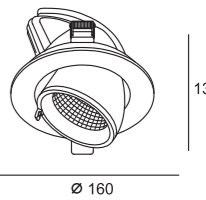

Fixture Colour Options