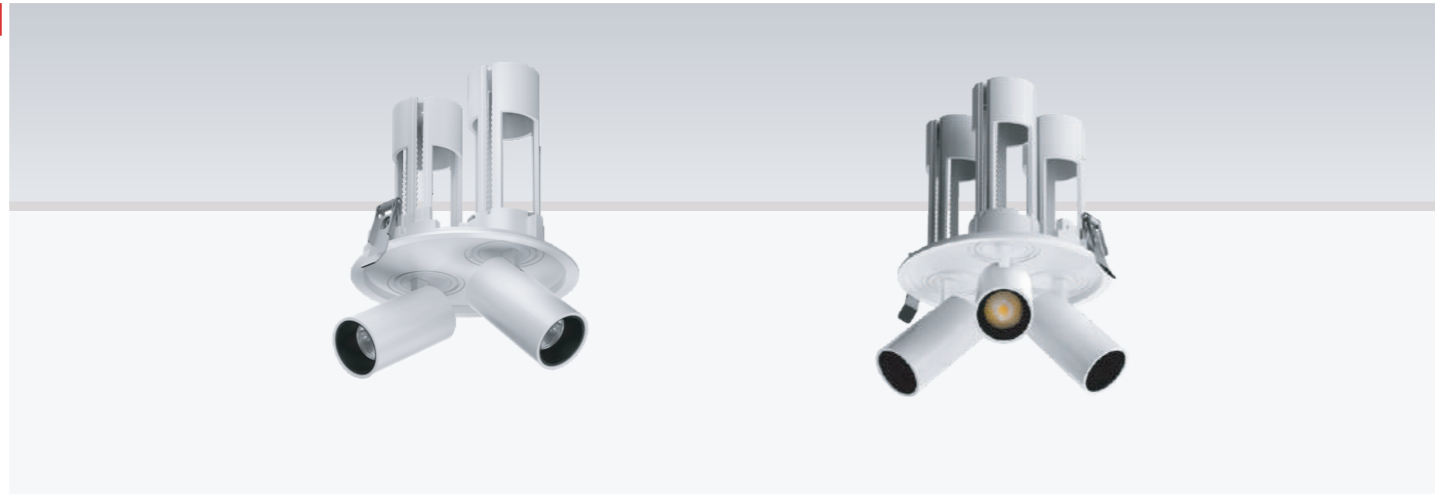

Framed

NEW

1. Colour:
2. White+White
   - White+Black
   - Black+Gold
   - Black+Black
3. Optional:
4. Honey comb
   - Soft Lens
   - Square
   - Stripe