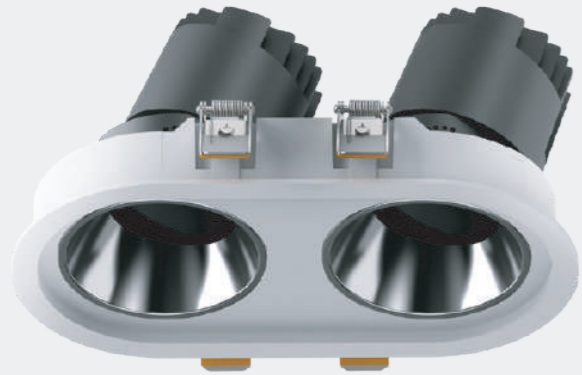

Adjustable

Circular Hole

Elliptical Hole

MYLLN2018-Framed
Anti-glare Hole

Power
20W

Model: MYLLN2021-Framed
Power: 20W X 2
Beam angle: 12°/15°/24°/38°/55°
Cutout: 223XØ115mm
Size(WxH): 240XØ128X131mm

Straight