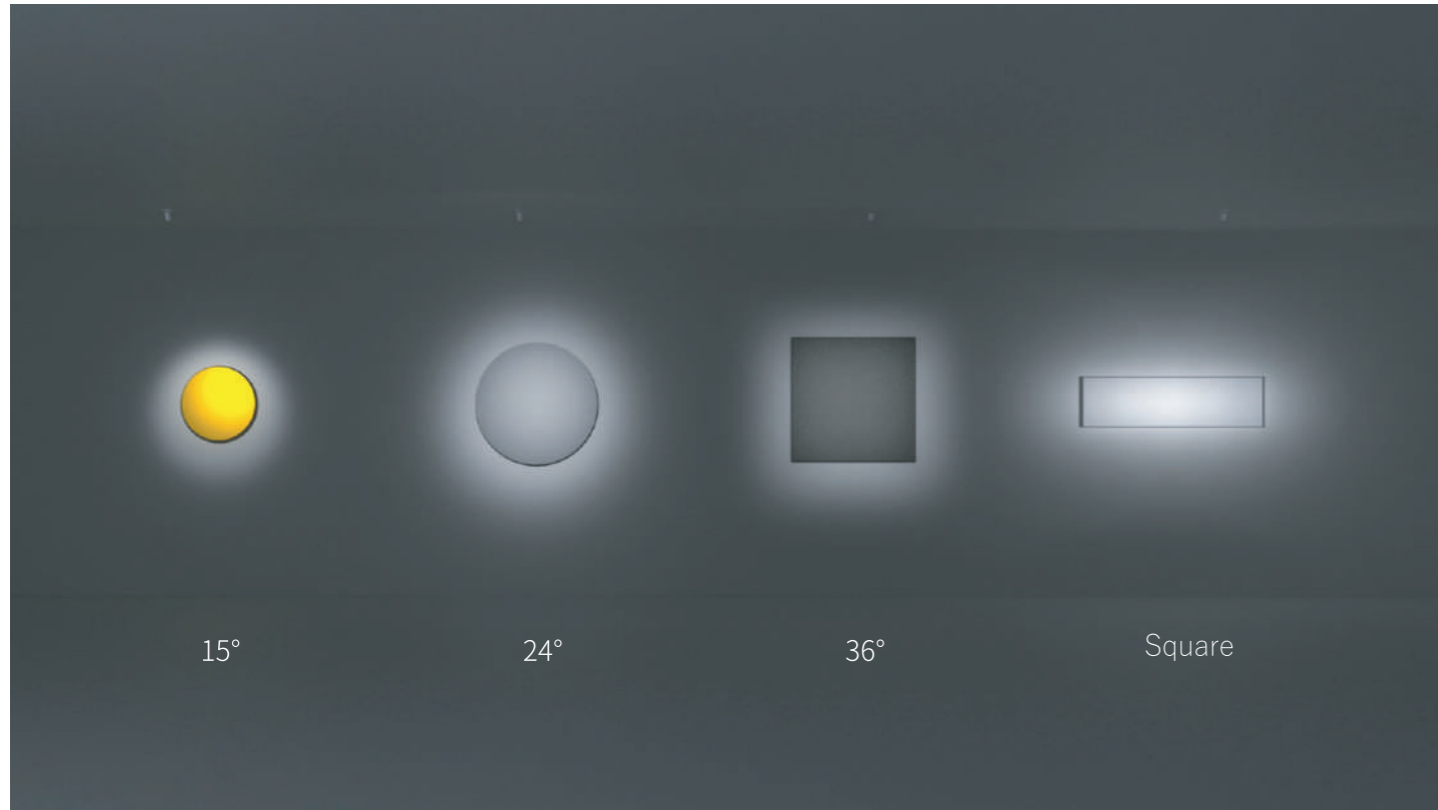

LIGHT-EFFECT ACCESSORIES

Honey Comb

Excessive soft edge light source effect, effectively prevent excessive astigmatism, let direct light through, thereby preventing glare, eye protection, anti-glare UGR less than 16

Frosted Filter

Ground glass filters out soft light and further enhances the diffuse effect of light, thus reducing the possibility of glare and providing a uniform and soft light environment.

Rhomboid Filter

Square spot, through atomization or diffusion, make light evenly diffuse more soft, thereby reducing the stimulation of lamps to the human eye, achieving antiglare effect, and generally both have optical beam expanding effect.

Fringe Filter

The stretching stripe spot can be stretched horizontally or linearly according to the direction, and the function is to stretch the circular spot into elliptical spot. It can concentrate the spot in one direction, illuminate the widest possible area in that direction, and reduce the waste of light in other directions (mainly in the direction of ellipse short axis).