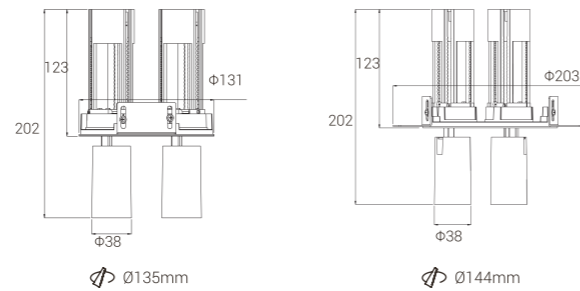

- Colour:
- White+White
 - White+Black
 - Black+Gold
 - Black+Black
- Optional:
- Honey comb
 - Soft Lens
 - Square
 - Stripe

MYLLS0606 / MYLLS0626 / MYLLS0636

Model: MYLLS0606	Model: MYLLS0626	Model: MYLLS0636
Power: 6W	Power: 2X6W	Power: 3X6W
Cutout: 65X60mm	Cutout: 133X60mm	Cutout: 200X60mm
Size(WxLxH):Ø38X140X202mm	Size(WxLxH):Ø38X206X202mm	Size(WxLxH):Ø38X272X202mm

NEW

- Colour:
- White+White
 - White+Black
 - Black+Gold
 - Black+Black
- Optional:
- Honey comb
 - Soft Lens
 - Square
 - Stripe

MYLLS0628 / MYLLS0328

Model: MYLLS0628	Model: MYLLS0328
Power: 6WX2	Power: 6WX3
Cutout: Ø135mm	Cutout: Ø144mm
Size(WxLxH): Ø38X131X202mm	Size(WxLxH): Ø38X203X202mm