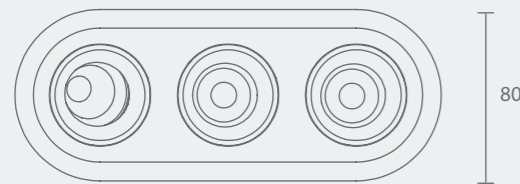

Model: MYLLN0621-Framed
Power: 6WX2
Beam angle: 10° / 15° / 24° / 38°
Cutout: 130XØ69mm
Size(WxLxH): 140XØ80X81mm

Straight

Model: MYLLN0622-Frameless
Power: 6WX2
Beam angle: 10° / 15° / 24° / 38°
Cutout: 132XØ67mm
Size(WxLxH): 168X68X81mm

Power
6W

Straight

Straight

Model: MYLLN0631-Framed
Power: 6WX3
Beam angle: 10° / 15° / 24° / 38°
Cutout: 190x Ø69mm
Size(WxLxH): 200XØ80X81mm

Model: MYLLN0632-Frameless
Power: 6WX3
Beam angle: 10° / 15° / 24° / 38°
Cutout: 192 X Ø67mm
Size(WxLxH): 246X66X81mm

190XØ69mm

Circular Hole

Circular Hole

Elliptical Hole

192XØ67mm

Elliptical Hole

Power
6W

Model: MYLLN0641-Framed
Power: 6WX4
Beam angle: 10° / 15° / 24° / 38°
Cutout: 130X130mm-R34.5
Size(WxLxH): 140X140X81mm