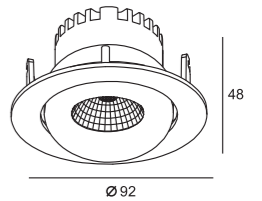

MYL 31001

LED Power : 10W / 12W
CRI : 93
Luminous Flux : ≥85Lm/W
Cut Out Size : ⌀89mm
CCT : 2700K / 3000K / 4000K

Optical Angle

Fixture Colour Options

MYL 31003

LED Power : 10W / 12W
CRI : 93
Luminous Flux : ≥85Lm/W
Cut Out Size : ⌀83mm
CCT : 2700K / 3000K / 4000K

Optical Angle

Fixture Colour Options

MYL 31008

LED Power : 5W / 7W
CRI : 93
Luminous Flux : ≥85Lm/W
Cut Out Size : ⌀72mm
CCT : 2700K / 3000K / 4000K

Optical Angle

Fixture Colour Options

MYL 31010

LED Power : 5W / 7W
CRI : 93
Luminous Flux : ≥85Lm/W
Cut Out Size : ⌀72mm
CCT : 2700K / 3000K / 4000K