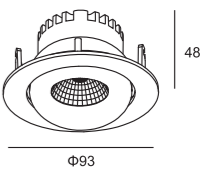

IP54 LED ECO

Optical Angle

Fixture Colour Options

MYL31122

LED Power : 10W
 CRI : 97+
 Luminous Flux : $\geq 85\text{Lm/W}$
 Cut Out Size : $\Phi 83\text{mm}$
 CCT : 1800K~3000K / 2700K~4000K

IP54 LED ECO

Optical Angle