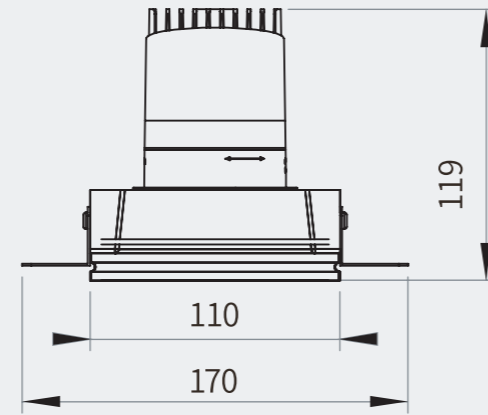

Size(WxH): Ø109X90mm

Beam angle: 8°/15°/24°/36°/55°

NEW Model: MYLMK0813-Gypsum
 Power: 8W
 Cutout: Ø122mm
 Size(WxH): Ø110X84mm
 Beam angle: 8°/15°/24°/36°/55°

NEW Model: MYLMK0611-Gypsum
 Power: 6W
 Cutout: Ø102mm
 Size(WxH): Ø150X91mm
 Beam angle: 8°/15°/24°/36°/55°

NEW Model: MYLMK1213-Gypsum
 Power: 12W
 Cutout: Ø122mm
 Size(WxH): Ø170X109mm
 Beam angle: 8°/15°/24°/36°/55°

NEW Model: MYLMK0814-Gypsum
 Power: 8W
 Cutout: Ø122mm
 Size(WxH): Ø97X170mm
 Beam angle: 8°/15°/24°/36°/55°