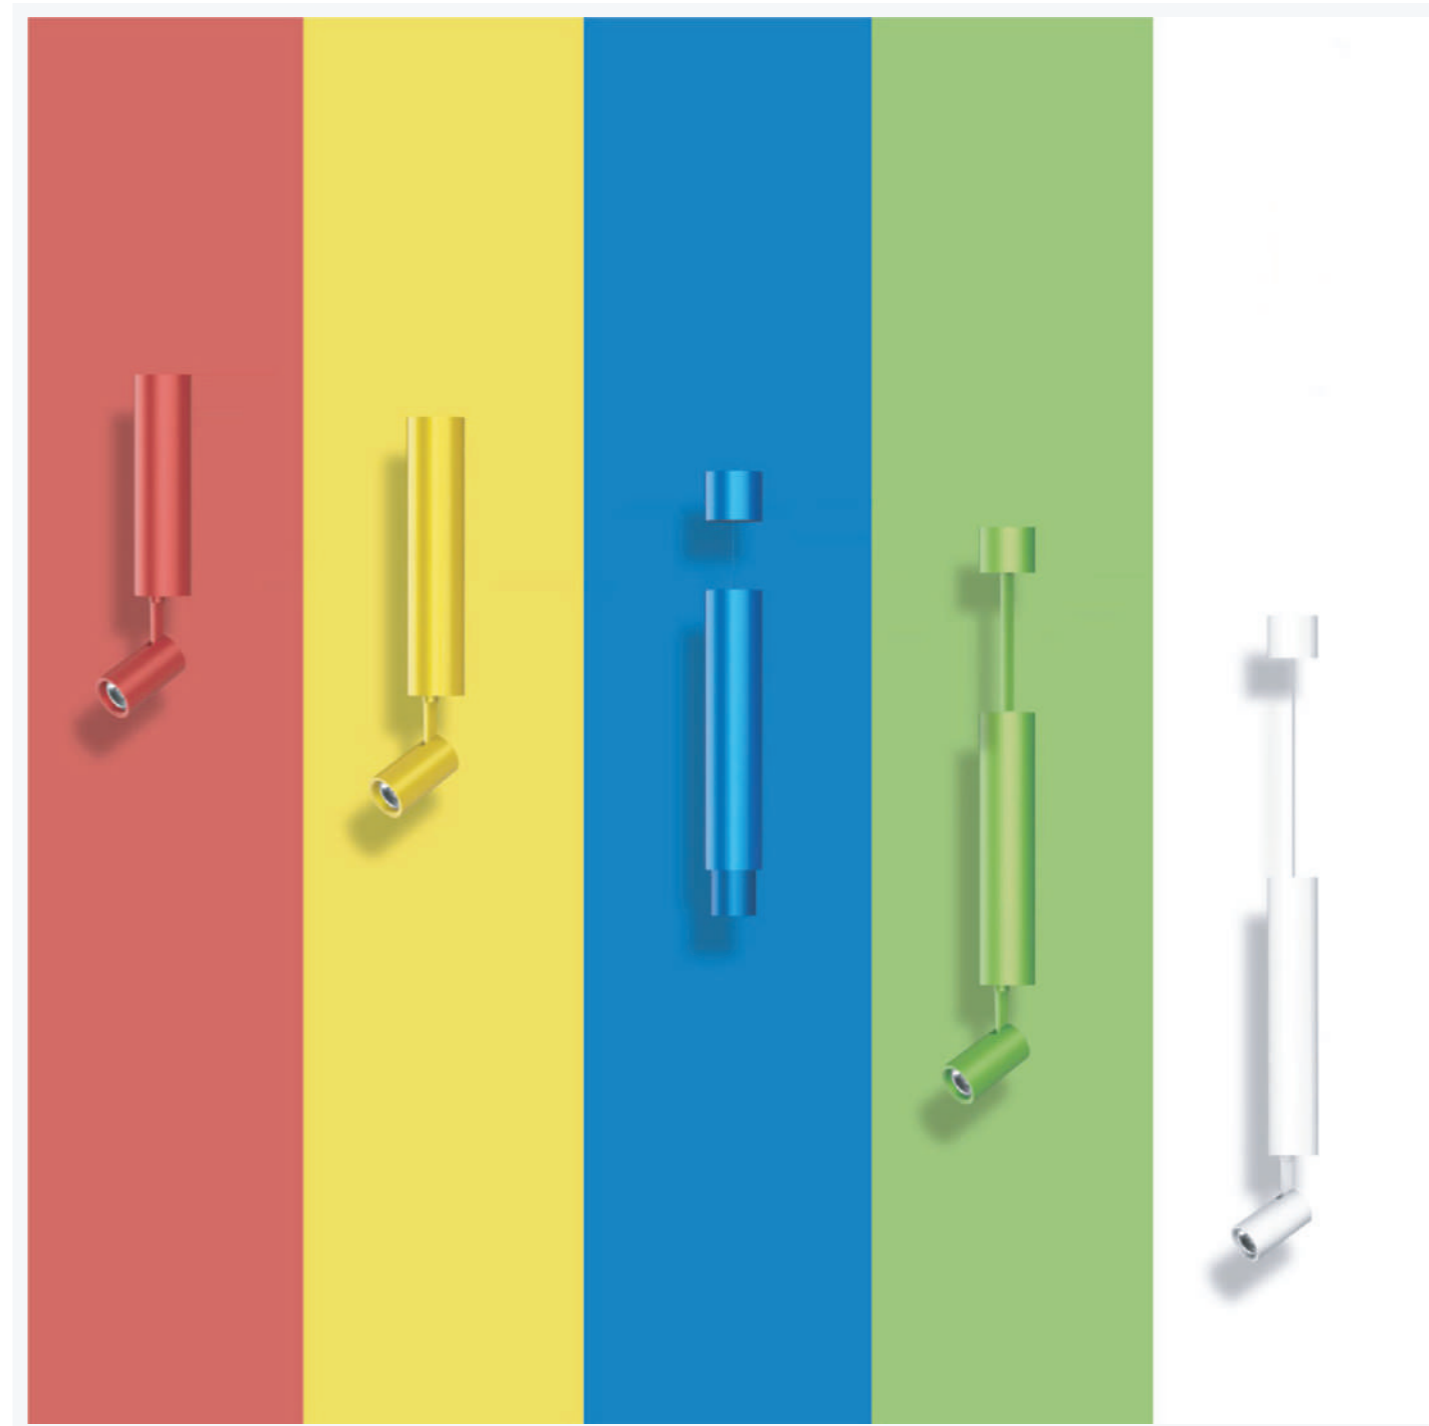

Colour:

MYLSM-RM0812 / MYLSM-RM0822 / MYLSM-RM0832

Model: MYLSM-RM0812	Model: MYLSM-RM0822	Model: MYLSM-RM0832
Power: 8W	Power: 2X8W	Power: 3X8W
Cutout: Ø38mm	Cutout: Ø133mm	Cutout: Ø141mm
Size(WxLxH): Ø45X117mm	Size(WxLxH): Ø139X111mm	Size(WxLxH): Ø146X111mm

Frameless

NEW

MYLSM-RM0813 / MYLSM-RM0823 / MYLSM-RM0833

Model: MYLSM-RM0813	Model: MYLSM-RM0823	Model: MYLSM-RM0833
Power: 8W	Power: 2X8W	Power: 3X8W
Cutout: 65X60mm	Cutout: 133X60mm	Cutout: 200X60mm
Size(WxLxH): 138X122X68mm	Size(WxLxH): 206X122X68mm	Size(WxLxH): 272X122X68mm

MYLSM-RM0814 / MYLSM-RM0824 / MYLSM-RM0834

Model: MYLSM-RM0814	Model: MYLSM-RM0824	Model: MYLSM-RM0834
Power: 8W	Power: 2X8W	Power: 3X8W
Cutout: Ø59mm	Cutout: Ø135mm	Cutout: Ø144mm
Size(WxLxH): 110X89mm	Size(WxLxH): 194X112mm	Size(WxLxH): 203X112mm

- Series design, deep anti-glare design, effectively reduce glare.
- The module rotates 355° horizontally and 60° vertically to meet different illumination angles.
- The light body can be freely stretched downward upward to meet the high demand of different layers