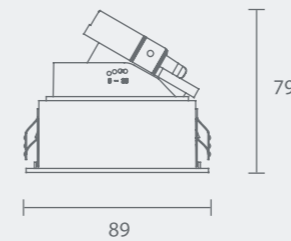

Fixture MR16/GU10

Model: MYL32281-Framed
Power: 8W /12W
Cutout: Ø75mm
Size(WxLxH): Ø86X57mm

MYL32282 Anti-glare
MYL32286-Frameless Anti-glare
MYL32284-Frameless Anti-glare

Model: MYL32287-Framed
Power: 8W /12W
Cutout: 82X82mm
Size(WxLxH): 89X89X79mm