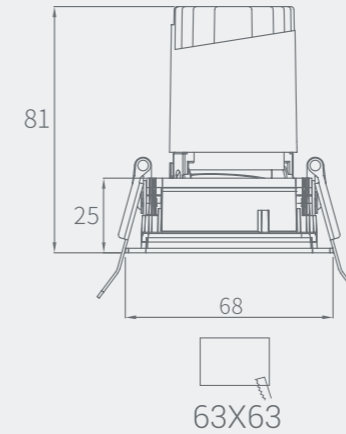

NEW Model: MYLLN0617
 Power: 6W
 Cutout: 63X63mm
 Size(WxH): 68X68X81mm

NEW Model: MYLLN0625
 Power: 6WX2
 Cutout: 130X60mm
 Size(WxH): 135X68X81mm

Free combination

Free collocation like building blocks, providing enough choices for more scenes
 Multi head face box provides more matching ways.