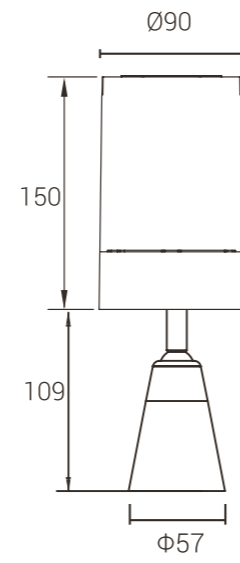

Power
8W

Model: MYLTY-SM0803
Power: 8W
Size(WxLxH): Ø90X259mm

MyLed®