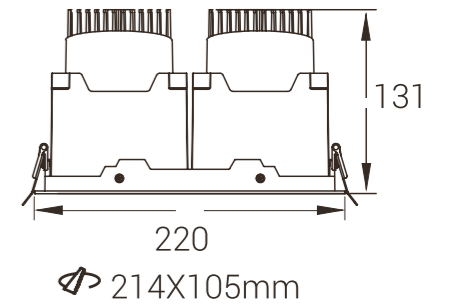

Straight Light

Polarized light

Power
8W/12W

Model: MYLTY-RM081221-Framed
Power: 8W/12W
Cutout: 175X85mm
Size(WxLxH): 180X90X167mm

Model: MYLTY-RM2021-Framed
Power: 20WX2
Cutout: 214X105mm
Size(WxLxH): 220X110X132mm