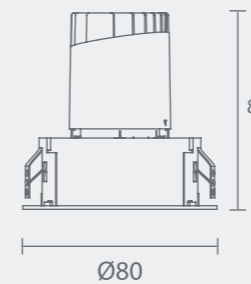

NEW Model: MYLLN0624
 Power: 6WX2
 Cutout: Ø135mm
 Size(WxH): Ø146X81mm

Power
6W

Adjustable

Adjustable

Model: MYLLN0613-Framed
Power: 6W
Beam angle: 10° / 15° / 24° / 38°
Cutout: Ø50mm
Size(WxLxH): 60X60X73mm

Model: MYLLN0614-Framed
Power: 6W
Beam angle: 10° / 15° / 24° / 38°
Cutout: Ø70mm
Size(WxH): Ø80X81mm

Circular Hole

Elliptical Hole

Circular Hole

Elliptical Hole

Power
6W

Model: MYLLN0611-Framed
Power: 6W
Beam angle: 10° / 15°/24° / 38°
Cutout: Ø50mm
Size(WxLxH): 58X73mm