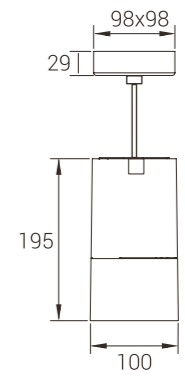

Power
20W

Model: MYLTY-SM2001
Power: 20W
Size(WxLxH): Ø107X197mm

Model: MYLTY-DX2001
Power: 20W
Size(WxLxH): Ø107X197mm

Model: MYLTY-SM2002
Power: 20W
Size(WxLxH): 100X100X197mm

Model: MYLTY-DX2002
Power: 20W
Size(WxLxH): 100X100X197mm