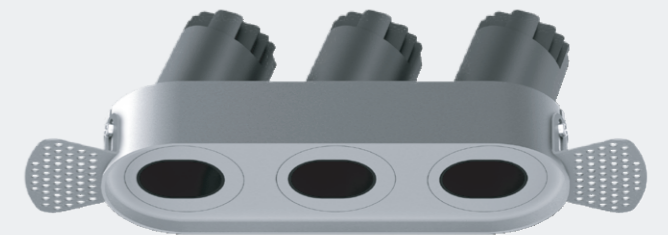

190XØ69mm

Circular Hole

Circular Hole

Elliptical Hole

192XØ67mm

Elliptical Hole

Power
6W

Model: MYLLN0641-Framed
Power: 6WX4
Beam angle: 10° / 15° / 24° / 38°
Cutout: 130X130mm-R34.5
Size(WxLxH): 140X140X81mm