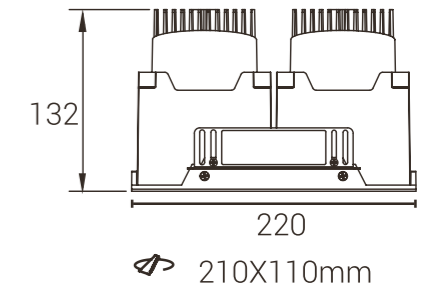

Straight Light

Polarized light

-----○

-----○

Power
6W

Model:MYLTY-SM0601
Power: 6W
Size(WxLxH): Ø65X135mm

Straight Light

Polarized light