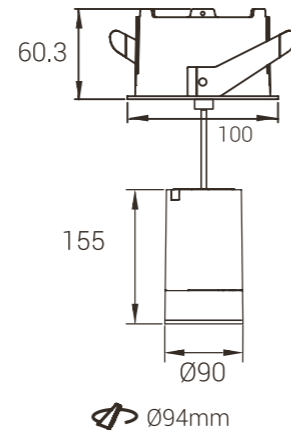

Model: MYLTY-DX1203
Power: 12W
Size(WxLxH): Ø90X150mm

Model: MYLTY-SM1204
Power: 12W
Size(WxLxH): 78X78X150mm

Model: MYLTY-DX1204
Power: 12W
Size(WxLxH): 78X78X150mm

Power
12W

Model: MYLTY-DX1205-Framed
Power: 12W
Cutout: Ø94mm
Size(WxLxH): Ø90X155mm