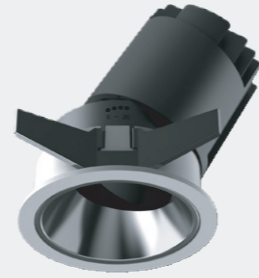

130X130mm-R34.5

Straight

Circular Hole

Elliptical Hole

Model: MYLLN0642-Frameless
Power: 6WX4
Beam angle: 10° / 15° / 24° / 38°
Cutout: Ø132X127 mm-R35
Size(WxLxH): 186X126X81mm

Ø132 x127 mm-R35

Power
12W

Model: MYLLN1211-Framed
Power: 12W
Beam angle: 10° / 15° / 24° / 38°
Cutout: Ø75mm
Size(WxH): Ø86X104mm