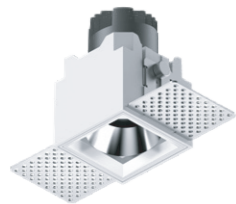

Straight Light

Polarized light

Flood Light

Straight Light

Polarized light

Model: MYLTY-RM0607-Frameless
Power: 6W
Cutout: Ø60X75mm
Size(WxLxH): Ø58X58X83mm

Model: MYLTY-RM0608-Frameless
Power: 6W
Cutout: 85X85mm
Size(WxLxH): 78X78X84mm
Beam angle: 15°/24°/36°