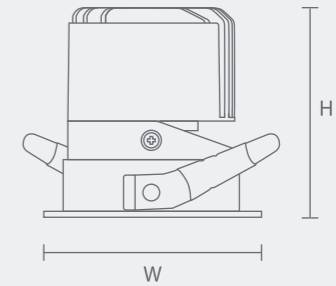

Model: MYL32030-Straight
Power: 7W
Beam angle: 15° / 24° / 38°
CCT: 2700K / 3000K / 4000K
Cutout: Ø65mm
Size(WxH): Ø75x62mm

Model: MYL32031-Straight
Power: 10W
Beam angle: 15° / 24° / 38°
CCT: 2700K / 3000K / 4000K
Cutout: Ø75mm
Size(WxH): Ø84x78mm

Model: MYL32201-Straight
Power: 6W
Beam angle: 15° / 24° / 38°
CCT: 2700K / 3000K / 4000K
Cutout: Ø55mm
Size(WxH): Ø65x70mm

Model: MYL32202-Straight
Power: 10W
Beam angle: 15° / 24° / 38°
CCT: 2700K / 3000K / 4000K
Cutout: Ø75mm
Size(WxH): Ø86x76mm