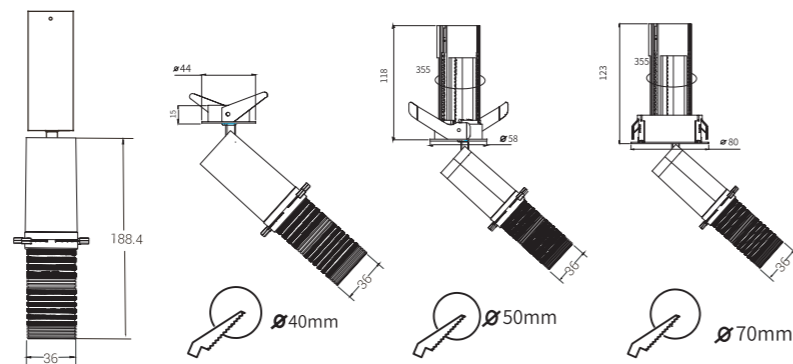

Colour:

Colour: