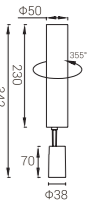

Colour: White Black Gold

MYLSM-LS0601

Model:	MYLSM-LS0601
Power:	6W
Surface	Mounted
Light Source	CREE
Size(DxH):	Ø38X70mm
Housing Size:	Ø50X320mm

Multi angle selection

Stretchable radiator tube can be used for more purposes and more lighting scenes.