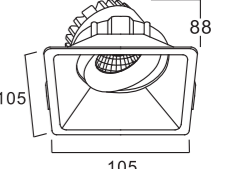

MYL31055

LED Power : 2*10W
CRI : 93
Luminous Flux : ≥85Lm/W
Cut Out Size : 168*88mm
CCT : 2700K / 3000K / 4000K

IP54 LED ECO DALI

Optical Angle

Fixture Colour Options

MYL31061

LED Power : 2*5W / 2*7W
CRI : 93
Luminous Flux : ≥85Lm/W
Cut Out Size : 168*88mm
CCT : 2700K / 3000K / 4000K

IP54 LED ECO DALI

Optical Angle

Fixture Colour Options

MYL31065

LED Power : 10W / 12W
CRI : 93
Luminous Flux : ≥85Lm/W
Cut Out Size : Φ90mm
CCT : 2700K / 3000K / 4000K

IP54 LED ECO DALI

Optical Angle

Fixture Colour Options

MYL31066

LED Power : 10W / 12W
CRI : 93
Luminous Flux : ≥85Lm/W
Cut Out Size : 95*95mm
CCT : 2700K / 3000K / 4000K

IP54 LED ECO DALI

Optical Angle

Fixture Colour Options

MYL31056

LED Power : 3*10W
CRI : 93
Luminous Flux : ≥85Lm/W
Cut Out Size : 252*88mm
CCT : 2700K / 3000K / 4000K

IP54 LED ECO DALI

Optical Angle

Fixture Colour Options

MYL31062

LED Power : 3*5W / 3*7W
CRI : 93
Luminous Flux : ≥85Lm/W
Cut Out Size : 252*88mm
CCT : 2700K / 3000K / 4000K

IP54 LED ECO DALI

Optical Angle

Fixture Colour Options

MYL31067

LED Power : 15W / 18W
CRI : 93
Luminous Flux : ≥85Lm/W
Cut Out Size : Φ95mm
CCT : 2700K / 3000K / 4000K

IP54 LED ECO DALI

Optical Angle

Fixture Colour Options

MYL31069

LED Power : 22W / 26W
CRI : 93
Luminous Flux : ≥85Lm/W
Cut Out Size : Φ132mm
CCT : 2700K / 3000K / 4000K

IP54 LED ECO DALI

Optical Angle

Fixture Colour Options