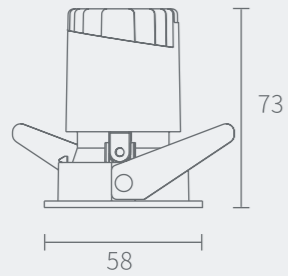

NEW Model: MYLLN0618
 Power: 6W
 Cutout: 65X60mm
 Size(WxH): 138X68X81mm

NEW Model: MYLLN0626
 Power: 6WX2
 Cutout: 133X60mm
 Size(WxH): 205X68X81mm

NEW Model: MYLLN0636
 Power: 6WX3
 Cutout: 200X60mm
 Size(WxH): 272X68X81mm

NEW Model: MYLLN0624
 Power: 6WX2
 Cutout: Ø135mm
 Size(WxH): Ø146X81mm

Power
6W

Adjustable

Adjustable

Model: MYLLN0613-Framed
Power: 6W
Beam angle: 10° / 15° / 24° / 38°
Cutout: Ø50mm
Size(WxLxH): 60X60X73mm

Model: MYLLN0614-Framed
Power: 6W
Beam angle: 10° / 15° / 24° / 38°
Cutout: Ø70mm
Size(WxH): Ø80X81mm

Circular Hole

Elliptical Hole

Circular Hole

Elliptical Hole

Power
6W

Model: MYLLN0611-Framed
Power: 6W
Beam angle: 10° / 15°/24° / 38°
Cutout: Ø50mm
Size(WxLxH): 58X73mm

Adjustable

Circular Hole

Elliptical Hole

Model: MYLLN0612-Frameless
Power: 6W
Beam angle: 10° /15° / 24° / 38°
Cutout: Ø52mm
Size(WxLxH): 97X73mm

Anti-glare Function Analysis

Anti-glare angle > 30 degree to protect the eyes