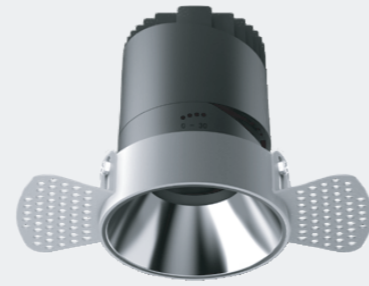

Straight

Adjustable

MYLLN3014-Framed
Anti-glare Hole

Power
30W

Model: MYLLN3015-Frameless
Power: 30W
Beam angle: 10°/15°/24°/38°/55°
Cutout: Ø120mm
Size(WxH): 185X145mm

Straight

Adjustable

MYLLN3016-Frameless
Anti-glare Hole