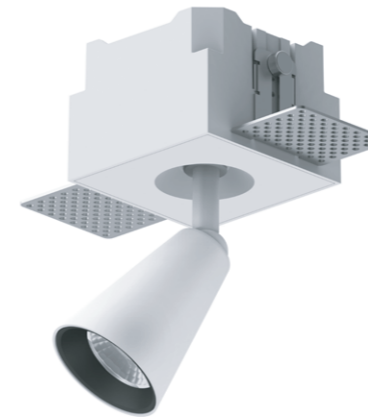

Model: MYLTY-RM0808-Frameless
Power: 8W
Cutout: 80X95mm
Size(WxLxH): 78X78X109mm