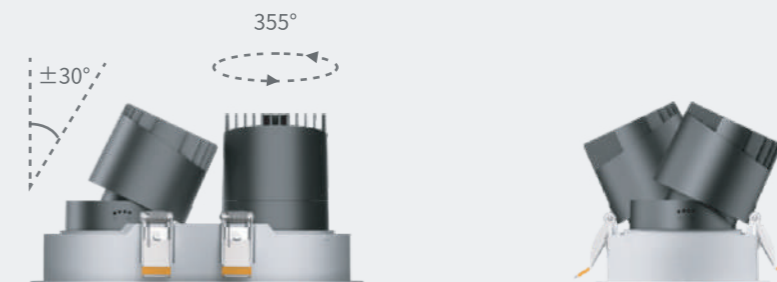

Luminous efficiency

Rotate freely in all directions

Adjust light as needed to maximize the value of light effect