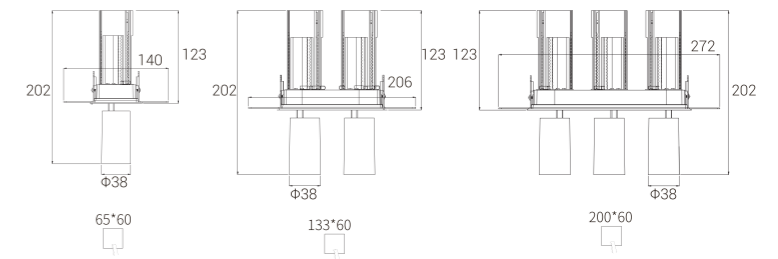

MYLLS0606 / MYLLS0626 / MYLLS0636

Model: MYLLS0606	Model: MYLLS0626	Model: MYLLS0636
Power: 6W	Power: 2X6W	Power: 3X6W
Cutout: 65X60mm	Cutout: 133X60mm	Cutout: 200X60mm
Size(WxLxH):Ø38X140X202mm	Size(WxLxH):Ø38X206X202mm	Size(WxLxH):Ø38X272X202mm