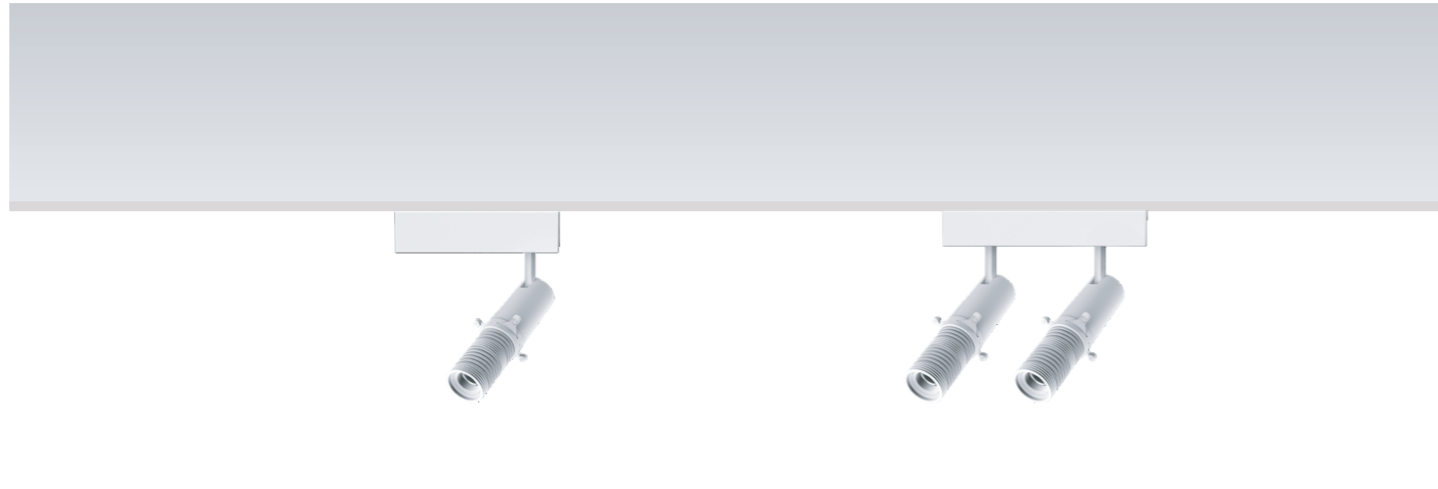

MYLQG0811 / MYLQG0821

Model: MYLQG0811	Model: MYLQG0821
Power: 8W	Power: 2X8W
Size(WxLxH): Ø38X69mm	Size(WxLxH): Ø38X69mm
Driver Box: 32X38X160mm	Driver Box: 32X38X204mm