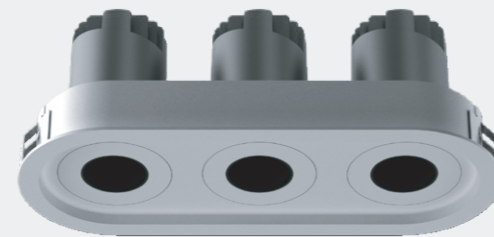

Circular Hole