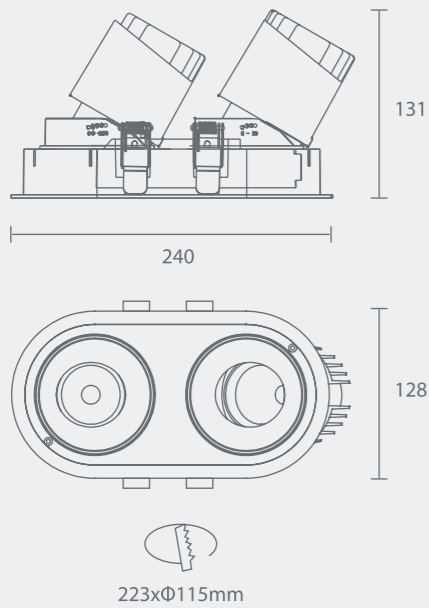

Power
20W

MyLed®

Model: MYLLN2015-Frameless
Power: 20W
Beam angle: 12°/15°/24°/38°/55°
Cutout: Ø95mm
Size(WxLxH): 128X128X121mm

Adjustable

Circular Hole

Elliptical Hole

MYLLN2016-Frameless
Anti-glare Hole

Model: MYLLN2017-Framed
Power: 20W
Beam angle: 12°/15°/24°/38°/55°
Cutout: Ø95mm
Size(WxLxH): 106X106X119mm

Adjustable

Circular Hole

Elliptical Hole

MYLLN2018-Framed
Anti-glare Hole

Power
20W

Model: MYLLN2021-Framed
Power: 20W X 2
Beam angle: 12°/15°/24°/38°/55°
Cutout: 223XØ115mm
Size(WxH): 240XØ128X131mm

Straight

Circular Hole

Elliptical Hole

MYLLN2022-Framed
Anti-glare Hole

Model: MYLLN2023-Frameless
Power: 20W X 2
Beam angle: 12°/15°/24°/38°/55°
Cutout: 223XØ115mm
Size(WxH): 224X165X126mm

Straight

Circular Hole

Elliptical Hole