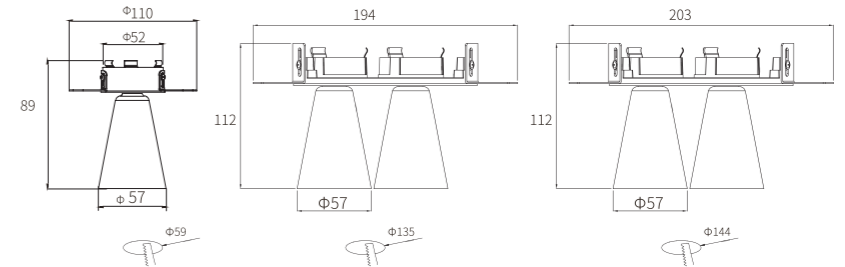

MYLSM-RM0814 / MYLSM-RM0824 / MYLSM-RM0834

Model: MYLSM-RM0814	Model: MYLSM-RM0824	Model: MYLSM-RM0834
Power: 8W	Power: 2X8W	Power: 3X8W
Cutout: Ø59mm	Cutout: Ø135mm	Cutout: Ø144mm
Size(WxLxH): 110X89mm	Size(WxLxH): 194X112mm	Size(WxLxH): 203X112mm