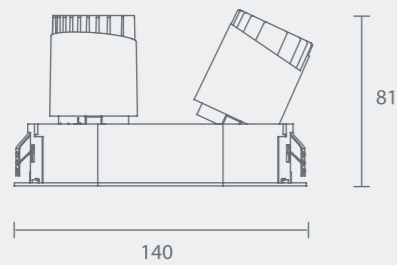

Different Beam Angle Different light effect

Straight light effect

Wall washer light effect

Power
6W

Model: MYLLN0615-Frameless
Power: 6W
Beam angle: 10° / 15°/24° / 38°
Cutout: Ø72mm
Size(WxH): 126X81mm

Adjustable

Circular Hole

Elliptical Hole

Model: MYLLN0616-Frameless
Power: 6W
Beam angle: 10° / 15°/24° / 38°
Cutout: Ø54mm
Size(WxH): Ø85X76mm

Adjustable

Circular Hole

Elliptical Hole

Power
6W

Straight

Model: MYLLN0621-Framed
Power: 6WX2
Beam angle: 10° / 15° / 24° / 38°
Cutout: 130XØ69mm
Size(WxLxH): 140XØ80X81mm

Straight

Model: MYLLN0622-Frameless
Power: 6WX2
Beam angle: 10° / 15° / 24° / 38°
Cutout: 132XØ67mm
Size(WxLxH): 168X68X81mm