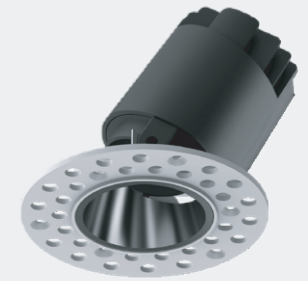

Adjustable

Circular Hole

Elliptical Hole

Model: MYLLN0612-Frameless
Power: 6W
Beam angle: 10° /15° / 24° / 38°
Cutout: Ø52mm
Size(WxLxH): 97X73mm

Anti-glare Function Analysis

Anti-glare angle > 30 degree to protect the eyes

Different Beam Angle Different light effect

Straight light effect

Wall washer light effect

Power
6W

Model: MYLLN0615-Frameless
Power: 6W
Beam angle: 10° / 15°/24° / 38°
Cutout: Ø72mm
Size(WxH): 126X81mm

Adjustable

Circular Hole

Elliptical Hole

Model: MYLLN0616-Frameless
Power: 6W
Beam angle: 10° / 15°/24° / 38°
Cutout: Ø54mm
Size(WxH): Ø85X76mm

Adjustable

Circular Hole

Elliptical Hole

Power
6W

Straight