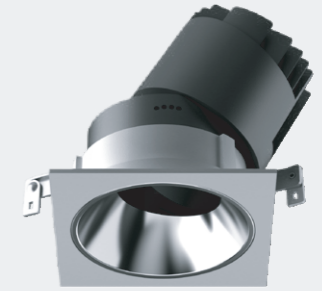

Power
20W

MyLed®

Model: MYLLN2015-Frameless
Power: 20W
Beam angle: 12°/15°/24°/38°/55°
Cutout: Ø95mm
Size(WxLxH): 128X128X121mm

Adjustable

Circular Hole

Elliptical Hole

MYLLN2016-Frameless
Anti-glare Hole

Model: MYLLN2017-Framed
Power: 20W
Beam angle: 12°/15°/24°/38°/55°
Cutout: Ø95mm
Size(WxLxH): 106X106X119mm