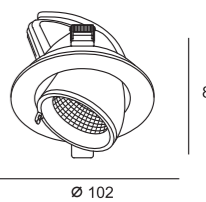

Fixture Colour Options