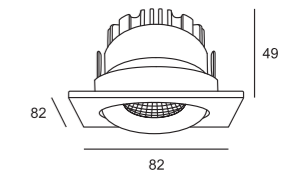

MYL 31001

LED Power : 10W / 12W
CRI : 93
Luminous Flux : ≥85Lm/W
Cut Out Size : ⌀89mm
CCT : 2700K / 3000K / 4000K

Optical Angle

Fixture Colour Options

MYL 31003

LED Power : 10W / 12W
CRI : 93
Luminous Flux : ≥85Lm/W
Cut Out Size : ⌀83mm
CCT : 2700K / 3000K / 4000K

Optical Angle

Fixture Colour Options

MYL 31008

LED Power : 5W / 7W
CRI : 93
Luminous Flux : ≥85Lm/W
Cut Out Size : ⌀72mm
CCT : 2700K / 3000K / 4000K

Optical Angle

Fixture Colour Options

MYL 31010

LED Power : 5W / 7W
CRI : 93
Luminous Flux : ≥85Lm/W
Cut Out Size : ⌀72mm
CCT : 2700K / 3000K / 4000K

Optical Angle

Fixture Colour Options

MYL31011

LED Power : 10W
 CRI : 93
 Luminous Flux : ≥85Lm/W
 Cut Out Size : Φ72mm
 CCT : 2700K / 3000K / 4000K

IP54 LED eco

Optical Angle

Fixture Colour Options

MYL31014