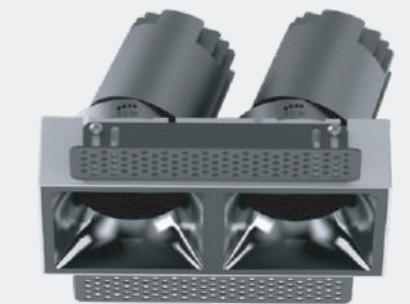

Frameless-Adjustable