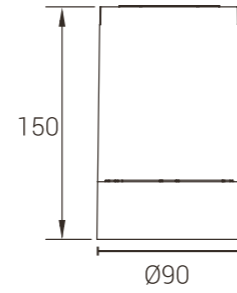

Power
12W

Model:MYLTY-SM1201
Power: 12W
Size(WxLxH): Ø90X150mm

Model: MYLTY-DX1201
Power: 12W
Size(WxLxH): Ø90X150mm

Polarized light

Flood Light

Model: MYLTY-SM1202
Power: 12W
Size(WxLxH): 78X78X150mm

Model: MYLTY-DX1202
Power: 12W
Size(WxLxH): 78X78X150mm

Polarized light