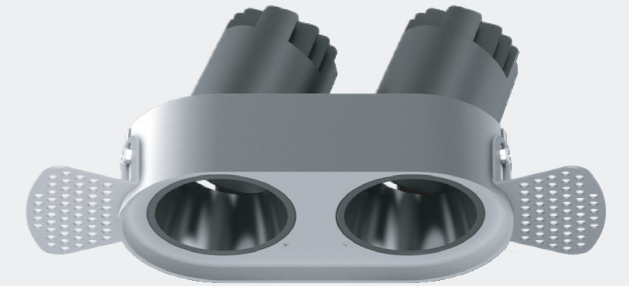

Model: MYLLN0621-Framed
Power: 6WX2
Beam angle: 10° / 15° / 24° / 38°
Cutout: 130XØ69mm
Size(WxLxH): 140XØ80X81mm

Straight

Model: MYLLN0622-Frameless
Power: 6WX2
Beam angle: 10° / 15° / 24° / 38°
Cutout: 132XØ67mm
Size(WxLxH): 168X68X81mm