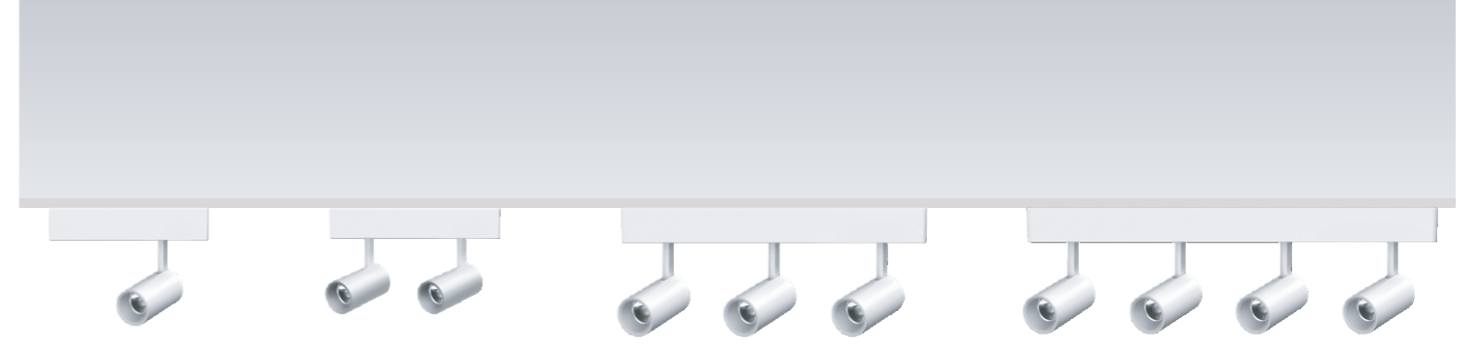

NEW

- Colour:
- White+White
 - White+Black
 - Black+Gold
 - Black+Black
- Optional:
- Honey comb
 - Soft Lens
 - Square
 - Stripe

MYLLS0628 / MYLLS0328

Model: MYLLS0628	Model: MYLLS0328
Power: 6WX2	Power: 6WX3
Cutout: Ø135mm	Cutout: Ø144mm
Size(WxLxH): Ø38X131X202mm	Size(WxLxH): Ø38X203X202mm