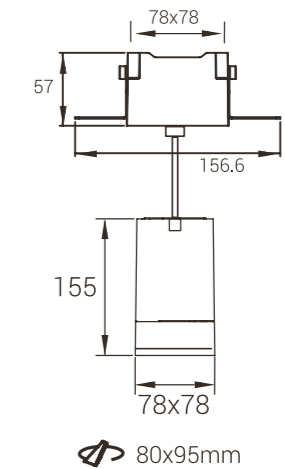

Model: MYLTY-DX1208-Frameless
Power: 12W
Cutout: 80X95mm
Size(WxLxH): 78X78X155mm