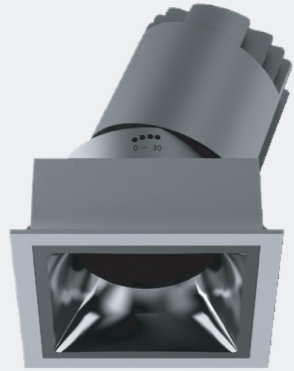

Straight

Circular Hole

Elliptical Hole

MYLLN1224-Frameless
Anti-glare Hole

Power
12W

MyLed®

Model: MYLLN1219-Framed
Power: 12W
Beam angle: 10°/15°/24°/38°/50°
Framed Cutout: 82X82mm
Frameless Cutout: 82X79mm
Size(WxLxH): 89X89X119mm