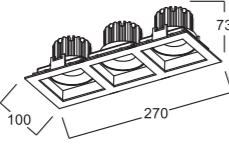

MYL31066

LED Power : 10W / 12W
 CRI : 93
 Luminous Flux : ≥85Lm/W
 Cut Out Size : 95*95mm
 CCT : 2700K / 3000K / 4000K

IP54 LED ECO DALI

Optical Angle

Fixture Colour Options

MYL31056

LED Power : 3*10W
 CRI : 93
 Luminous Flux : ≥85Lm/W
 Cut Out Size : 252*88mm
 CCT : 2700K / 3000K / 4000K