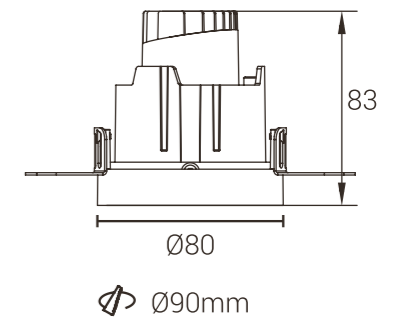

Straight Light

Polarized light

Flood Light

Straight Light

Polarized light

Power
6W

Model: MYLTY-RM0605-Frameless
Power: 6W
Cutout: Ø80mm
Size(WxLxH): Ø65X83mm

Model: MYLTY-RM0606-Frameless
Power: 6W
Cutout: Ø90mm
Size(WxLxH): Ø80X83mm
Beam angle: 15°/24°/36°