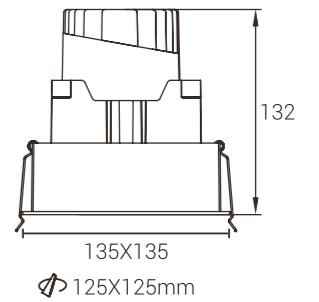

Power
20W

Model:MYLTY-RM2001-Framed
Power: 20W
Cutout: Ø110mm
Size(WxLxH): Ø117X132mm

Straight Light

Polarized light

MyLed®

Model: MYLTY-RM2002-Framed
Power: 20W
Cutout: Ø125mm
Size(WxLxH): Ø135x132mm
Beam angle: 15°/24°/36°

Straight Light

Polarized light

Model: MYLTY-RM2003-Framed
Power: 20W
Cutout: 100X100mm
Size(WxLxH): 110X110X132mm

Straight Light

Polarized light

Model: MYLTY-RM2004-Framed
Power: 20W
Cutout: 125X125mm
Size(WxLxH): 135X135X132mm
Beam angle: 15°/24°/36°

Straight Light

Polarized light

Power
20W

Model:MYLTY-RM2005-Frameless
Power: 20W
Cutout: Ø125mm
Size(WxLxH): Ø107X132mm

Straight Light

Polarized light

Model: MYLTY-RM2006-Frameless
Power: 20W
Cutout: Ø130mm
Size(WxLxH): Ø122x132mm
Beam angle: 15°/24°/36°