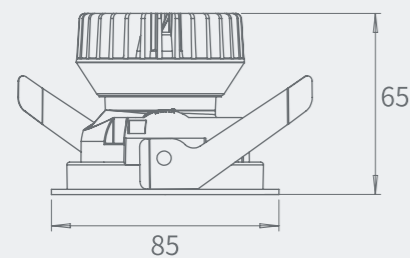

NEW Model: MYLMK0811-Framed

Power: 8W

Cutout: Ø75mm

Size(WxH): Ø85X65mm

Beam angle: 8°/15°/24°/36°/55°