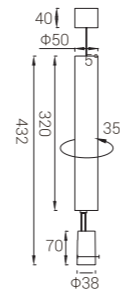

NEW

Colour:

MYLSM-LS0602

Model:	MYLSM-LS0602
Power:	6W
Installation:	Pendant
Light Source:	CREE
Size(DxH):	Ø38X70mm
Housing Size:	Ø50X320mm