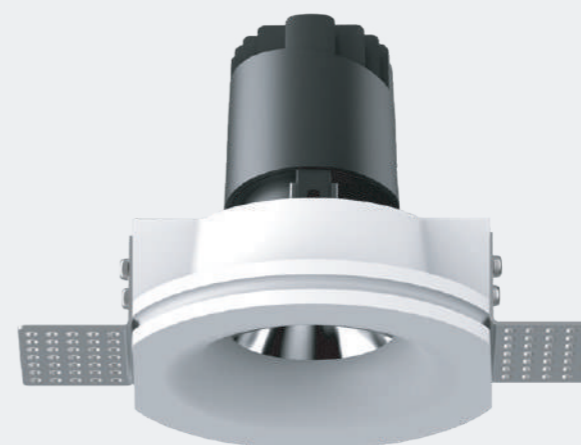

NEW Model: MYLMK0611-Gypsum
Power: 6W
Cutout: Ø102mm
Size(WxH): Ø150X91mm
Beam angle: 8°/15°/24°/36°/55°