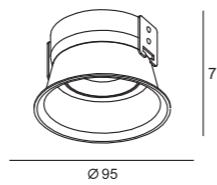

MYL31234

LED Power : 10W
CRI : 93
Luminous Flux : $\geq 85\text{Lm/W}$
Cut Out Size : $\Phi 83\text{mm}$
CCT : 2700K / 3000K / 4000K

IP54 LED ECO

Optical Angle

Fixture Colour Options

MYL31235

LED Power : 5W / 7W
CRI : 93
Luminous Flux : $\geq 85\text{Lm/W}$
Cut Out Size : $\Phi 83\text{mm}$
CCT : 2700K / 3000K / 4000K

IP54 LED ECO

Optical Angle

Fixture Colour Options

Shading Angle >33°

Create A Comfortable Light Environment

Dim to **WARM**

MYL31120

LED Power : 10W
CRI : 97+
Luminous Flux : $\geq 85\text{Lm/W}$
Cut Out Size : $\Phi 83\text{mm}$
CCT : 1800K~3000K / 2700K~4000K

IP54 LED ECO

Optical Angle

Fixture Colour Options

MYL31122

LED Power : 10W
CRI : 97+
Luminous Flux : $\geq 85\text{Lm/W}$
Cut Out Size : $\Phi 83\text{mm}$
CCT : 1800K~3000K / 2700K~4000K

IP54 LED ECO

Optical Angle

Fixture Colour Options