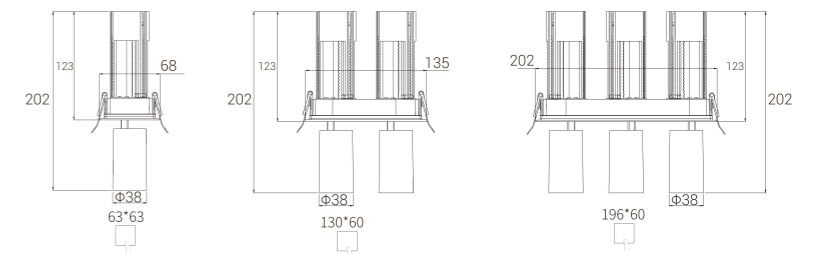

MYLLS0608 / MYLLS0609

Model: MYLLS0608	Model: MYLLS0609
Power: 6W	Power: 6W
Cutout: Ø40mm	Cutout: Ø56mm
Size(WxLxH): Ø50X38X102mm	Size(WxLxH): Ø50X38X107mm

1. Colour:
2. White+White
   - White+Black
   - Black+Gold
   - Black+Black

1. Optional:
2. Honey comb
   - Soft Lens
   - Square
   - Stripe