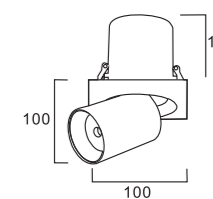

Fixture Colour Options

☐ Texture White ☒ Texture Black