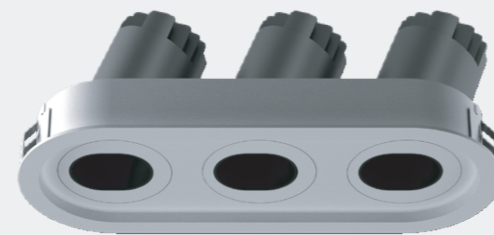

Power
6W

Straight

Straight

Model: MYLLN0631-Framed
Power: 6WX3
Beam angle: 10° / 15° / 24° / 38°
Cutout: 190x Ø69mm
Size(WxLxH): 200XØ80X81mm

Model: MYLLN0632-Frameless
Power: 6WX3
Beam angle: 10° / 15° / 24° / 38°
Cutout: 192 X Ø67mm
Size(WxLxH): 246X66X81mm

190XØ69mm

Circular Hole

Circular Hole

Elliptical Hole

192XØ67mm

Elliptical Hole

Power
6W

Model: MYLLN0641-Framed
Power: 6WX4
Beam angle: 10° / 15° / 24° / 38°
Cutout: 130X130mm-R34.5
Size(WxLxH): 140X140X81mm