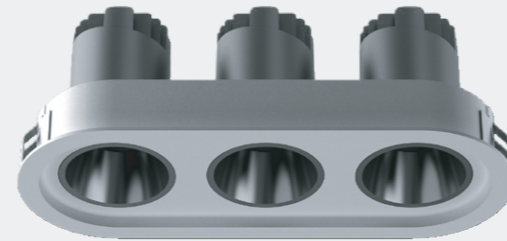

Power
6W

Straight