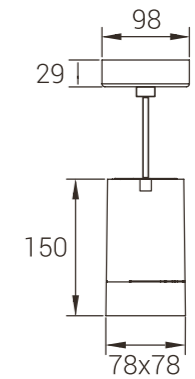

Model: MYLTY-DX1204
Power: 12W
Size(WxLxH): 78X78X150mm