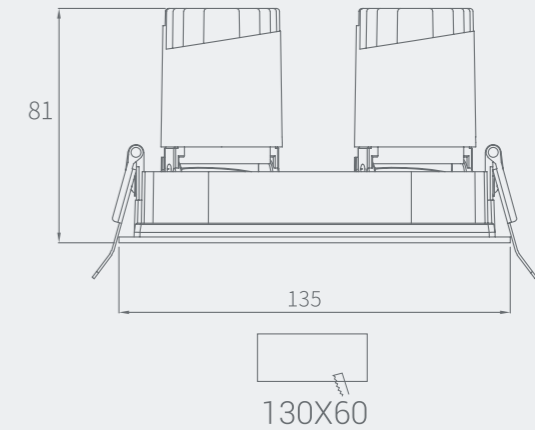

NEW Model: MYLLN0617
 Power: 6W
 Cutout: 63X63mm
 Size(WxH): 68X68X81mm

NEW Model: MYLLN0625
 Power: 6WX2
 Cutout: 130X60mm
 Size(WxH): 135X68X81mm

Free combination

Free collocation like building blocks, providing enough choices for more scenes
 Multi head face box provides more matching ways.