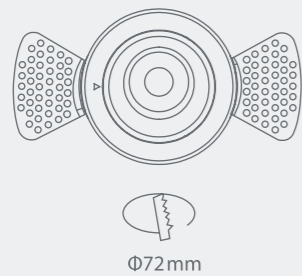

Adjustable

Circular Hole

Elliptical Hole

Model: MYLLN0612-Frameless
Power: 6W
Beam angle: 10° /15° / 24° / 38°
Cutout: Ø52mm
Size(WxLxH): 97X73mm

Anti-glare Function Analysis

Anti-glare angle > 30 degree to protect the eyes

Different Beam Angle Different light effect

Straight light effect

Wall washer light effect

Power
6W

Model: MYLLN0615-Frameless
Power: 6W
Beam angle: 10° / 15°/24° / 38°
Cutout: Ø72mm
Size(WxH): 126X81mm

Adjustable

Circular Hole

Elliptical Hole

Model: MYLLN0616-Frameless
Power: 6W
Beam angle: 10° / 15°/24° / 38°
Cutout: Ø54mm
Size(WxH): Ø85X76mm

Adjustable

Circular Hole

Elliptical Hole

Power
6W

Straight