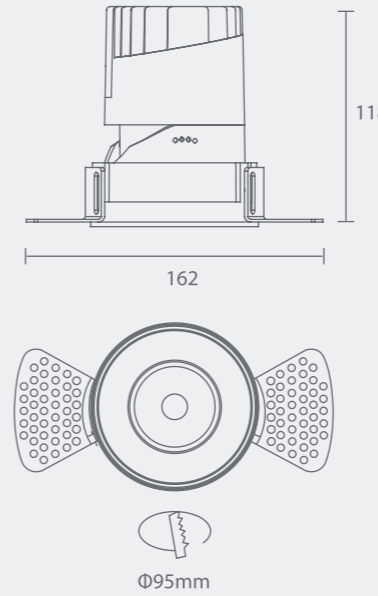

Adjustable

Frameless-Square Hole

Framed-Square Hole

Frameless-Adjustable

Power
20W

Model: MYLLN2011-Framed
Power: 20W
Beam angle: 12°/15°/24°/38°/55°
Cutout: Ø95mm
Size(WxH): Ø106X119mm

Adjustable

Circular Hole

Elliptical Hole

MYLLN2012-Framed
Anti-glare Hole

MyLed®

Model: MYLLN2013-Frameless
Power: 20W
Beam angle: 12°/15°/24°/38°/55°
Cutout: Ø95mm
Size(WxH): 162X118mm

Adjustable

Circular Hole

Elliptical Hole

MYLLN2014-Frameless
Anti-glare Hole

Power
20W

MyLed®

Model: MYLLN2015-Frameless
Power: 20W
Beam angle: 12°/15°/24°/38°/55°
Cutout: Ø95mm
Size(WxLxH): 128X128X121mm

Adjustable

Circular Hole

Elliptical Hole

MYLLN2016-Frameless
Anti-glare Hole

Model: MYLLN2017-Framed
Power: 20W
Beam angle: 12°/15°/24°/38°/55°
Cutout: Ø95mm
Size(WxLxH): 106X106X119mm