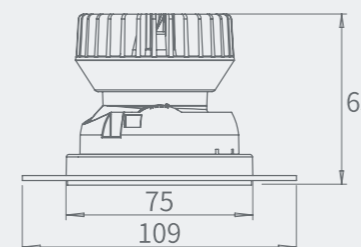

Cutout: Ø75mm

Size(WxH): Ø85X65mm

Beam angle: 8°/15°/24°/36°/55°

NEW Model: MYLMK1211-Framed

Power: 12W

Cutout: Ø75mm

Size(WxH): Ø85X90mm

Beam angle: 8°/15°/24°/36°/55°