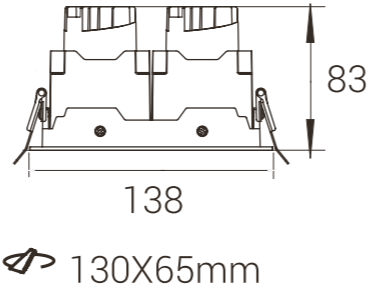

Straight Light

Polarized light

Model: MYLTY-RM2007-Frameless
Power: 20W
Cutout: 100X115mm
Size(WxLxH): 98X98X132mm

Straight Light

Polarized light

Model: MYLTY-RM2008-Frameless
Power: 20W
Cutout: 130X130mm
Size(WxLxH): 122X122X132mm
Beam angle: 15°/24°/36°

Straight Light

Polarized light

Power
6W

Model: MYLTY-RM0621-Framed
Power: 6WX2
Cutout: 130X65mm
Size(WxLxH): 138X71X83mm

Straight Light

Polarized light

MyLed®

Model: MYLTY-RM1221-Framed
Power: 12WX2
Cutout: 175X85mm
Size(WxLxH): 180X90X88mm