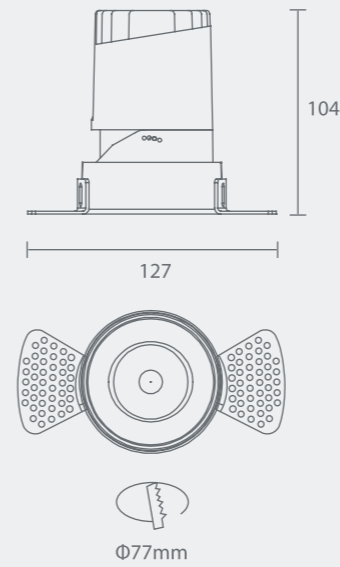

190XØ69mm

Circular Hole

Circular Hole

Elliptical Hole

192XØ67mm

Elliptical Hole

Power
6W

Model: MYLLN0641-Framed
Power: 6WX4
Beam angle: 10° / 15° / 24° / 38°
Cutout: 130X130mm-R34.5
Size(WxLxH): 140X140X81mm

130X130mm-R34.5

Straight

Circular Hole

Elliptical Hole

Model: MYLLN0642-Frameless
Power: 6WX4
Beam angle: 10° / 15° / 24° / 38°
Cutout: Ø132X127 mm-R35
Size(WxLxH): 186X126X81mm

Ø132 x127 mm-R35

Power
12W

Model: MYLLN1211-Framed
Power: 12W
Beam angle: 10° / 15° / 24° / 38°
Cutout: Ø75mm
Size(WxH): Ø86X104mm

Adjustable

Circular Hole

Elliptical Hole

MYLLN1212-Framed
Anti-glare Hole

Model: MYLLN1213-Framed
Power: 12W
Beam angle: 10° / 15° / 24° / 38°
Cutout: Ø77mm
Size(WxH): 127X104mm

Adjustable

Circular Hole

Elliptical Hole

MYLLN1214-Frameless
Anti-glare Hole

Power
12W

NEW Model: MYLLN1215-Frameless
Power: 12W
Beam angle: 10° / 15° / 24° / 38°
Cutout: Ø75mm
Size(WxH): Ø108X105mm

Ø75mm

Adjustable

Circular Hole

Elliptical Hole

MYLLN1216-Frameless
Anti-glare Hole