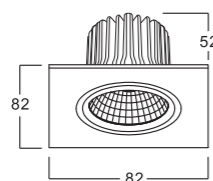

Optical Angle

Fixture Colour Options

MYL31011

LED Power : 10W
 CRI : 93
 Luminous Flux : ≥85Lm/W
 Cut Out Size : Φ72mm
 CCT : 2700K / 3000K / 4000K

IP54 LED eco

Optical Angle

Fixture Colour Options

MYL31014