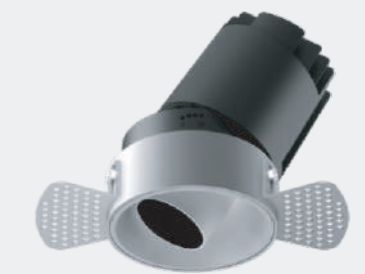

Adjustable

Circular Hole

Elliptical Hole

MYLLN1212-Framed
Anti-glare Hole

Model: MYLLN1213-Framed
Power: 12W
Beam angle: 10° / 15° / 24° / 38°
Cutout: Ø77mm
Size(WxH): 127X104mm

Adjustable

Circular Hole

Elliptical Hole