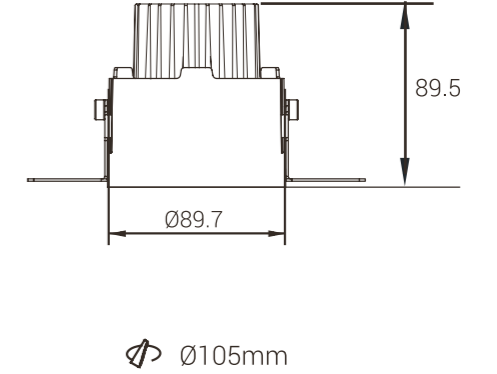

Model: MYLTY-RM1802-Frameless
Power: 18W
Cutout: Ø105mm
Size(WxLxH): Ø89.5X89.7mm