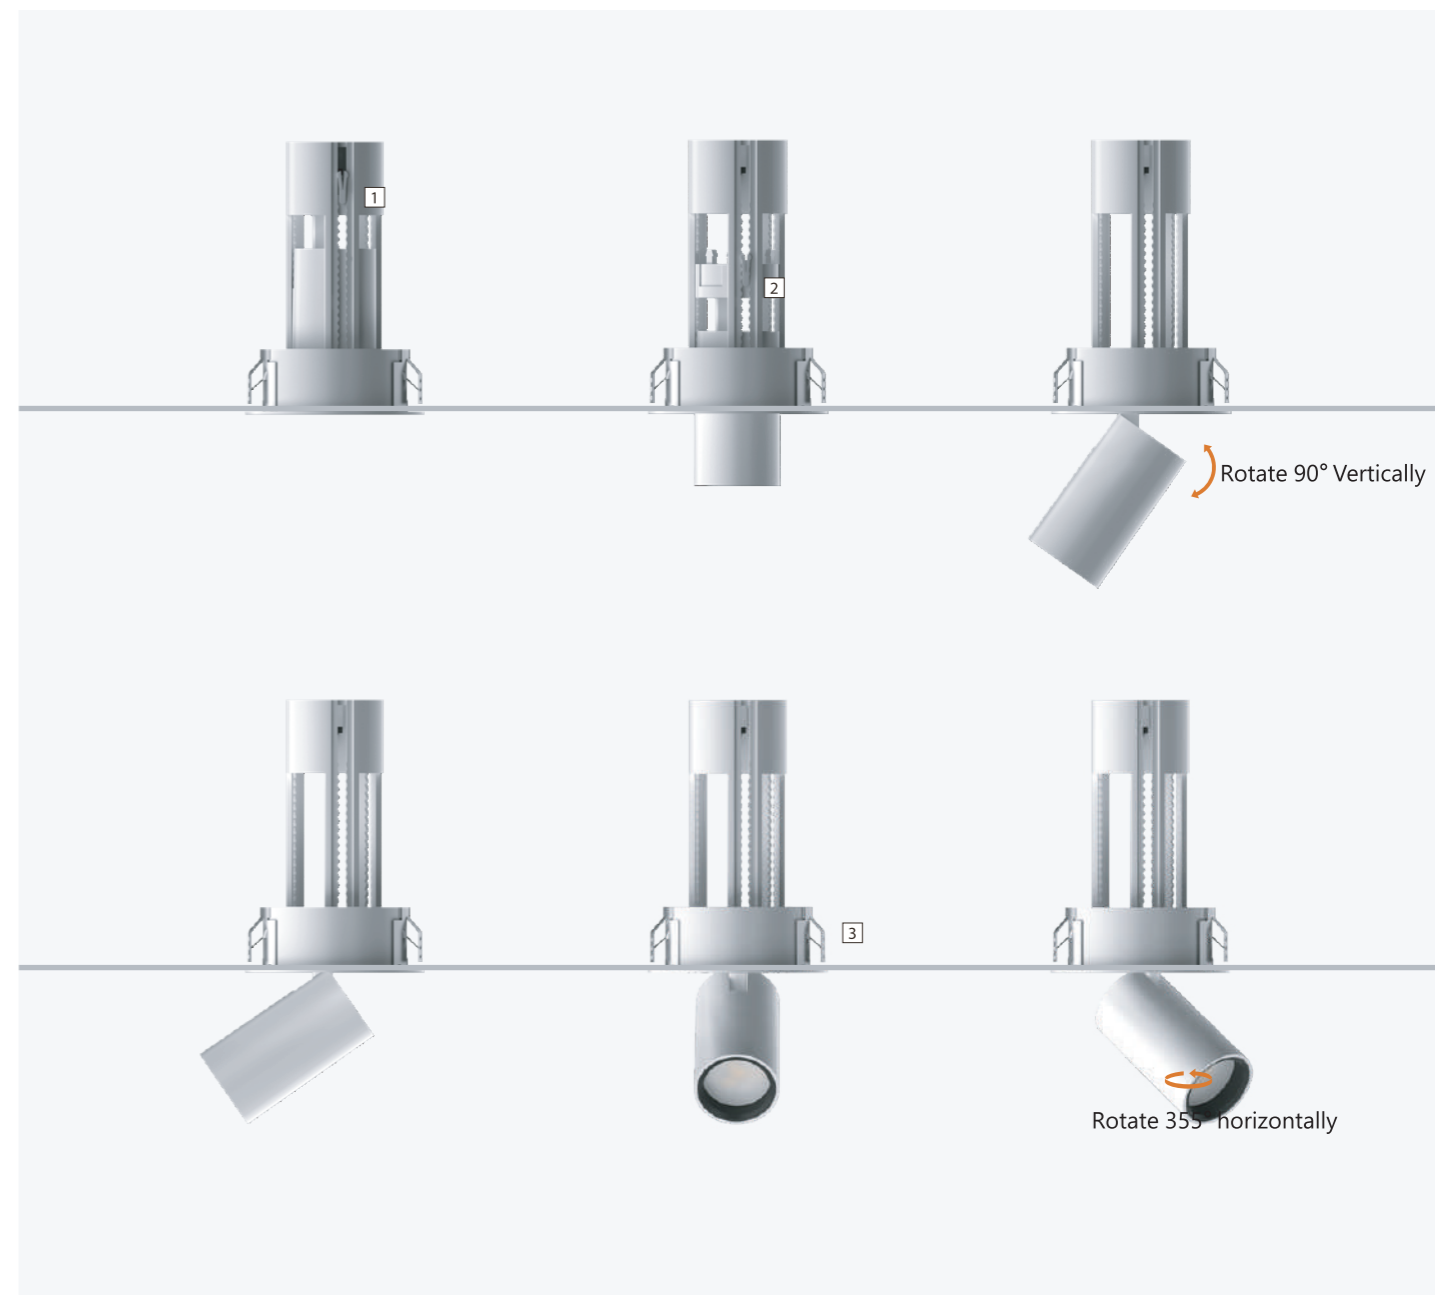

Power
20W

Model: MYLTY-SM2001
Power: 20W
Size(WxLxH): Ø107X197mm

Straight Light

Polarized light

Model: MYLTY-DX2001
Power: 20W
Size(WxLxH): Ø107X197mm

Straight Light

Polarized light

Model: MYLTY-SM2002
Power: 20W
Size(WxLxH): 100X100X197mm

Straight Light

Polarized light

Model: MYLTY-DX2002
Power: 20W
Size(WxLxH): 100X100X197mm

Straight Light

Polarized light

- Series design, deep anti-glare design, effectively reduce glare.
- The module rotates 355° horizontally and 60° vertically to meet different illumination angles.
- Narrow border/no border design, perfect combination of lighting and installation ceiling, enhance the consistency of space vision.
- The light body can be freely stretched downward upward to meet the high demand of different layers

2 Fixed chuck with height adjustment, so that the lamp body can be fixed in the middle without slipping.

3 Various specifications are available, 1/2/3/4 lamp holder, reasonable installation structure can make the ceiling simple, natural and visual.