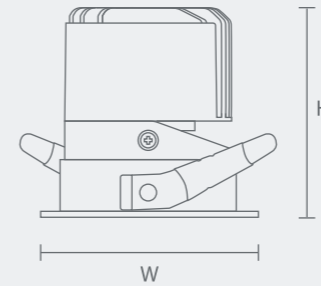

Model: MYL32030-Straight
Power: 7W
Beam angle: 15° / 24° / 38°
CCT: 2700K / 3000K / 4000K
Cutout: Ø65mm
Size(WxH): Ø75x62mm

Model: MYL32031-Straight
Power: 10W
Beam angle: 15° / 24° / 38°
CCT: 2700K / 3000K / 4000K
Cutout: Ø75mm
Size(WxH): Ø84x78mm

Model: MYL32201-Straight
Power: 6W
Beam angle: 15° / 24° / 38°
CCT: 2700K / 3000K / 4000K
Cutout: Ø55mm
Size(WxH): Ø65x70mm

Model: MYL32202-Straight
Power: 10W
Beam angle: 15° / 24° / 38°
CCT: 2700K / 3000K / 4000K
Cutout: Ø75mm
Size(WxH): Ø86x76mm