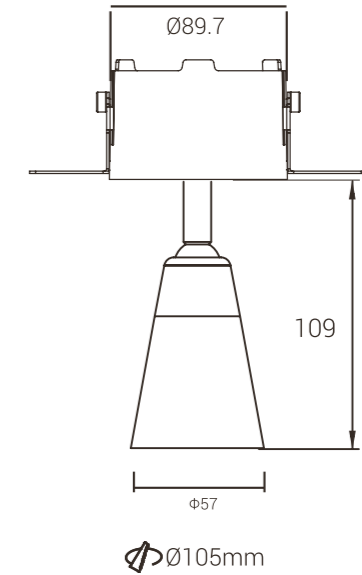

Model: MYLTY-RM0801-Framed
Power: 8W
Cutout: Ø94mm
Size(WxLxH): Ø100X79XØ57mm

Ø80X80mm

Model: MYLTY-RM0803-Framed
Power: 8W
Cutout: Ø80X80mm
Size(WxLxH): 90X90mm

Ø105mm

Model: MYLTY-RM0802-Frameless
Power: 8W
Cutout: Ø105mm
Size(WxLxH): Ø89.7X79XØ57mm

Ø80X95mm

Model: MYLTY-RM0804-Frameless
Power: 8W
Cutout: 80X95mm
Size(WxLxH): 78X78X79mm

Power
8W

Model: MYLTY-RM0805-Framed
Power: 8W
Cutout: Ø94mm
Size(WxLxH): Ø100X109mm

Model: MYLTY-RM0806-Frameless
Power: 8W
Cutout: Ø105mm
Size(WxLxH): Ø89.7X109mm

Model: MYLTY-RM0807-Framed
Power: 8W
Cutout: 80X80mm
Size(WxLxH): 90X90X109mm

Model: MYLTY-RM0808-Frameless
Power: 8W
Cutout: 80X95mm
Size(WxLxH): 78X78X109mm

Power
12W

Model: MYLTY-RM1201-Framed
Power: 12W
Cutout: Ø94mm
Size(WxLxH): Ø100X89.5mm