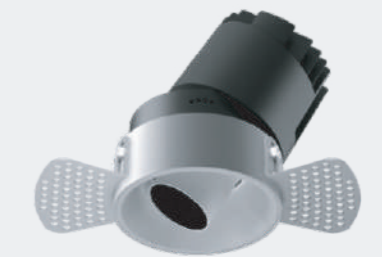

Elliptical Hole

MYLLN2012-Framed
Anti-glare Hole

MyLed®

Model: MYLLN2013-Frameless
Power: 20W
Beam angle: 12°/15°/24°/38°/55°
Cutout: Ø95mm
Size(WxH): 162X118mm

Adjustable

Circular Hole

Elliptical Hole

MYLLN2014-Frameless
Anti-glare Hole