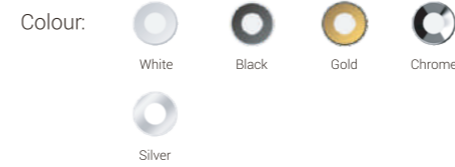

MYLSM-RM0814 / MYLSM-RM0824 / MYLSM-RM0834

Model: MYLSM-RM0814	Model: MYLSM-RM0824	Model: MYLSM-RM0834
Power: 8W	Power: 2X8W	Power: 3X8W
Cutout: Ø59mm	Cutout: Ø135mm	Cutout: Ø144mm
Size(WxLxH): 110X89mm	Size(WxLxH): 194X112mm	Size(WxLxH): 203X112mm