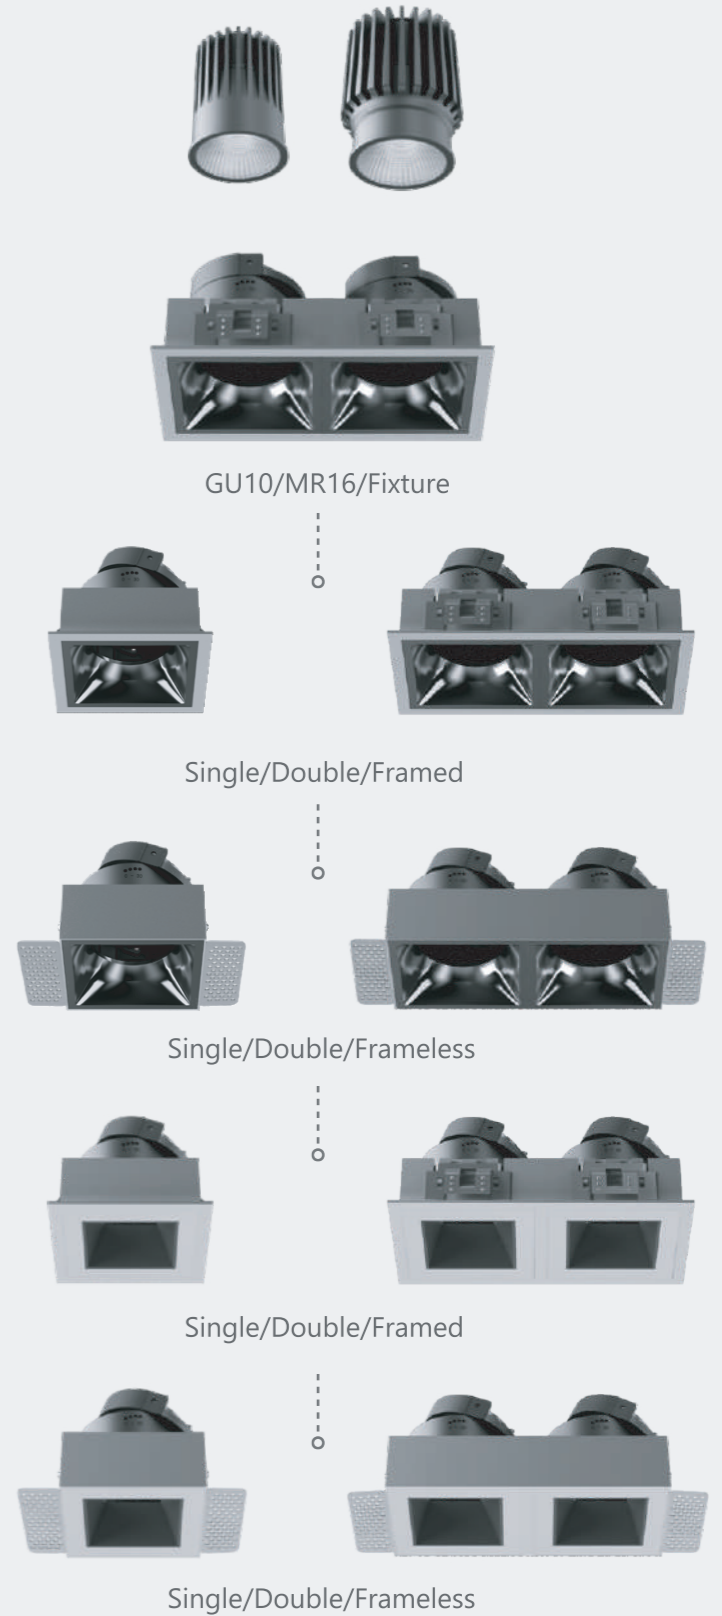

Fixture MR16/GU10

Model: MYL32281-Framed
Power: 8W /12W
Cutout: Ø75mm
Size(WxLxH): Ø86X57mm

MYL32282 Anti-glare
MYL32286-Frameless Anti-glare
MYL32284-Frameless Anti-glare

Model: MYL32287-Framed
Power: 8W /12W
Cutout: 82X82mm
Size(WxLxH): 89X89X79mm

MYL32294-Frameless
Anti-glare Hole

MK Series

Luminous efficiency

Rotatable freely-horizontal 35°
vertical 30°
Adjust light as needed to maximize the
value of light effect

NEW Model: MYLMK0811-Framed

Power: 8W