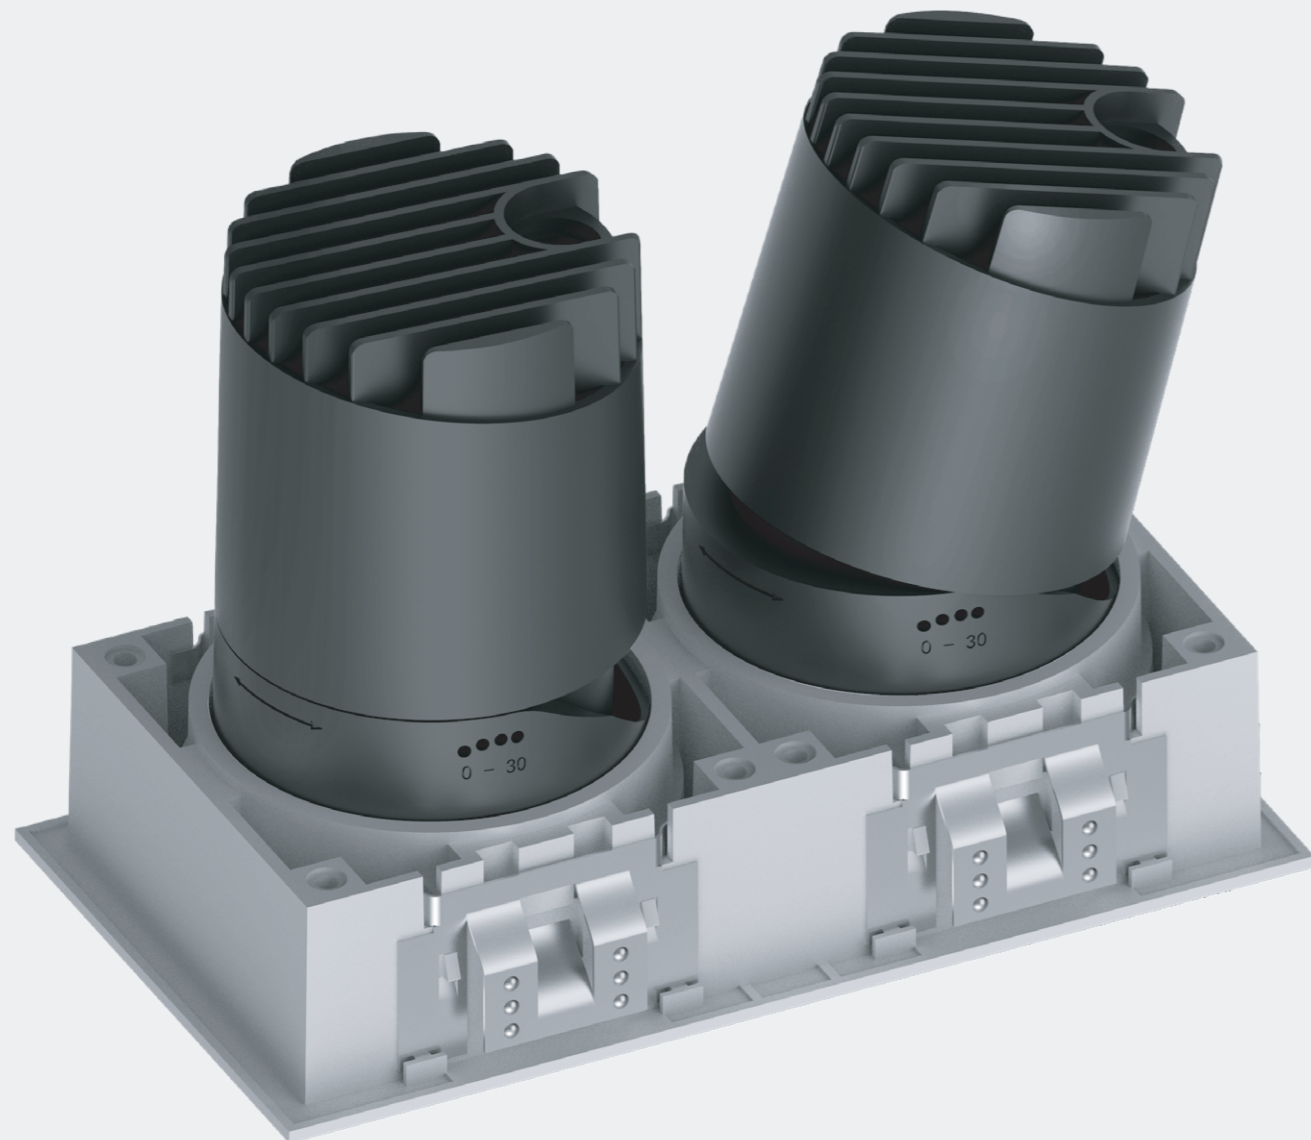

Matching Module / MR16 Light Source

It can be matched with different light source modules and the combination is changeable

One piece face ring

New design frame provide enough brightness for high-rise spaces
Square frame provides flexible lighting