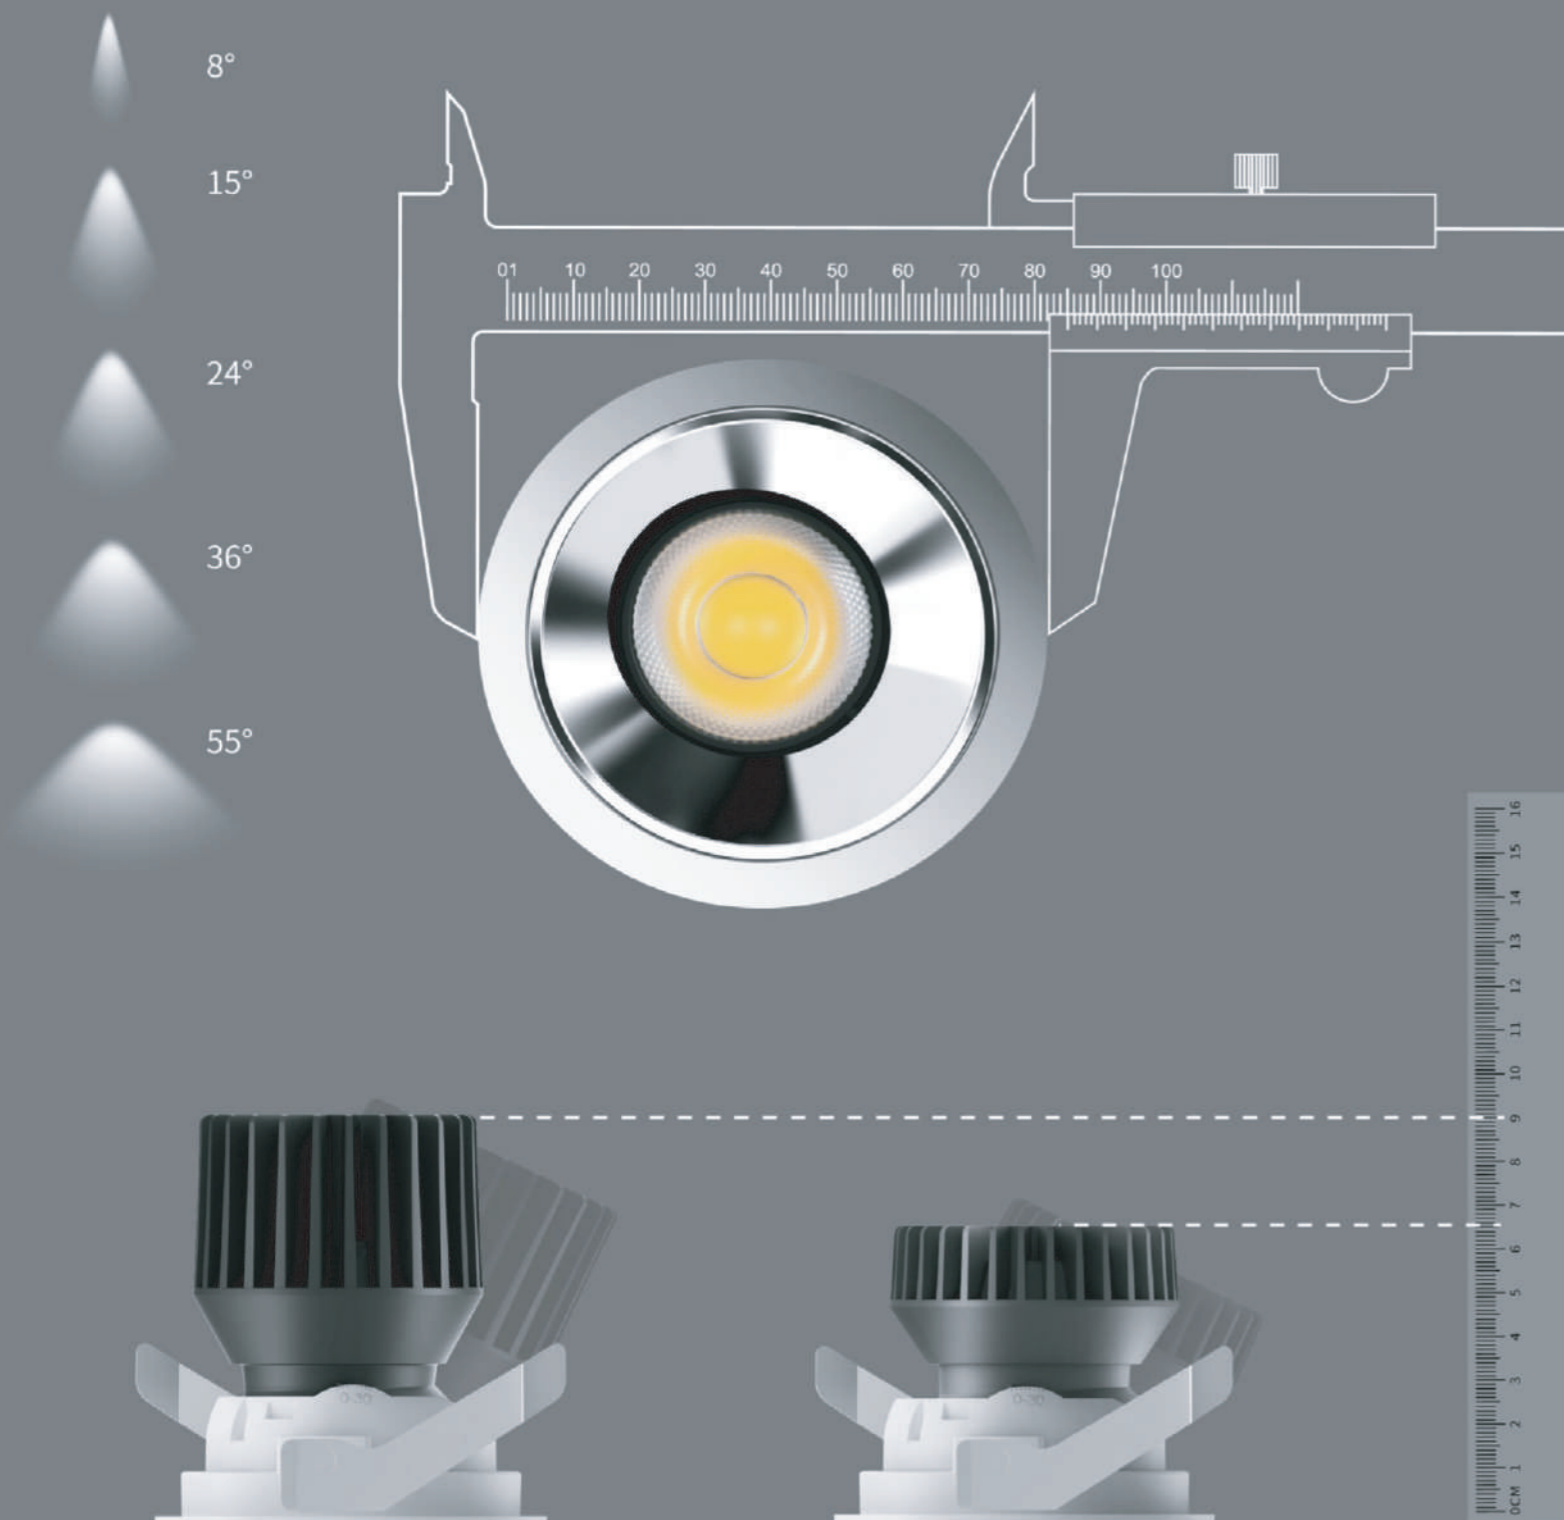

MYL32294-Frameless
Anti-glare Hole

MK Series

Luminous efficiency

Rotatable freely-horizontal 35°
vertical 30°
Adjust light as needed to maximize the
value of light effect

NEW Model: MYLMK0811-Framed

Power: 8W