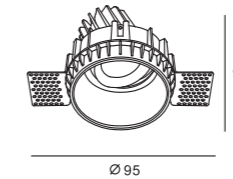

IP54 LED ECO

Optical Angle

Fixture Colour Options

MYL31122

LED Power : 10W
 CRI : 97+
 Luminous Flux : $\geq 85\text{Lm/W}$
 Cut Out Size : $\Phi 83\text{mm}$
 CCT : 1800K~3000K / 2700K~4000K

IP54 LED ECO

Optical Angle

Fixture Colour Options

Rimless Series

Dreamy beautiful , after installed can't see any frame on the ceiling.

No Light, No Lamp

Deep Cup Anti-glare, Soft Light Effect

MYL31130

LED Power : 10W
CRI : 93
Luminous Flux : ≥85Lm/W
Cut Out Size : Φ96mm
CCT : 2700K / 3000K / 4000K

Optical Angle

Fixture Colour Options

MYL31131

LED Power : 10W
CRI : 93
Luminous Flux : ≥85Lm/W
Cut Out Size : 96*96mm
CCT : 2700K / 3000K / 4000K

Optical Angle

Fixture Colour Options

Gimbal Downlight Series