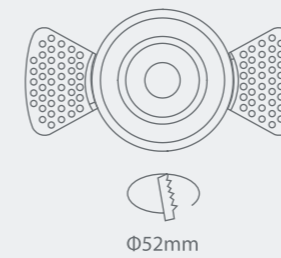

Model: MYLLN0614-Framed
Power: 6W
Beam angle: 10° / 15° / 24° / 38°
Cutout: Ø70mm
Size(WxH): Ø80X81mm

Circular Hole

Elliptical Hole

Circular Hole

Elliptical Hole

Power
6W

Model: MYLLN0611-Framed
Power: 6W
Beam angle: 10° / 15°/24° / 38°
Cutout: Ø50mm
Size(WxLxH): 58X73mm

Adjustable

Circular Hole

Elliptical Hole

Model: MYLLN0612-Frameless
Power: 6W
Beam angle: 10° /15° / 24° / 38°
Cutout: Ø52mm
Size(WxLxH): 97X73mm

Anti-glare Function Analysis

Anti-glare angle > 30 degree to protect the eyes

Different Beam Angle Different light effect

Straight light effect

Wall washer light effect

Power
6W

Model: MYLLN0615-Frameless
Power: 6W
Beam angle: 10° / 15°/24° / 38°
Cutout: Ø72mm
Size(WxH): 126X81mm

Adjustable