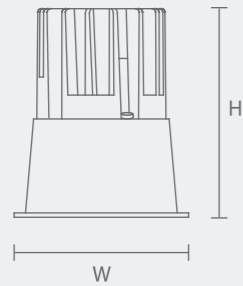

Model: MYL32030-Straight
Power: 7W
Beam angle: 15° / 24° / 38°
CCT: 2700K / 3000K / 4000K
Cutout: Ø65mm
Size(WxH): Ø75x62mm

Model: MYL32031-Straight
Power: 10W
Beam angle: 15° / 24° / 38°
CCT: 2700K / 3000K / 4000K
Cutout: Ø75mm
Size(WxH): Ø84x78mm

Model: MYL32201-Straight
Power: 6W
Beam angle: 15° / 24° / 38°
CCT: 2700K / 3000K / 4000K
Cutout: Ø55mm
Size(WxH): Ø65x70mm

Model: MYL32202-Straight
Power: 10W
Beam angle: 15° / 24° / 38°
CCT: 2700K / 3000K / 4000K
Cutout: Ø75mm
Size(WxH): Ø86x76mm