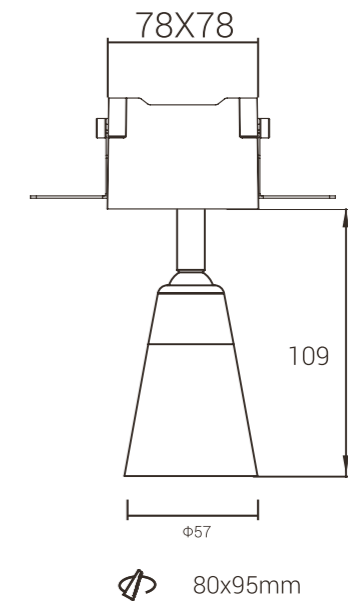

Model: MYLTY-RM0801-Framed
Power: 8W
Cutout: Ø94mm
Size(WxLxH): Ø100X79XØ57mm

Ø80X80mm

Model: MYLTY-RM0803-Framed
Power: 8W
Cutout: Ø80X80mm
Size(WxLxH): 90X90mm

Ø105mm

Model: MYLTY-RM0802-Frameless
Power: 8W
Cutout: Ø105mm
Size(WxLxH): Ø89.7X79XØ57mm

Ø80X95mm

Model: MYLTY-RM0804-Frameless
Power: 8W
Cutout: 80X95mm
Size(WxLxH): 78X78X79mm

Power
8W

Model: MYLTY-RM0805-Framed
Power: 8W
Cutout: Ø94mm
Size(WxLxH): Ø100X109mm

Model: MYLTY-RM0806-Frameless
Power: 8W
Cutout: Ø105mm
Size(WxLxH): Ø89.7X109mm

Model: MYLTY-RM0807-Framed
Power: 8W
Cutout: 80X80mm
Size(WxLxH): 90X90X109mm

Model: MYLTY-RM0808-Frameless
Power: 8W
Cutout: 80X95mm
Size(WxLxH): 78X78X109mm

Power
12W

Model: MYLTY-RM1201-Framed
Power: 12W
Cutout: Ø94mm
Size(WxLxH): Ø100X89.5mm