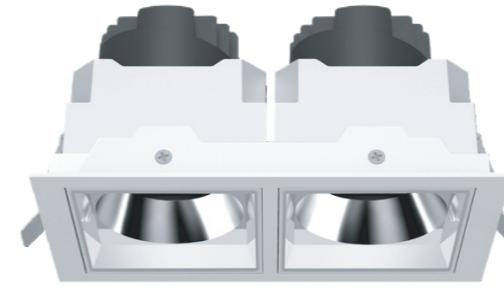

Straight Light

Polarized light

Power
6W

Model: MYLTY-RM0621-Framed
Power: 6WX2
Cutout: 130X65mm
Size(WxLxH): 138X71X83mm

Straight Light

Polarized light

MyLed®

Model: MYLTY-RM1221-Framed
Power: 12WX2
Cutout: 175X85mm
Size(WxLxH): 180X90X88mm