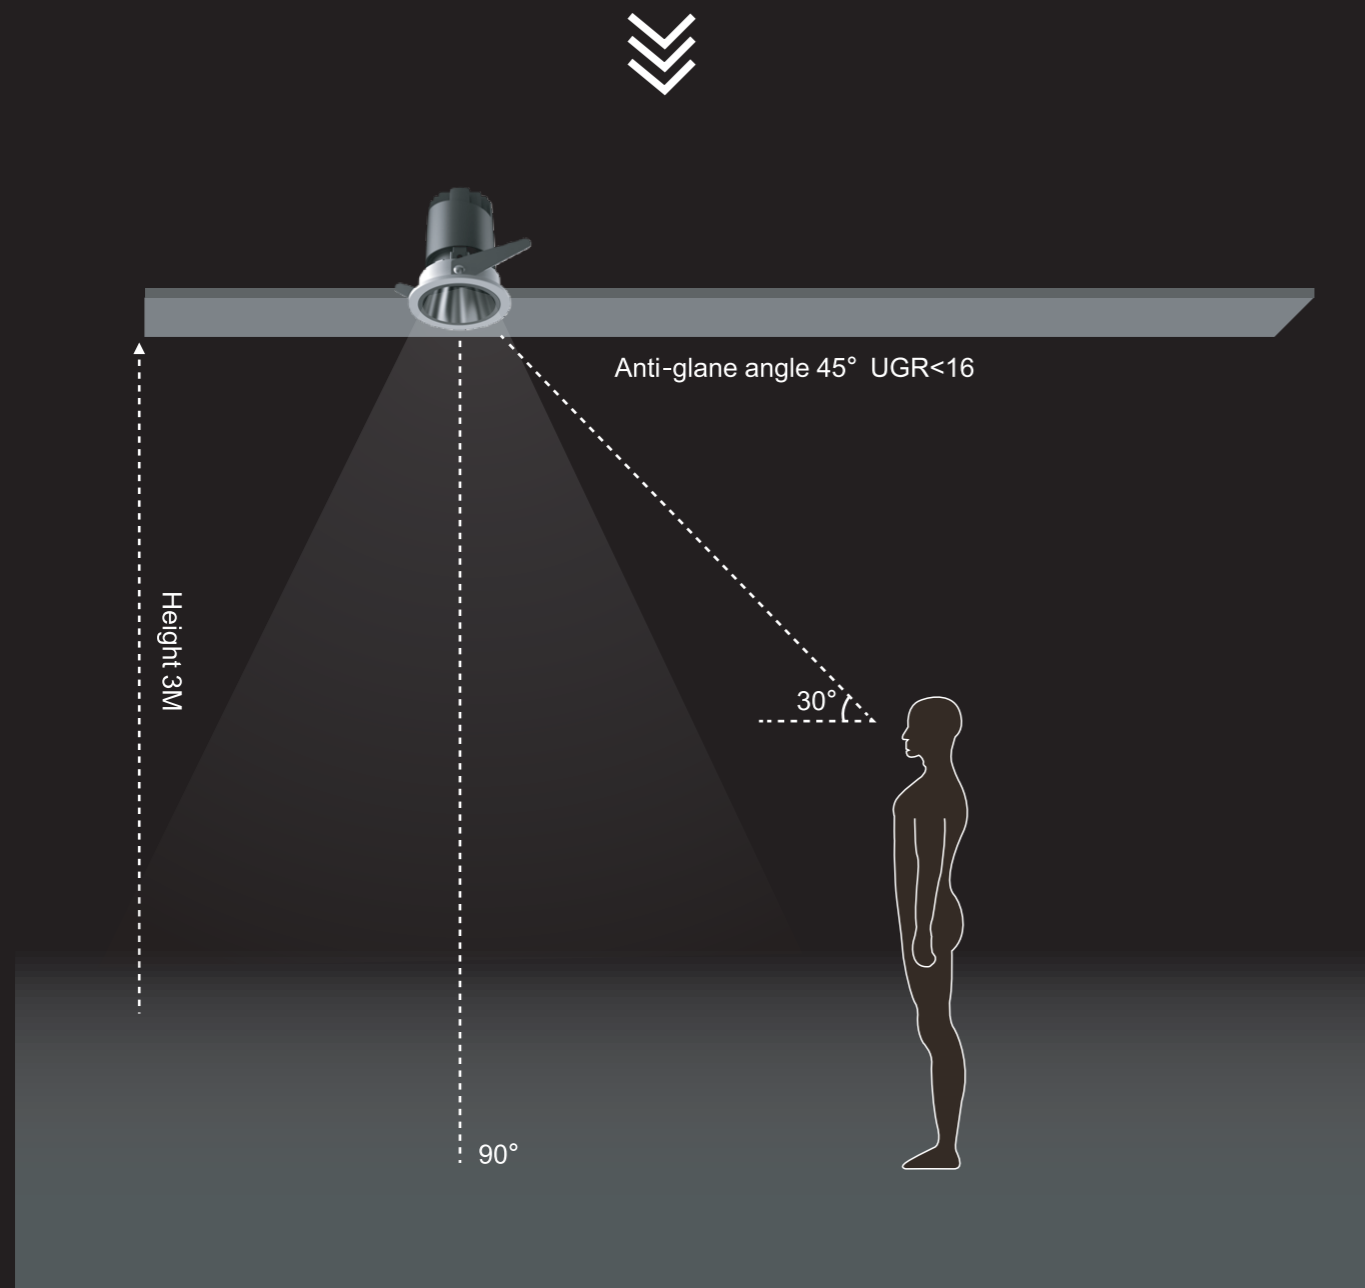

Model: MYLLN0614-Framed
Power: 6W
Beam angle: 10° / 15° / 24° / 38°
Cutout: Ø70mm
Size(WxH): Ø80X81mm

Circular Hole

Elliptical Hole

Circular Hole

Elliptical Hole

Power
6W

Model: MYLLN0611-Framed
Power: 6W
Beam angle: 10° / 15°/24° / 38°
Cutout: Ø50mm
Size(WxLxH): 58X73mm

Adjustable

Circular Hole

Elliptical Hole

Model: MYLLN0612-Frameless
Power: 6W
Beam angle: 10° /15° / 24° / 38°
Cutout: Ø52mm
Size(WxLxH): 97X73mm

Anti-glare Function Analysis

Anti-glare angle > 30 degree to protect the eyes

Different Beam Angle Different light effect

Straight light effect

Wall washer light effect

Power
6W

Model: MYLLN0615-Frameless
Power: 6W
Beam angle: 10° / 15°/24° / 38°
Cutout: Ø72mm
Size(WxH): 126X81mm

Adjustable

Circular Hole

Elliptical Hole

Model: MYLLN0616-Frameless
Power: 6W
Beam angle: 10° / 15°/24° / 38°
Cutout: Ø54mm
Size(WxH): Ø85X76mm

Adjustable

Circular Hole

Elliptical Hole

Power
6W

Straight