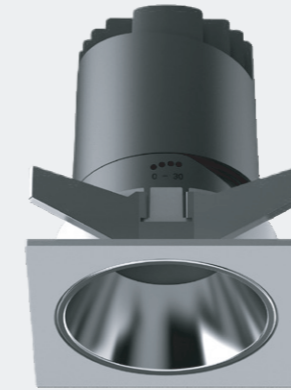

MyLed®

Adjustable

Circular Hole

Elliptical Hole

MYLLN1217-Framed
Anti-glare Hole

Model: MYLLN1217-Framed
Power: 12W
Beam angle: 10°/15°/24°/38°/50°
Cutout: Ø75mm
Size(WxLxH): 86X86X104mm

Ø75mm

Power
12W