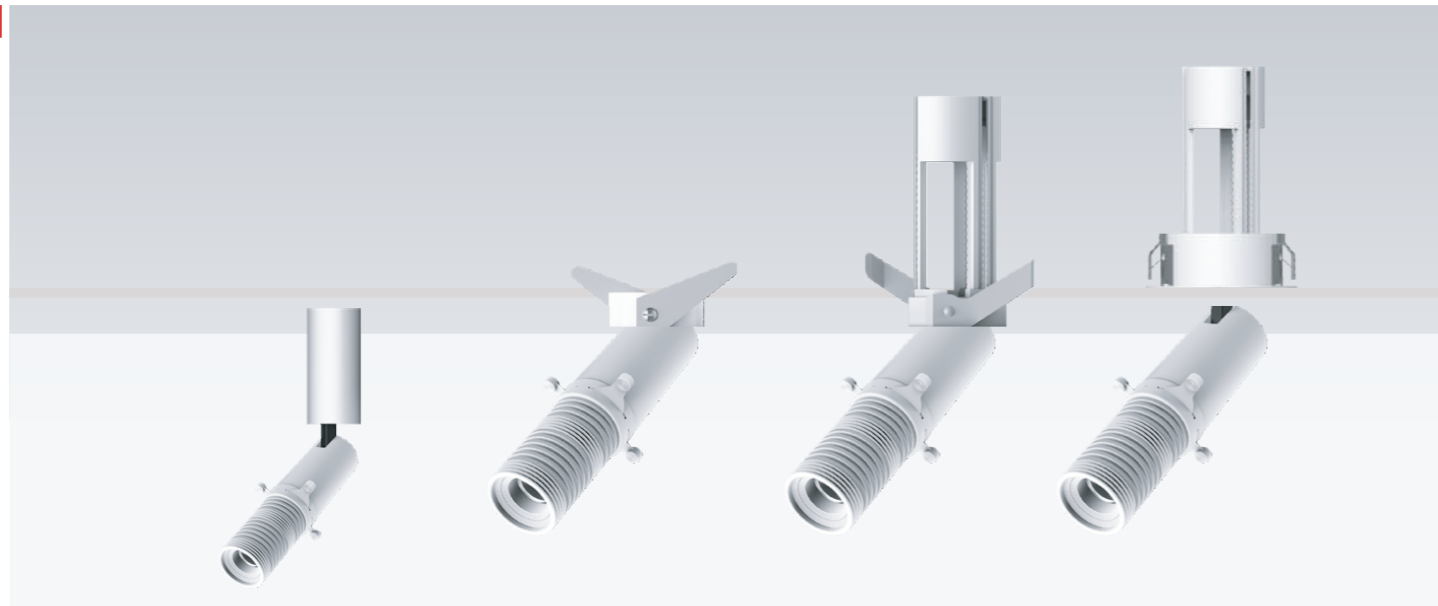

NEW

Colour:

Colour:

MYLQG0813 / MYLQG0814 / MYLQG0815 / MYLQG0816

Model: MYLQG0813	Model: MYLQG0814	Model: MYLQG0815	Model: MYLQG0816
Power: 8W	Power: 8W	Power: 8W	Power: 8W
Cutout: /	Cutout: Ø40mm	Cutout: Ø50mm	Cutout: Ø70mm
Size(DxH): Ø188.6X36mm	Size(DxH): Ø188.6X36mm	Size(DxH): Ø188.6X36mm	Size(DxH): Ø188.6X36mm

MYLQG0817 / MYLQG0818

Model: MYLQG0817	Model: MYLQG0818
Power: 8W	Power: 8W
Size(DxH): Ø188.4X36mm	Size(DxH): Ø188.4X36mm
	Size(DxH): Ø50X320mm