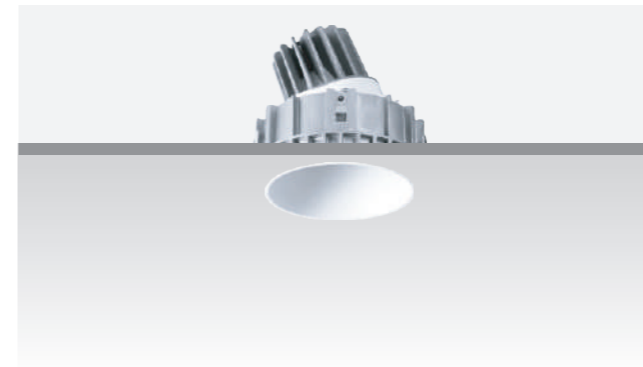

Fixture Colour Options

Rimless Series

Dreamy beautiful , after installed can't see any frame on the ceiling.

No Light, No Lamp

Deep Cup Anti-glare, Soft Light Effect

MYL31130

LED Power : 10W
CRI : 93
Luminous Flux : ≥85Lm/W
Cut Out Size : Φ96mm
CCT : 2700K / 3000K / 4000K