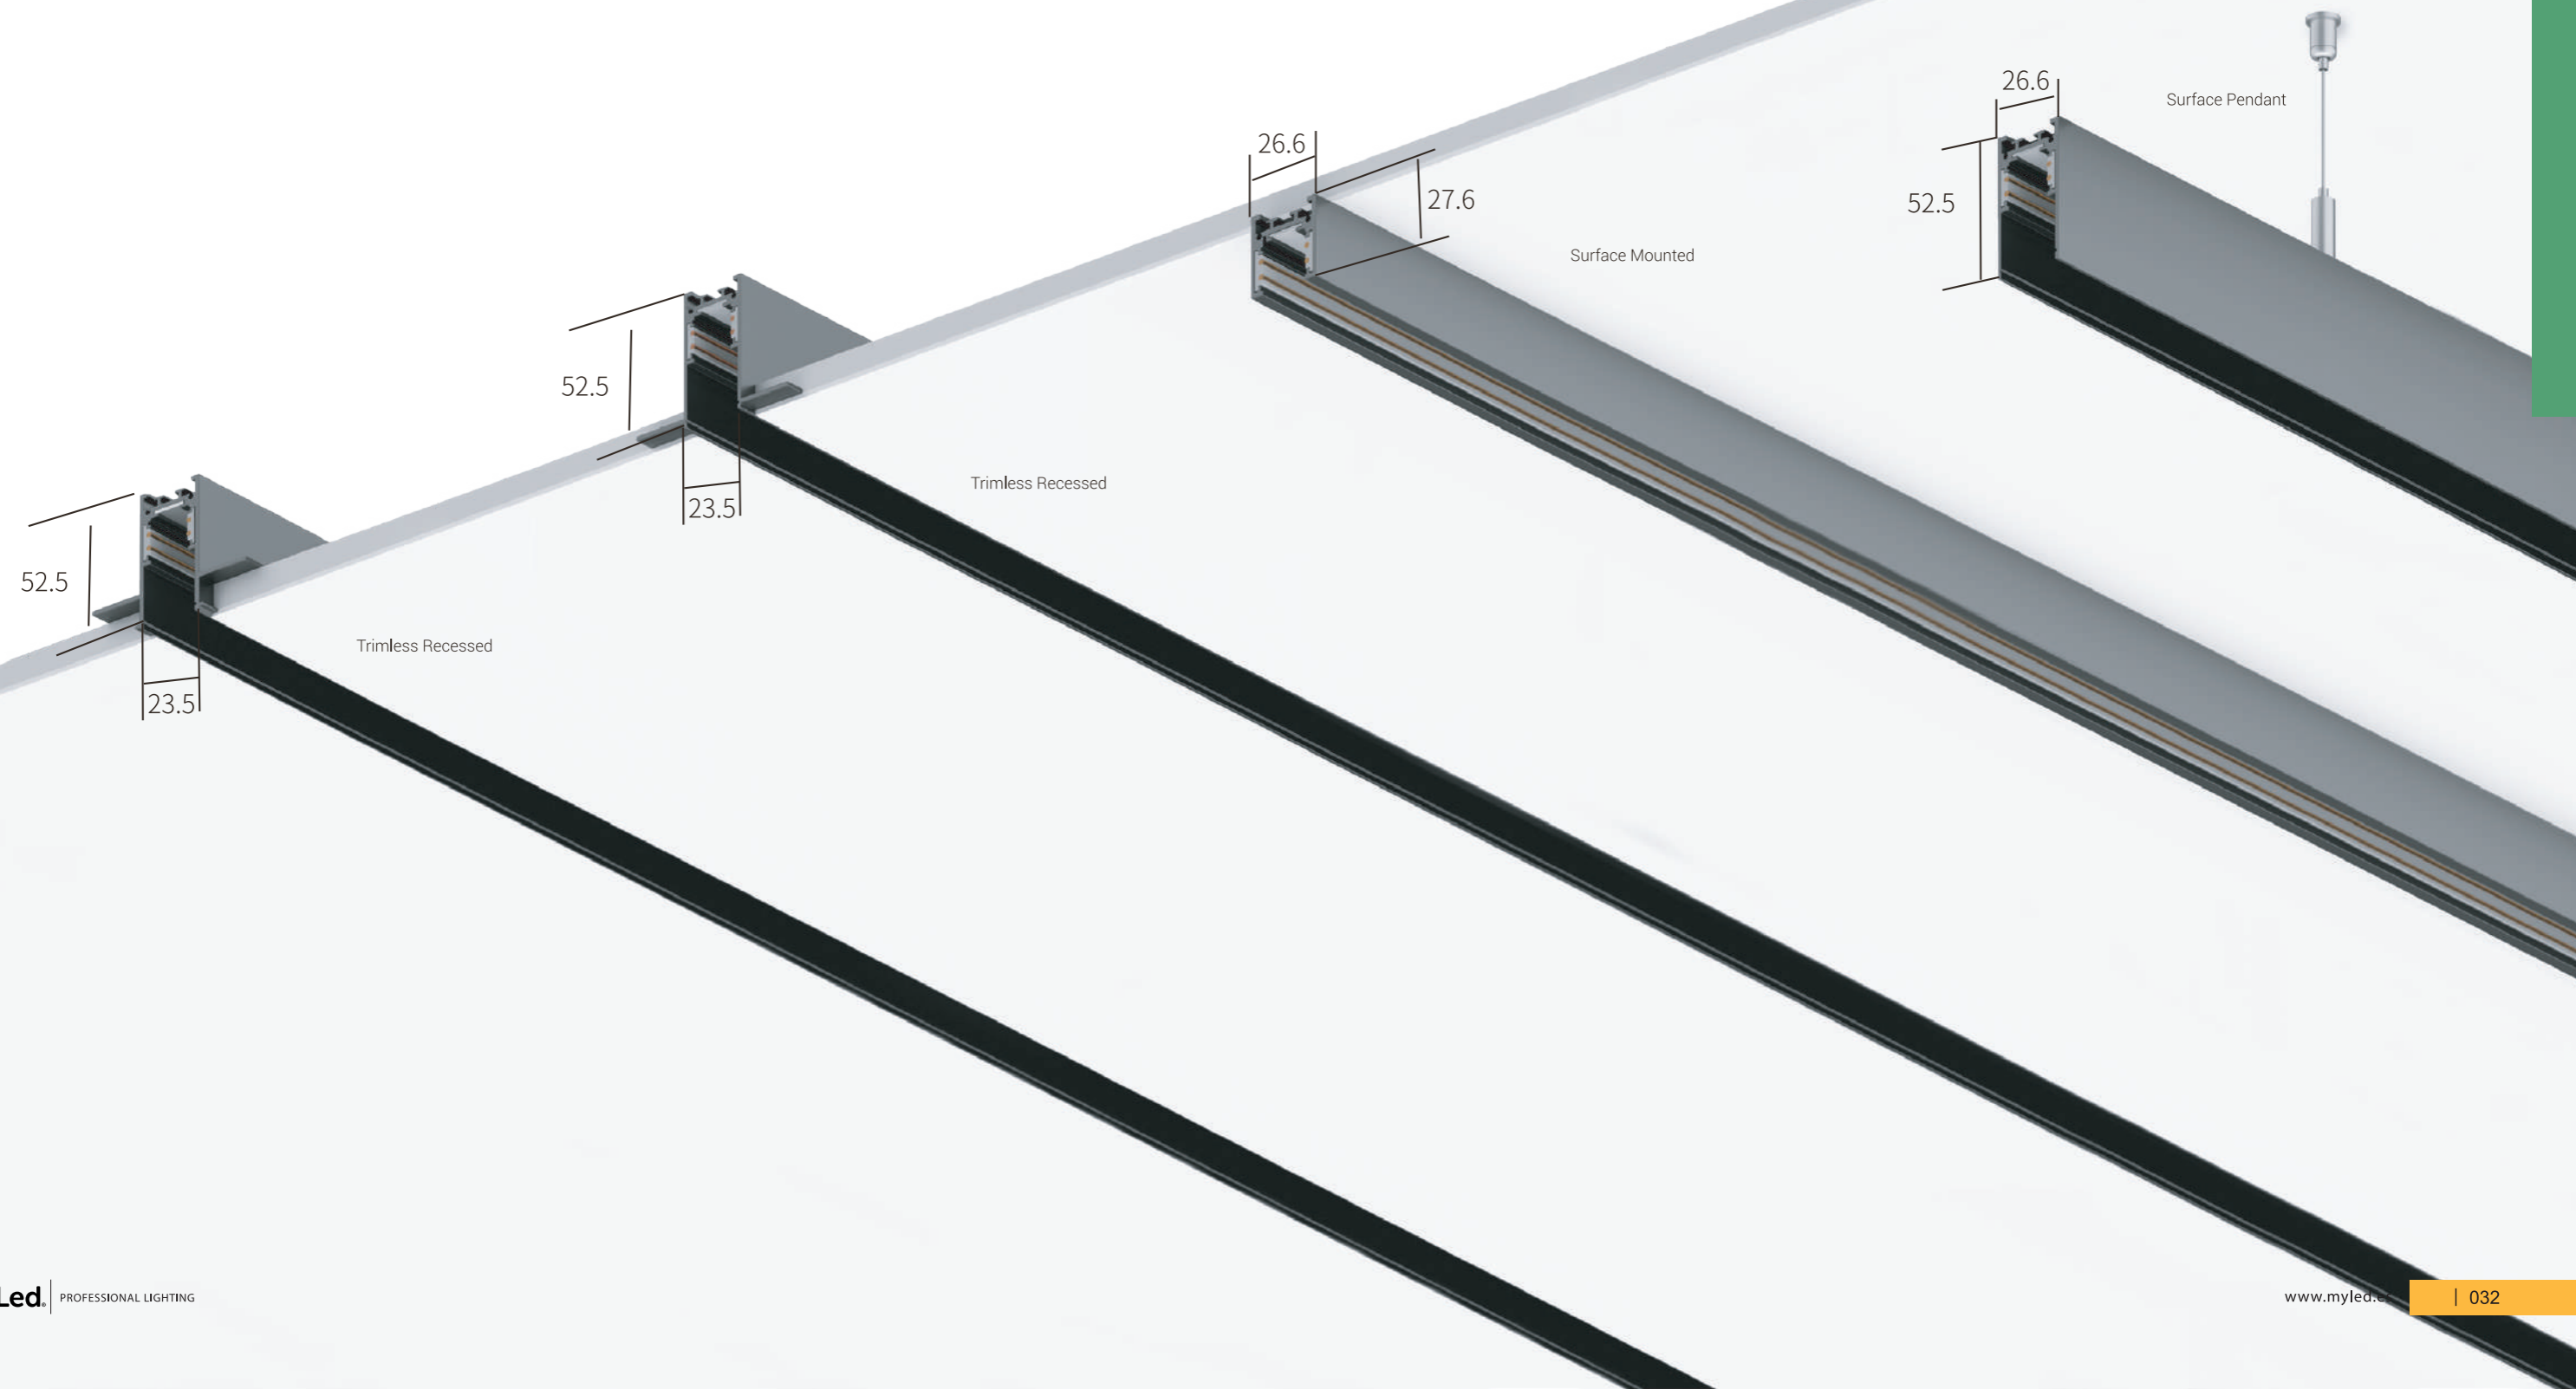

Various specifications

According to the size of customers' needs, cut it into different lengths, match with different shapes to reflect different lighting effects.

All available with Suspended, surface mounted and recessed mounted versions.