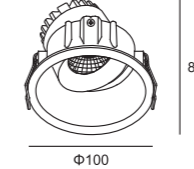

MYL31055

LED Power : 2*10W
 CRI : 93
 Luminous Flux : ≥85Lm/W
 Cut Out Size : 168*88mm
 CCT : 2700K / 3000K / 4000K

IP54 LED ECO DALI

Optical Angle

Fixture Colour Options

MYL31061

LED Power : 2*5W / 2*7W
 CRI : 93
 Luminous Flux : ≥85Lm/W
 Cut Out Size : 168*88mm
 CCT : 2700K / 3000K / 4000K

IP54 LED ECO DALI

Optical Angle

Fixture Colour Options

MYL31065

LED Power : 10W / 12W
 CRI : 93
 Luminous Flux : ≥85Lm/W
 Cut Out Size : Φ90mm
 CCT : 2700K / 3000K / 4000K

IP54 LED ECO DALI

Optical Angle

Fixture Colour Options

MYL31066

LED Power : 10W / 12W
 CRI : 93
 Luminous Flux : ≥85Lm/W
 Cut Out Size : 95*95mm
 CCT : 2700K / 3000K / 4000K

IP54 LED ECO DALI

Optical Angle

Fixture Colour Options

MYL31056

LED Power : 3*10W
 CRI : 93
 Luminous Flux : ≥85Lm/W
 Cut Out Size : 252*88mm
 CCT : 2700K / 3000K / 4000K