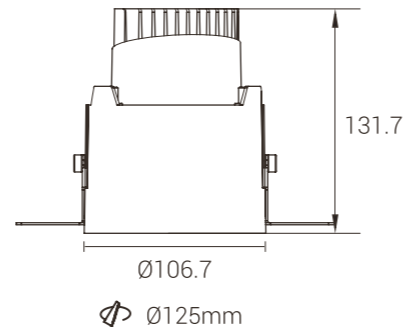

Straight Light

Polarized light

Model: MYLTY-RM2003-Framed
Power: 20W
Cutout: 100X100mm
Size(WxLxH): 110X110X132mm

Straight Light

Polarized light

Model: MYLTY-RM2004-Framed
Power: 20W
Cutout: 125X125mm
Size(WxLxH): 135X135X132mm
Beam angle: 15°/24°/36°

Straight Light

Polarized light

Power
20W

Model:MYLTY-RM2005-Frameless
Power: 20W
Cutout: Ø125mm
Size(WxLxH): Ø107X132mm

Straight Light

Polarized light

Model: MYLTY-RM2006-Frameless
Power: 20W
Cutout: Ø130mm
Size(WxLxH): Ø122x132mm
Beam angle: 15°/24°/36°

Straight Light

Polarized light

Model: MYLTY-RM2007-Frameless
Power: 20W
Cutout: 100X115mm
Size(WxLxH): 98X98X132mm

Straight Light

Polarized light

Model: MYLTY-RM2008-Frameless
Power: 20W
Cutout: 130X130mm
Size(WxLxH): 122X122X132mm
Beam angle: 15°/24°/36°