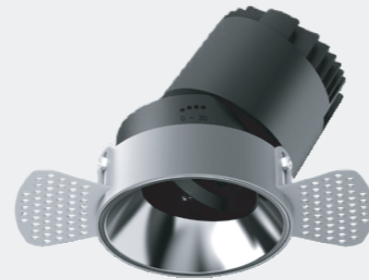

Straight

Adjustable

MYLLN3014-Framed
Anti-glare Hole

Power
30W

Model: MYLLN3015-Frameless
Power: 30W
Beam angle: 10°/15°/24°/38°/55°
Cutout: Ø120mm
Size(WxH): 185X145mm

Straight

Adjustable

MYLLN3016-Frameless
Anti-glare Hole