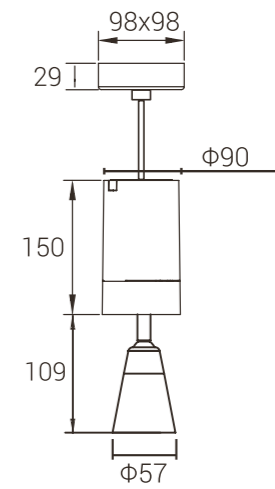

Model: MYLTY-DX1203
Power: 12W
Size(WxLxH): Ø90X150mm

Model: MYLTY-SM1204
Power: 12W
Size(WxLxH): 78X78X150mm

Model: MYLTY-DX1204
Power: 12W
Size(WxLxH): 78X78X150mm

Power
12W

Model: MYLTY-DX1205-Framed
Power: 12W
Cutout: Ø94mm
Size(WxLxH): Ø90X155mm

Model: MYLTY-DX1207-Framed
Power: 12W
Cutout: 80X80mm
Size(WxLxH): 90X90X155mm

Model: MYLTY-DX1206-Frameless
Power: 12W
Cutout: Ø105mm
Size(WxLxH): Ø90X155mm

Model: MYLTY-DX1208-Frameless
Power: 12W
Cutout: 80X95mm
Size(WxLxH): 78X78X155mm

Power
8W

Model: MYLTY-SM0803
Power: 8W
Size(WxLxH): Ø90X259mm

MyLed®

Model: MYLTY-DX0803
Power: 8W
Size(WxLxH): Ø90X259mm

Model: MYLTY-SM0804
Power: 8W
Size(WxLxH): 78X78X79mm

Model: MYLTY-DX0804
Power: 8W
Size(WxLxH): 78X78X259mm

Power
20W

Model: MYLTY-SM2001
Power: 20W
Size(WxLxH): Ø107X197mm

Straight Light

Polarized light

Model: MYLTY-DX2001
Power: 20W
Size(WxLxH): Ø107X197mm

Straight Light

Polarized light

Model: MYLTY-SM2002
Power: 20W
Size(WxLxH): 100X100X197mm