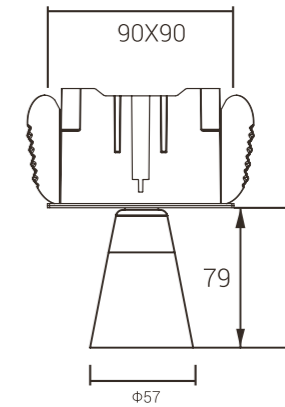

Ø80X80mm

Model: MYLTY-RM0803-Framed
Power: 8W
Cutout: Ø80X80mm
Size(WxLxH): 90X90mm