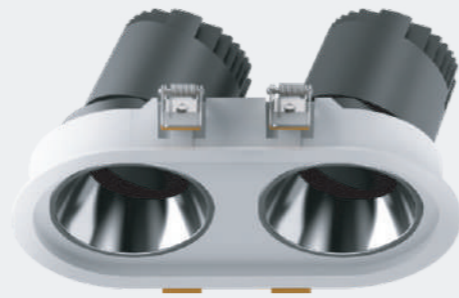

Adjustable