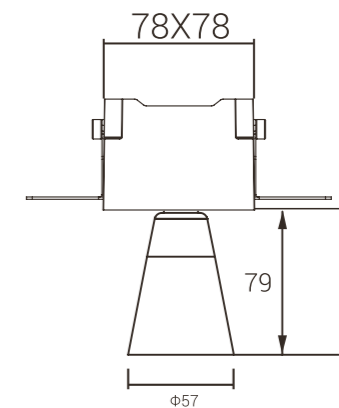

Model: MYLTY-RM0801-Framed
Power: 8W
Cutout: Ø94mm
Size(WxLxH): Ø100X79XØ57mm

Ø80X80mm

Model: MYLTY-RM0803-Framed
Power: 8W
Cutout: Ø80X80mm
Size(WxLxH): 90X90mm

Ø105mm

Model: MYLTY-RM0802-Frameless
Power: 8W
Cutout: Ø105mm
Size(WxLxH): Ø89.7X79XØ57mm

Ø80X95mm

Model: MYLTY-RM0804-Frameless
Power: 8W
Cutout: 80X95mm
Size(WxLxH): 78X78X79mm

Power
8W

Model: MYLTY-RM0805-Framed
Power: 8W
Cutout: Ø94mm
Size(WxLxH): Ø100X109mm

Model: MYLTY-RM0806-Frameless
Power: 8W
Cutout: Ø105mm
Size(WxLxH): Ø89.7X109mm