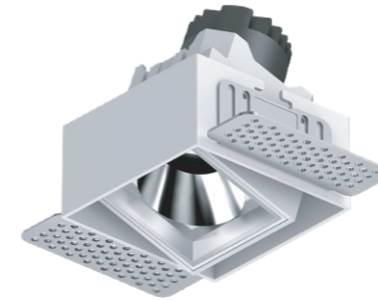

Straight Light

Polarized light

Flood Light

Straight Light

Polarized light

Model: MYLTY-RM0607-Frameless
Power: 6W
Cutout: Ø60X75mm
Size(WxLxH): Ø58X58X83mm

Model: MYLTY-RM0608-Frameless
Power: 6W
Cutout: 85X85mm
Size(WxLxH): 78X78X84mm
Beam angle: 15°/24°/36°