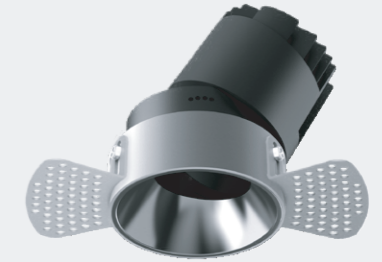

Elliptical Hole

MYLLN2012-Framed
Anti-glare Hole

MyLed®

Model: MYLLN2013-Frameless
Power: 20W
Beam angle: 12°/15°/24°/38°/55°
Cutout: Ø95mm
Size(WxH): 162X118mm

Adjustable

Circular Hole

Elliptical Hole

MYLLN2014-Frameless
Anti-glare Hole