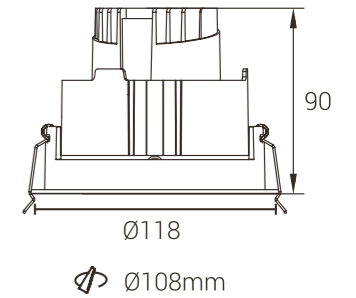

Power
12W

Model: MYLTY-RM1201-Framed
Power: 12W
Cutout: Ø94mm
Size(WxLxH): Ø100X89.5mm

Model: MYLTY-RM1202-Framed
Power: 12W
Cutout: Ø108mm
Size(WxLxH): Ø118X90mm
Beam angle: 15°/24°/36°

Model: MYLTY-RM1203-Framed
Power: 12W
Cutout: 80X80mm
Size(WxLxH): 90X90X90mm

Model: MYLTY-RM1204-Framed
Power: 12W
Cutout: 103X103mm
Size(WxLxH): 111X111X90mm
Beam angle: 15°/24°/36°