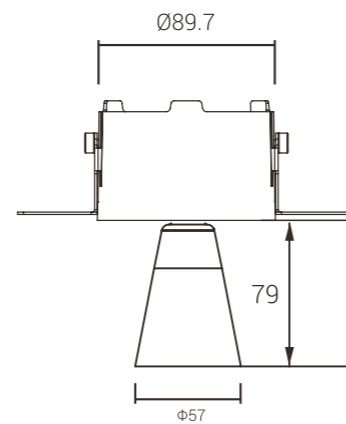

Straight Light

Polarized light

Flood Light

Straight Light

Polarized light

Model: MYLTY-RM0607-Frameless
Power: 6W
Cutout: Ø60X75mm
Size(WxLxH): Ø58X58X83mm

Model: MYLTY-RM0608-Frameless
Power: 6W
Cutout: 85X85mm
Size(WxLxH): 78X78X84mm
Beam angle: 15°/24°/36°

Model: MYLTY-RM0801-Framed
Power: 8W
Cutout: Ø94mm
Size(WxLxH): Ø100X79XØ57mm

Ø80X80mm

Model: MYLTY-RM0803-Framed
Power: 8W
Cutout: Ø80X80mm
Size(WxLxH): 90X90mm

Ø105mm

Model: MYLTY-RM0802-Frameless
Power: 8W
Cutout: Ø105mm
Size(WxLxH): Ø89.7X79XØ57mm