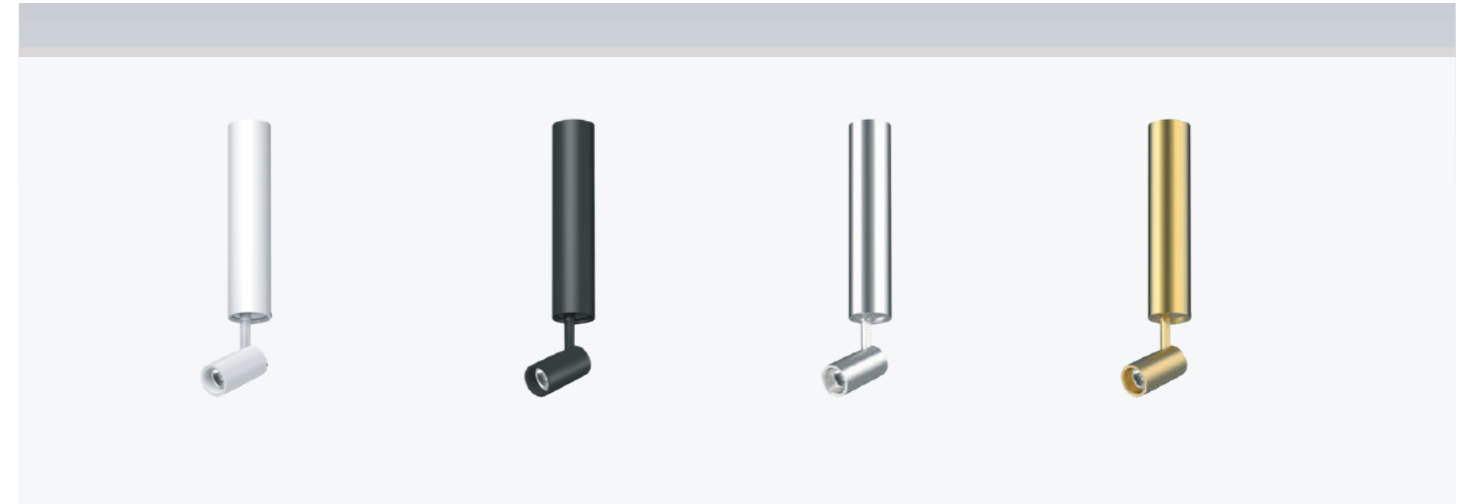

Colour: White Black Gold

MYLSM-LS0601

Model:	MYLSM-LS0601
Power:	6W
Surface	Mounted
Light Source	CREE
Size(DxH):	Ø38X70mm
Housing Size:	Ø50X320mm

Multi angle selection

Stretchable radiator tube can be used for more purposes and more lighting scenes.