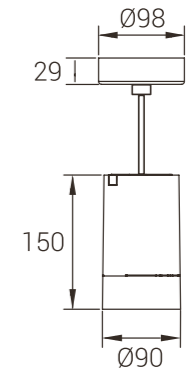

Polarized light

Flood Light

Model: MYLTY-DX1202
Power: 12W
Size(WxLxH): 78X78X150mm

Straight Light

Polarized light

Flood Light

Power
12W

Model: MYLTY-SM1203
Power: 12W
Size(WxLxH): Ø90X150mm