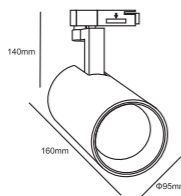

IP20 LED eco

Optical Angle

Fixture Colour Options

MYL17012

LED POWER : 30W / 35W
 CRI : 93
 Luminous flux : ≥85Lm/W
 CCT : 2700K / 3000K / 4000K

IP20 LED eco

Optical Angle

Fixture Colour Options