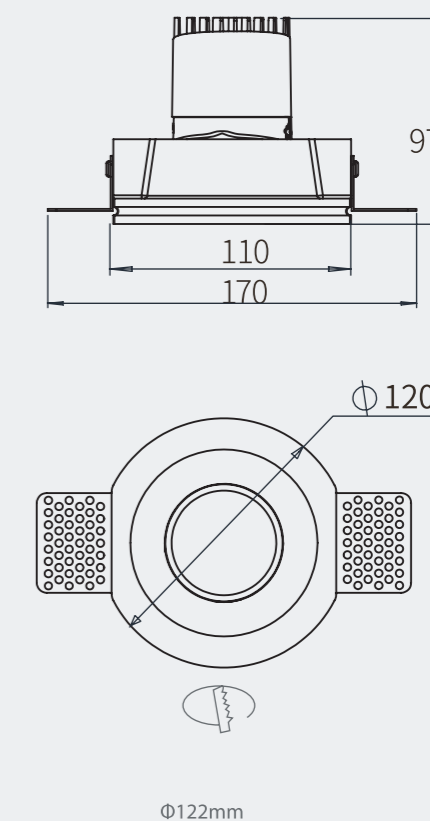

Cutout: Ø75mm

Size(WxH): Ø85X65mm

Beam angle: 8°/15°/24°/36°/55°

NEW Model: MYLMK1211-Framed

Power: 12W

Cutout: Ø75mm

Size(WxH): Ø85X90mm

Beam angle: 8°/15°/24°/36°/55°

NEW Model: MYLMK0812-Frameless

Power: 8W

Cutout: Ø75mm

Size(WxH): Ø109X65mm

Beam angle: 8°/15°/24°/36°/55°

NEW Model: MYLMK1212-Frameless

Power: 12W

Cutout: Ø75mm

Size(WxH): Ø109X90mm

Beam angle: 8°/15°/24°/36°/55°

NEW Model: MYLMK0813-Gypsum
 Power: 8W
 Cutout: Ø122mm
 Size(WxH): Ø110X84mm
 Beam angle: 8°/15°/24°/36°/55°

NEW Model: MYLMK0611-Gypsum
 Power: 6W
 Cutout: Ø102mm
 Size(WxH): Ø150X91mm
 Beam angle: 8°/15°/24°/36°/55°

NEW Model: MYLMK1213-Gypsum
 Power: 12W
 Cutout: Ø122mm
 Size(WxH): Ø170X109mm
 Beam angle: 8°/15°/24°/36°/55°

NEW Model: MYLMK0814-Gypsum
 Power: 8W
 Cutout: Ø122mm
 Size(WxH): Ø97X170mm
 Beam angle: 8°/15°/24°/36°/55°