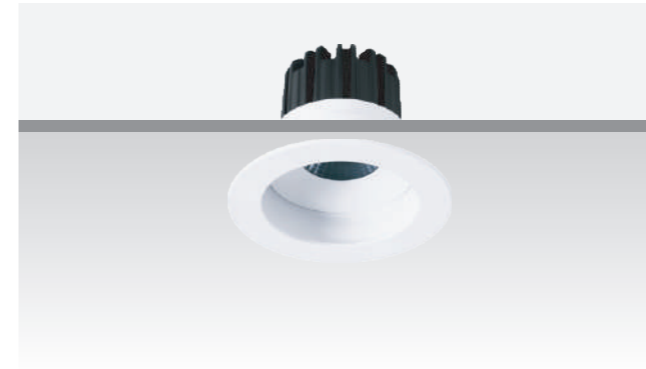

MYL31052

LED Power : 10W
CRI : 93
Luminous Flux : $\geq 85\text{Lm/W}$
Cut Out Size : $\Phi 88\text{mm}$
CCT : 2700K / 3000K / 4000K

IP54 LED ECO

Optical Angle

Fixture Colour Options