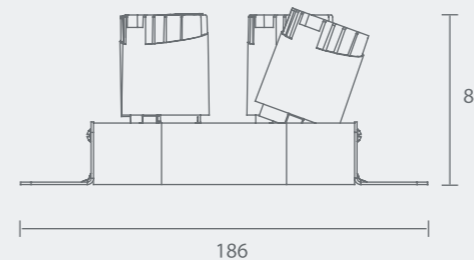

190XØ69mm

Circular Hole

Circular Hole

Elliptical Hole

192XØ67mm

Elliptical Hole

Power
6W

Model: MYLLN0641-Framed
Power: 6WX4
Beam angle: 10° / 15° / 24° / 38°
Cutout: 130X130mm-R34.5
Size(WxLxH): 140X140X81mm

130X130mm-R34.5

Straight

Circular Hole

Elliptical Hole

Model: MYLLN0642-Frameless
Power: 6WX4
Beam angle: 10° / 15° / 24° / 38°
Cutout: Ø132X127 mm-R35
Size(WxLxH): 186X126X81mm

Ø132 x127 mm-R35

Power
12W

Model: MYLLN1211-Framed
Power: 12W
Beam angle: 10° / 15° / 24° / 38°
Cutout: Ø75mm
Size(WxH): Ø86X104mm

Adjustable

Circular Hole

Elliptical Hole

MYLLN1212-Framed
Anti-glare Hole

Model: MYLLN1213-Framed
Power: 12W
Beam angle: 10° / 15° / 24° / 38°
Cutout: Ø77mm
Size(WxH): 127X104mm

Adjustable

Circular Hole

Elliptical Hole