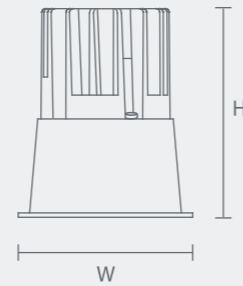

Model: MYL32030-Straight
Power: 7W
Beam angle: 15° / 24° / 38°
CCT: 2700K / 3000K / 4000K
Cutout: Ø65mm
Size(WxH): Ø75x62mm

Model: MYL32031-Straight
Power: 10W
Beam angle: 15° / 24° / 38°
CCT: 2700K / 3000K / 4000K
Cutout: Ø75mm
Size(WxH): Ø84x78mm

Model: MYL32201-Straight
Power: 6W
Beam angle: 15° / 24° / 38°
CCT: 2700K / 3000K / 4000K
Cutout: Ø55mm
Size(WxH): Ø65x70mm

Model: MYL32202-Straight
Power: 10W
Beam angle: 15° / 24° / 38°
CCT: 2700K / 3000K / 4000K
Cutout: Ø75mm
Size(WxH): Ø86x76mm