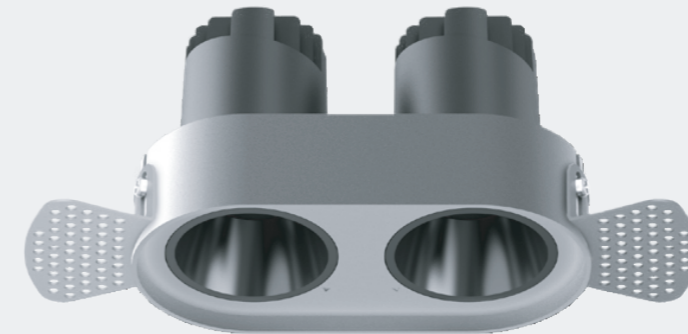

Model: MYLLN0621-Framed
Power: 6WX2
Beam angle: 10° / 15° / 24° / 38°
Cutout: 130XØ69mm
Size(WxLxH): 140XØ80X81mm

Straight

Model: MYLLN0622-Frameless
Power: 6WX2
Beam angle: 10° / 15° / 24° / 38°
Cutout: 132XØ67mm
Size(WxLxH): 168X68X81mm