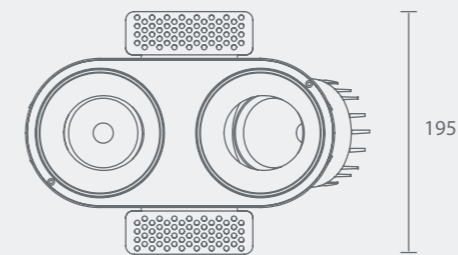

Straight

Adjustable

MYLLN3022-Framed
Anti-glare Hole

Model: MYLLN3023-Frameless
Power: 30WX2
Beam angle: 10°/15°/24°/38°/55°
Cutout: 280XØ141mm
Size(WxH): 278X195X150mm

Straight

Adjustable

MYLLN3024-Frameless
Anti-glare Hole