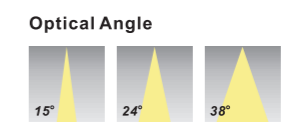

IP44 LED eco

Surface Mounted Downlight Series

Installation Optional

MYLDL-SMRD60-8W

LED Power : 8W
CRI : 93
Luminous Flux : ≥85Lm/W
CCT : 2700K / 3000K / 4000K

IP44 LED eco

MYLDL-SMRD80-12W

LED Power : 12W
CRI : 93
Luminous Flux : ≥85Lm/W
CCT : 2700K / 3000K / 4000K

IP44 LED eco

MYLDL-SMRD80-15W

LED Power : 15W
CRI : 93
Luminous Flux : ≥85Lm/W
CCT : 2700K / 3000K / 4000K

IP44 LED eco

MYLDL-SMRD80-18W

LED Power : 18W
CRI : 93
Luminous Flux : ≥85Lm/W
CCT : 2700K / 3000K / 4000K

IP44 LED eco

Fixture Colour Options

Texture White Texture Black