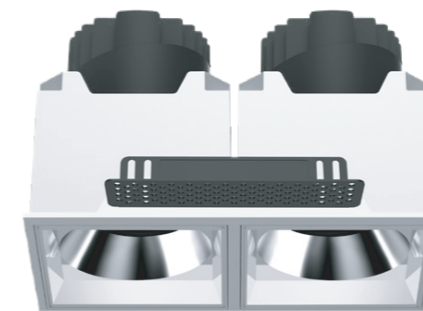

Model: MYLTY-RM2022-Frameless
Power: 20WX2
Cutout: 210X110mm
Size(WxLxH): 220X110X132mm