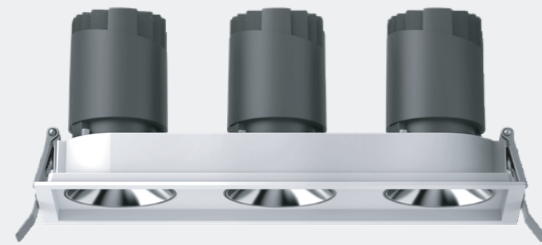

NEW Model: MYLLN0635

Power: 6WX3

Cutout: 196X60mm

Size(WxH): 202X68X81mm

NEW Model: MYLLN0623

Power: 6WX2

Cutout: Ø135mm

Size(WxH): Ø139X81mm

NEW Model: MYLLN0633

Power: 6WX3

Cutout: Ø140mm

Size(WxH): Ø146X81mm

NEW Model: MYLLN0634

Power: 6WX3

Cutout: Ø144mm

Size(WxH): Ø203X81mm