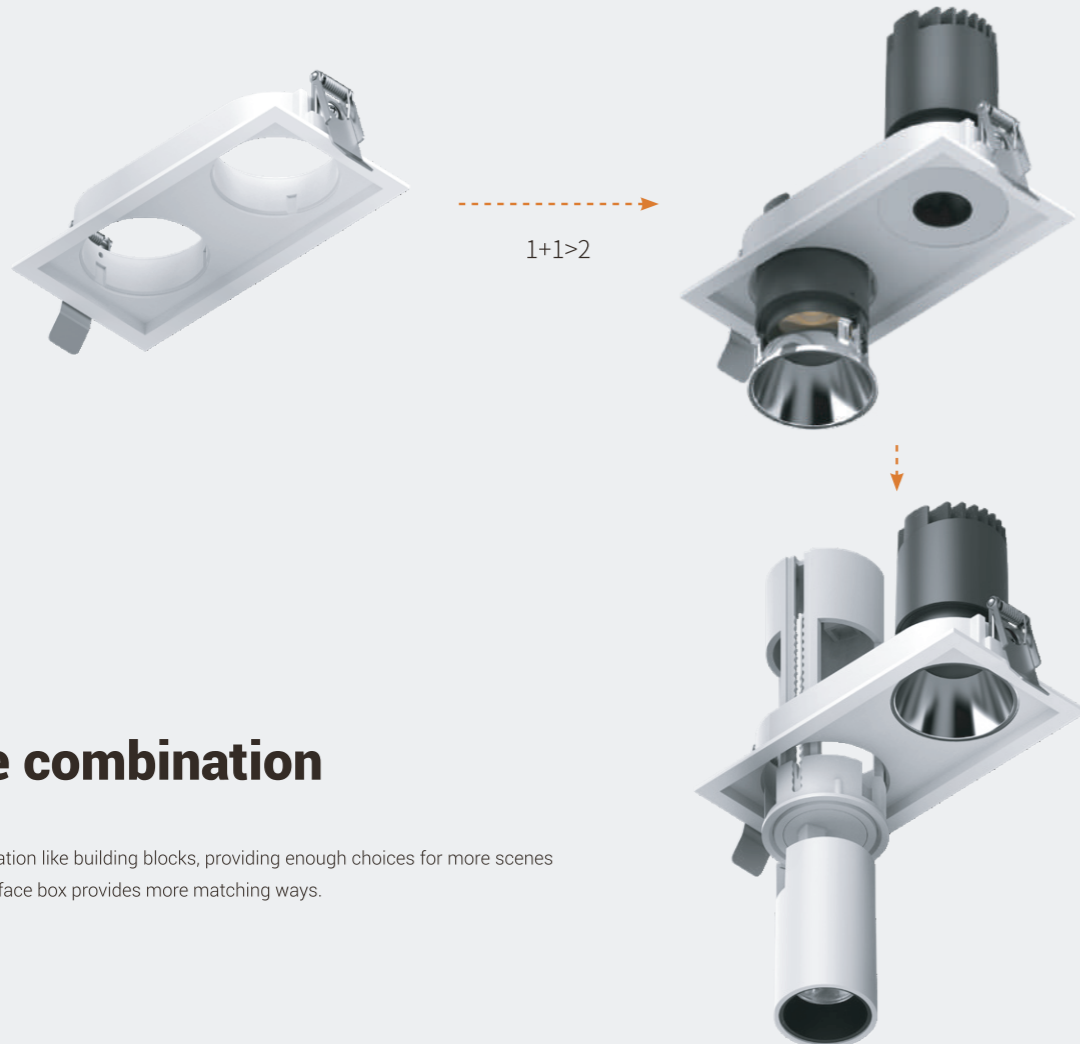

Matching Module / MR16 Light Source

It can be matched with different light source modules and the combination is changeable

One piece face ring

New design frame provide enough brightness for high-rise spaces
Square frame provides flexible lighting

Luminous efficiency

Rotate freely in all directions

Adjust light as needed to maximize the value of light effect

LN LIGHT

Frame Options

The new face frame adapts to various series

Framed-Single

Framed-Double