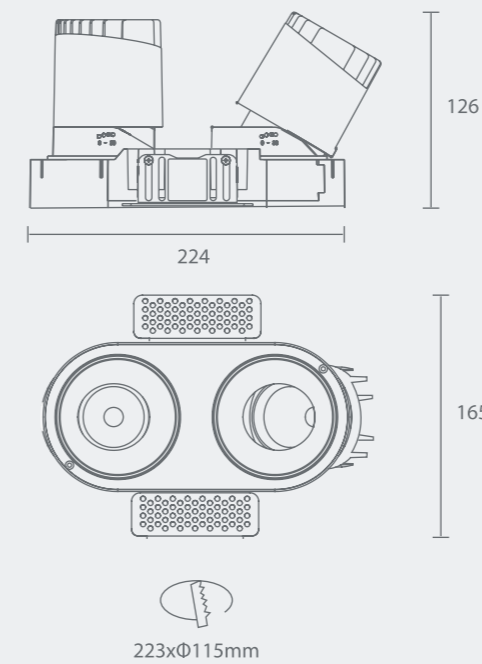

Power
20W

MyLed®

Model: MYLLN2015-Frameless
Power: 20W
Beam angle: 12°/15°/24°/38°/55°
Cutout: Ø95mm
Size(WxLxH): 128X128X121mm

Adjustable

Circular Hole

Elliptical Hole

MYLLN2016-Frameless
Anti-glare Hole

Model: MYLLN2017-Framed
Power: 20W
Beam angle: 12°/15°/24°/38°/55°
Cutout: Ø95mm
Size(WxLxH): 106X106X119mm

Adjustable

Circular Hole

Elliptical Hole

MYLLN2018-Framed
Anti-glare Hole

Power
20W

Model: MYLLN2021-Framed
Power: 20W X 2
Beam angle: 12°/15°/24°/38°/55°
Cutout: 223XØ115mm
Size(WxH): 240XØ128X131mm

Straight

Circular Hole

Elliptical Hole

MYLLN2022-Framed
Anti-glare Hole

Model: MYLLN2023-Frameless
Power: 20W X 2
Beam angle: 12°/15°/24°/38°/55°
Cutout: 223XØ115mm
Size(WxH): 224X165X126mm

Straight

Circular Hole

Elliptical Hole