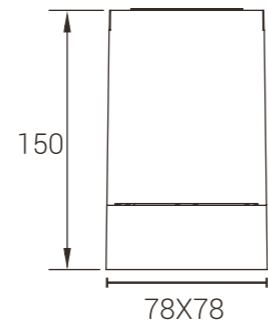

Model: MYLTY-SM1204
Power: 12W
Size(WxLxH): 78X78X150mm