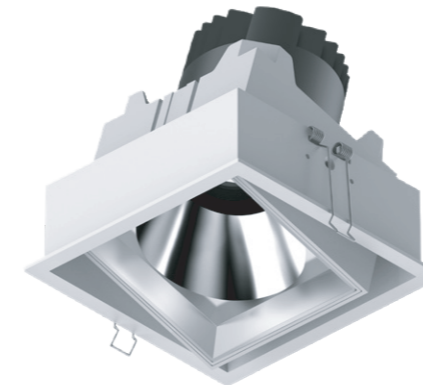

Straight Light

Polarized light

Model: MYLTY-RM2003-Framed
Power: 20W
Cutout: 100X100mm
Size(WxLxH): 110X110X132mm

Straight Light

Polarized light

Model: MYLTY-RM2004-Framed
Power: 20W
Cutout: 125X125mm
Size(WxLxH): 135X135X132mm
Beam angle: 15°/24°/36°