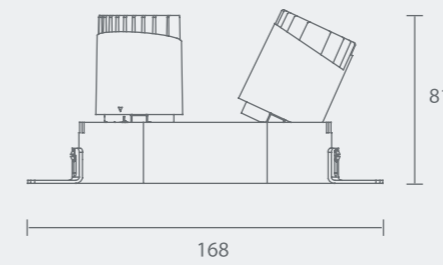

Adjustable

Circular Hole

Elliptical Hole

Model: MYLLN0612-Frameless
Power: 6W
Beam angle: 10° /15° / 24° / 38°
Cutout: Ø52mm
Size(WxLxH): 97X73mm

Anti-glare Function Analysis

Anti-glare angle > 30 degree to protect the eyes

Different Beam Angle Different light effect

Straight light effect

Wall washer light effect

Power
6W

Model: MYLLN0615-Frameless
Power: 6W
Beam angle: 10° / 15°/24° / 38°
Cutout: Ø72mm
Size(WxH): 126X81mm

Adjustable

Circular Hole

Elliptical Hole

Model: MYLLN0616-Frameless
Power: 6W
Beam angle: 10° / 15°/24° / 38°
Cutout: Ø54mm
Size(WxH): Ø85X76mm

Adjustable

Circular Hole

Elliptical Hole

Power
6W

Straight

Model: MYLLN0621-Framed
Power: 6WX2
Beam angle: 10° / 15° / 24° / 38°
Cutout: 130XØ69mm
Size(WxLxH): 140XØ80X81mm

Straight

Model: MYLLN0622-Frameless
Power: 6WX2
Beam angle: 10° / 15° / 24° / 38°
Cutout: 132XØ67mm
Size(WxLxH): 168X68X81mm