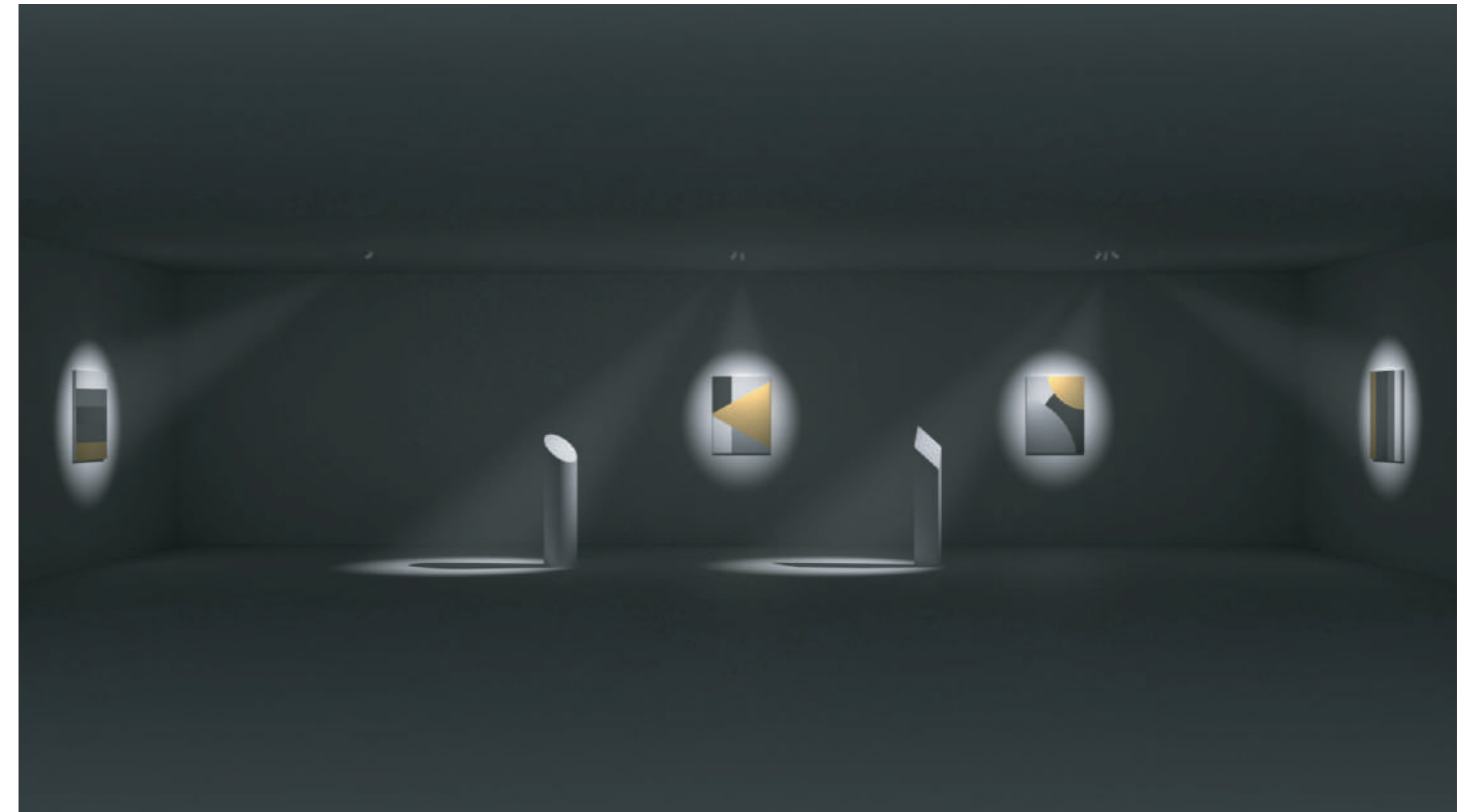

White + White

White + Black

Black + Gold

Black + Black

LS Series

Adjustable Recessed Spot

Adjust freely: horizontal 355°+vertical 90°
Multiple frame available, single/double/triple/tetrad, framed/frameless installation suitable for multifarious space.

Split structure

1 The stretching lamp holder contains a height adjusting fixing chute. The lamp body can be fixed in the middle without slipping.

2 Rotating clasp with positioning groove for fixing rotation angle to make lamp adjust more accurately.

3 Main body lamp body.

4 Light Source Chip.

5 Chip Bracket.

6 Nano Reflector Cup.

7 High Definition Lens.

8 Fixed front ring, optional three color replacement, white/black/gold.

6W
Cutout 52mm

6W
Cutout 70mm

12W
Cutout 90mm

28W
Cutout 120mm

SINGLE

DUAL

TRIPLE

TETRAD

Brightness, more than one

Three kinds of power specifications are available to suit different layers.