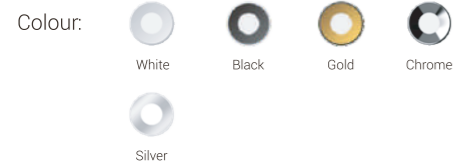

Frameless

NEW

MYLSM-RM0813 / MYLSM-RM0823 / MYLSM-RM0833

Model: MYLSM-RM0813	Model: MYLSM-RM0823	Model: MYLSM-RM0833
Power: 8W	Power: 2X8W	Power: 3X8W
Cutout: 65X60mm	Cutout: 133X60mm	Cutout: 200X60mm
Size(WxLxH): 138X122X68mm	Size(WxLxH): 206X122X68mm	Size(WxLxH): 272X122X68mm