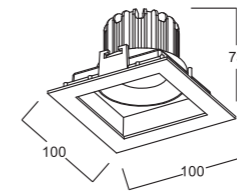

MYL31053

LED Power : 10W
CRI : 93
Luminous Flux : $\geq 85\text{Lm/W}$
Cut Out Size : $78*78\text{mm}$
CCT : 2700K / 3000K / 4000K

IP54 LED ECO

Optical Angle

Fixture Colour Options

MYL31059

LED Power : 5W / 7W
CRI : 93
Luminous Flux : $\geq 85\text{Lm/W}$
Cut Out Size : $78*78\text{mm}$
CCT : 2700K / 3000K / 4000K

IP54 LED ECO

Optical Angle

Fixture Colour Options

MYL31054

LED Power : 10W
CRI : 93
Luminous Flux : $\geq 85\text{Lm/W}$
Cut Out Size : $88*88\text{mm}$
CCT : 2700K / 3000K / 4000K

IP54 LED ECO

Optical Angle