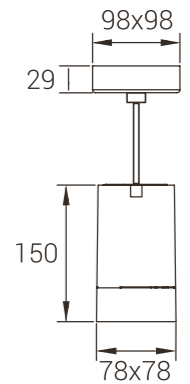

Polarized light