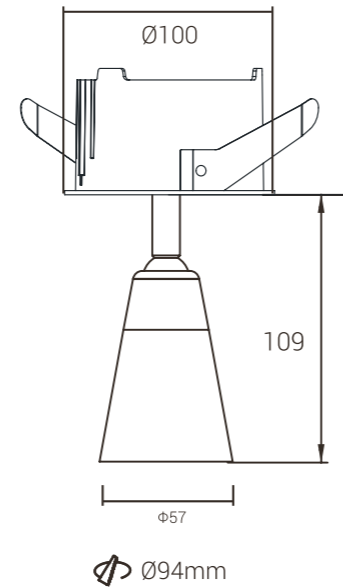

Straight Light

Polarized light

Flood Light

Straight Light

Polarized light

Model: MYLTY-RM0607-Frameless
Power: 6W
Cutout: Ø60X75mm
Size(WxLxH): Ø58X58X83mm

Model: MYLTY-RM0608-Frameless
Power: 6W
Cutout: 85X85mm
Size(WxLxH): 78X78X84mm
Beam angle: 15°/24°/36°

Model: MYLTY-RM0801-Framed
Power: 8W
Cutout: Ø94mm
Size(WxLxH): Ø100X79XØ57mm

Ø80X80mm

Model: MYLTY-RM0803-Framed
Power: 8W
Cutout: Ø80X80mm
Size(WxLxH): 90X90mm

Ø105mm

Model: MYLTY-RM0802-Frameless
Power: 8W
Cutout: Ø105mm
Size(WxLxH): Ø89.7X79XØ57mm

Ø80X95mm

Model: MYLTY-RM0804-Frameless
Power: 8W
Cutout: 80X95mm
Size(WxLxH): 78X78X79mm

Power
8W

Model: MYLTY-RM0805-Framed
Power: 8W
Cutout: Ø94mm
Size(WxLxH): Ø100X109mm

Model: MYLTY-RM0806-Frameless
Power: 8W
Cutout: Ø105mm
Size(WxLxH): Ø89.7X109mm