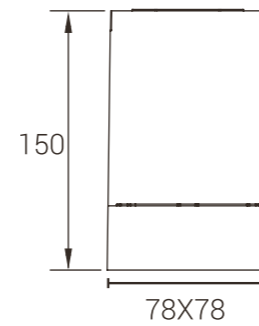

Model: MYLTY-SM1802
Power: 18W
Size(WxLxH): 78X78X150mm