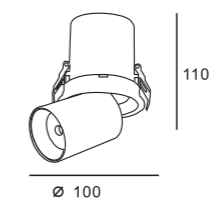

Fixture Colour Options

☐ Texture White ☒ Texture Black