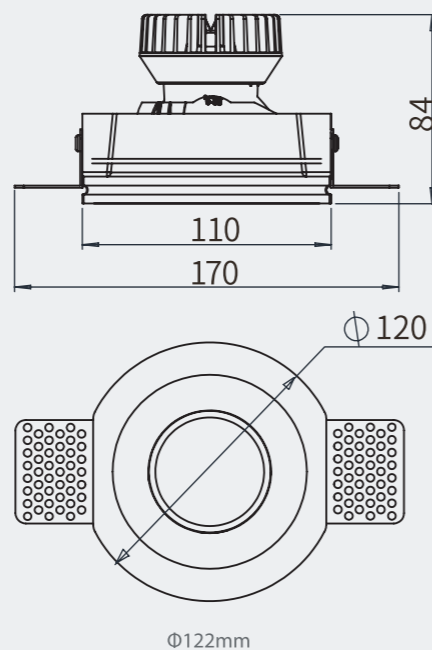

Cutout: Ø75mm

Size(WxH): Ø85X65mm

Beam angle: 8°/15°/24°/36°/55°

NEW Model: MYLMK1211-Framed

Power: 12W

Cutout: Ø75mm

Size(WxH): Ø85X90mm

Beam angle: 8°/15°/24°/36°/55°

NEW Model: MYLMK0812-Frameless

Power: 8W

Cutout: Ø75mm

Size(WxH): Ø109X65mm

Beam angle: 8°/15°/24°/36°/55°

NEW Model: MYLMK1212-Frameless

Power: 12W

Cutout: Ø75mm

Size(WxH): Ø109X90mm

Beam angle: 8°/15°/24°/36°/55°

NEW Model: MYLMK0813-Gypsum
 Power: 8W
 Cutout: Ø122mm
 Size(WxH): Ø110X84mm
 Beam angle: 8°/15°/24°/36°/55°

NEW Model: MYLMK0611-Gypsum
 Power: 6W
 Cutout: Ø102mm
 Size(WxH): Ø150X91mm
 Beam angle: 8°/15°/24°/36°/55°