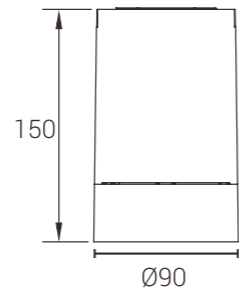

Polarized light

Flood Light

Model: MYLTY-DX1202
Power: 12W
Size(WxLxH): 78X78X150mm

Straight Light

Polarized light

Flood Light

Power
12W

Model: MYLTY-SM1203
Power: 12W
Size(WxLxH): Ø90X150mm