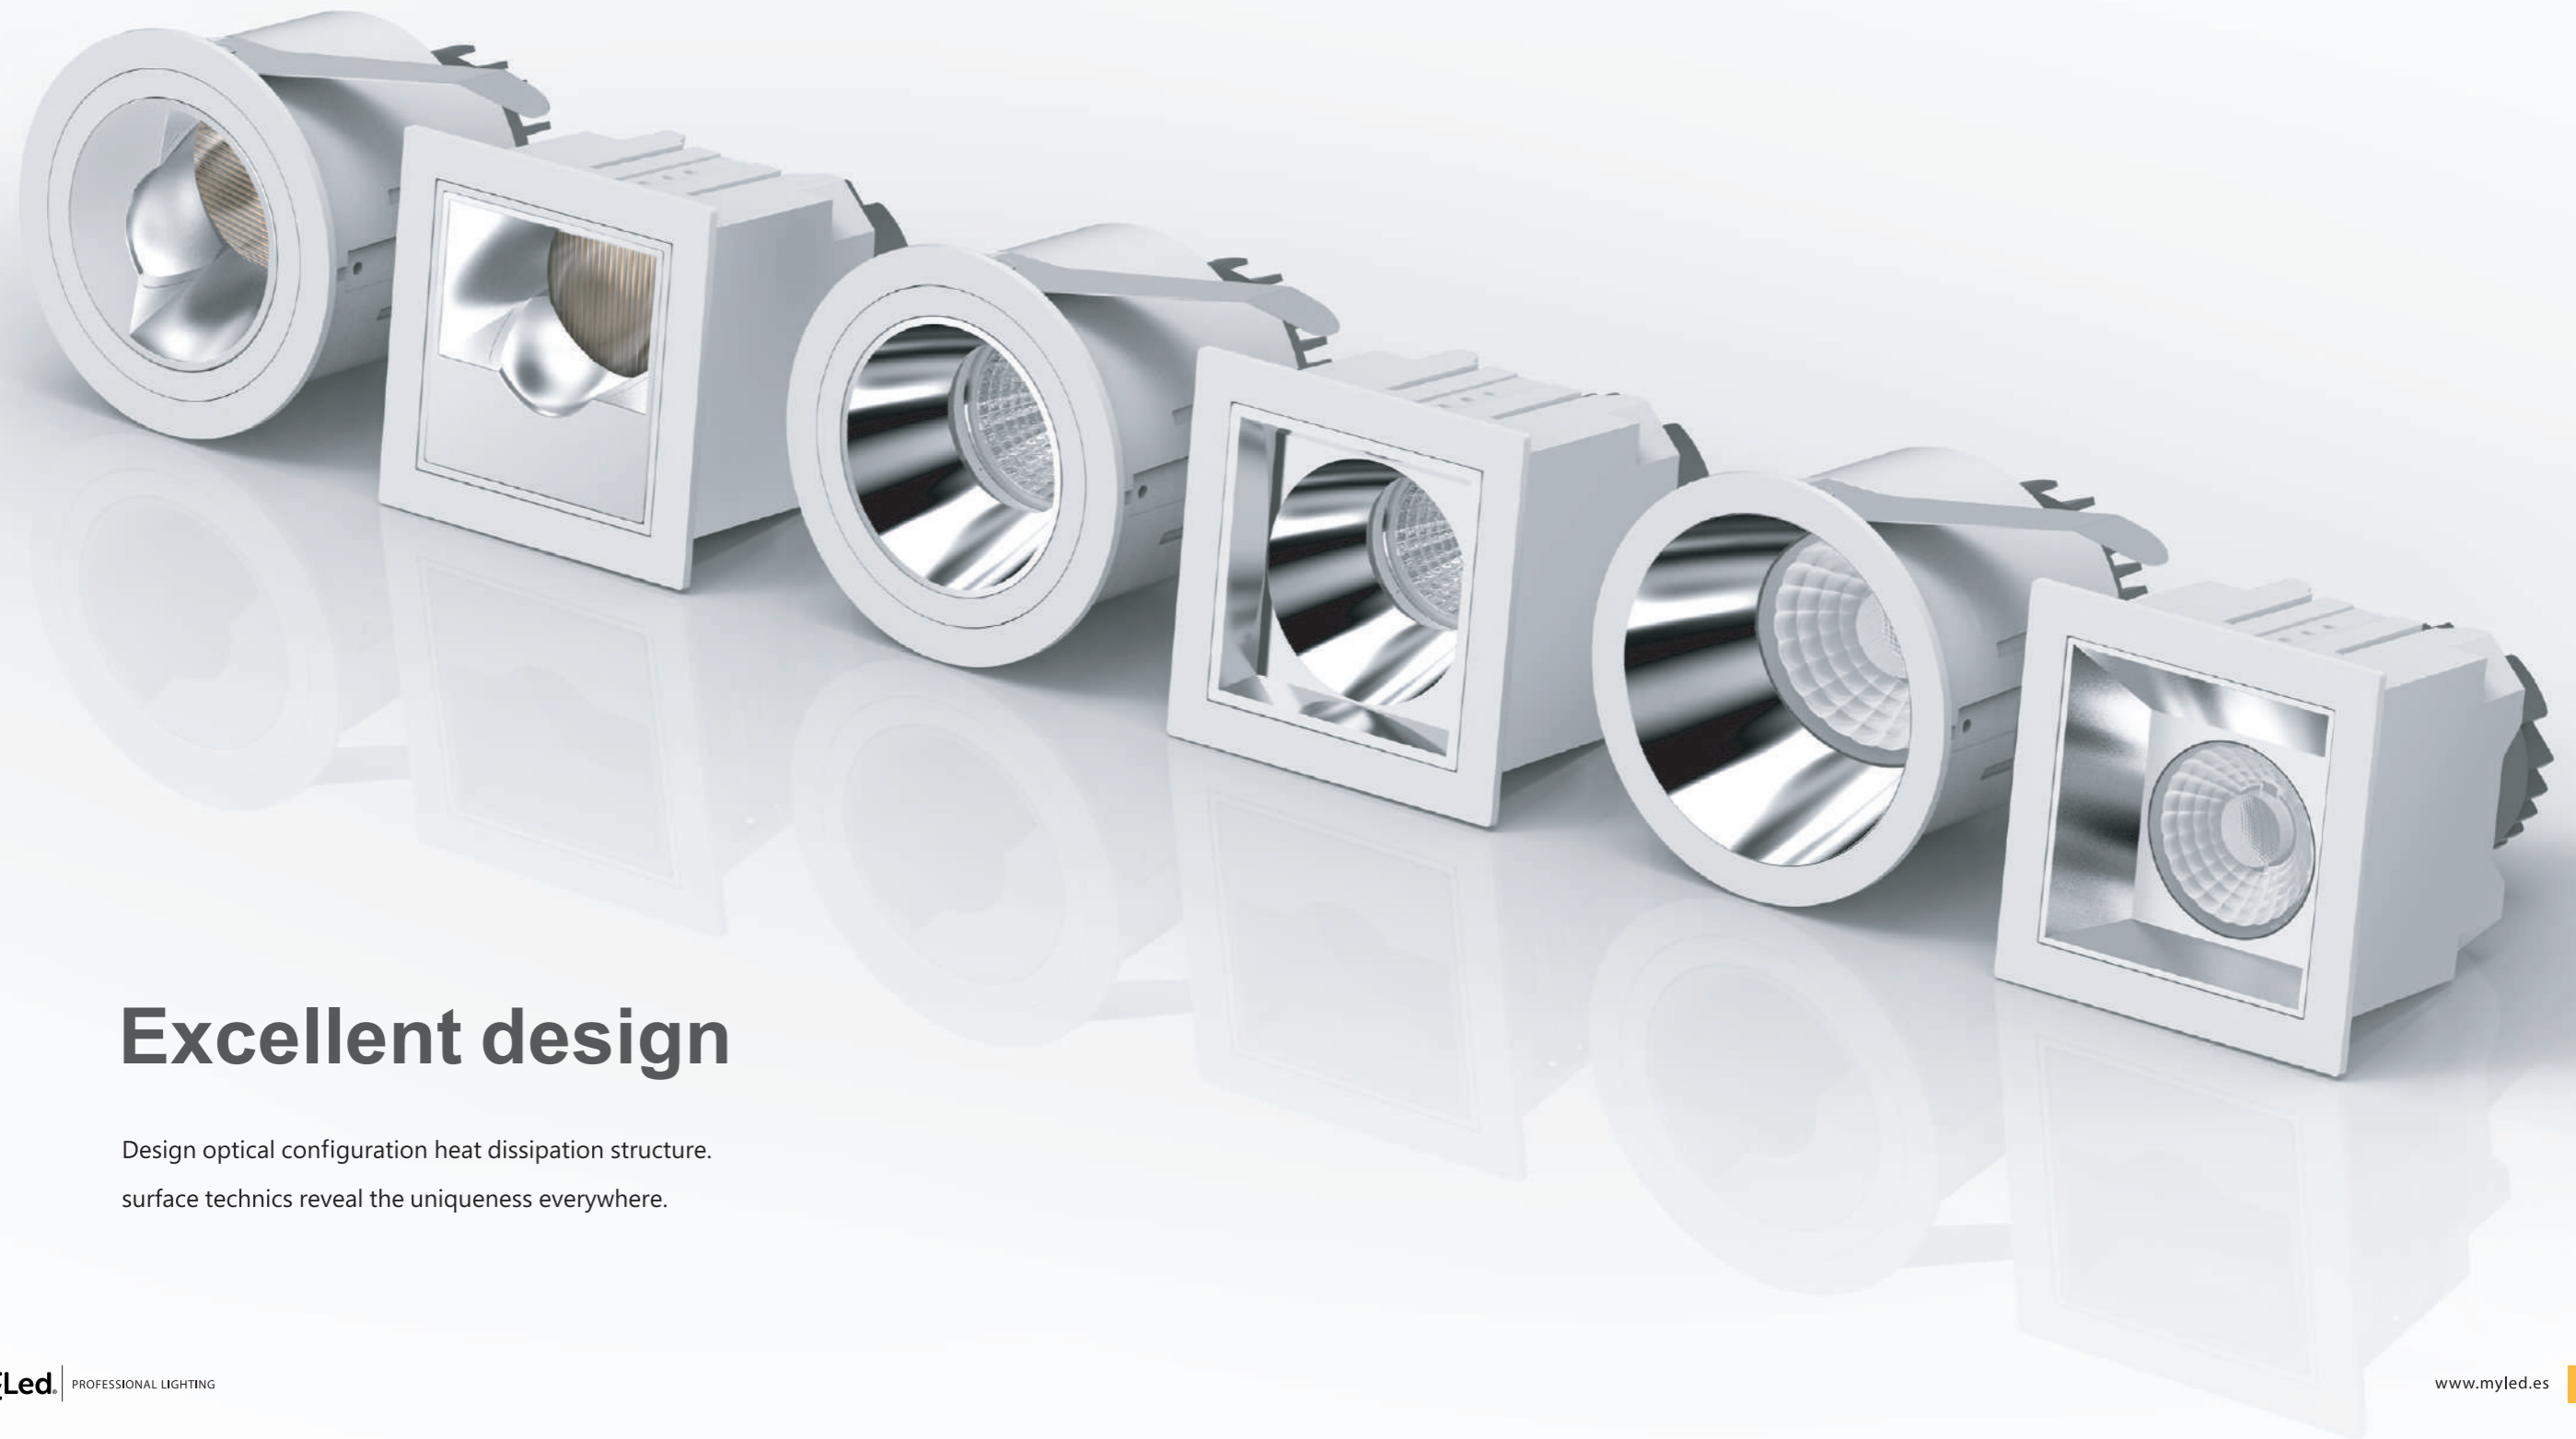

Excellent design

Design optical configuration heat dissipation structure.
surface technics reveal the uniqueness everywhere.