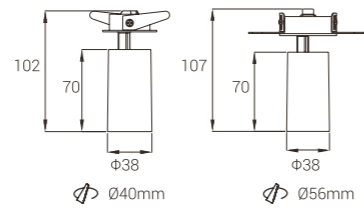

- Colour:
- White
 - Black
 - Gold
 - Chrome
 - Silver

MYLLS0608 / MYLLS0609

Model: MYLLS0608	Model: MYLLS0609
Power: 6W	Power: 6W
Cutout: Ø40mm	Cutout: Ø56mm
Size(WxLxH): Ø50X38X102mm	Size(WxLxH): Ø50X38X107mm