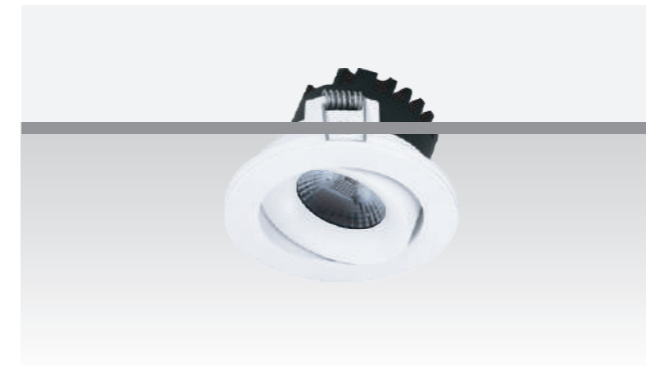

**LIGHTING
PRODUCT
CATALOG
2022**

Classic Series

Whether for a new building or renovation of an existing space, customers want lighting solutions that provide quality of light and substantial energy and maintenance savings. The new Classic Series range of LED products can be used to replace functional luminaries in general lighting applications. Non-dimming triac-dimming 0-10V, DALI are now available. The process of selecting, installing and maintaining is so easy – it's a simple switch.