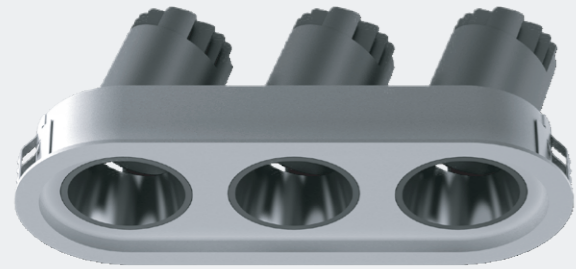

Power
6W

Straight