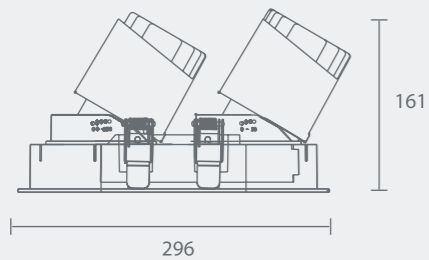

Model: MYLLN3017-Framed
Power: 30W
Beam angle: 10°/15°/24°/38°/55°
Cutout: Ø120mm
Size(WxLxH): 133X133X145mm

Straight

Adjustable

MYLLN3018-Framed
Anti-glare Hole

Power
30W

Model: MYLLN3021-Framed
Power: 30WX2
Beam angle: 10°/15°/24°/38°/55°
Cutout: 279XØ141mm
Size(WxH): 296XØ167X161mm