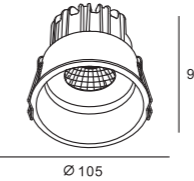

MYL31055

LED Power : 2*10W
CRI : 93
Luminous Flux : ≥85Lm/W
Cut Out Size : 168*88mm
CCT : 2700K / 3000K / 4000K

IP54 LED ECO DALI

Optical Angle

Fixture Colour Options

MYL31061

LED Power : 2*5W / 2*7W
CRI : 93
Luminous Flux : ≥85Lm/W
Cut Out Size : 168*88mm
CCT : 2700K / 3000K / 4000K

IP54 LED ECO DALI

Optical Angle

Fixture Colour Options

MYL31065

LED Power : 10W / 12W
CRI : 93
Luminous Flux : ≥85Lm/W
Cut Out Size : Φ90mm
CCT : 2700K / 3000K / 4000K

IP54 LED ECO DALI

Optical Angle

Fixture Colour Options

MYL31066

LED Power : 10W / 12W
CRI : 93
Luminous Flux : ≥85Lm/W
Cut Out Size : 95*95mm
CCT : 2700K / 3000K / 4000K

IP54 LED ECO DALI

Optical Angle

Fixture Colour Options

MYL31056

LED Power : 3*10W
CRI : 93
Luminous Flux : ≥85Lm/W
Cut Out Size : 252*88mm
CCT : 2700K / 3000K / 4000K

IP54 LED ECO DALI

Optical Angle

Fixture Colour Options

MYL31062

LED Power : 3*5W / 3*7W
CRI : 93
Luminous Flux : ≥85Lm/W
Cut Out Size : 252*88mm
CCT : 2700K / 3000K / 4000K

IP54 LED ECO DALI

Optical Angle

Fixture Colour Options

MYL31067

LED Power : 15W / 18W
CRI : 93
Luminous Flux : ≥85Lm/W
Cut Out Size : Φ95mm
CCT : 2700K / 3000K / 4000K

IP54 LED ECO DALI

Optical Angle

Fixture Colour Options

MYL31069

LED Power : 22W / 26W
CRI : 93
Luminous Flux : ≥85Lm/W
Cut Out Size : Φ132mm
CCT : 2700K / 3000K / 4000K

IP54 LED ECO DALI

Optical Angle

Fixture Colour Options