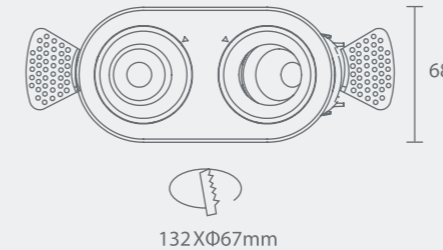

Adjustable

Circular Hole

Elliptical Hole

Model: MYLLN0612-Frameless
Power: 6W
Beam angle: 10° /15° / 24° / 38°
Cutout: Ø52mm
Size(WxLxH): 97X73mm

Anti-glare Function Analysis

Anti-glare angle > 30 degree to protect the eyes

Different Beam Angle Different light effect

Straight light effect

Wall washer light effect

Power
6W

Model: MYLLN0615-Frameless
Power: 6W
Beam angle: 10° / 15°/24° / 38°
Cutout: Ø72mm
Size(WxH): 126X81mm

Adjustable

Circular Hole

Elliptical Hole

Model: MYLLN0616-Frameless
Power: 6W
Beam angle: 10° / 15°/24° / 38°
Cutout: Ø54mm
Size(WxH): Ø85X76mm

Adjustable

Circular Hole

Elliptical Hole

Power
6W

Straight

Model: MYLLN0621-Framed
Power: 6WX2
Beam angle: 10° / 15° / 24° / 38°
Cutout: 130XØ69mm
Size(WxLxH): 140XØ80X81mm

Straight

Model: MYLLN0622-Frameless
Power: 6WX2
Beam angle: 10° / 15° / 24° / 38°
Cutout: 132XØ67mm
Size(WxLxH): 168X68X81mm